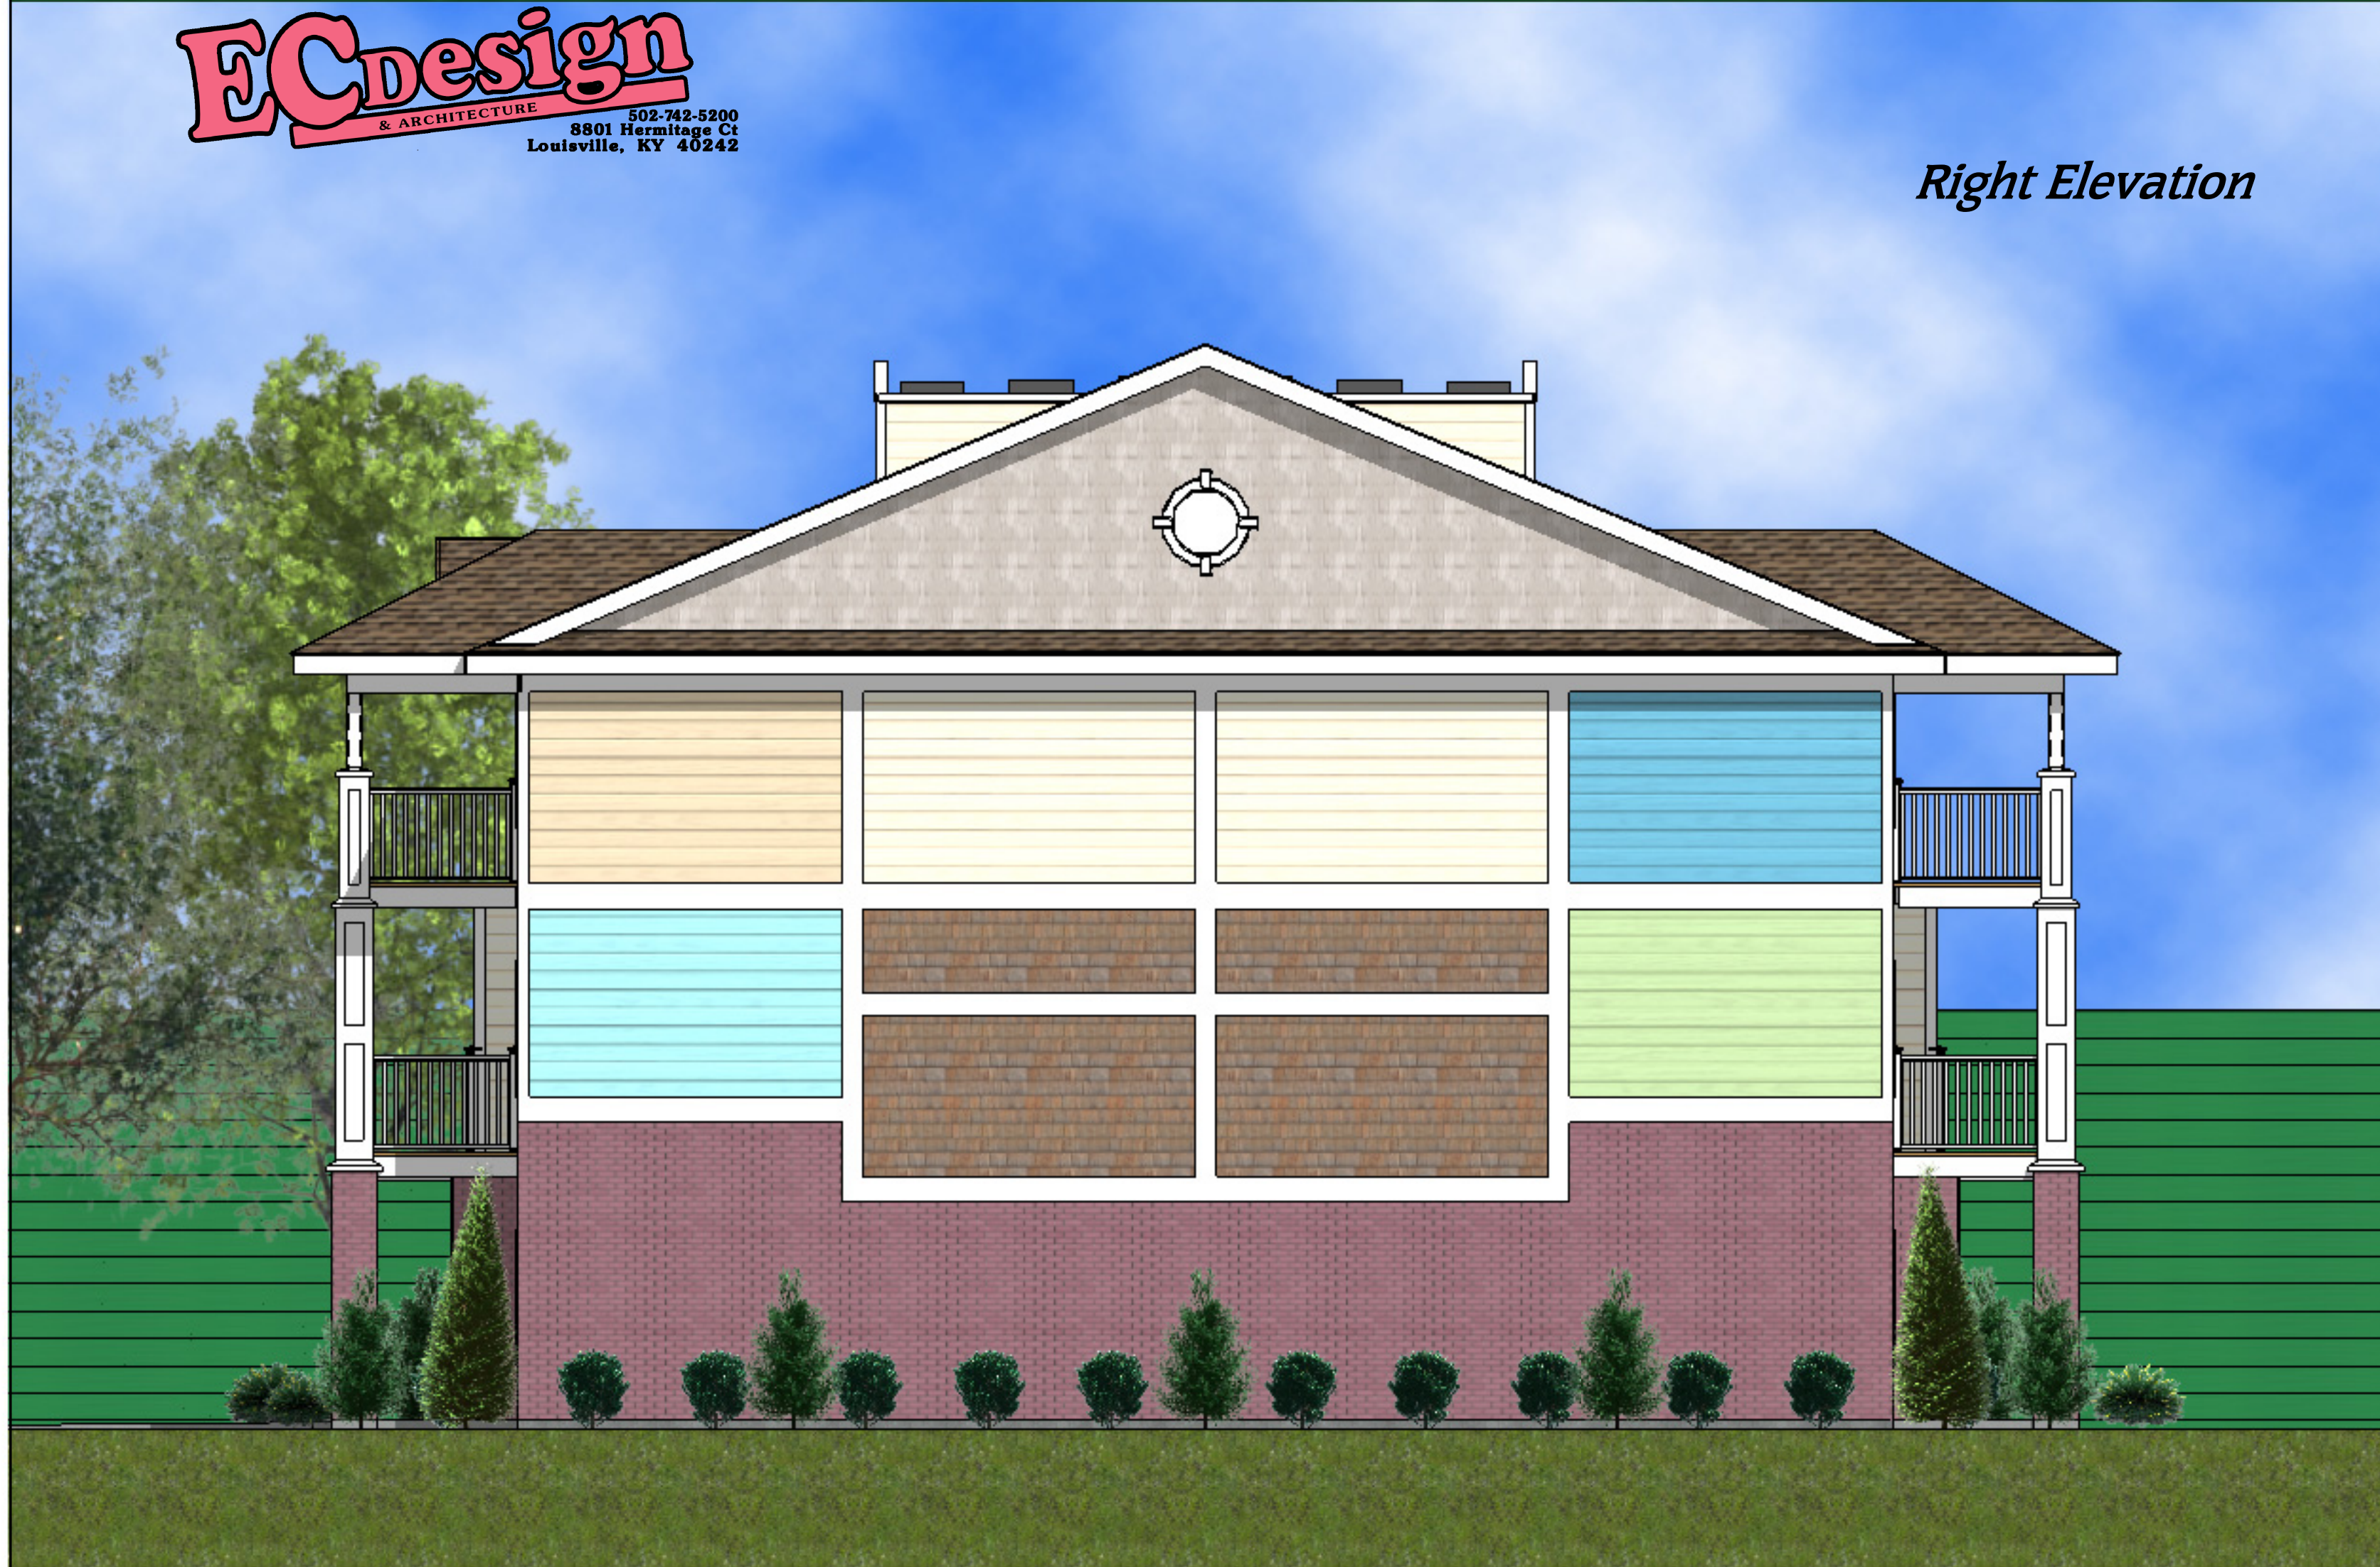

Rear Elevation

ECdesign
ARCHITECTURE
502-742-5200
8801 Hermitage Ct
Louisville, KY 40242

New Residential Apartment Buildings For
Helck Ave. Apts.
1230 & 1225 Helck Ave.
Louisville KY 40213

Front Elevation

Right End View

Left End View

ECdesign
ARCHITECTURE
502-742-5200
8801 Hermitage Ct
Louisville, KY 40242

New Residential Apartment Buildings For
Helck Ave. Apts.
1230 & 1225 Helck Ave.
Louisville KY 40213

Right Elevation

Left Elevation

View of Rear Right

New Residential Apartment Buildings For
Helck Ave. Apts.
1230 & 1225 Helck Ave.
Louisville KY 40213

ECdesign
ARCHITECTURE
502-742-5000
8801 Hermitage Ct
Louisville, KY 40242

View of Front Left