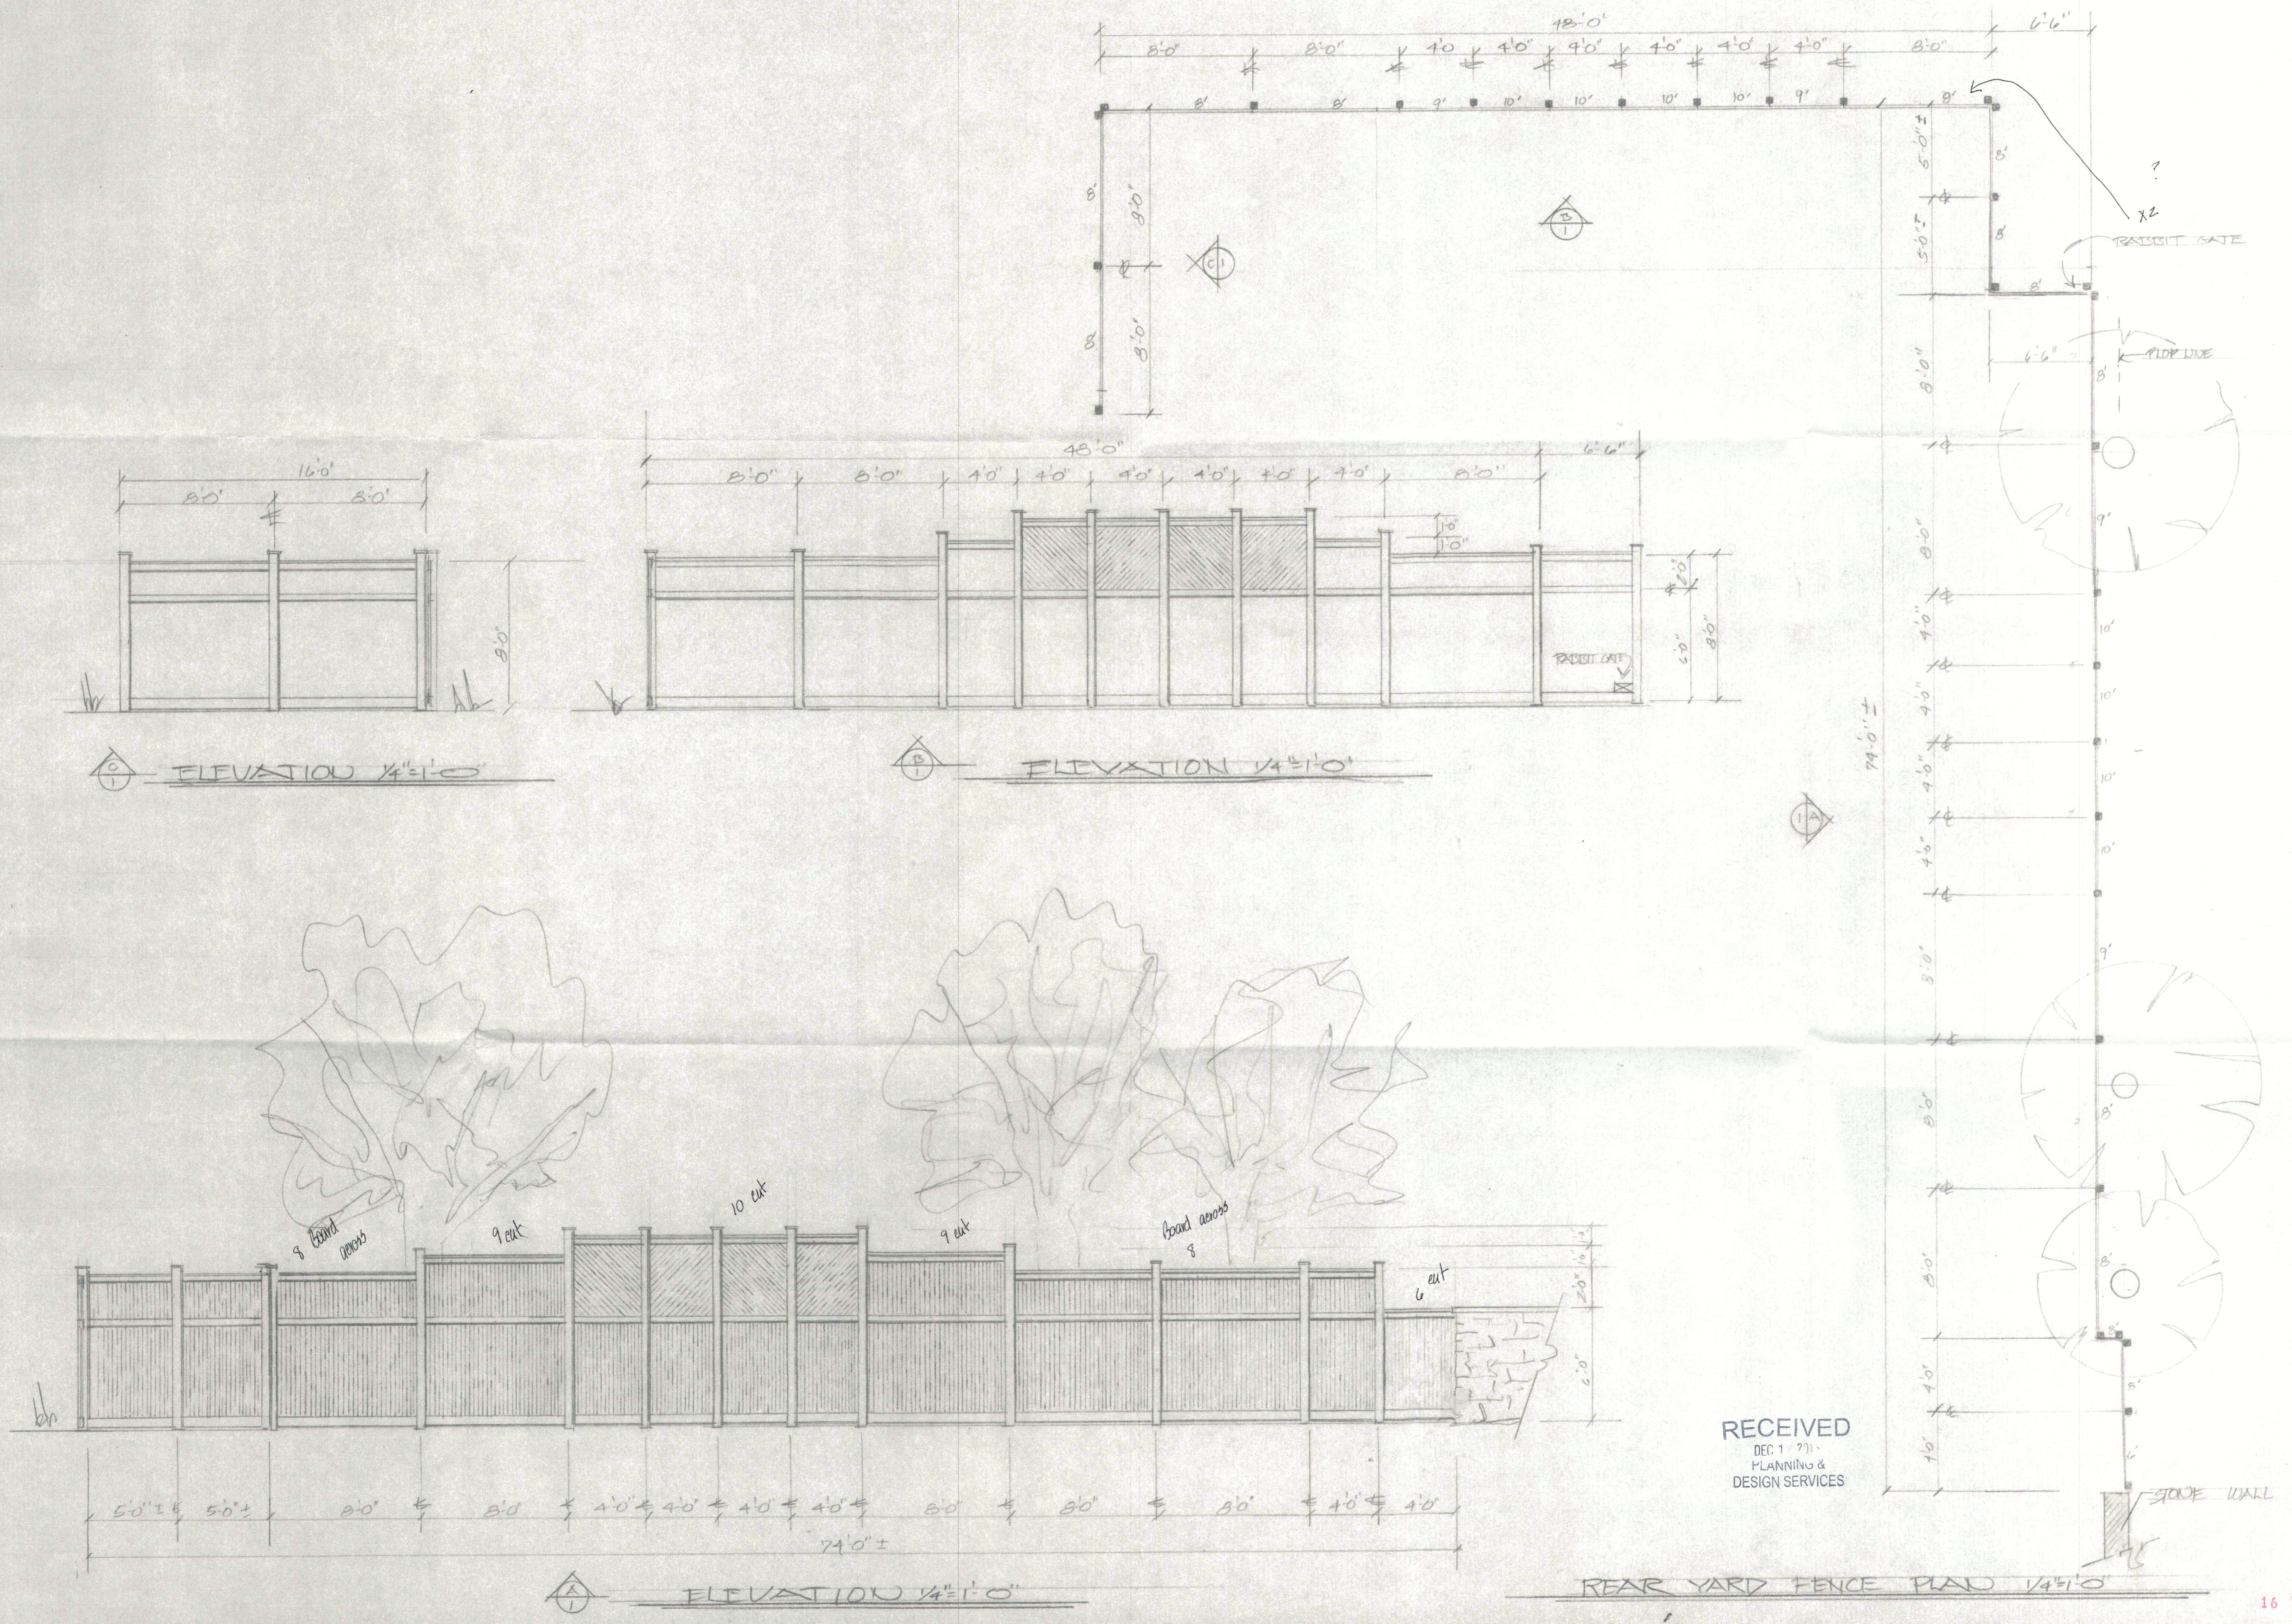

3/30/09

FENCE DESIGN FOR:

DR. MARY BURKHART  
3935 KEVINSON CT.  
LOUISVILLE, KY. 40207

WJL Design Associates  
300 West Jefferson Street  
LaGrange, Ky. 40031  
(502) 222-5293

**1 WJL**

RECEIVED  
DEC 1 2008  
PLANNING &  
DESIGN SERVICES