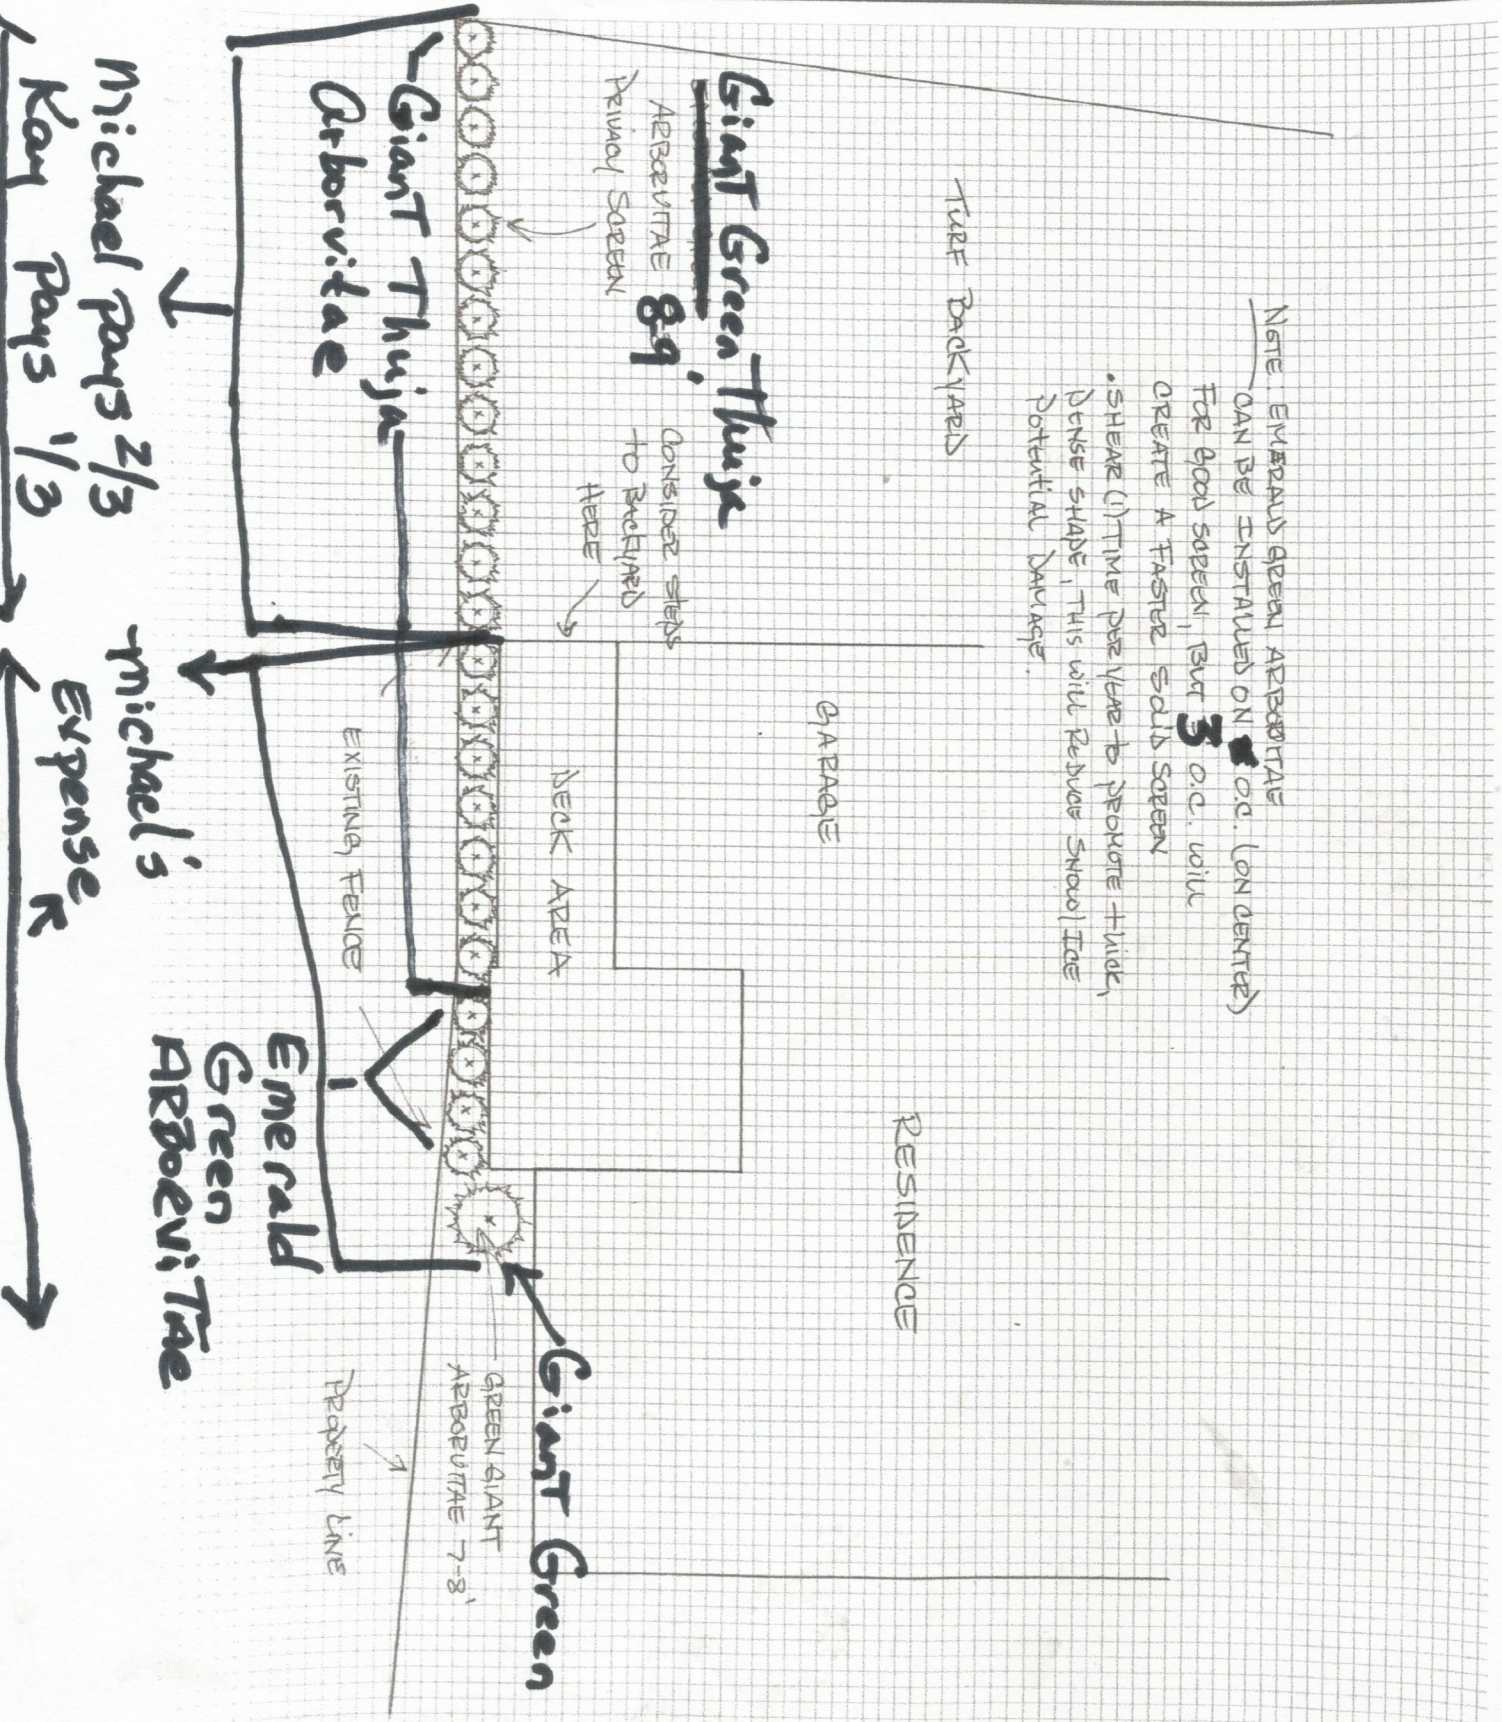

Name MIKE SEAR
Address 7206
Hollow Creek Rd.
City Louisville
State KY Zip 40228
Scale 1/8" = 1'
Date 12/9/16
Drawn by PT
Revised _____

NOTE: EMERALD GREEN ARBOVITAE CAN BE INSTALLED ON 3" O.D. (ON CENTER) FOR GOOD SCREEN, BUT 5" O.D. WILL CREATE A FASTER SOLID SCREEN. SHEAR (1) TIME PER YEAR TO PROMOTE THICK, DENSE SHADE, THIS WILL REDUCE SNOW/ICE POTENTIAL DAMAGE.

Giant Green Thuja

ARBOVITAE 89
PRIVATE SCREEN
CONSIDER STEPS TO BACKYARD HERE

TURF BACKYARD

GARAGE

RESIDENCE

NECK AREA

EXISTING FENCE

Emerald Green Arbovitae

Giant Green

GREEN GIANT ARBOVITAE 7-8'

PROPERTY LINE

Michael pays 2/3
Ray pays 1/3

Michael's Expense