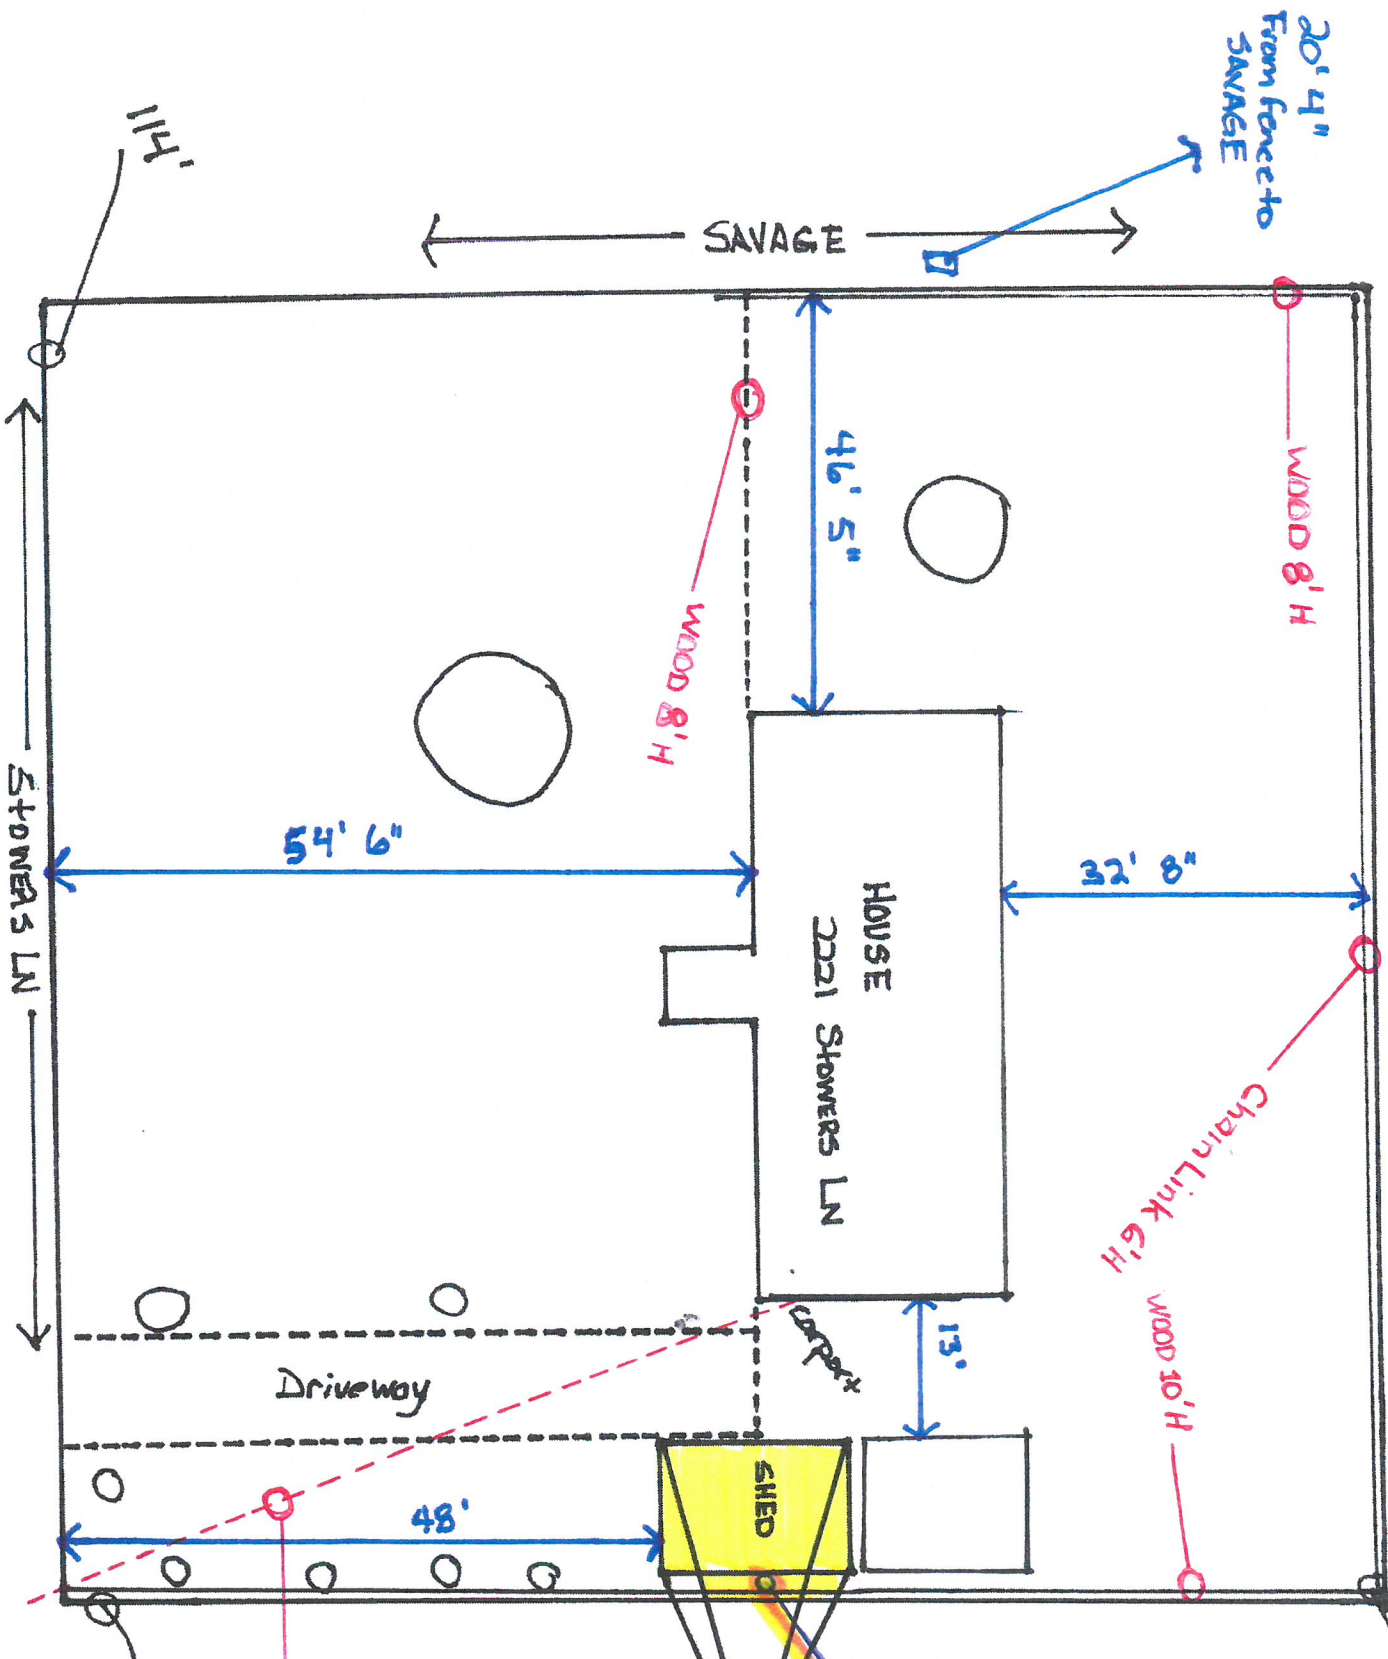

R4 - Single Family Residence

○ = Trees  
1" = 16' 0"

RECEIVED  
16' 2" x 10' 0"  
4 Ft

JAN 24 2019

DESIGN SERVICES

Electric LG+E

19 VARIANCE 1003