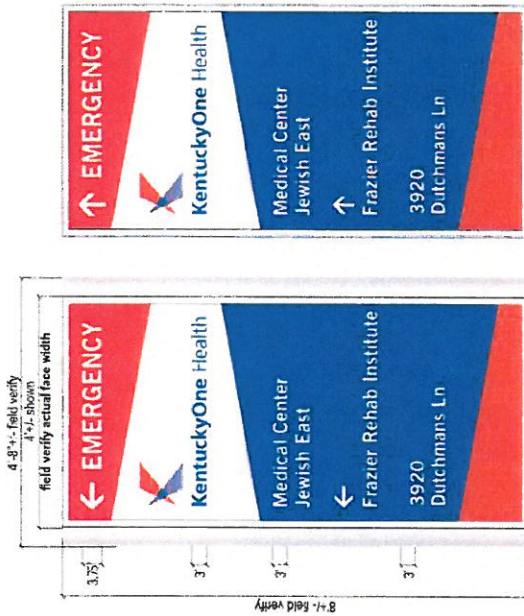

Existing Conditions

Existing Sign Type: Monument
 Face Material: Flat Plastic
 Graphics Material: Vinyl
 Height Above Grade: 8'-0" 1/2"
 Face Height: 8'-0" 1/2"
 Face Width: 4'-0" / 5'-8"
 Sign Depth: 10"
 Illumination: Internal
 Electrical: E-8
 Special Notes:

sign location

Sign E029
 Custom Release existing illuminated Pyrex

Action Code: C
 Face Height: 8'-0" 1/2"
 Face Width: 4'-0" / 5'-8"
 Overall Height: 10'
 Illumination: Internal
 Message A: (See illustration)
 Message B: (See illustration)
 Comments:

Restoration Notes:
 Reuse, repaint, existing sign box & retainers to match 'Kone' white.
 Refurbish available circuits and lamping as required.