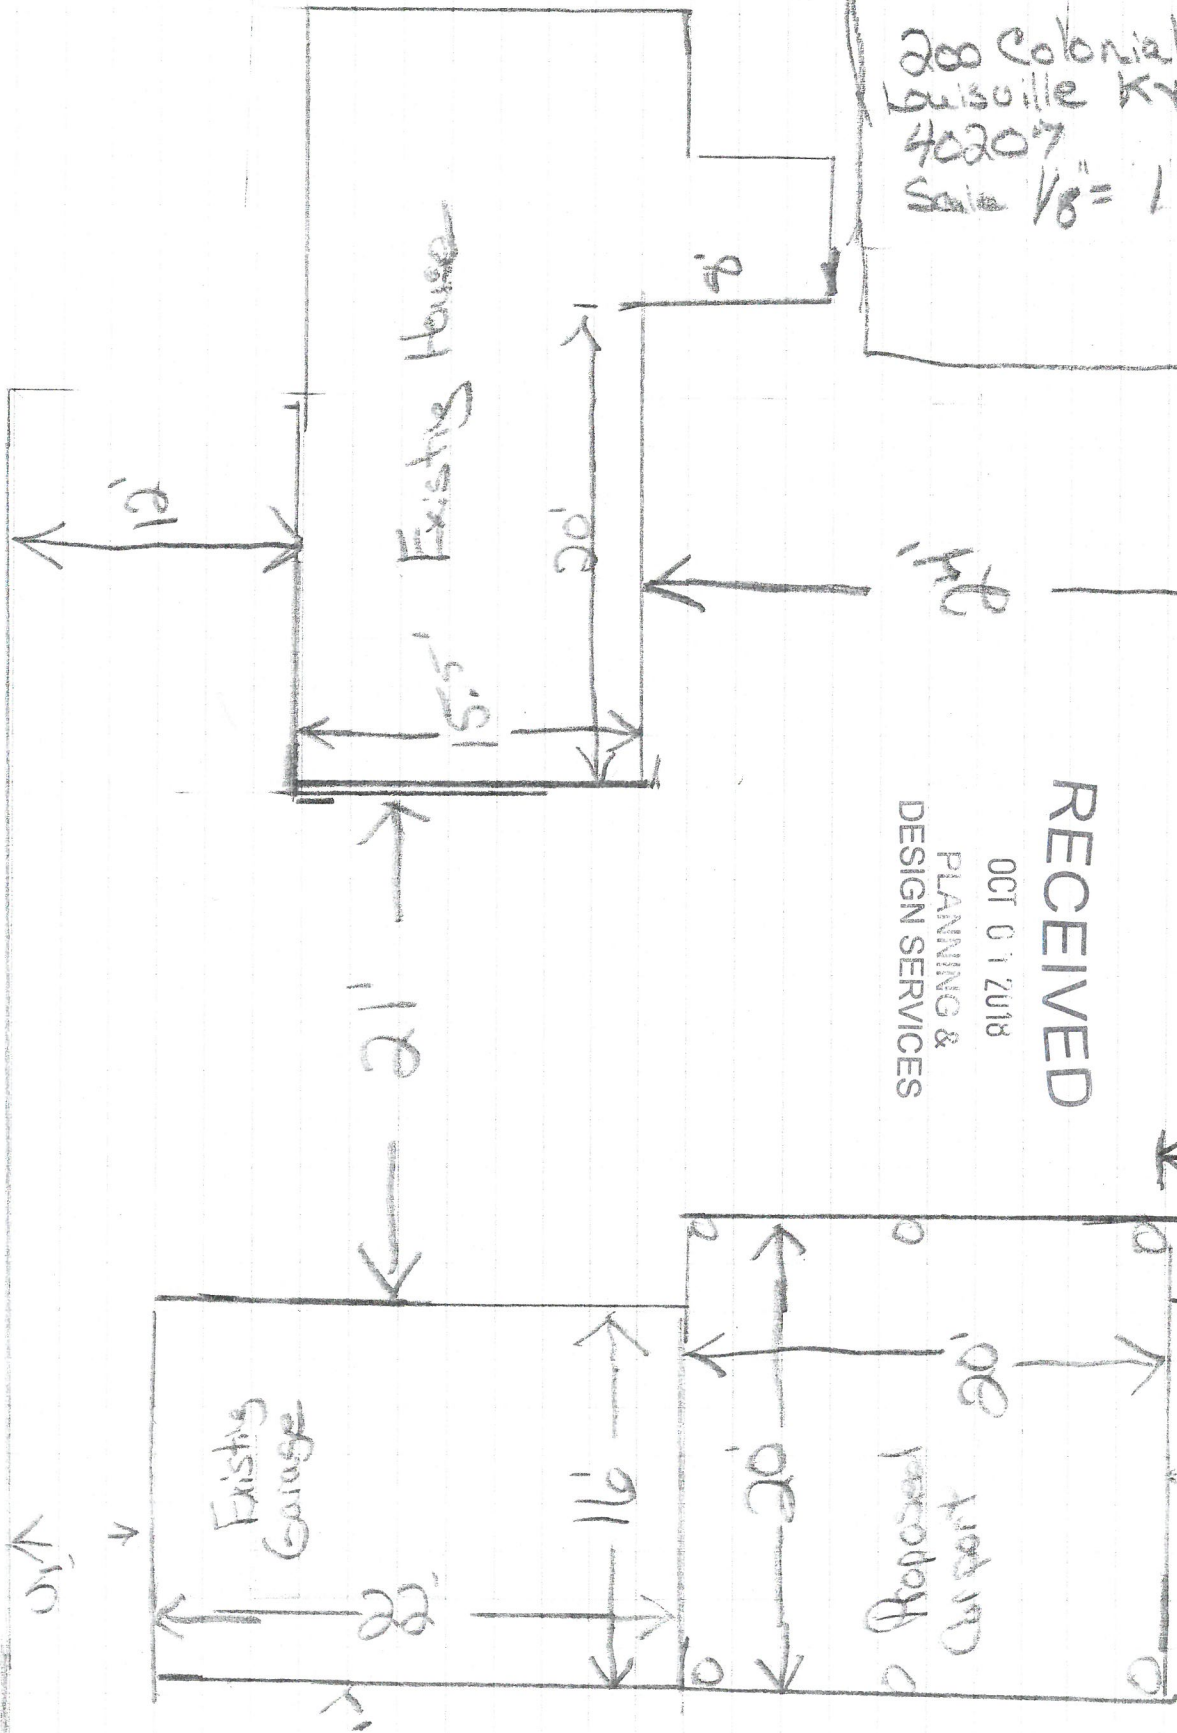

Colonial Dr

200 Colonial Dr
Louisville KY
40207
Sale 1/8" = 1'

Massie Ave

Massie Ave

Property line

RECEIVED

OCT 01 2018

PLANNING &
DESIGN SERVICES

Proposed
Garage

Existing
Asphalt
Drive

Electric + Phone Footprint

18 VARIANCE 109