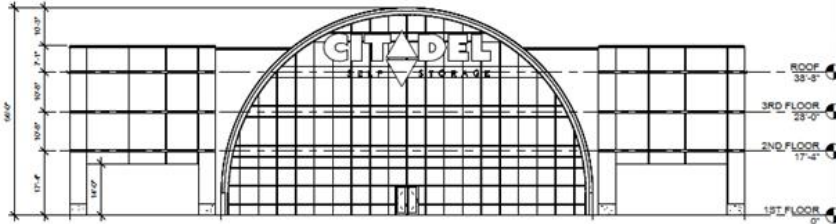

PERSPECTIVE VIEW FROM BROWNS LANE AT DUTCHMANS LANE

PERSPECTIVE VIEW - EYE LEVEL

1 WEST ELEVATION (FRONT)
1/16" = 1'-0"