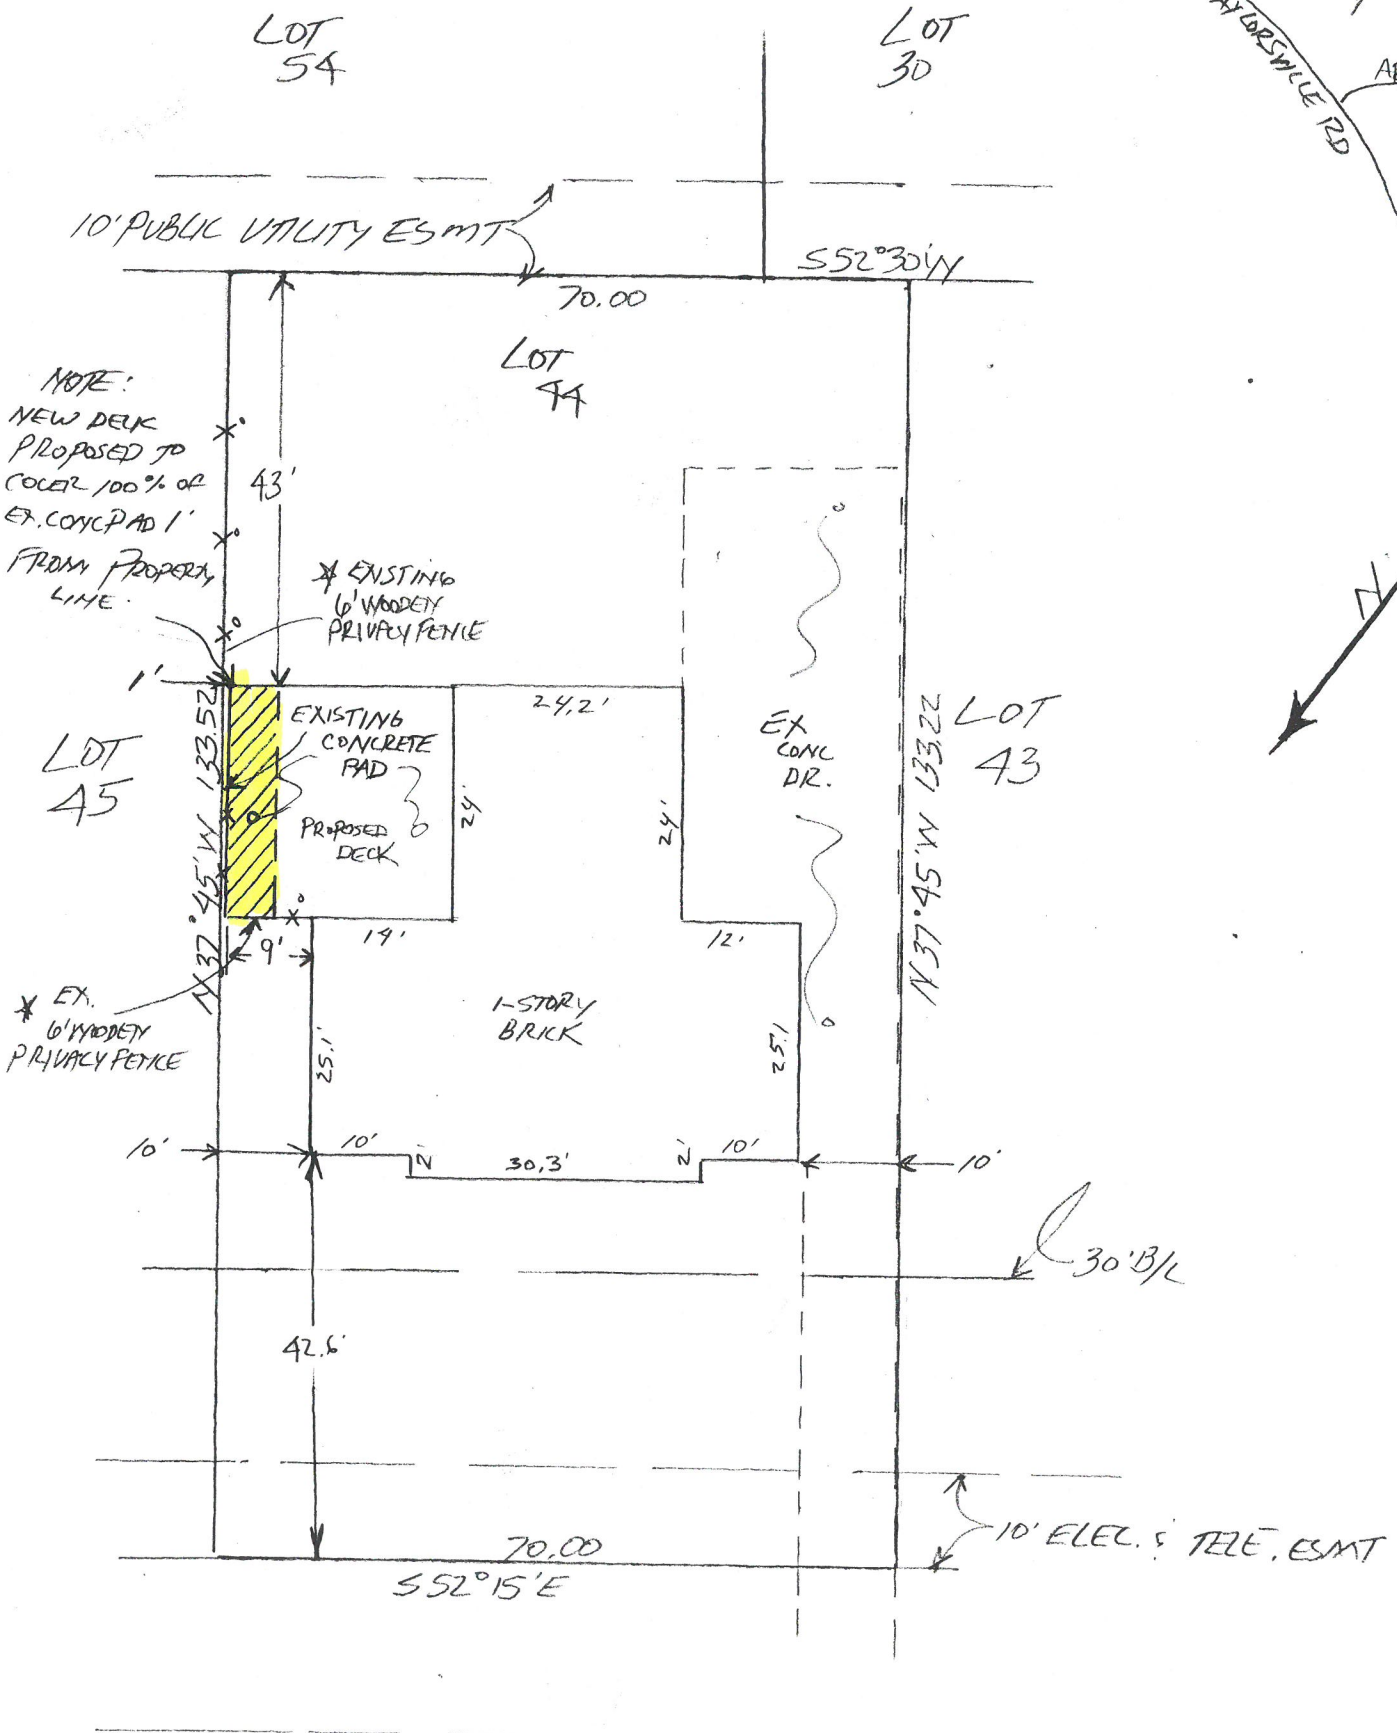

1"=20'

ARBORO PLACE 60' R/W

19-VARIANCE-0051