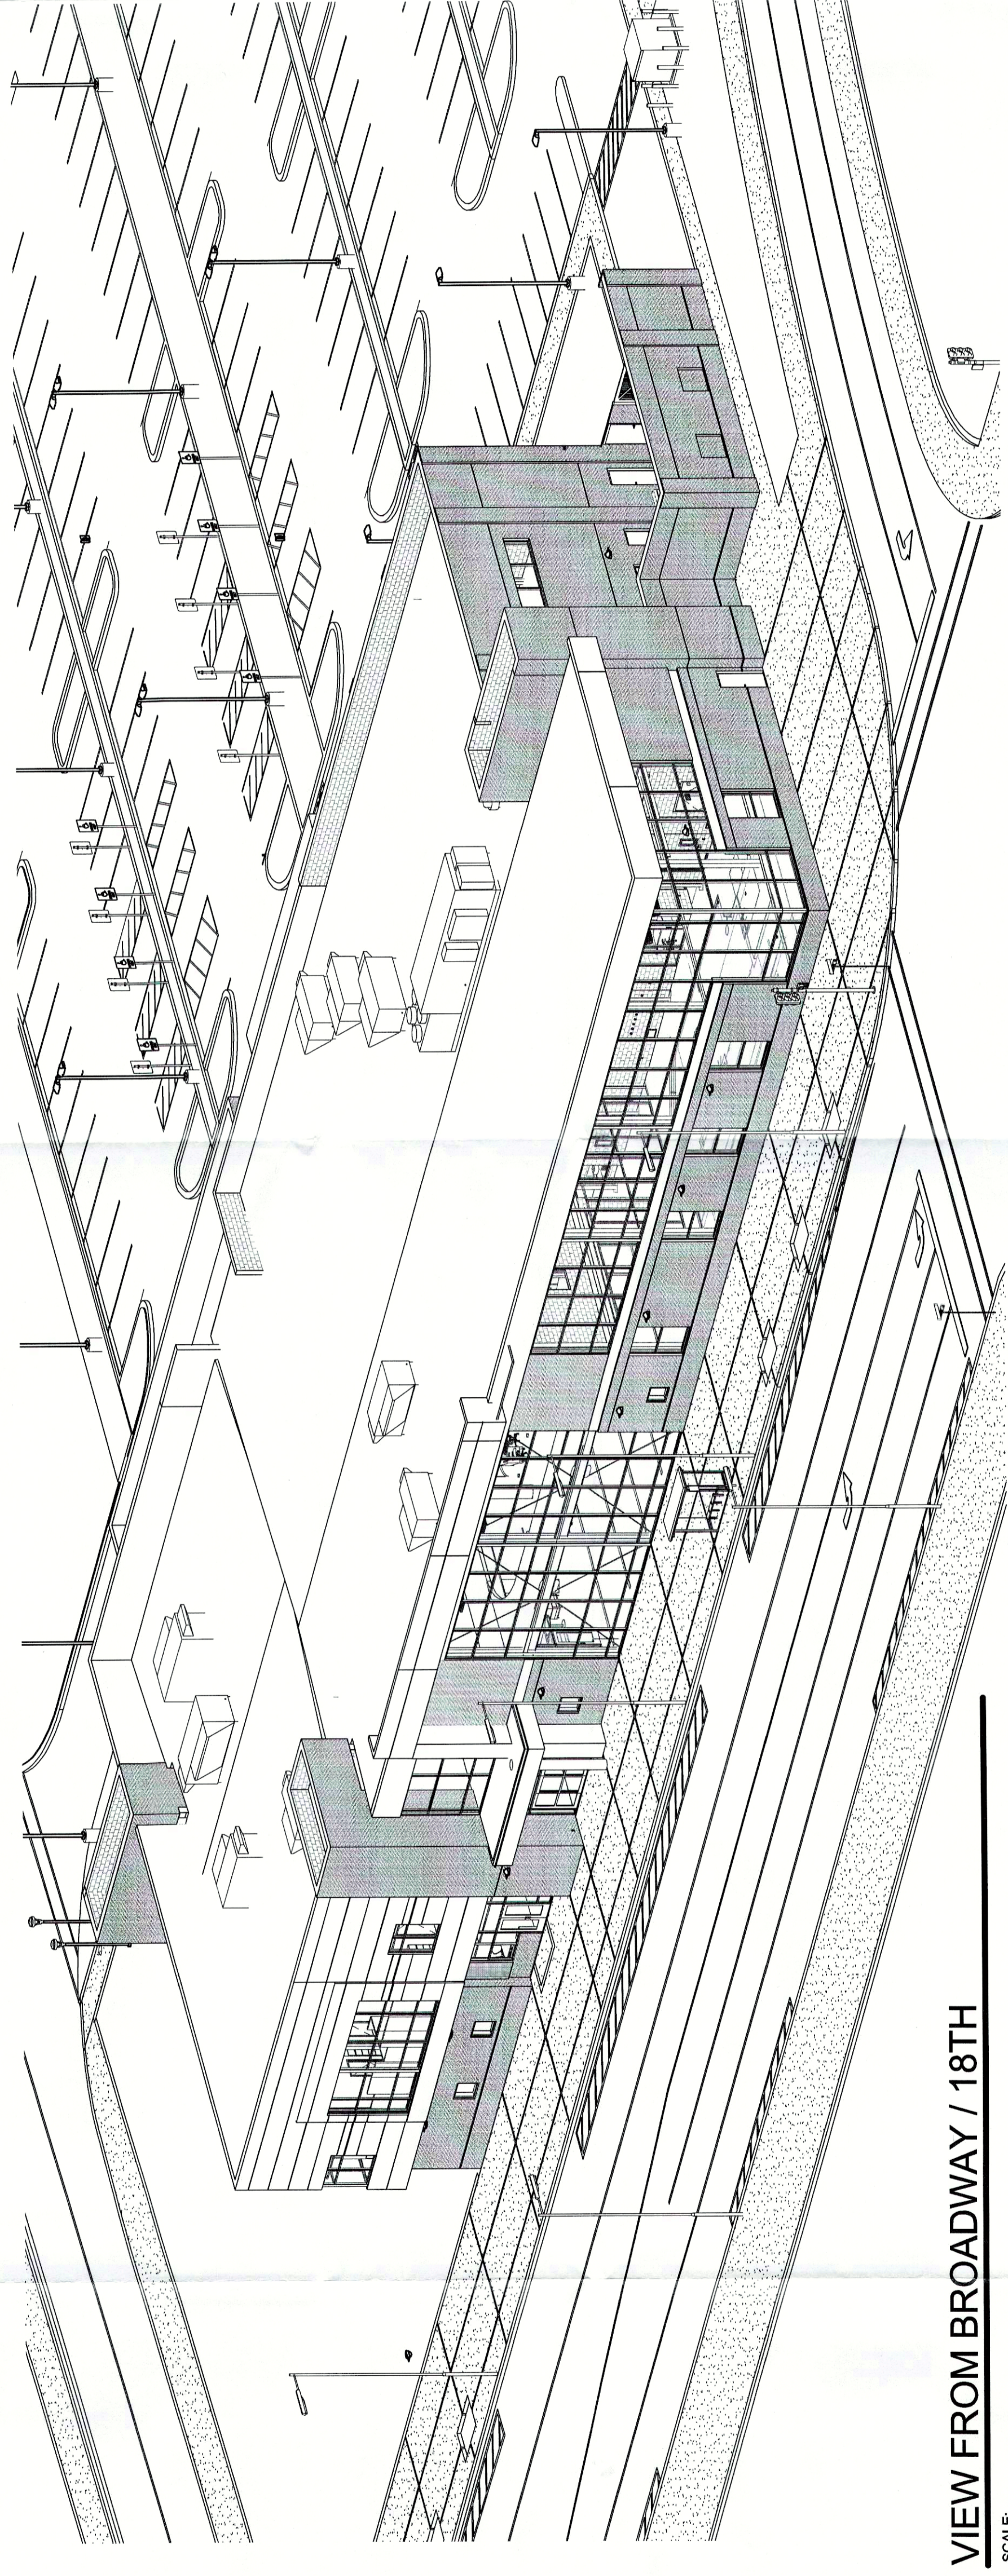

#	Description	Date

DATE	2011.11.0
BY	NWF
DATE	6/12/2015
VIEW	3D VIEWS
SCALE	X1.3

VIEW FROM BROADWAY / 17TH
 SCALE

VIEW FROM BROADWAY / 18TH
 SCALE

RECEIVED
 AUG 17 2011
 PLANNING &
 DESIGN SERVICES

VE DESIGN DELIVERABLE OWNER REVIEW
 SCALE SHOWN TO ENSURE REPRODUCTION ACCURACY