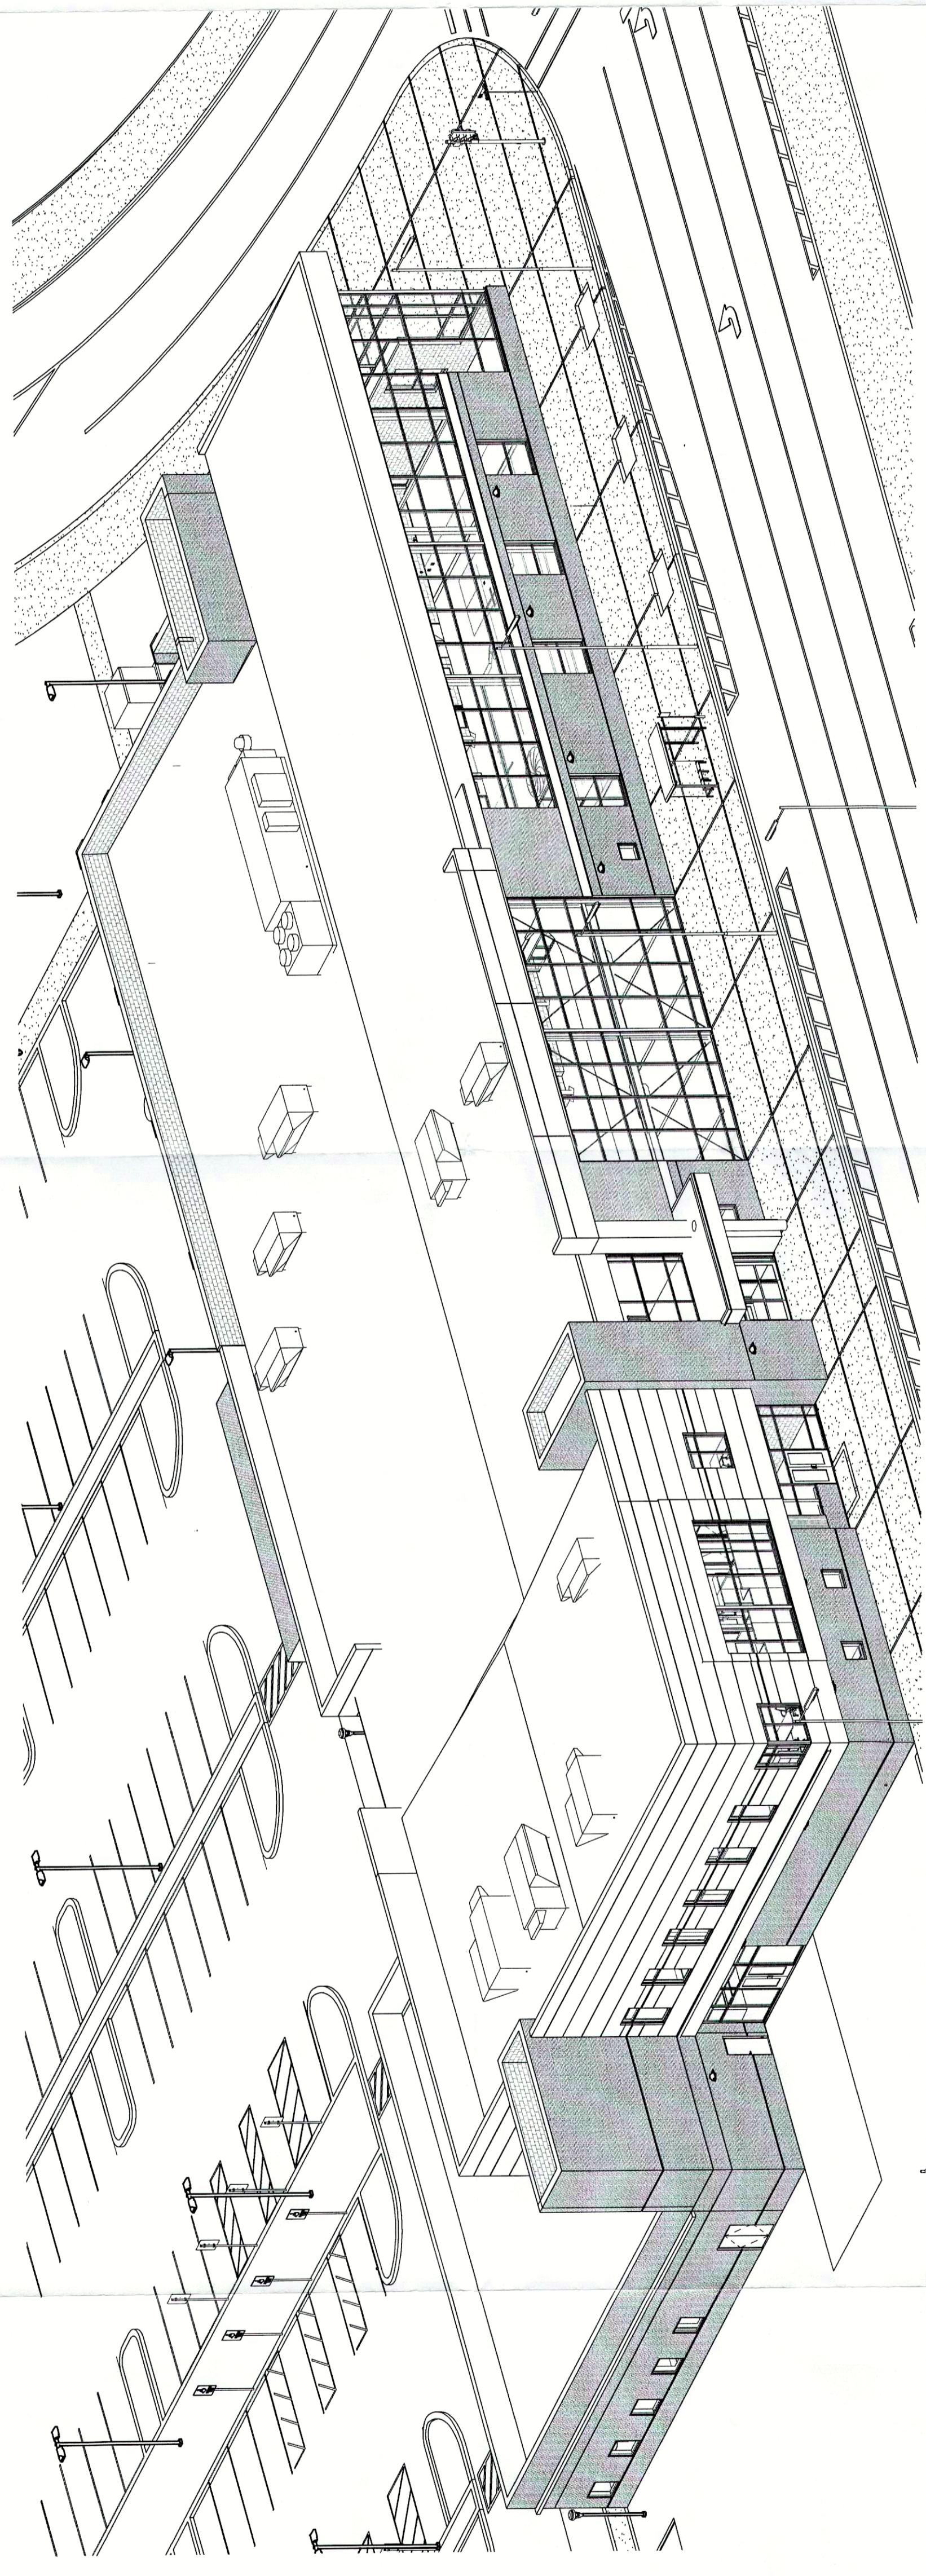

#	Description	Date

DATE	2011.11.0
BY	NWF
DATE	6/12/2015
VIEW	3D VIEWS
SCALE	X1.3

VIEW FROM BROADWAY / 17TH
 SCALE

VIEW FROM BROADWAY / 18TH
 SCALE

RECEIVED
 AUG 17 2011
 PLANNING &
 DESIGN SERVICES

VE DESIGN DELIVERABLE OWNER REVIEW
 SCALE SHOWN TO ENSURE REPRODUCTION ACCURACY