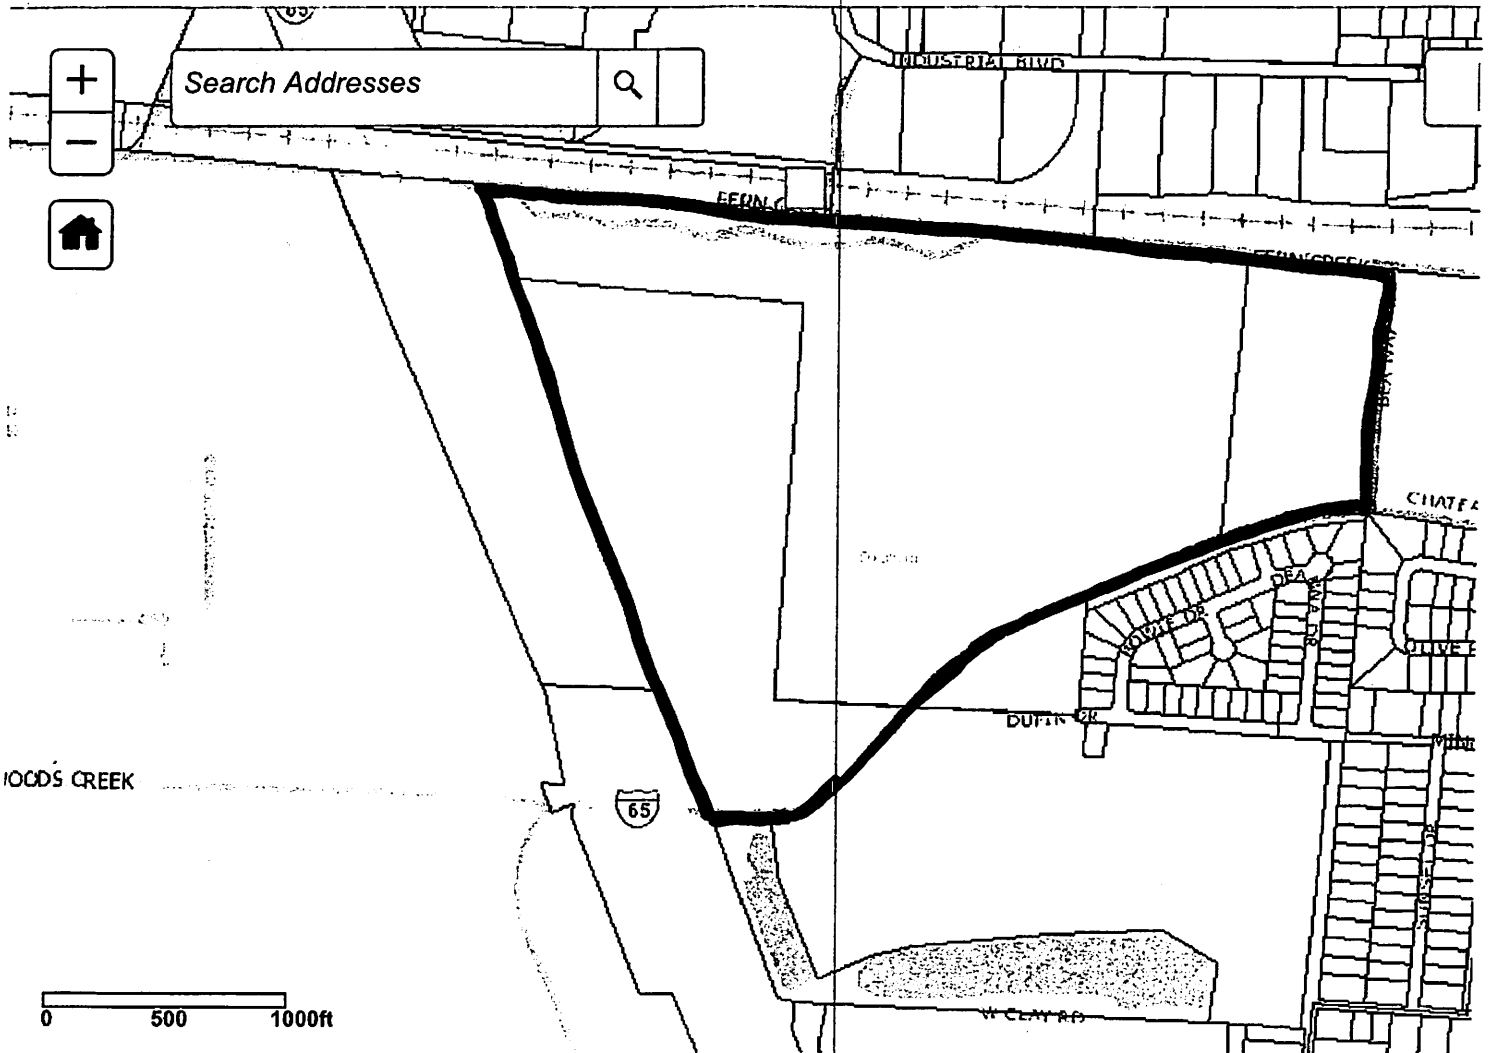

DUPIN DRIVE LOCAL DEVELOPMENT AREA

LOJIC

Maps Data Services News About

Search

MSD Building 700 West Liberty Street Louisville, KY 40203 38.2533 N, -85.7628 W

[User Portal](#) [Contact Us](#) [Privacy Statement](#)