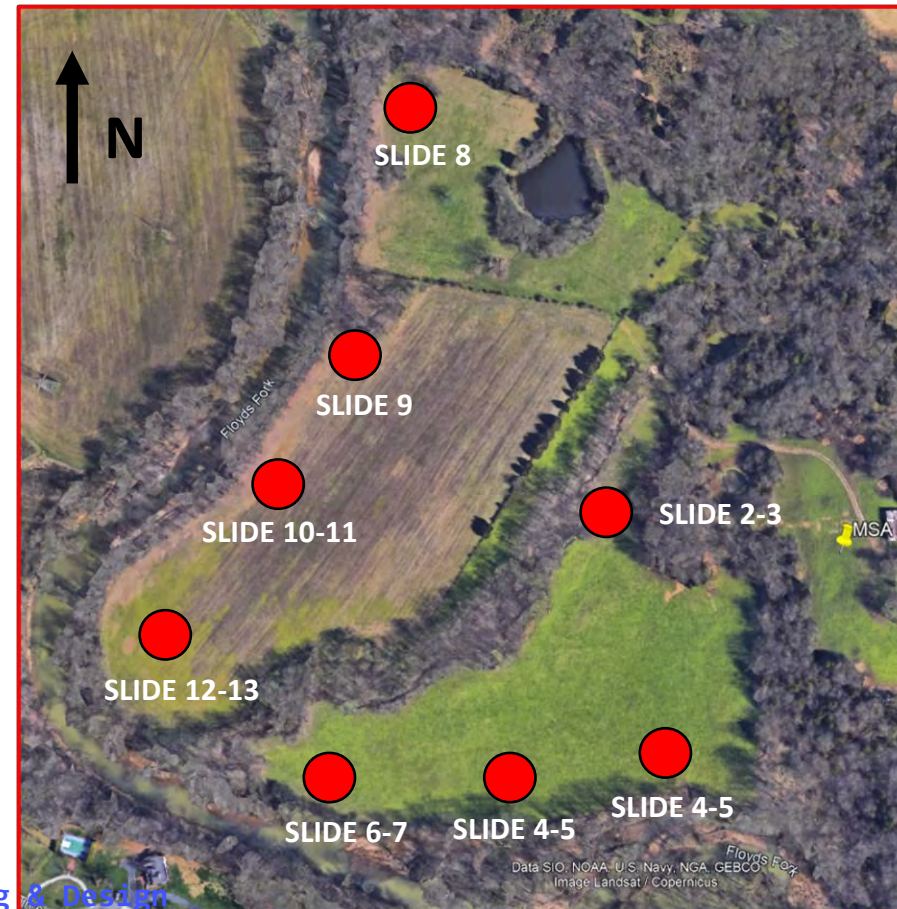

1614 JOHNSON ROAD (#3622)

SITE PICTURES

29 DECEMBER 2022

LEGEND

-  PICTURE LOCATION
-  DIRECTION OF PICTURE
-  PANOGRAPHIC PICTURE AREA

NOTE: ALL PICTURES ALONG FLOYDS FORK ARE APPROXIMATELY 280' FROM BANK

Received Jan. 20, 2023

Planning & Design

22-MSUB-0004

Received Jan. 20, 2023

Planning & Design

22-MSUB-0004

Received Jan. 20, 2023

Planning & Design