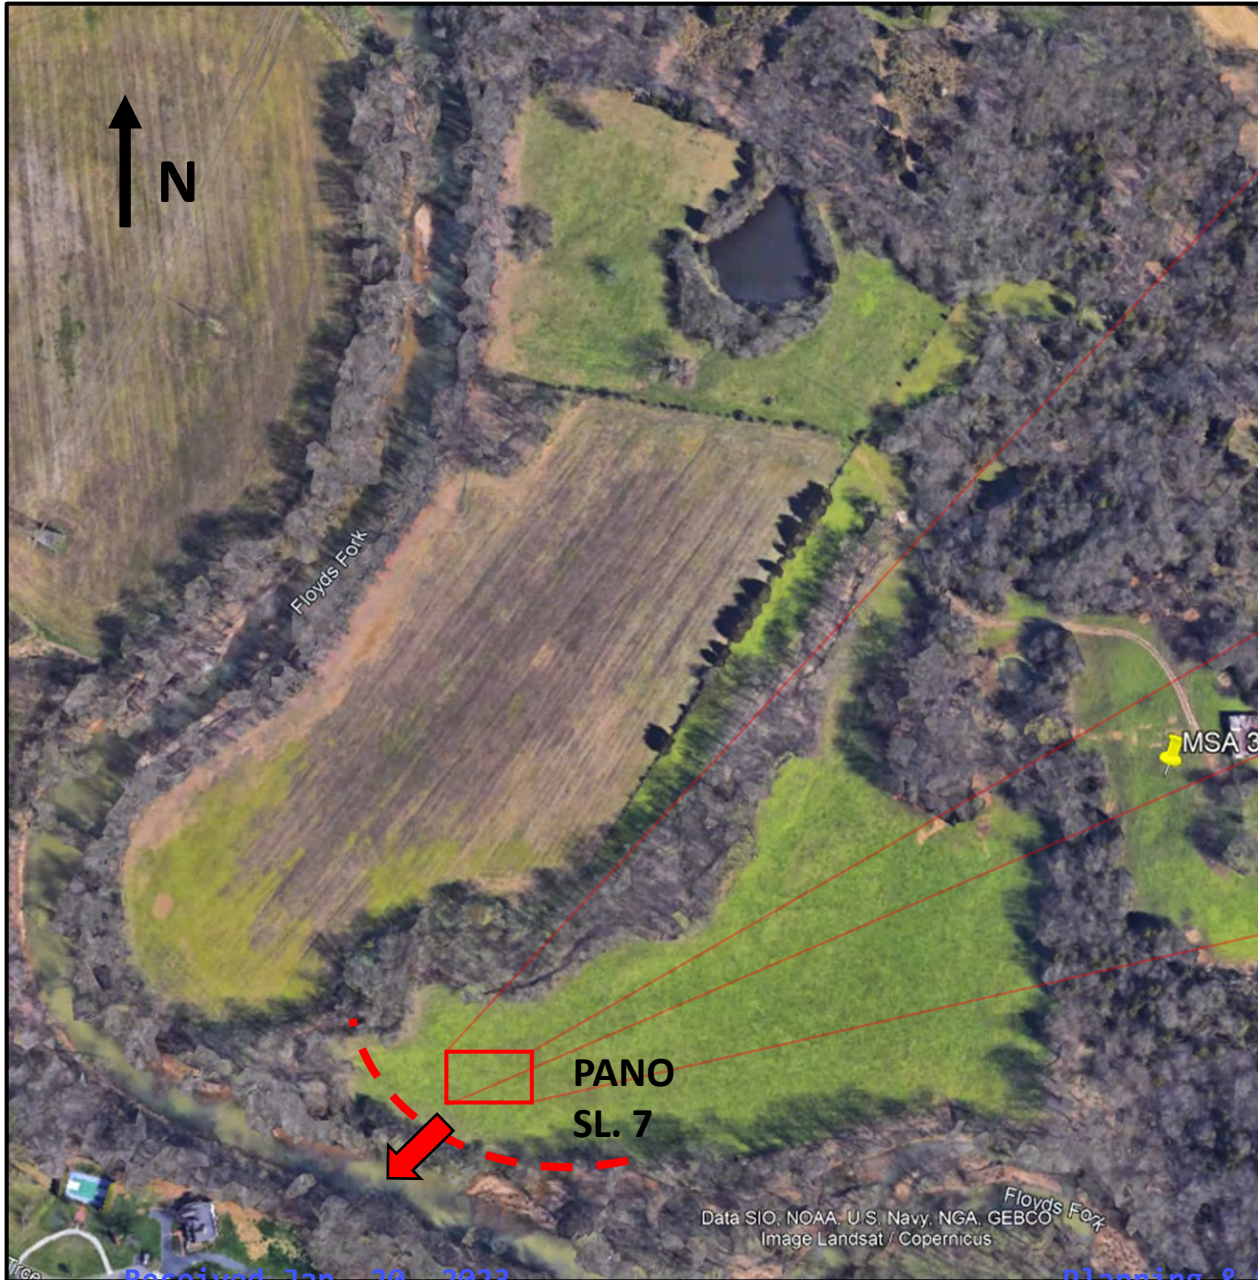

1614 JOHNSON ROAD (#3622)

SITE PICTURES

29 DECEMBER 2022

LEGEND

-  PICTURE LOCATION
-  DIRECTION OF PICTURE
-  PANOGRAPHIC PICTURE AREA

NOTE: ALL PICTURES ALONG FLOYDS FORK ARE APPROXIMATELY 280' FROM BANK

Received Jan. 20, 2023

Planning & Design

22-MSUB-0004

Received Jan. 20, 2023

Planning & Design

22-MSUB-0004

Received Jan. 20, 2023

Planning & Design