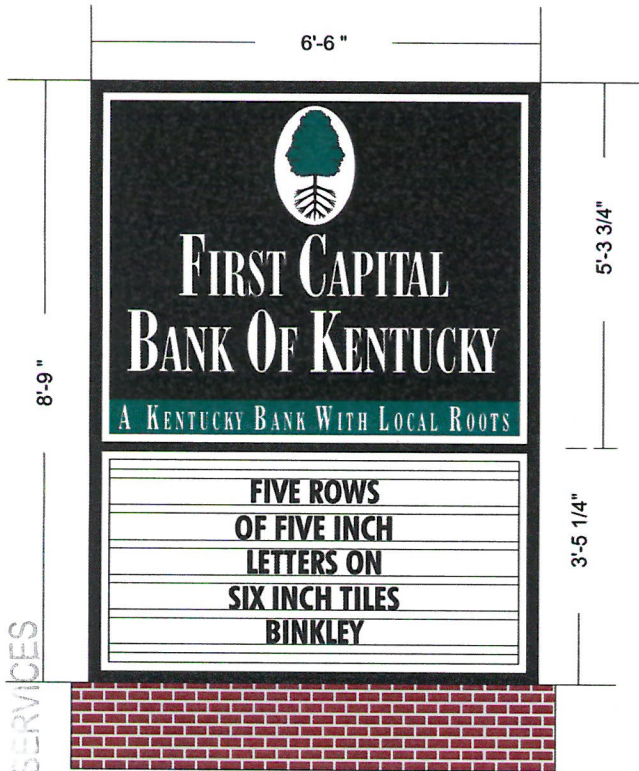

14mb1014

1824 Berry Blvd.
Louisville, KY 40215
502.368.7554
Fax 502.361.4490
www.commonwealthsign.com

COMPANY

First Kentucky Bank

LOCATION

FILENAME

First Capital BOK Strathmore Monument

SALESPERSON

1/4" = 1'

LAST REVISED DATE

1st 09-25-14

PAGE

1 OF 1

SALES FINAL APPROVAL

CUSTOMER APPROVAL

- ONE (1) DOUBLE-SIDED ILLUMINATED MONUMENT CABINET
- 12" DEEP
- 2" RETAINERS AND H-BAR
- CABINET, RETAINERS PAINTED BLACK
- 2" CLEAR LEXAN PAN FACES WITH 2ND SURFACE GREEN VINYL
- MAXK AND PAINT BLACK OPAQUE BACKGROUND THEN BACK SPRAY WHITE
- BOTTOM FACES TO HAVE READER BOARD TRACKING
- VANDAL COVER
- MOUNT TO EXISTING MASONRY