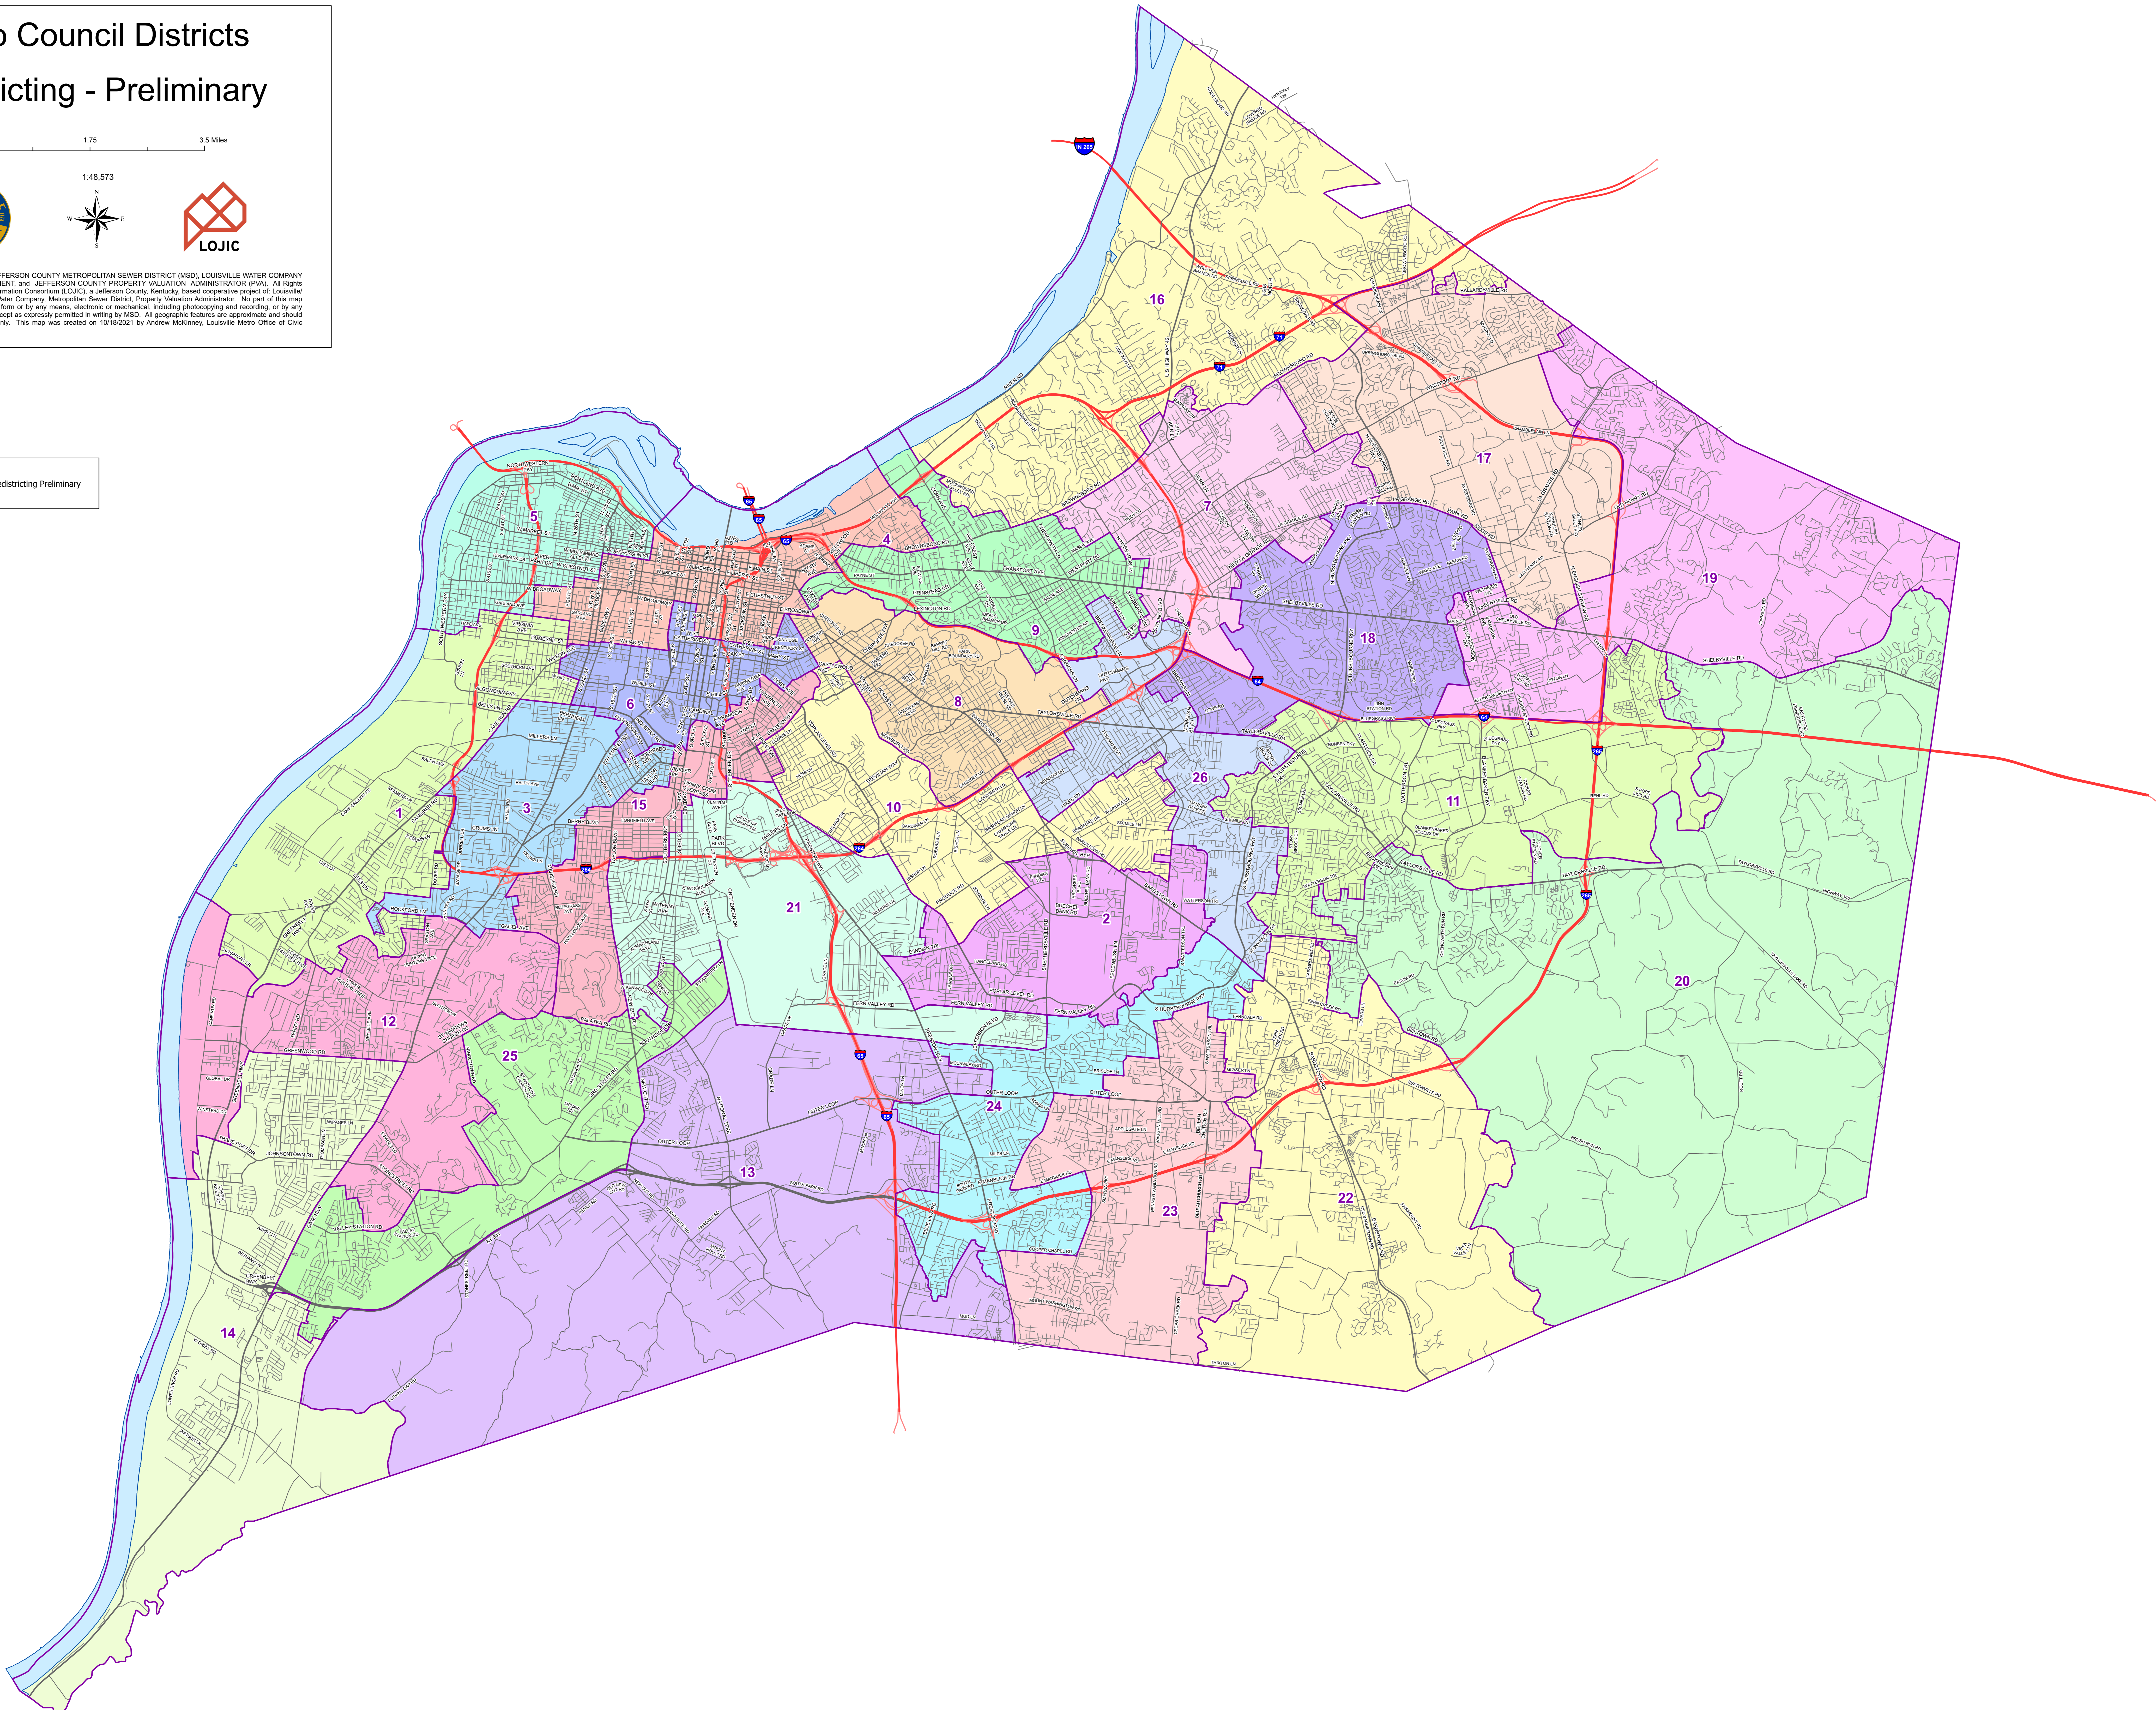

Metro Council Districts Redistricting - Preliminary

0 1.75 3.5 Miles

Metro Council Districts - Redistricting Preliminary