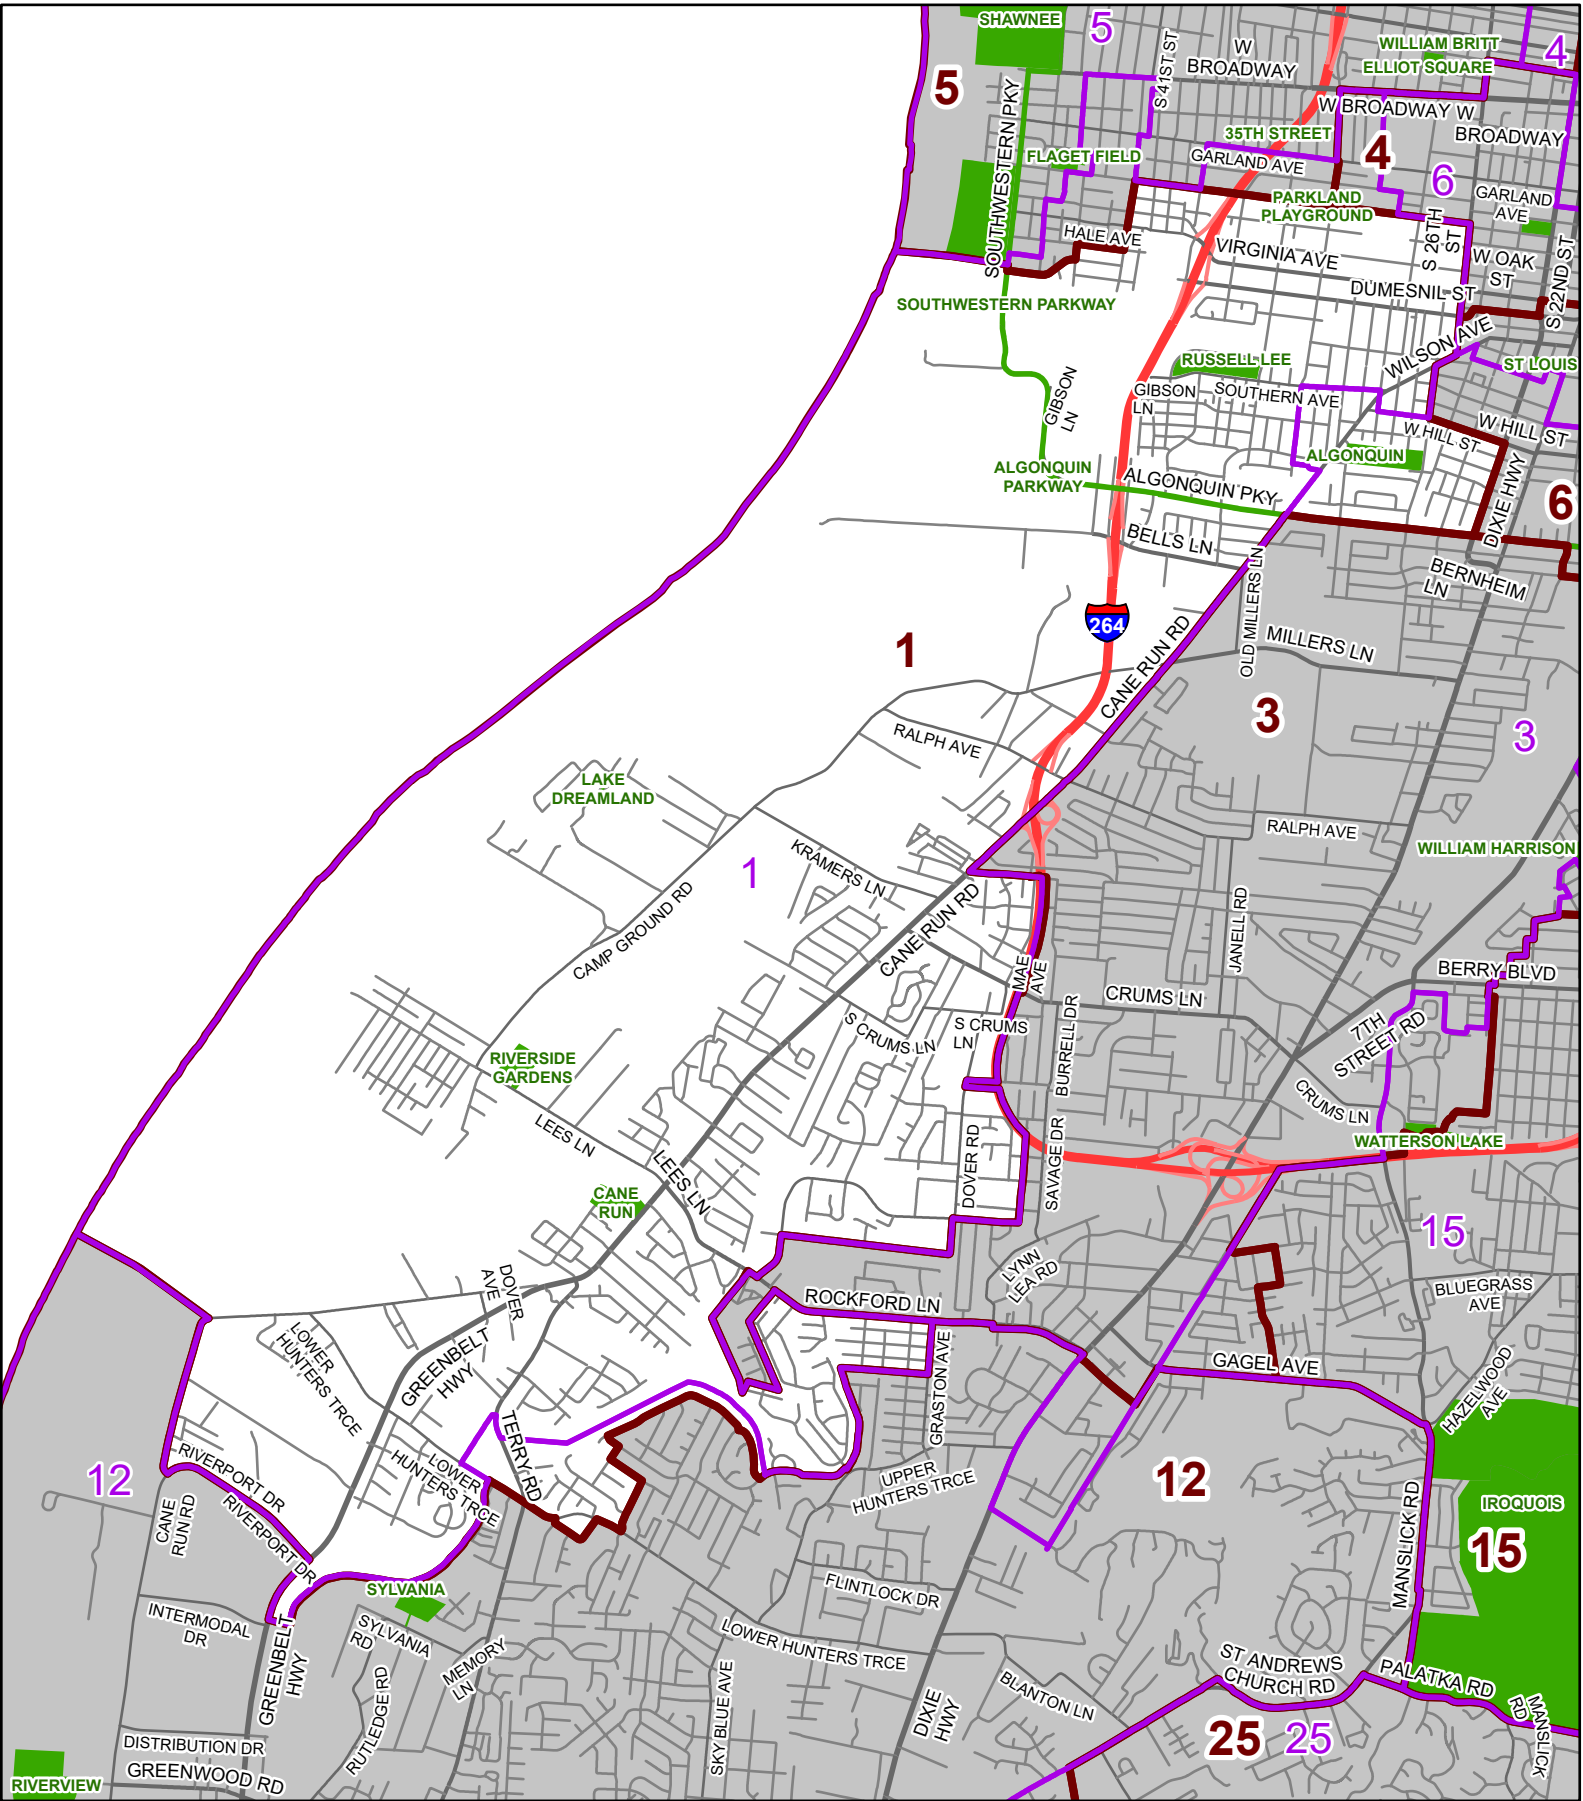

- Metro Council Current
- Metro Council District Redistricting

Metro Council District 1 Redistricting Update 2020