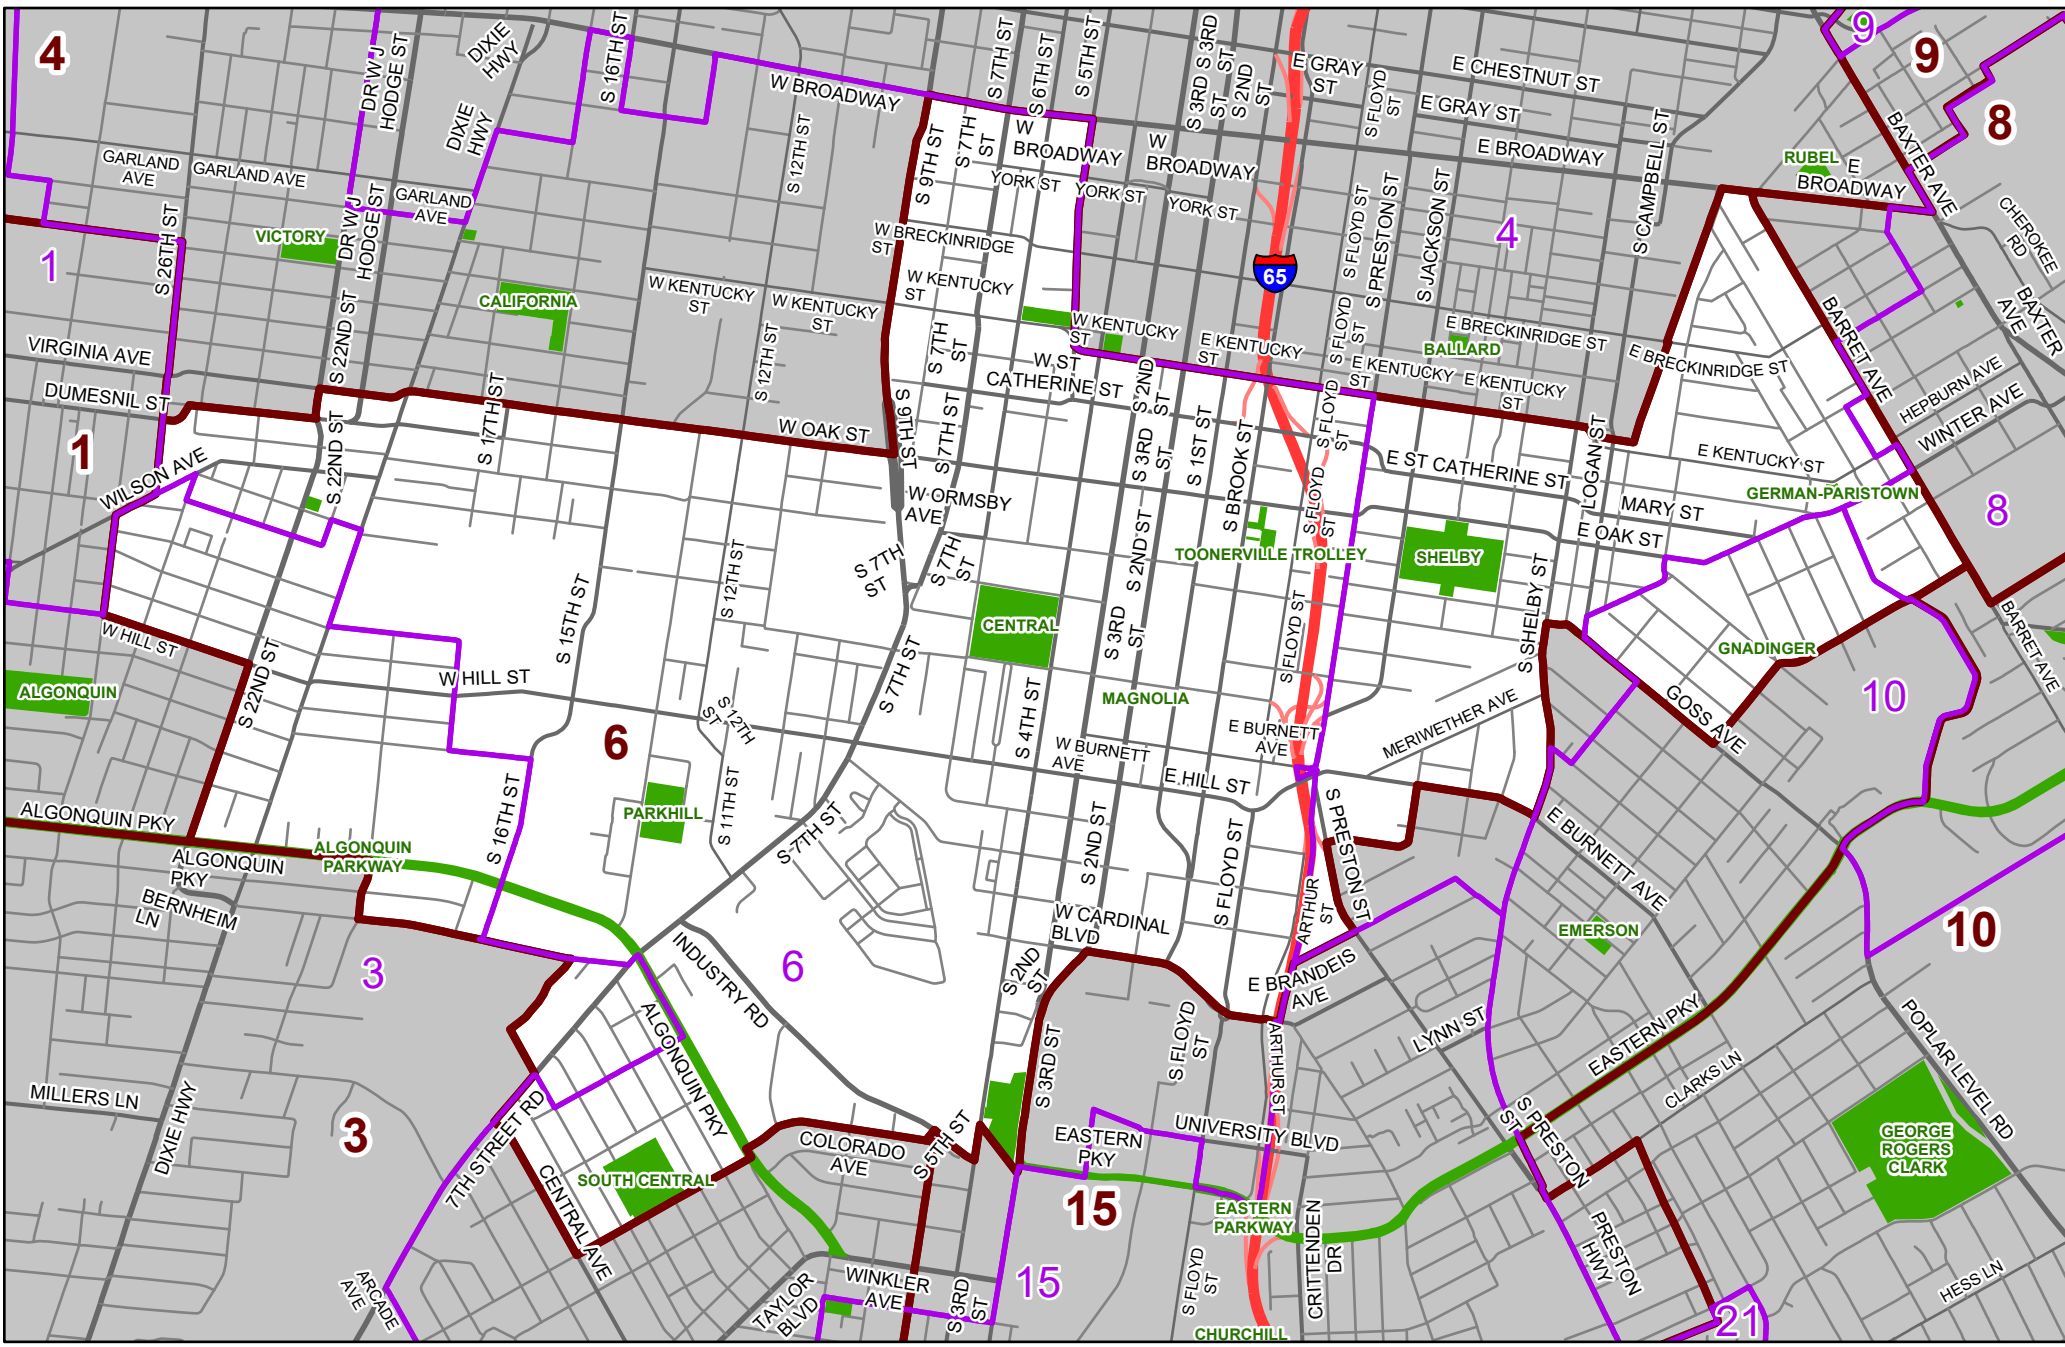

- Metro Council Current
- Metro Council District Redistricting

Metro Council District 6 Redistricting Update 2020