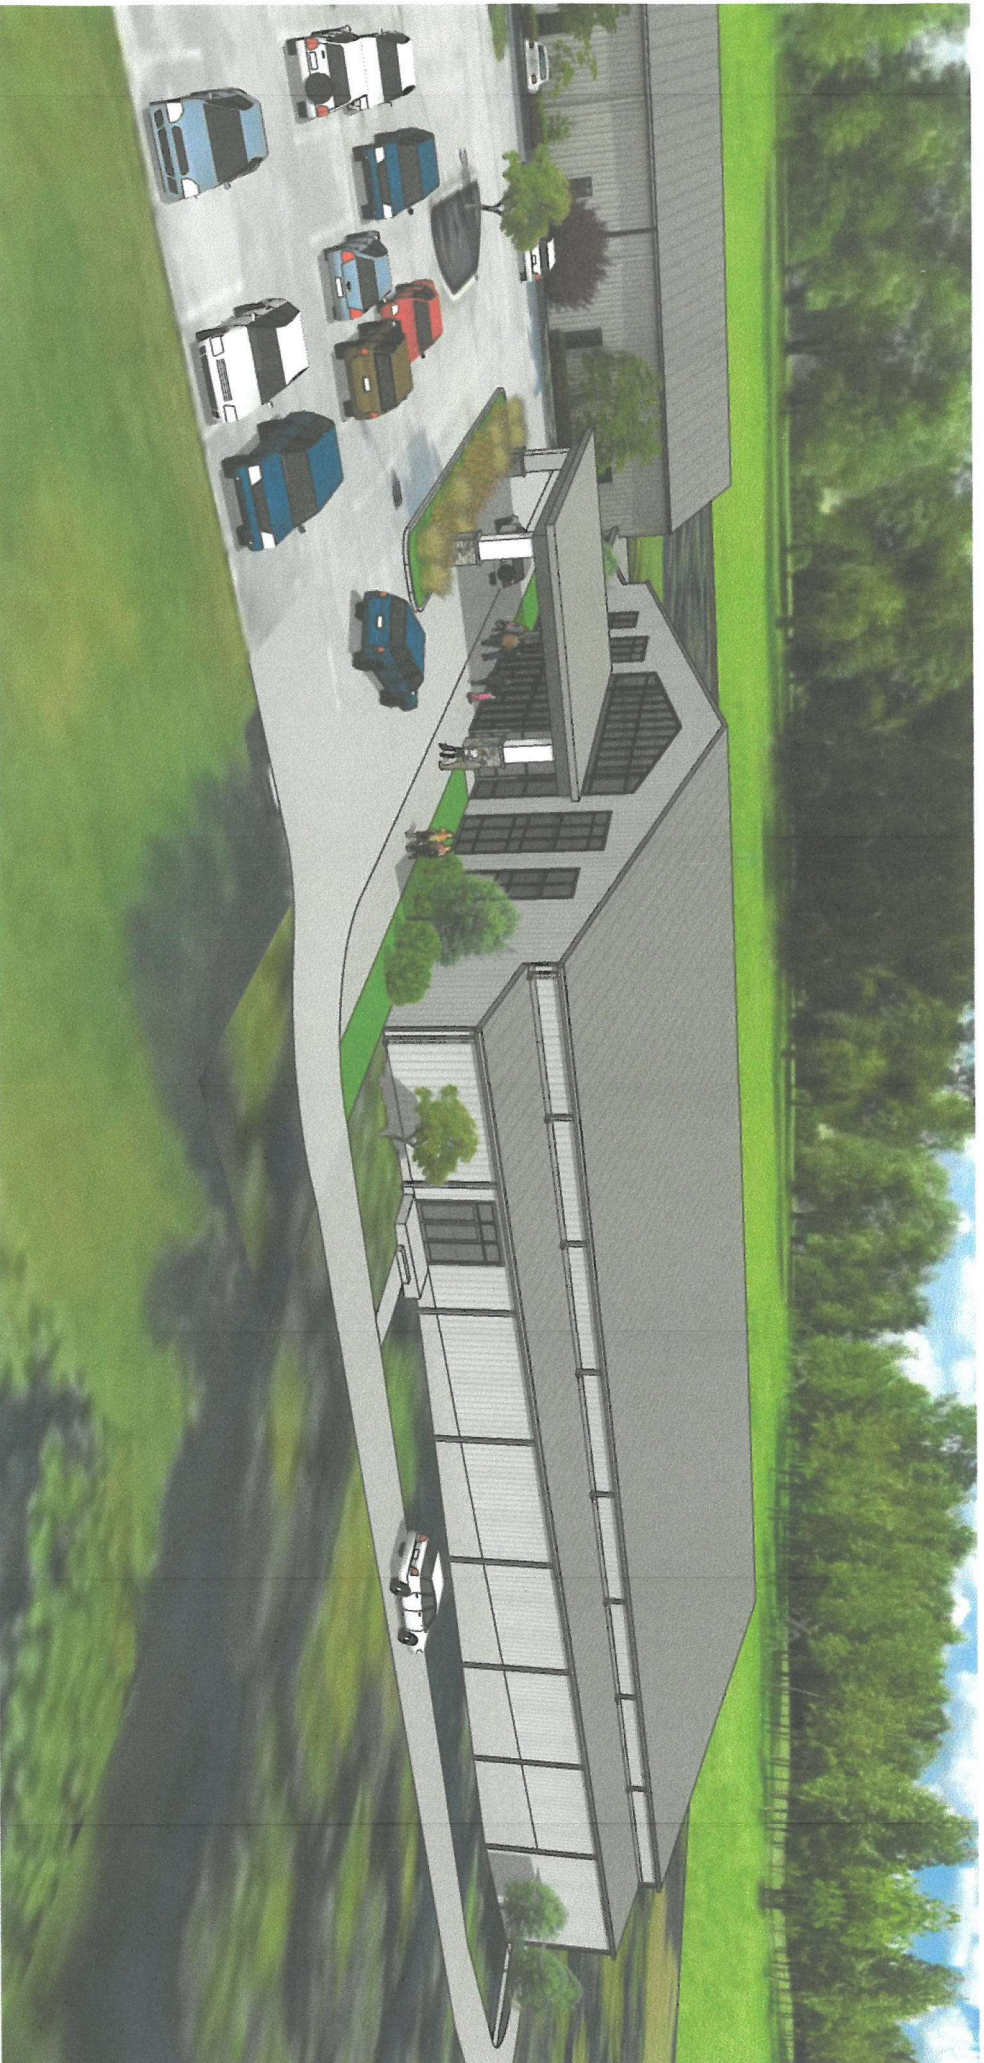

LIFE OF FAITH
BIBLE CHURCH

LIFE OF FAITH BIBLE CHURCH
NEW WORSHIP FACILITY

BAYUS DESIGN WORK
RECEIVED

JUN 20 2023

PLANNING & DESIGN
SERVICES

23-CWP-0194