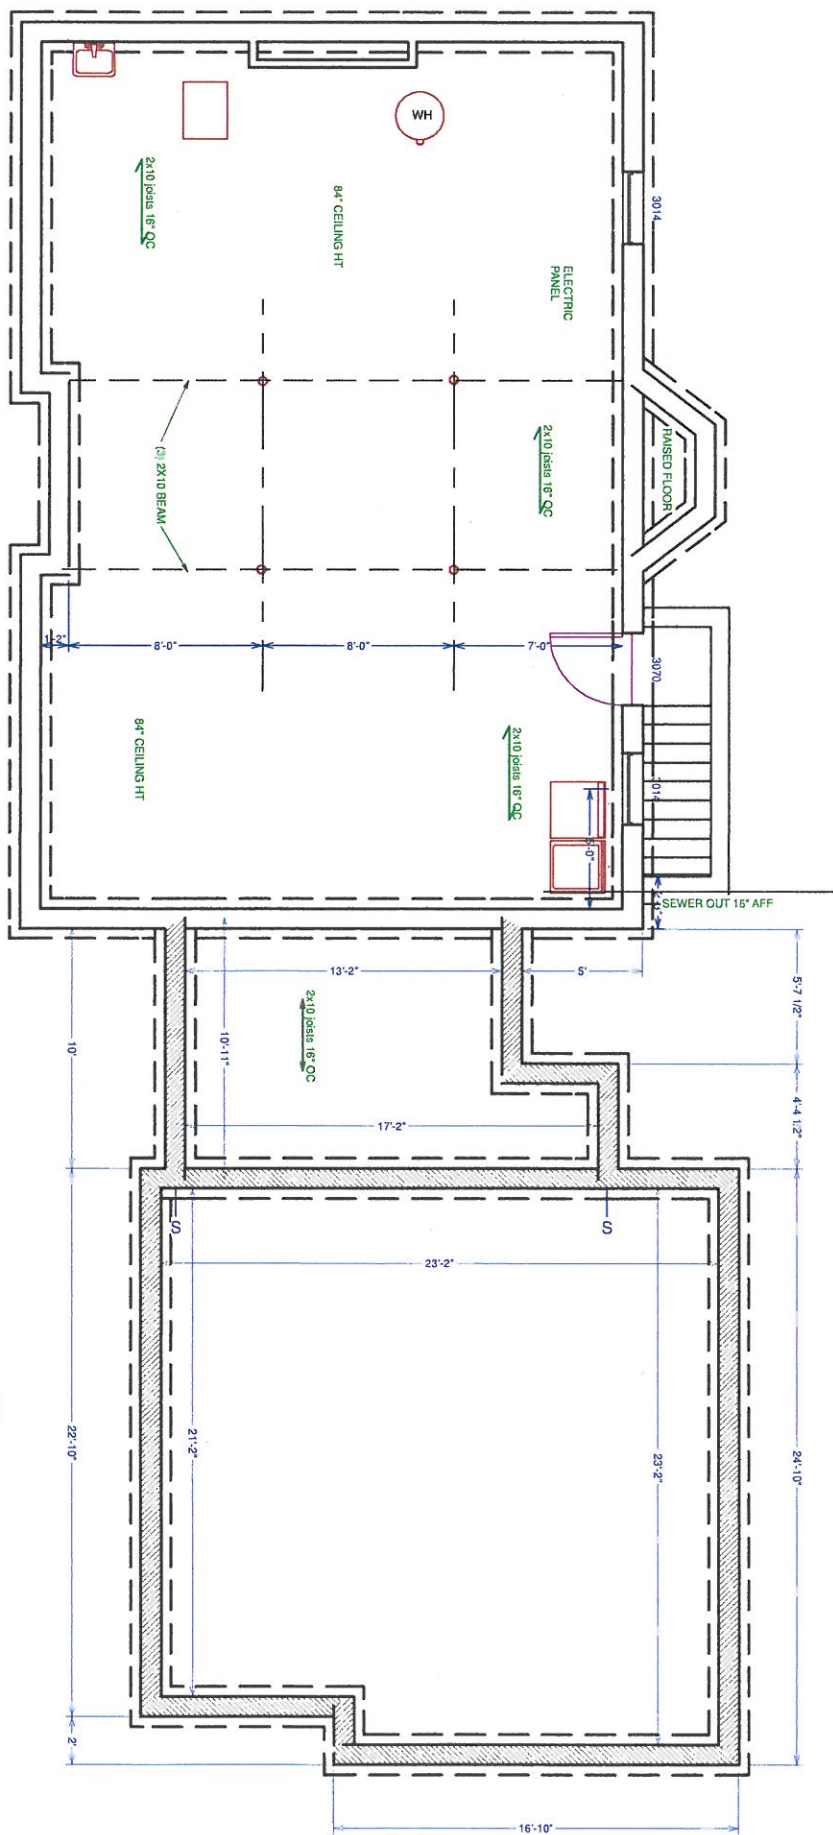

GARAGE ADDITION
2302 RUTHERFORD WYND
LOUISVILLE, KY 40205

PROPOSED FIRST FLOOR PLAN

SCALE 1/8" = 1'-0"

RECEIVED

SEP 09 2014
PLANNING &
DESIGN SERVICES

LAURIE HINC 2/14/27

GARAGE ADDITION
2302 RUTHERFORD WYND
LOUISVILLE, KY 40205

14VARIANCE1007

PROPOSED FOUNDATION PLAN

SCALE 1/8" = 1'-0"

RECEIVED

SEP 09 2014
PLANNING &
DESIGN SERVICES