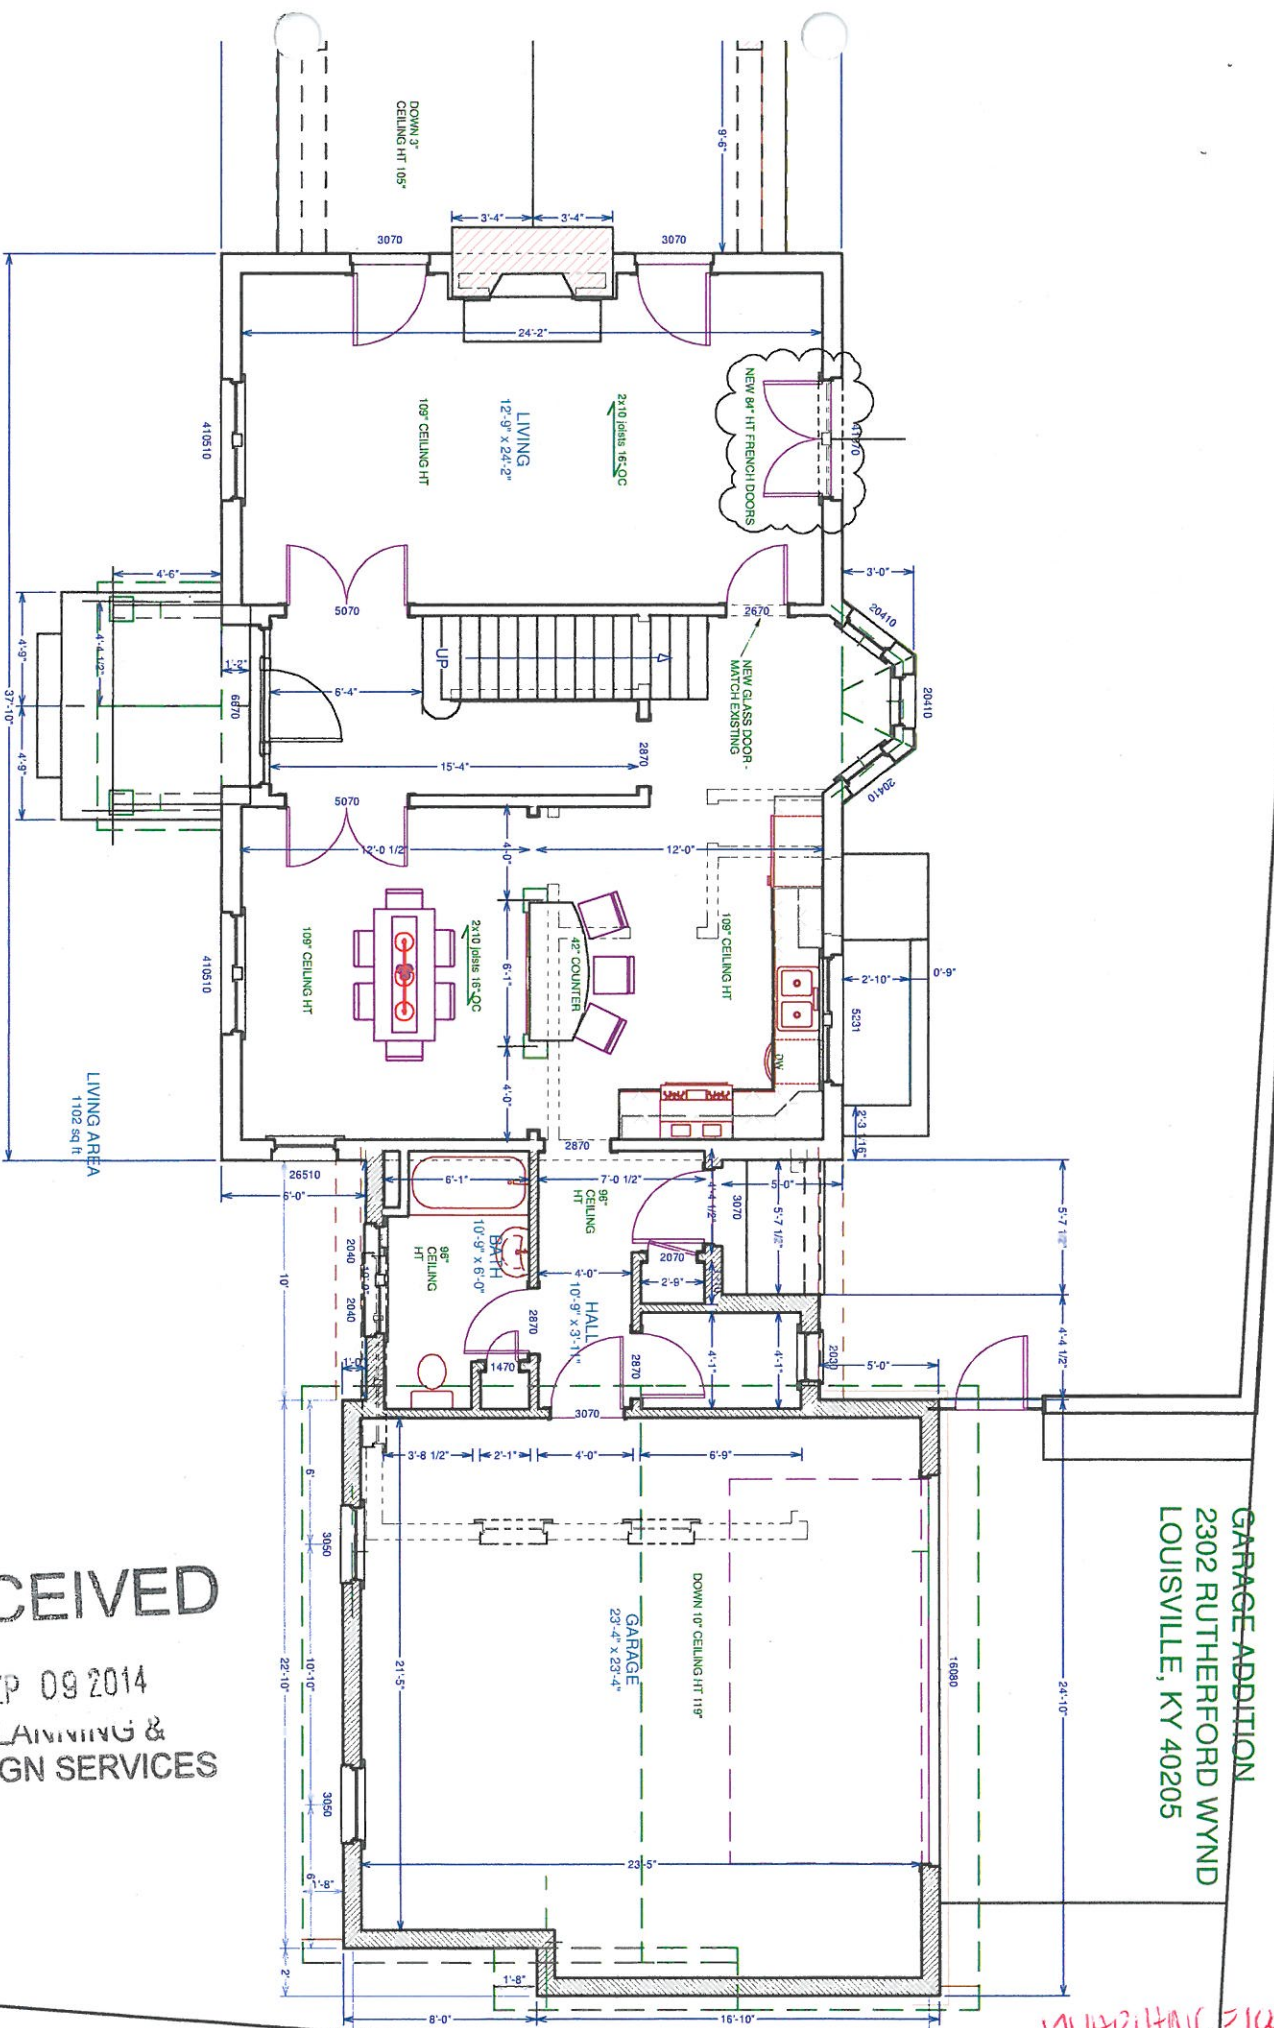

GARAGE ADDITION
2302 RUTHERFORD WYND
LOUISVILLE, KY 40205

PROPOSED FIRST FLOOR PLAN

SCALE 1/8" = 1'-0"

RECEIVED

SEP 09 2014
PLANNING &
DESIGN SERVICES

LAURIE HINC 2/14/27

GARAGE ADDITION
2302 RUTHERFORD WYND
LOUISVILLE, KY 40205

14VARIANCE1007

PROPOSED FOUNDATION PLAN

SCALE 1/8" = 1'-0"

RECEIVED

SEP 09 2014
PLANNING &
DESIGN SERVICES