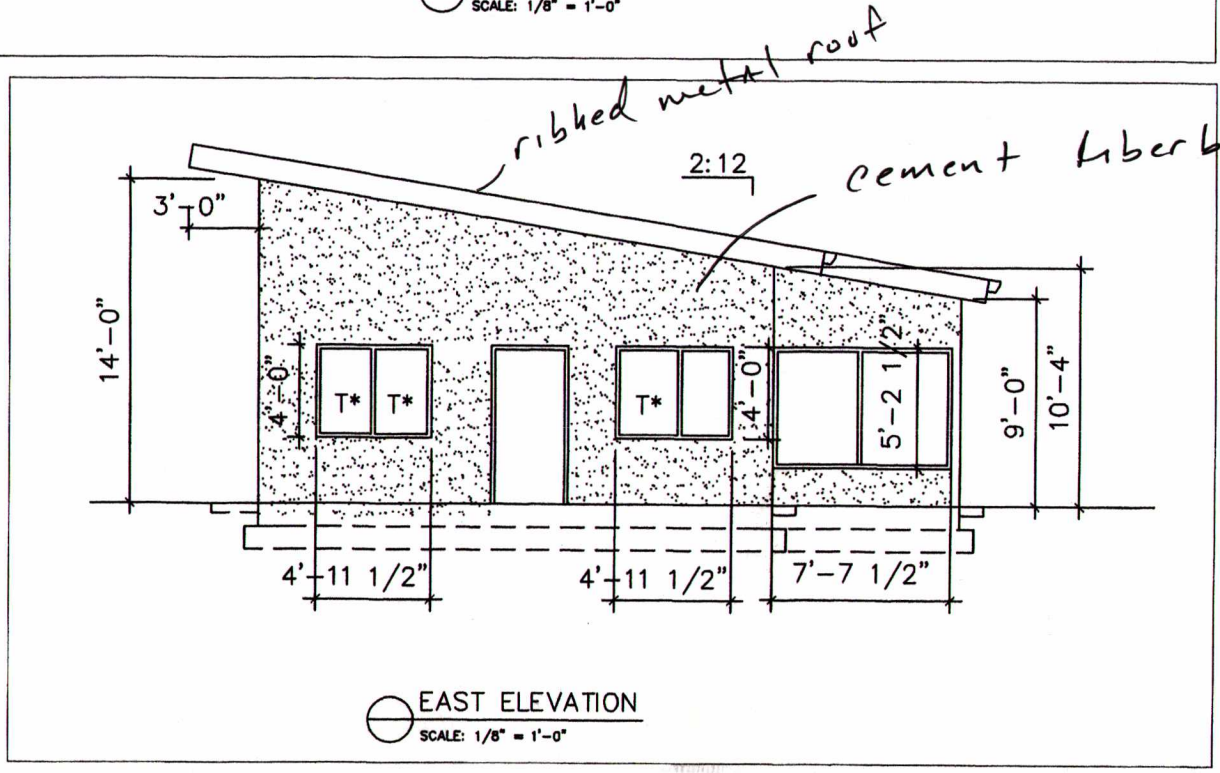

NEW RESIDENCE DESIGN:
TONY SWEAZY
DATE:
OCTOBER 22, 2016

RECEIVED

JAN 04 2017

PLANNING & DESIGN SERVICES

NEW RESIDENCE DESIGN:
TONY SWEAZY
DATE:
OCTOBER 22, 2016

RECEIVED

JAN 04 2017

PLANNING & DESIGN SERVICES