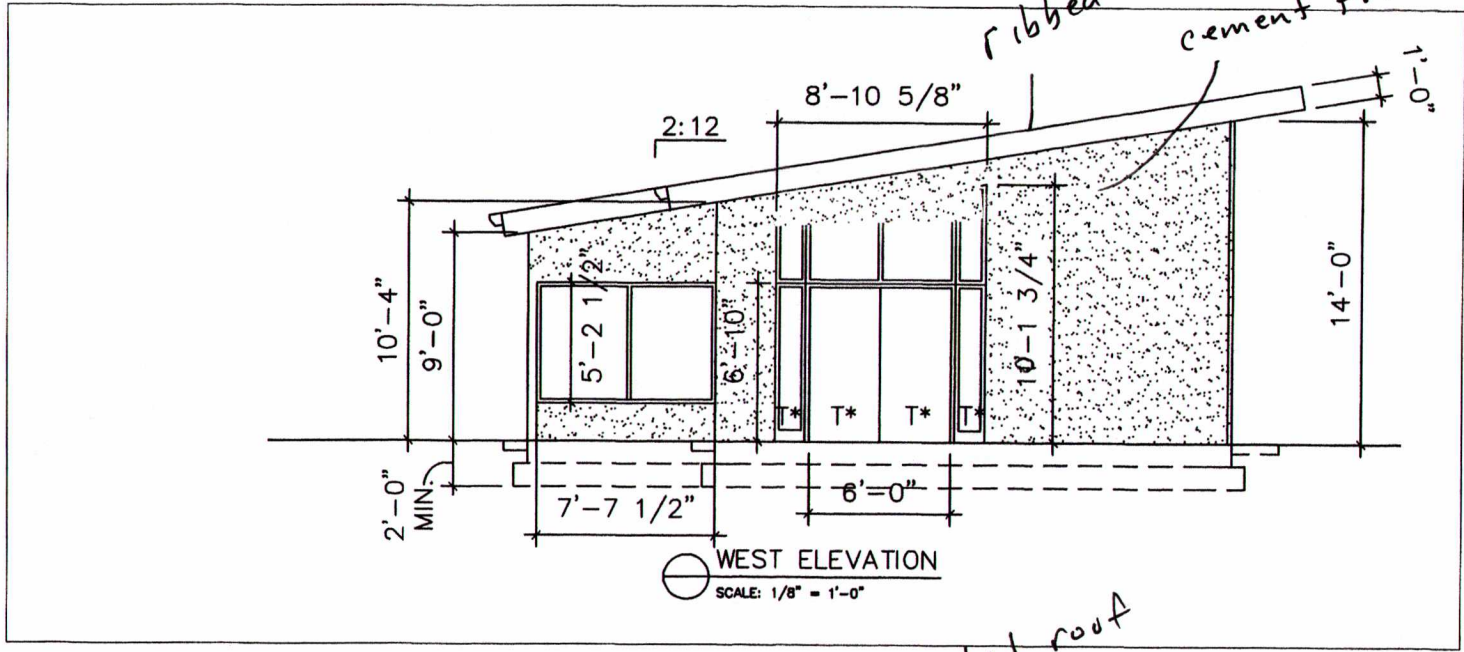

NEW RESIDENCE DESIGN:
TONY SWEAZY
DATE:
OCTOBER 22, 2016

RECEIVED

JAN 04 2017

PLANNING & DESIGN SERVICES

NEW RESIDENCE DESIGN:
TONY SWEAZY
DATE:
OCTOBER 22, 2016

RECEIVED

JAN 04 2017

PLANNING & DESIGN SERVICES