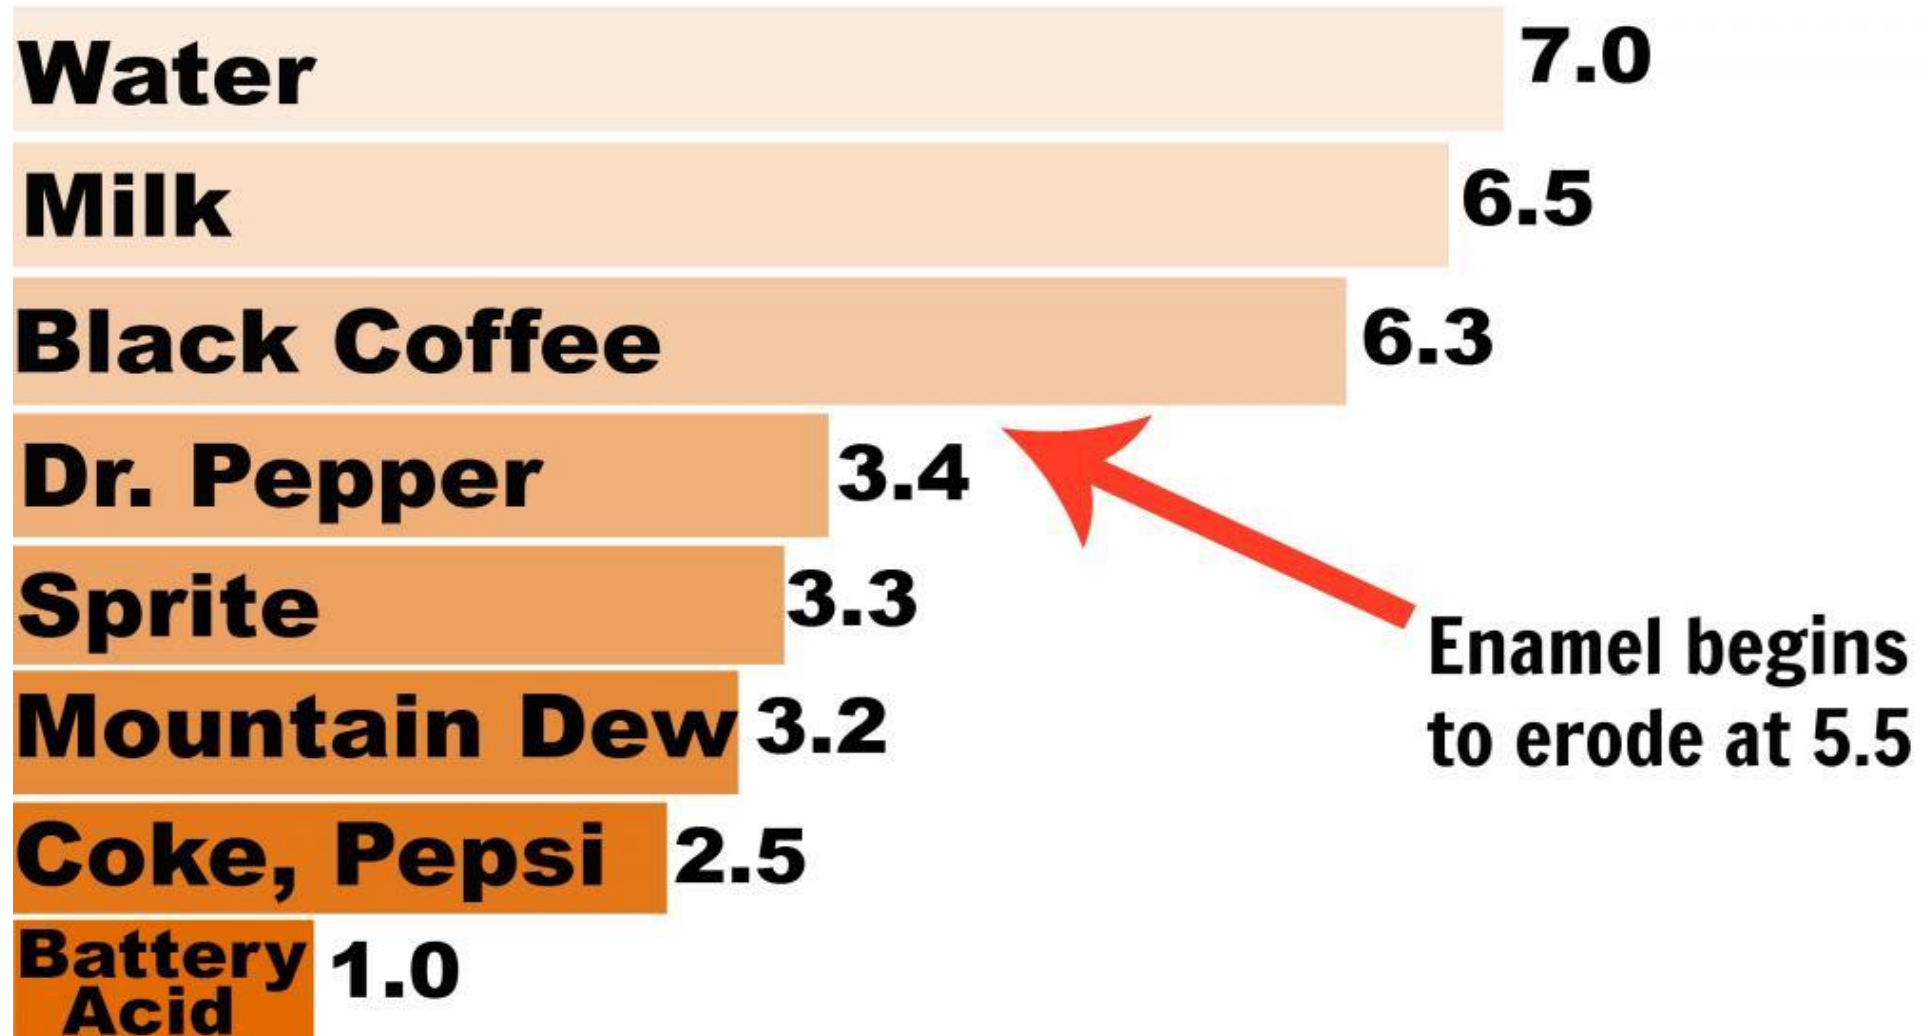

Effects of Acid on Teeth

Acidity Levels of Soda

Stephan Curve

© 2017 WMDS, Inc.

Animated-Teeth.com