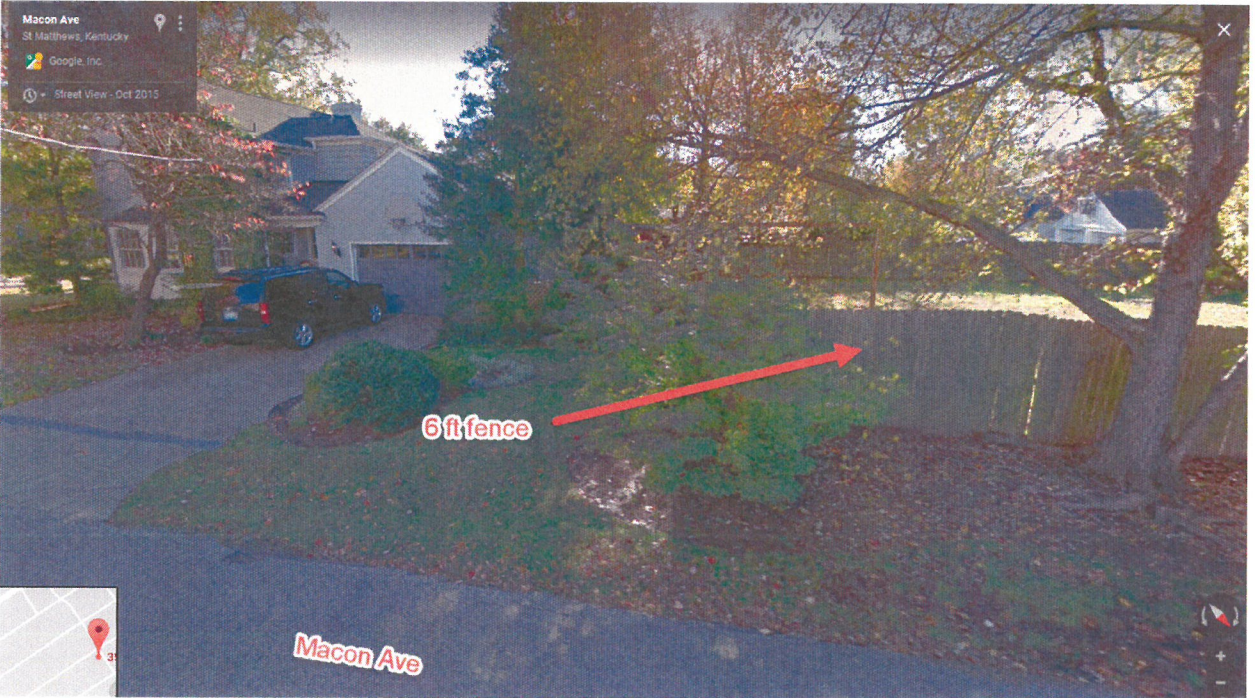

Example 2

RECEIVED
FFR 2/27/18
PLANNING &
DESIGN SERVICES