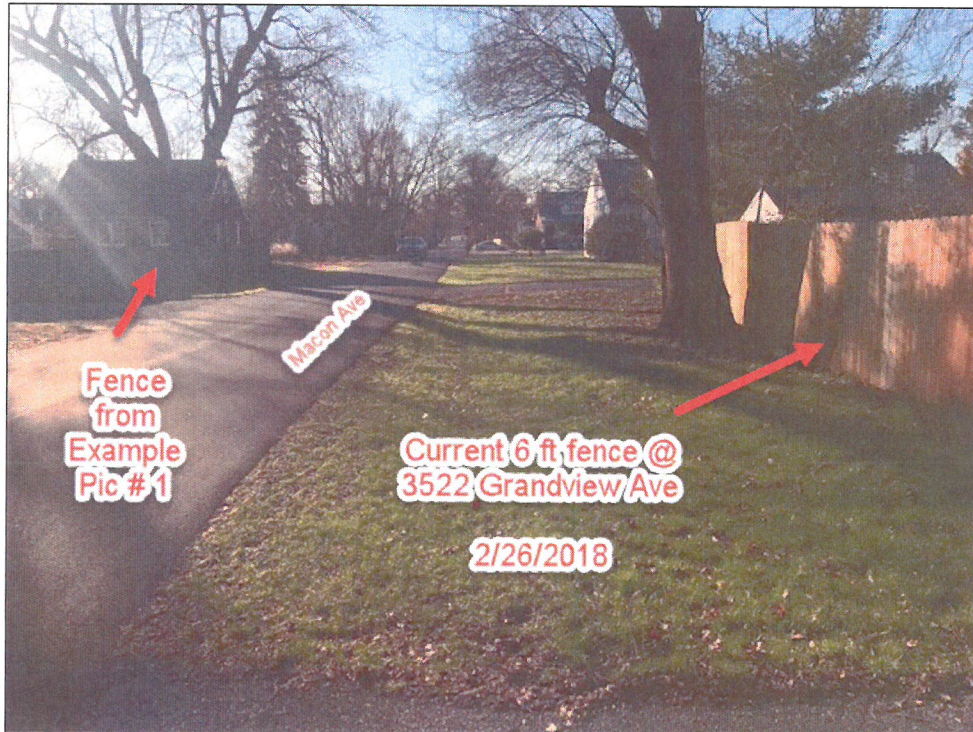

**3522 Grandview Ave – Lot Petitioning for Variance**

From December 2015. Home had chain link fence; appx 4 ft:

Picture from 2/26/2018. Homeowners had 6 ft privacy fence professionally installed to be more aesthetically pleasing and to contain our 2 dogs:

RECEIVED  
FEB 26 2018  
PLANNING &  
DESIGN SERVICES

18 VARIANCE 1015

**Examples of similar fences in the immediate area**

All examples are also corner lot and have approximately 6 ft. privacy fences. Examples provided to demonstrate current fence at 3522 Grandview Ave is consistent with many other homes in the neighborhood. These examples are not an exhaustive sampling of the area.