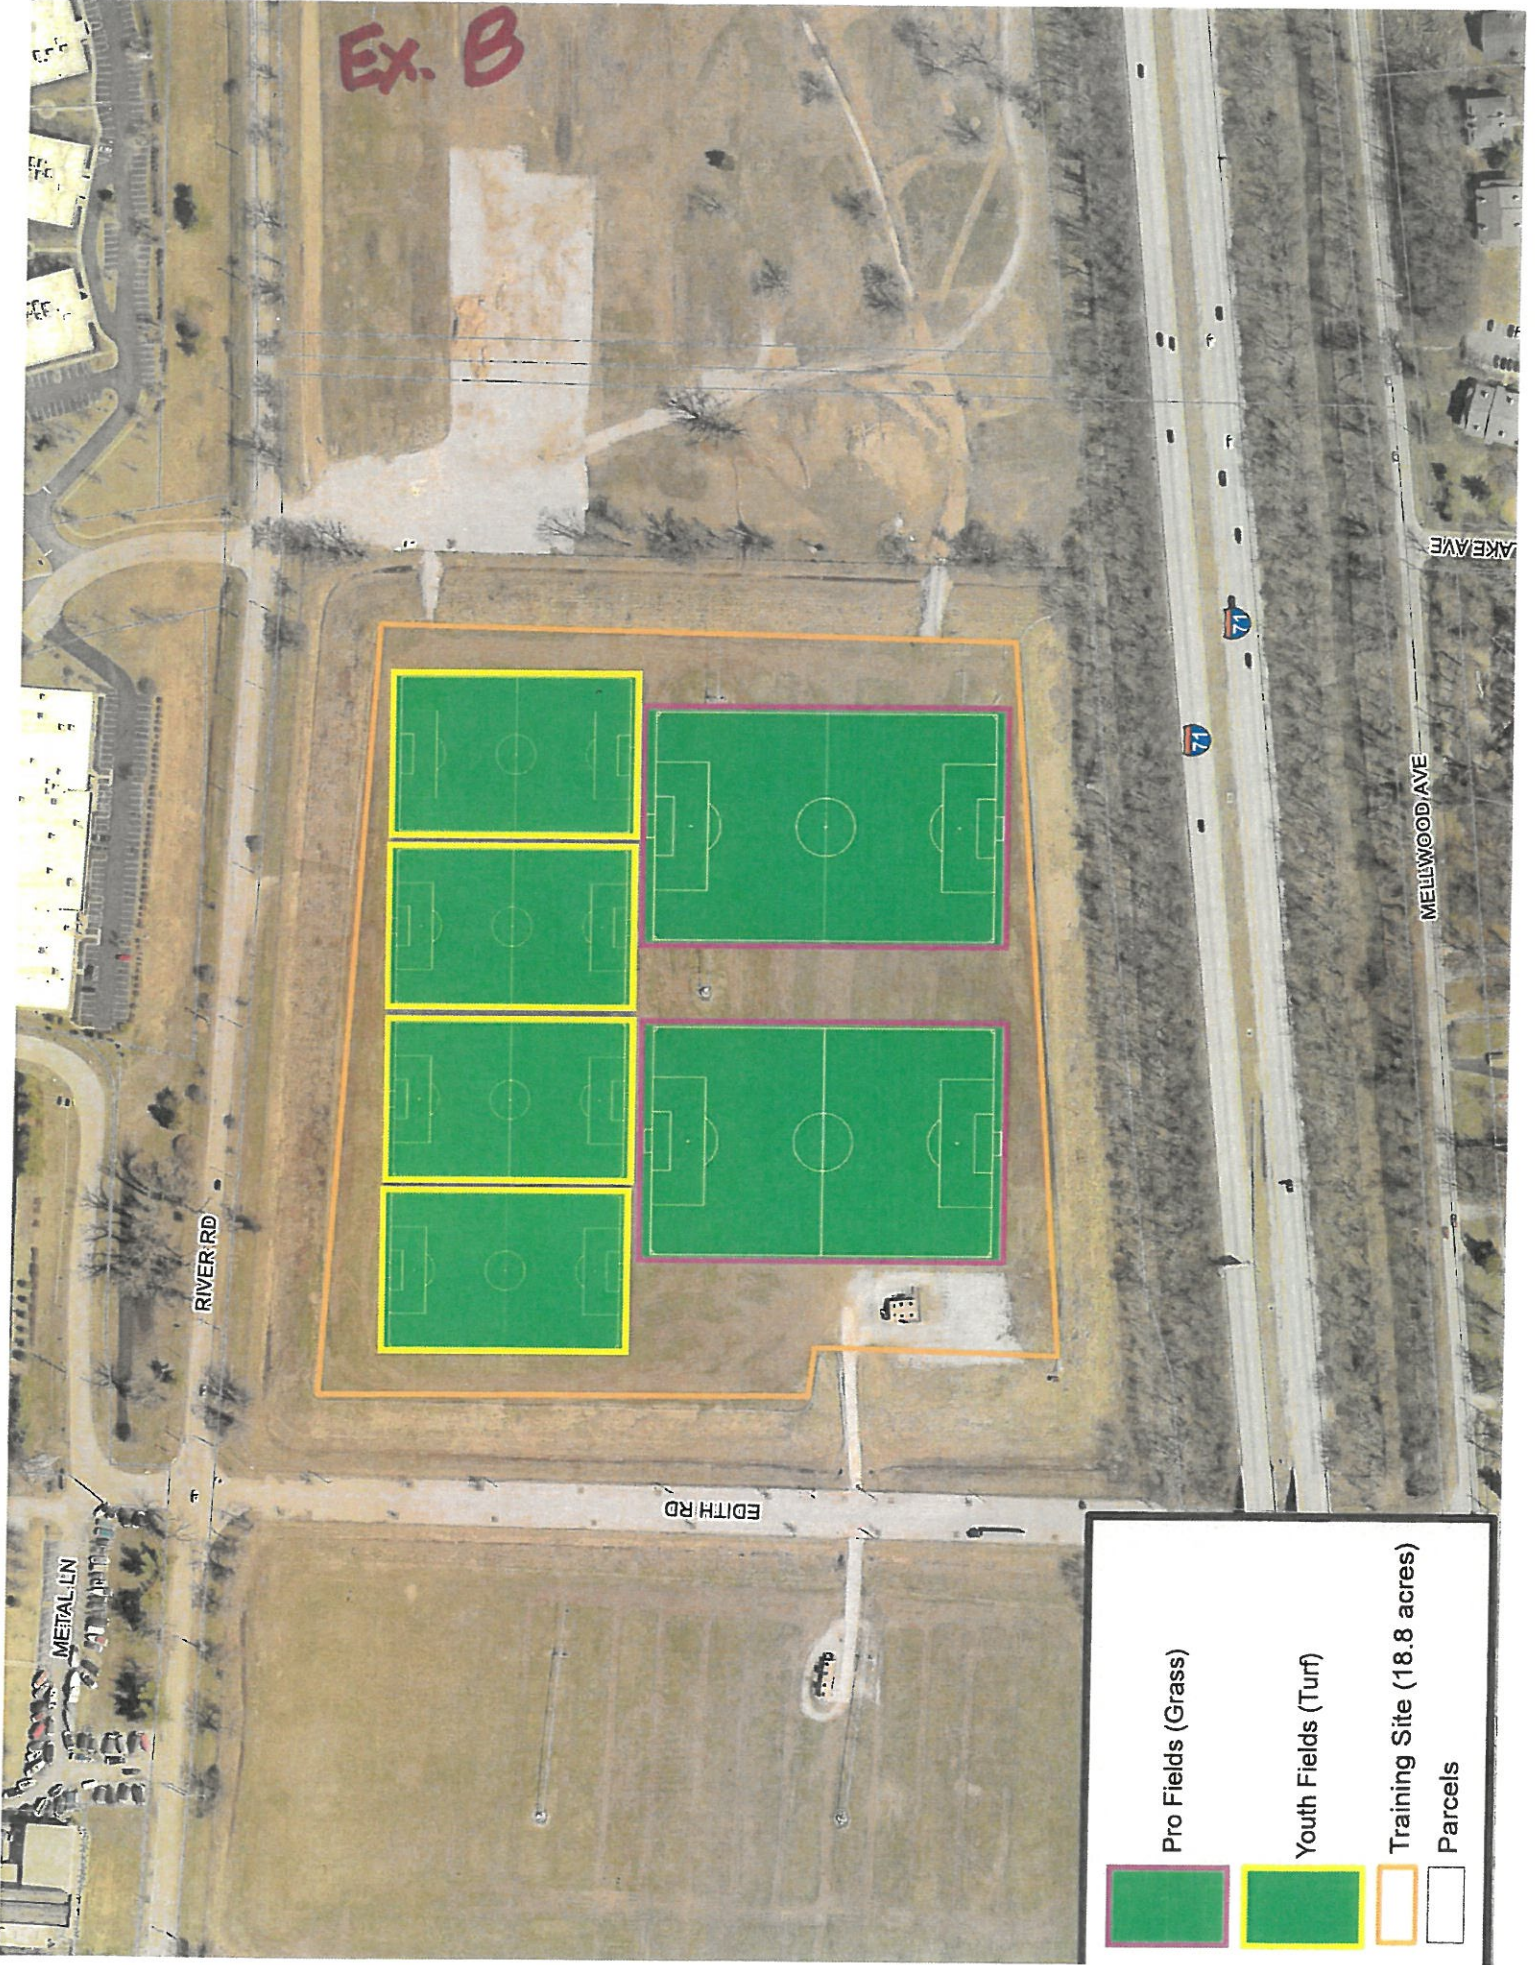

Ex. B

RIVER RD

EDITH RD

MELWOOD AVE

LAKE AVE

METAL LN

	Pro Fields (Grass)
	Youth Fields (Turf)
	Training Site (18.8 acres)
	Parcels