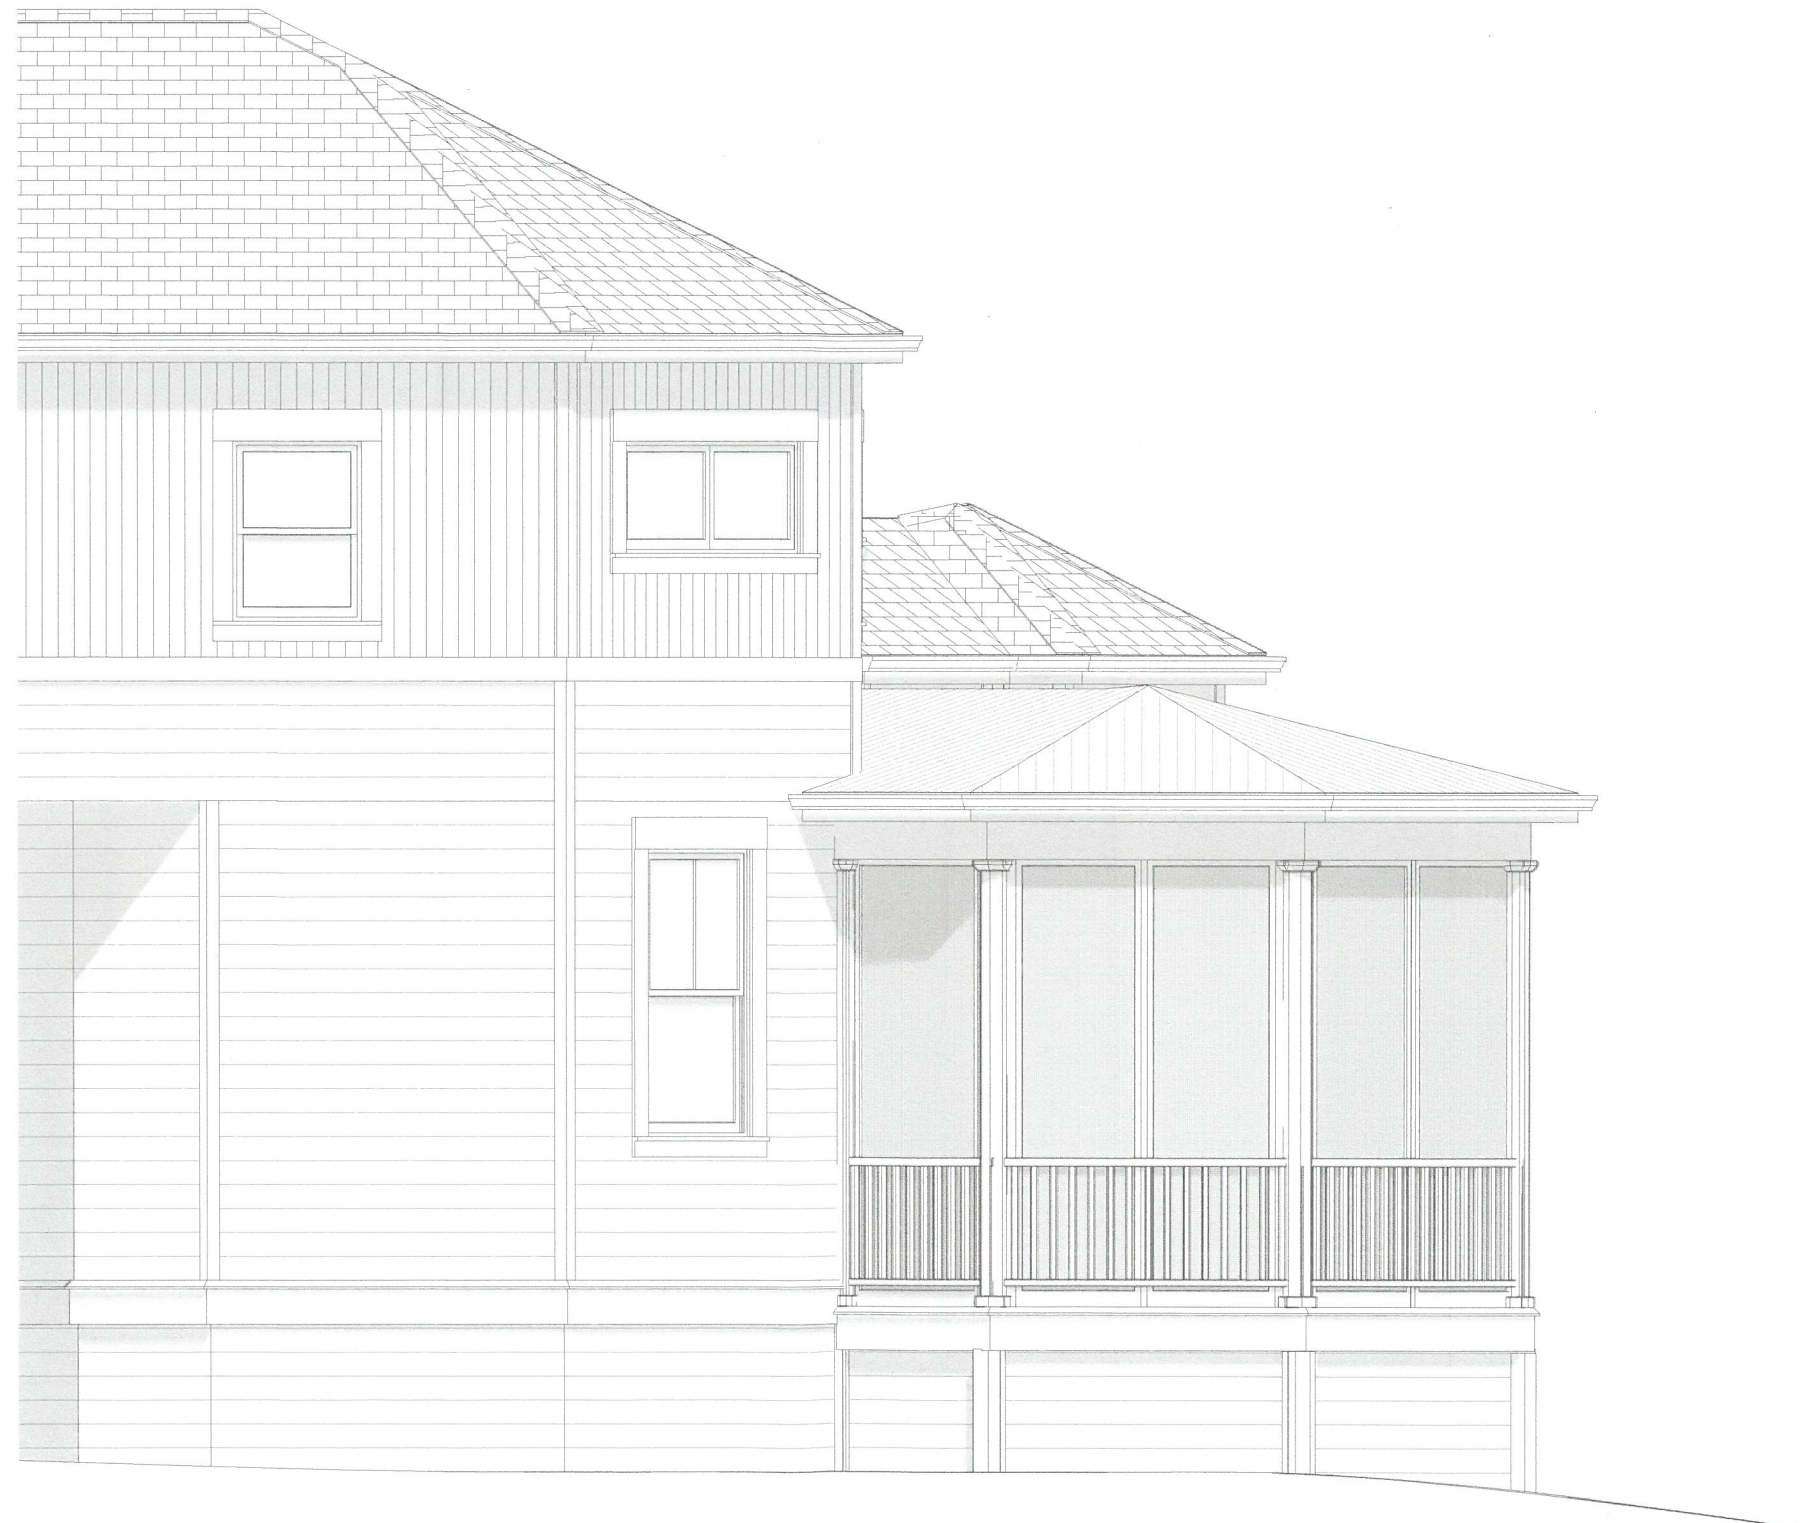

RECEIVED
MAY 12 2017
PLANNING &
DESIGN SERVICES

EAST ELEVATION

SCALE 1/4" = 1'-0"

CHARLIE WILLIAMS DESIGN, INC.
1626 WINDSOR PLACE
LOUISVILLE, KY 40204
502 459 1810

17 VARIANCE 1027

WEISS RESIDENCE
1306 WILLOW AVE
LOUISVILLE, KY 40204

RECEIVED
MAY 12 2017
PLANNING &
DESIGN SERVICES

SOUTH ELEVATION

SCALE 1/4" = 1'-0"

CHARLIE WILLIAMS DESIGN, INC.
1626 WINDSOR PLACE
LOUISVILLE, KY 40204
502 459 1810

17 VARIANCE 1027

WEISS RESIDENCE
1306 WILLOW AVE
LOUISVILLE, KY 40204

RECEIVED
MAY 12 2017
PLANNING &
DESIGN SERVICES

WEST ELEVATION

SCALE 1/4" = 1'-0"

CHARLIE WILLIAMS DESIGN, INC.
1626 WINDSOR PLACE
LOUISVILLE, KY 40204
502 459 1810

17 VARIANCE 1027

WEISS RESIDENCE
1306 WILLOW AVE
LOUISVILLE, KY 40204