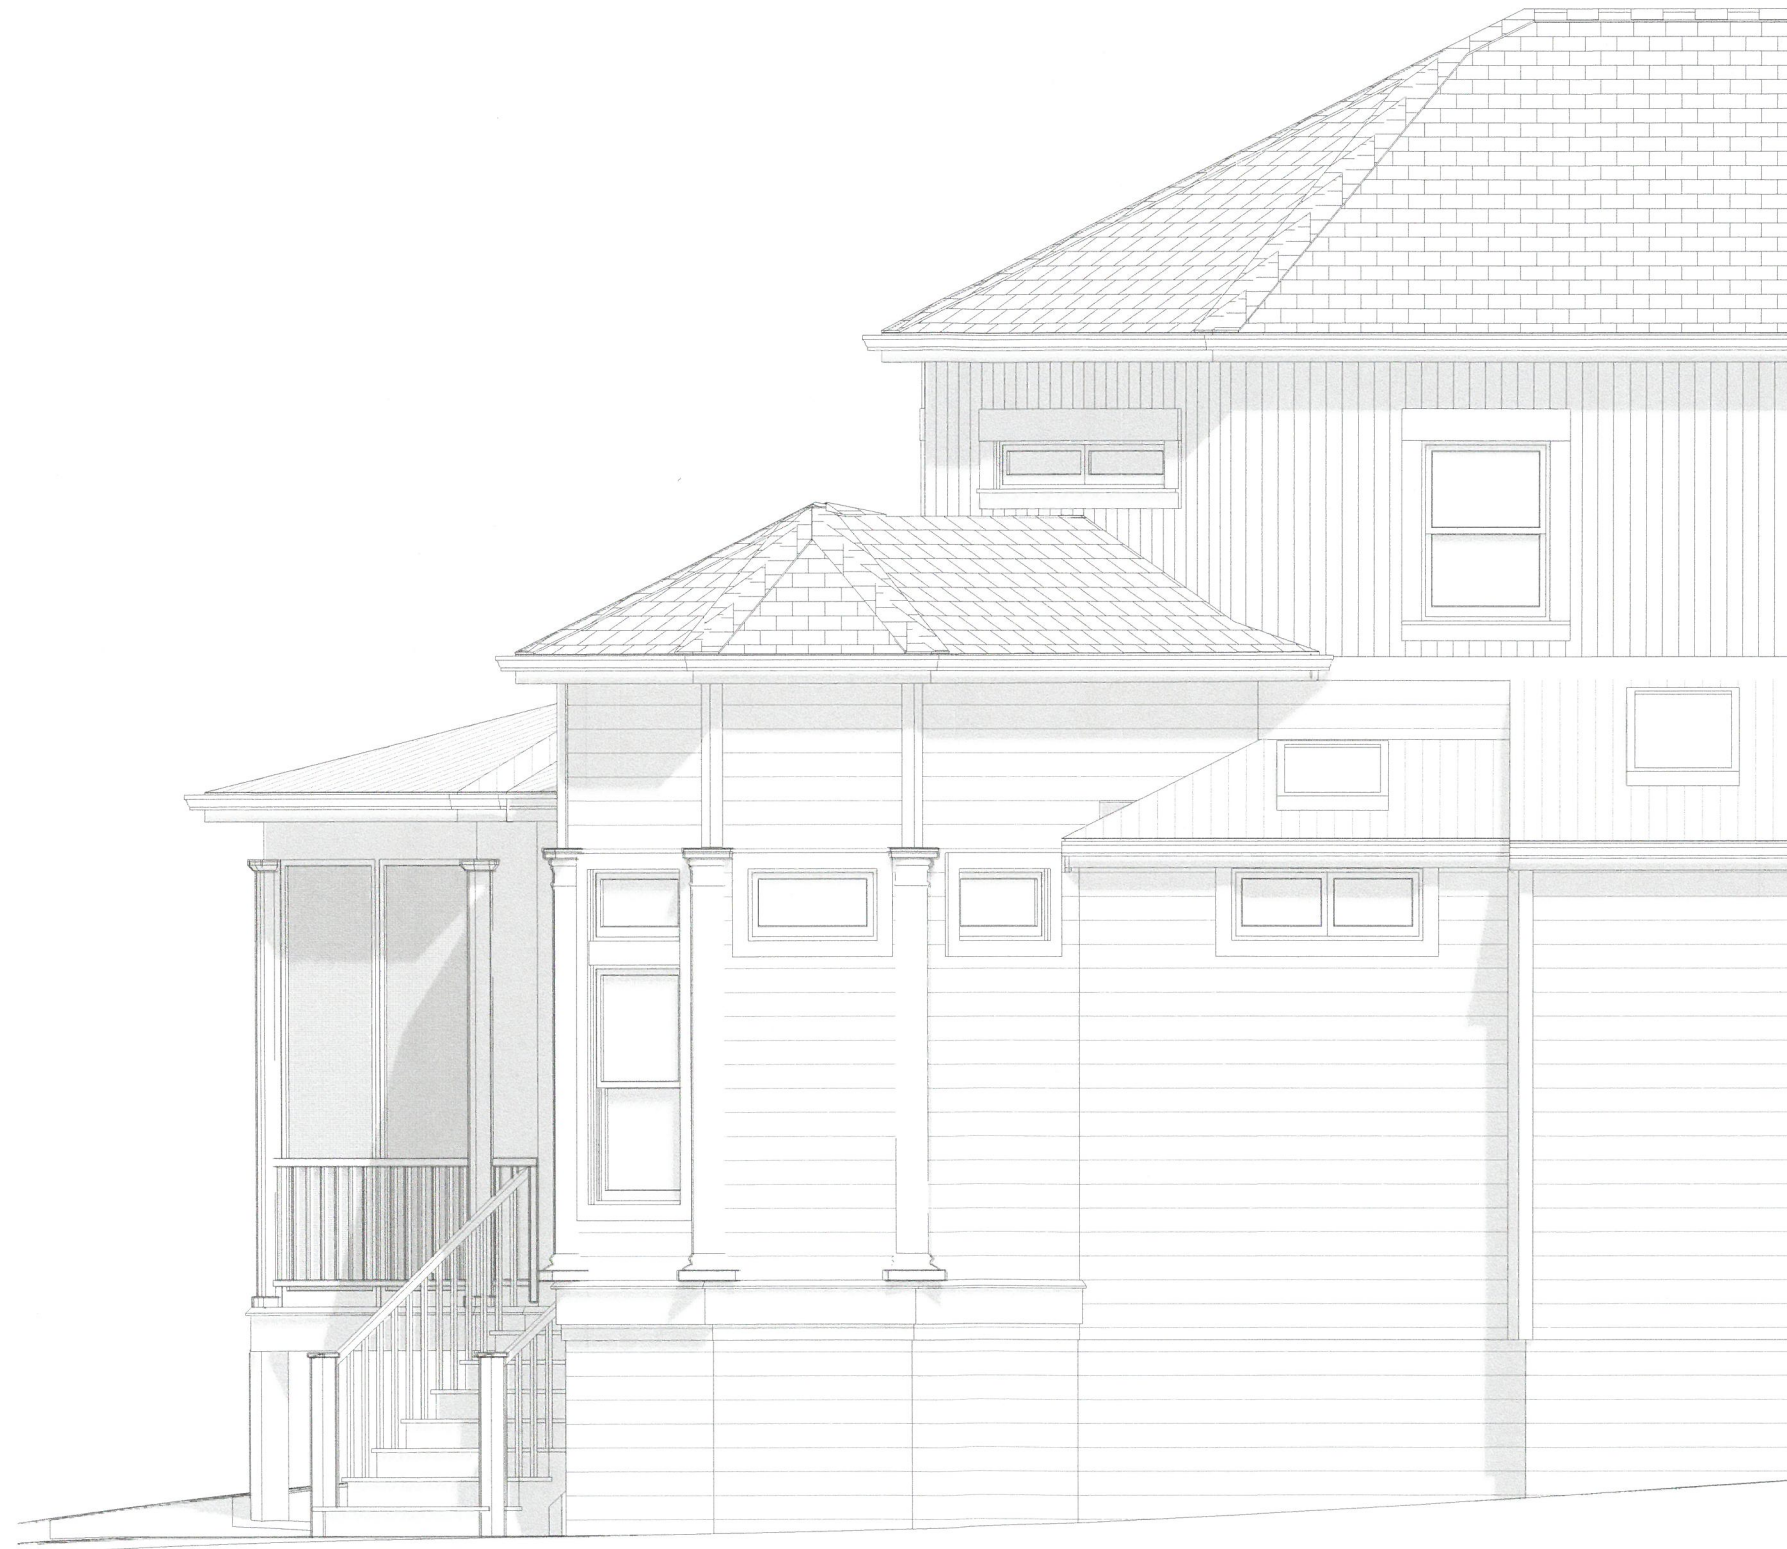

WEISS RESIDENCE
1306 WILLOW AVE
LOUISVILLE, KY 40204

RECEIVED
MAY 12 2017
PLANNING &
DESIGN SERVICES

SCALE 1/4" = 1'-0"

CHARLIE WILLIAMS DESIGN, INC.
1626 WINDSOR PLACE
LOUISVILLE, KY 40204
502 459 1810

17 VARIANCE 1027