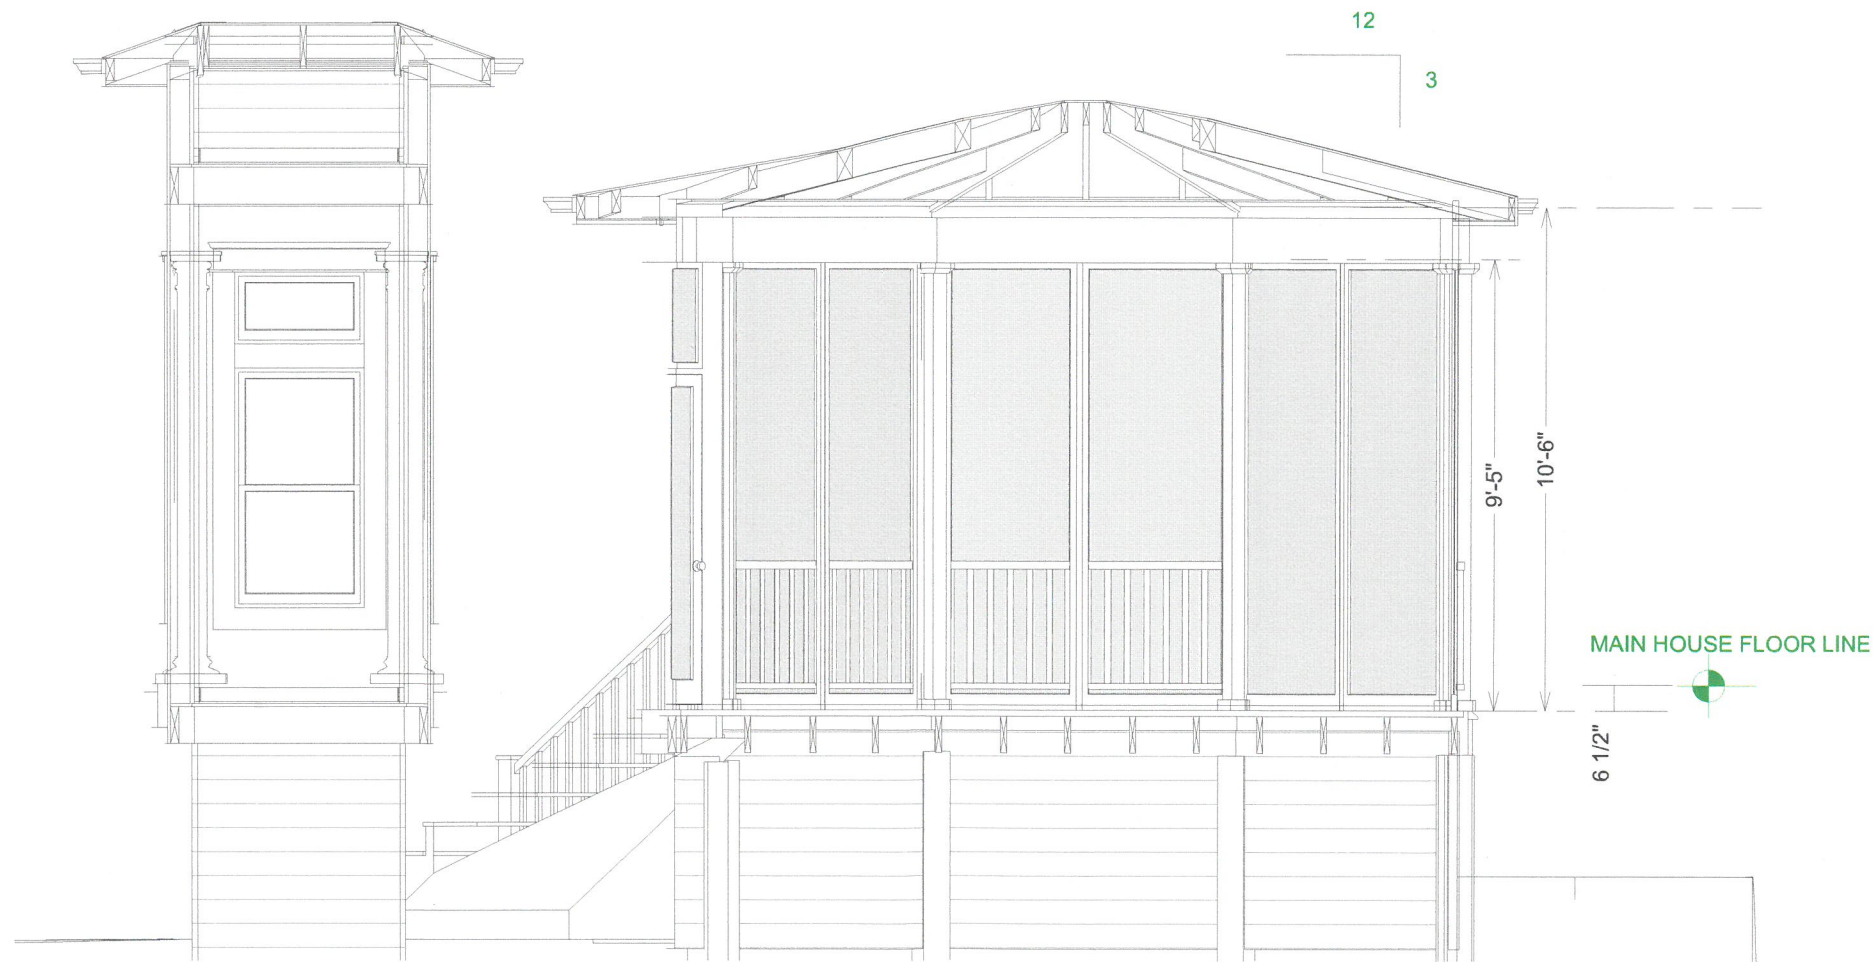

RECEIVED
MAY 12 2017
PLANNING &
DESIGN SERVICES

SOUTH ELEVATION

SCALE 1/4" = 1'-0"

CHARLIE WILLIAMS DESIGN, INC.
1626 WINDSOR PLACE
LOUISVILLE, KY 40204
502 459 1810

17 VARIANCE 1027

WEISS RESIDENCE
1306 WILLOW AVE
LOUISVILLE, KY 40204

RECEIVED
MAY 12 2017
PLANNING &
DESIGN SERVICES

WEST ELEVATION

SCALE 1/4" = 1'-0"

CHARLIE WILLIAMS DESIGN, INC.
1626 WINDSOR PLACE
LOUISVILLE, KY 40204
502 459 1810

17 VARIANCE 1027

WEISS RESIDENCE
1306 WILLOW AVE
LOUISVILLE, KY 40204

RECEIVED
MAY 12 2017
PLANNING &
DESIGN SERVICES

SECTION A-A

SCALE 1/4" = 1'-0"

CHARLIE WILLIAMS DESIGN, INC.
1626 WINDSOR PLACE
LOUISVILLE, KY 40204
502 459 1810

17 VARIANCE 1027

WEISS RESIDENCE
1306 WILLOW AVE
LOUISVILLE, KY 40204