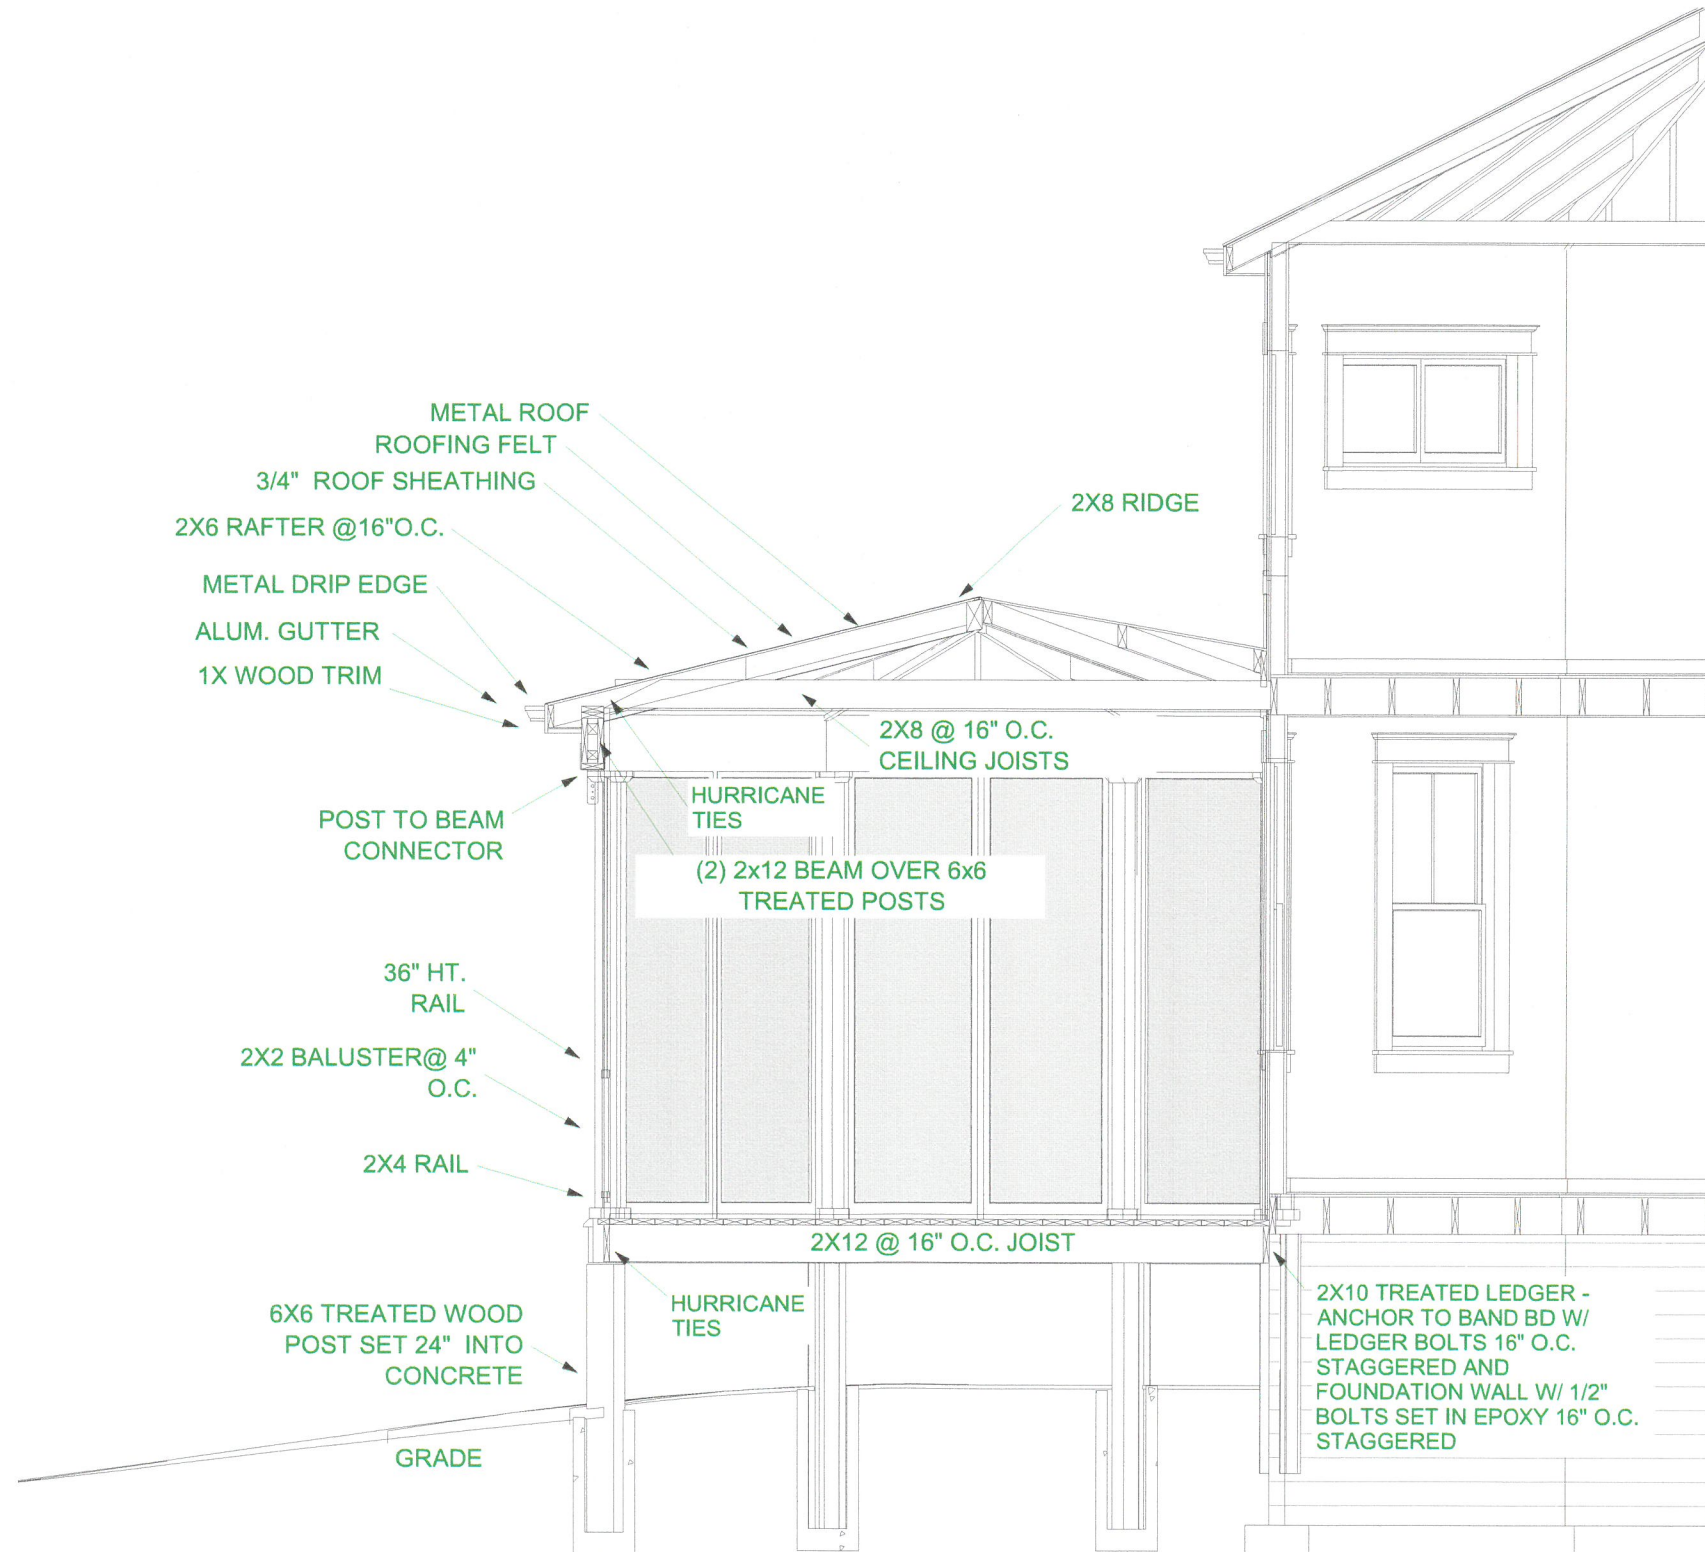

RECEIVED
MAY 12 2017
PLANNING &
DESIGN SERVICES

WEST ELEVATION

SCALE 1/4" = 1'-0"

CHARLIE WILLIAMS DESIGN, INC.
1626 WINDSOR PLACE
LOUISVILLE, KY 40204
502 459 1810

17 VARIANCE 1027

WEISS RESIDENCE
1306 WILLOW AVE
LOUISVILLE, KY 40204

RECEIVED
MAY 12 2017
PLANNING &
DESIGN SERVICES

SECTION A-A

SCALE 1/4" = 1'-0"

CHARLIE WILLIAMS DESIGN, INC.
1626 WINDSOR PLACE
LOUISVILLE, KY 40204
502 459 1810

17 VARIANCE 1027

WEISS RESIDENCE
1306 WILLOW AVE
LOUISVILLE, KY 40204

RECEIVED
MAY 12 2017
PLANNING &
DESIGN SERVICES

SECTION B-B

SCALE 1/4" = 1'-0"

CHARLIE WILLIAMS DESIGN, INC.
1626 WINDSOR PLACE
LOUISVILLE, KY 40204
502 459 1810

17 VARIANCE 1 0 2 7