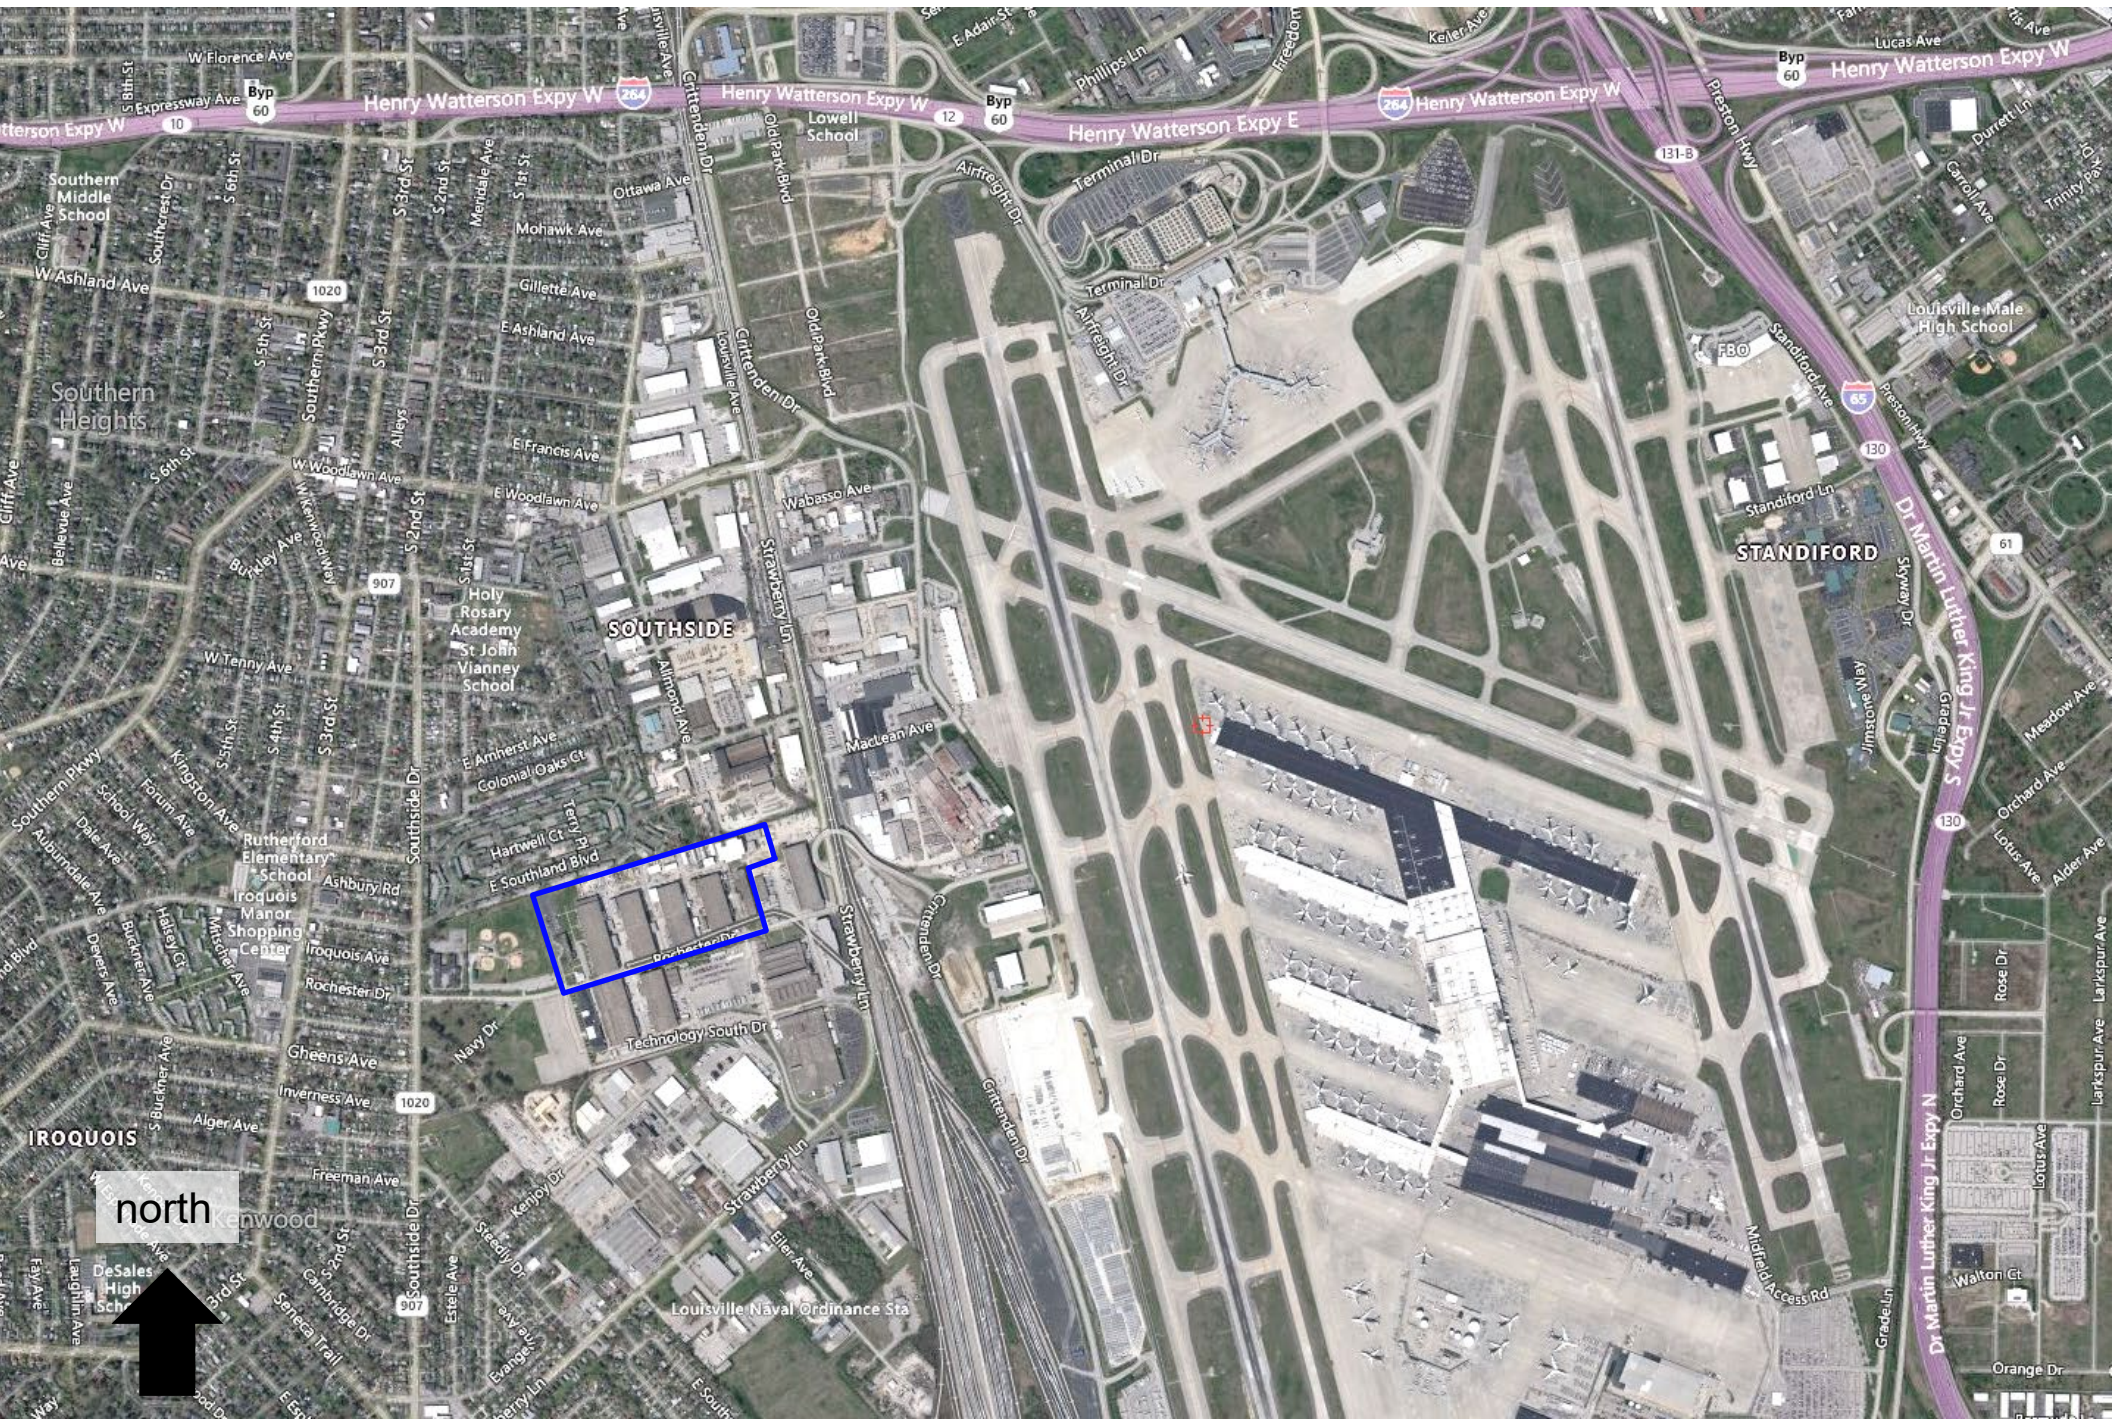

Planning Committee Hearing
January 12, 2021

Vicinity Map

Landscape and Fence Examples

Emerald Green Arborvitae: 12-14' tall and 3-4' wide
Typical installation height: 5-6'; growth rate 1' per year

Privacy Fence Example: 8' tall dark vinyl

Green Giant Arborvitae: 40-50' tall and 12'-18' wide
Typical installation height: 6-8'; growth rate 3-4' per year

New Landscaping and Fence Conceptual Image

Existing View

Proposed Improved View

Thank you on
behalf of