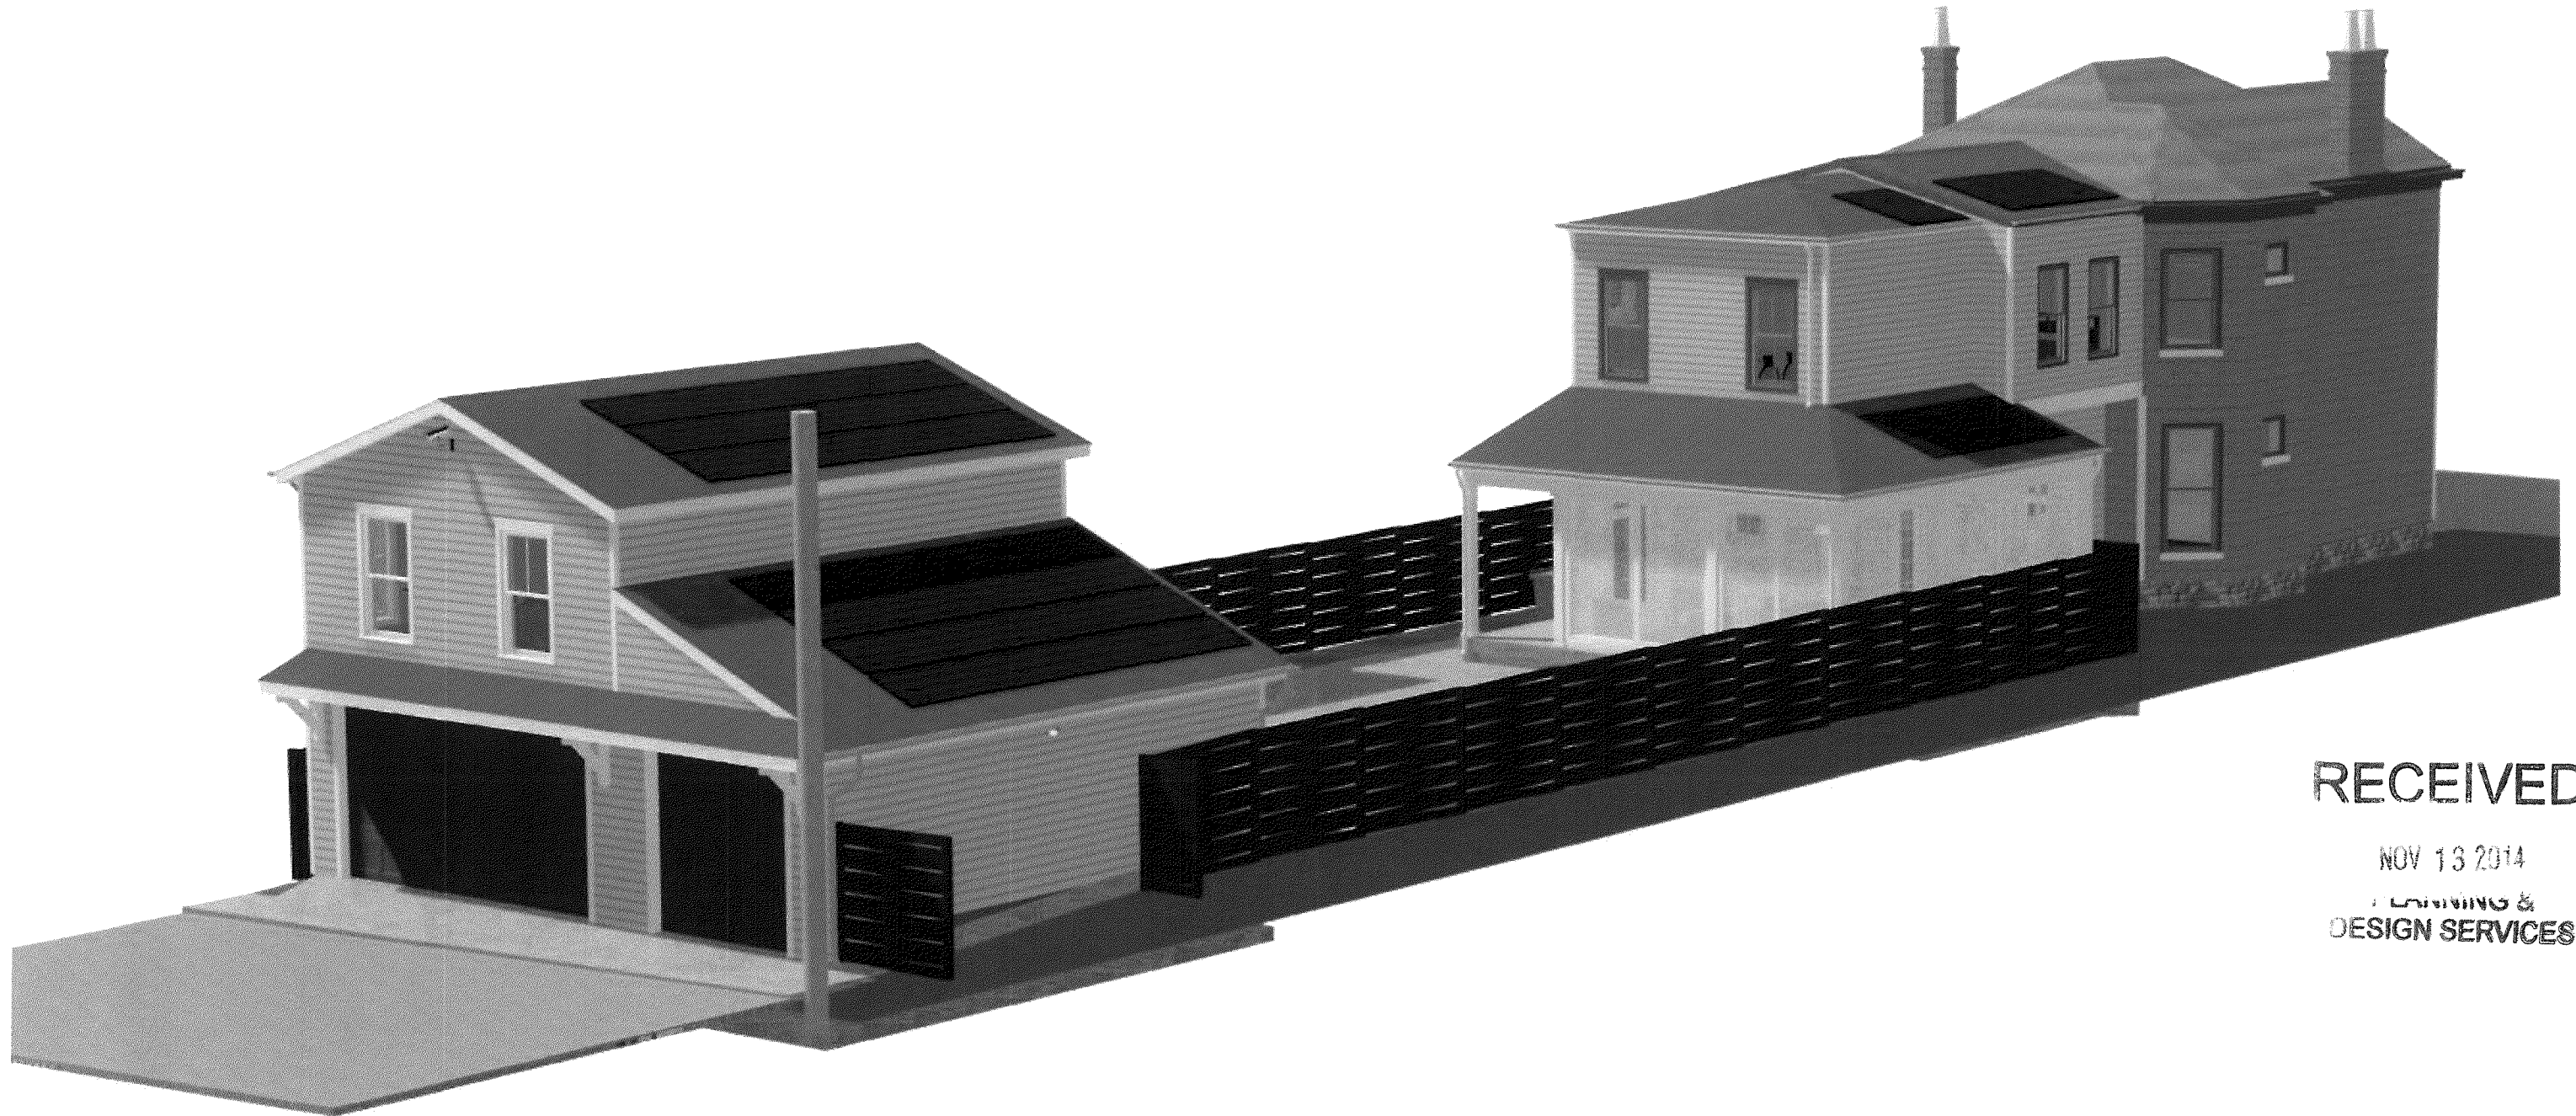

1034 EVERETT AVE.  
LOUISVILLE, KY 40204

11/12/2014

**RECEIVED**

NOV 13 2014

PLANNING &  
DESIGN SERVICES

CHARLIE WILLIAMS DESIGN, INC.  
1626 WINDSOR PLACE  
LOUISVILLE, KY 40204  
502 459 1810

MVARIANCE11014