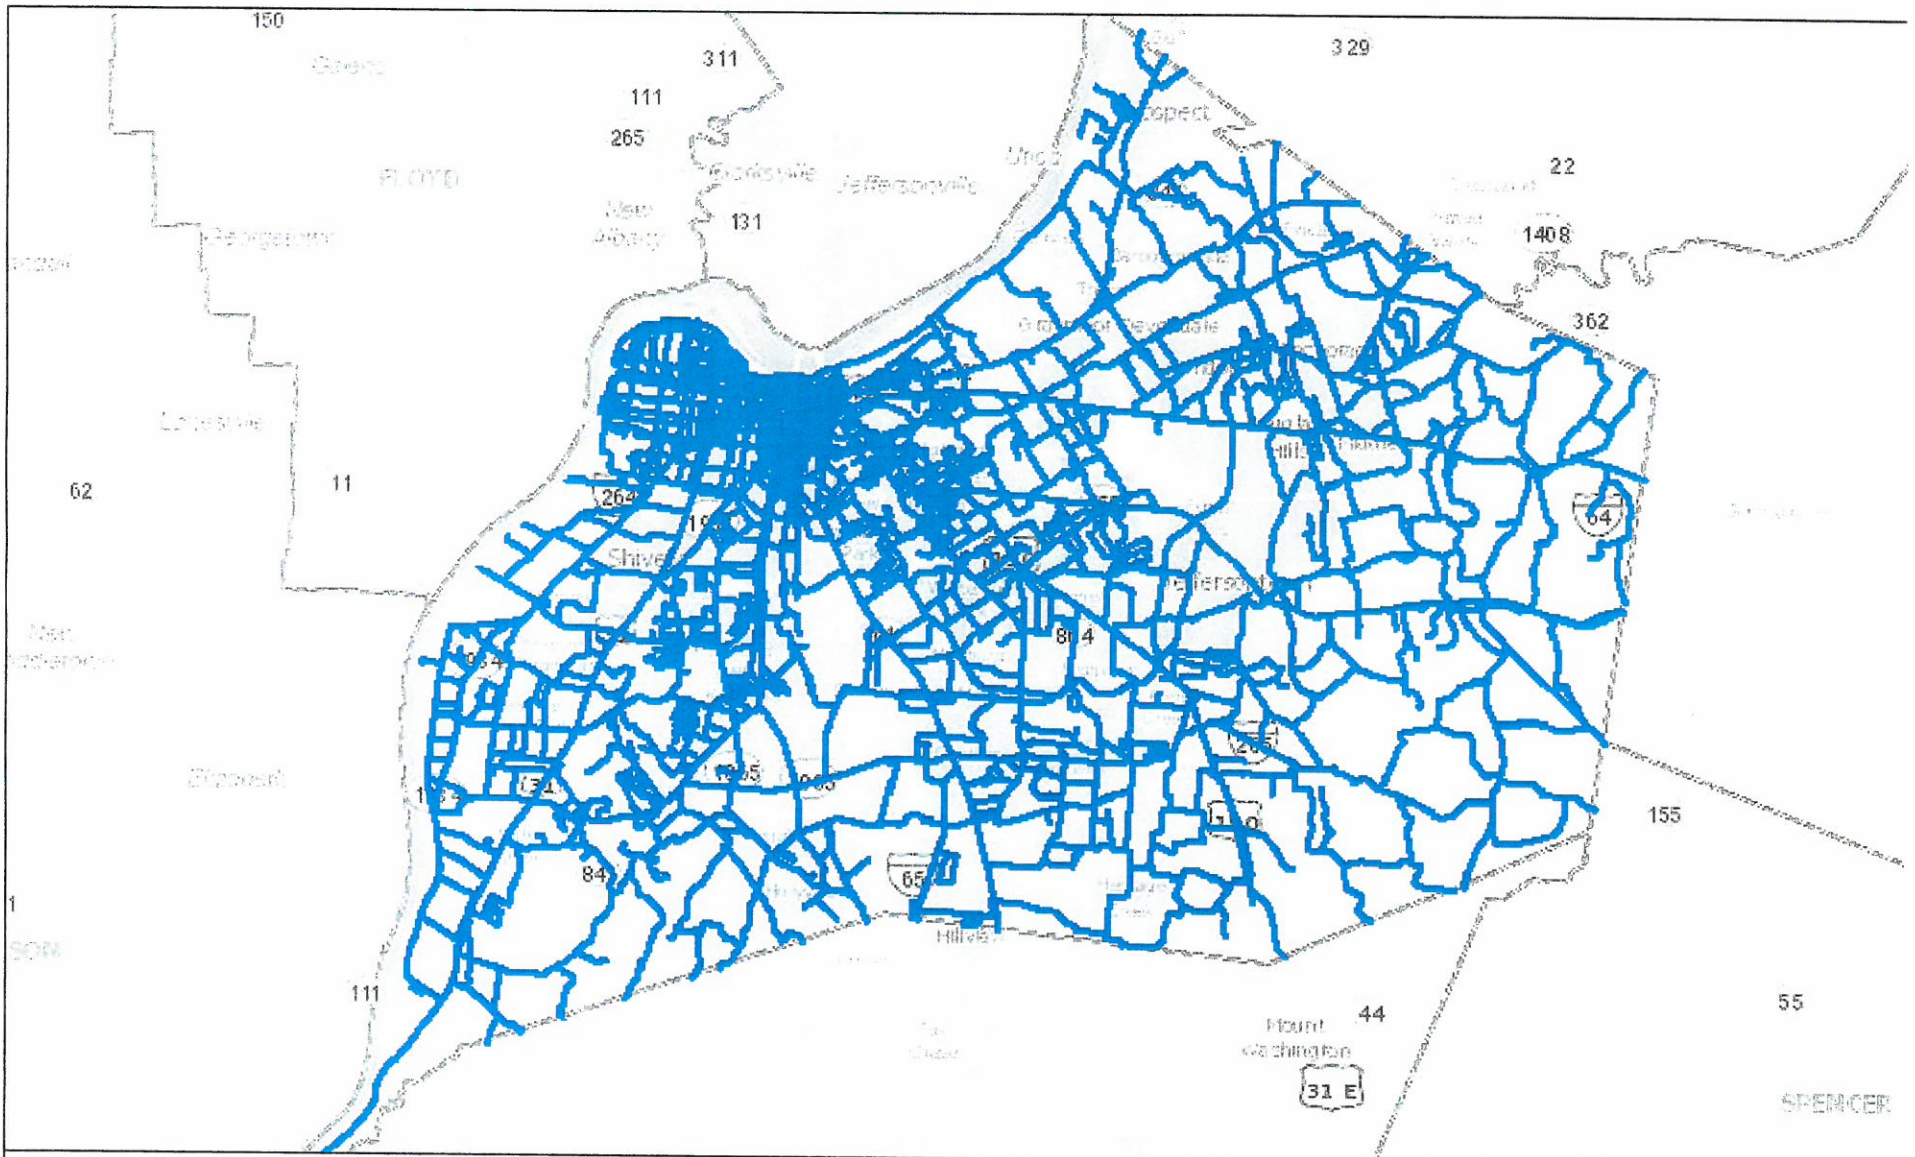

**LOUISVILLE METRO
SNOW ROUTES
2016 - 2017**

Snow Route Districts

— East District	— SWMS
— Central District	— Parks
— West District	— Vacant Lots

Metro Louisville Snow Status Map

11/4/2016 4:43:35 PM

Louisville Metro, MSD, LWC & PVA ©
This map is not a legal document and for general reference and identification.