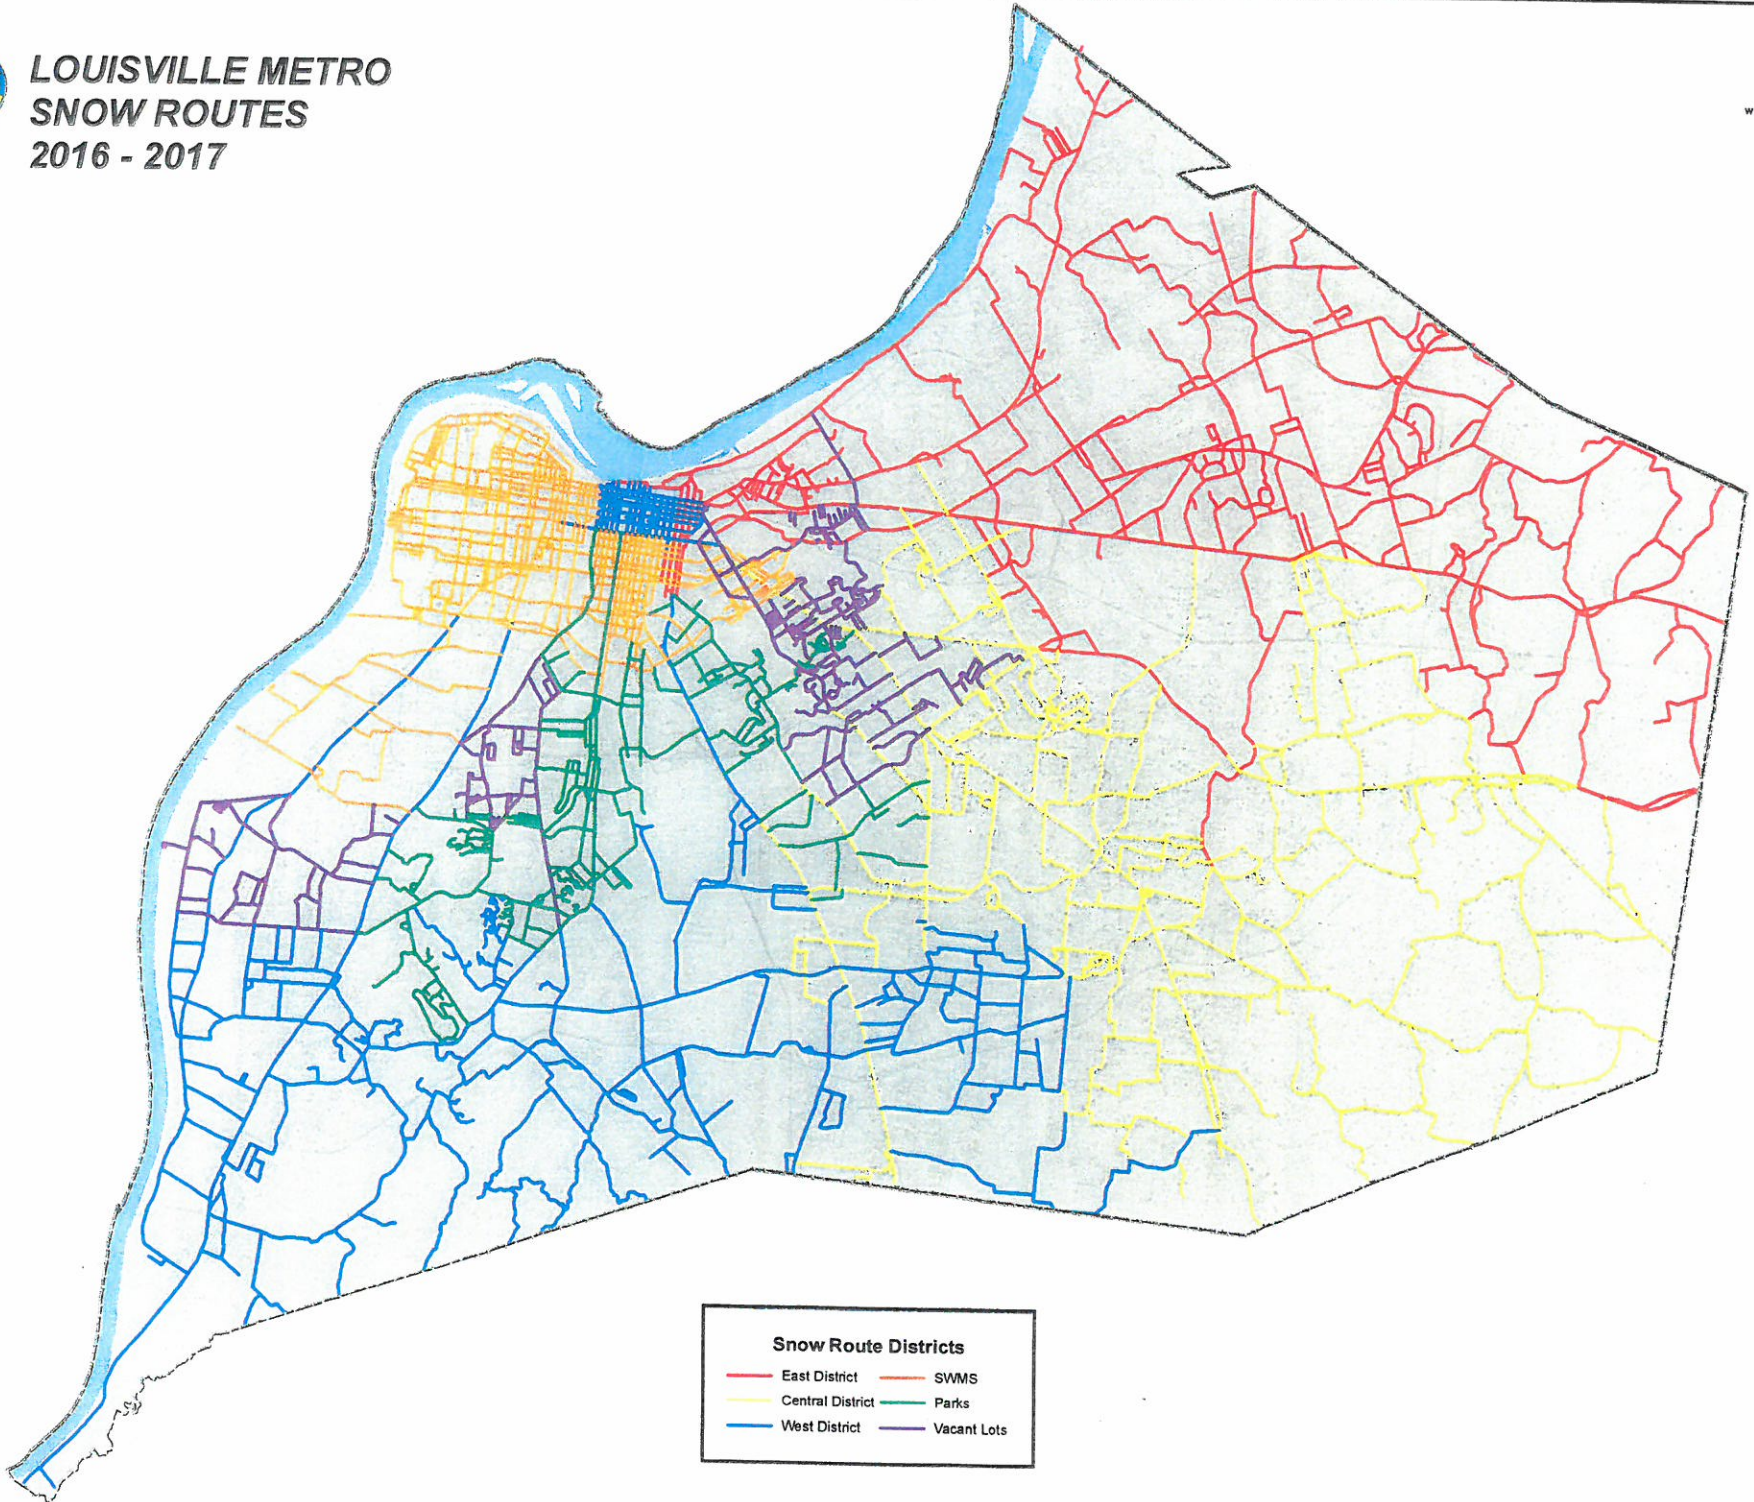

**LOUISVILLE METRO
SNOW ROUTES
2016 - 2017**

Snow Route Districts

— East District	— SWMS
— Central District	— Parks
— West District	— Vacant Lots

Metro Louisville Snow Status Map

11/4/2016 4:43:35 PM

Louisville Metro, MSD, LWC & PVA ©
This map is not a legal document and for general reference and identification.