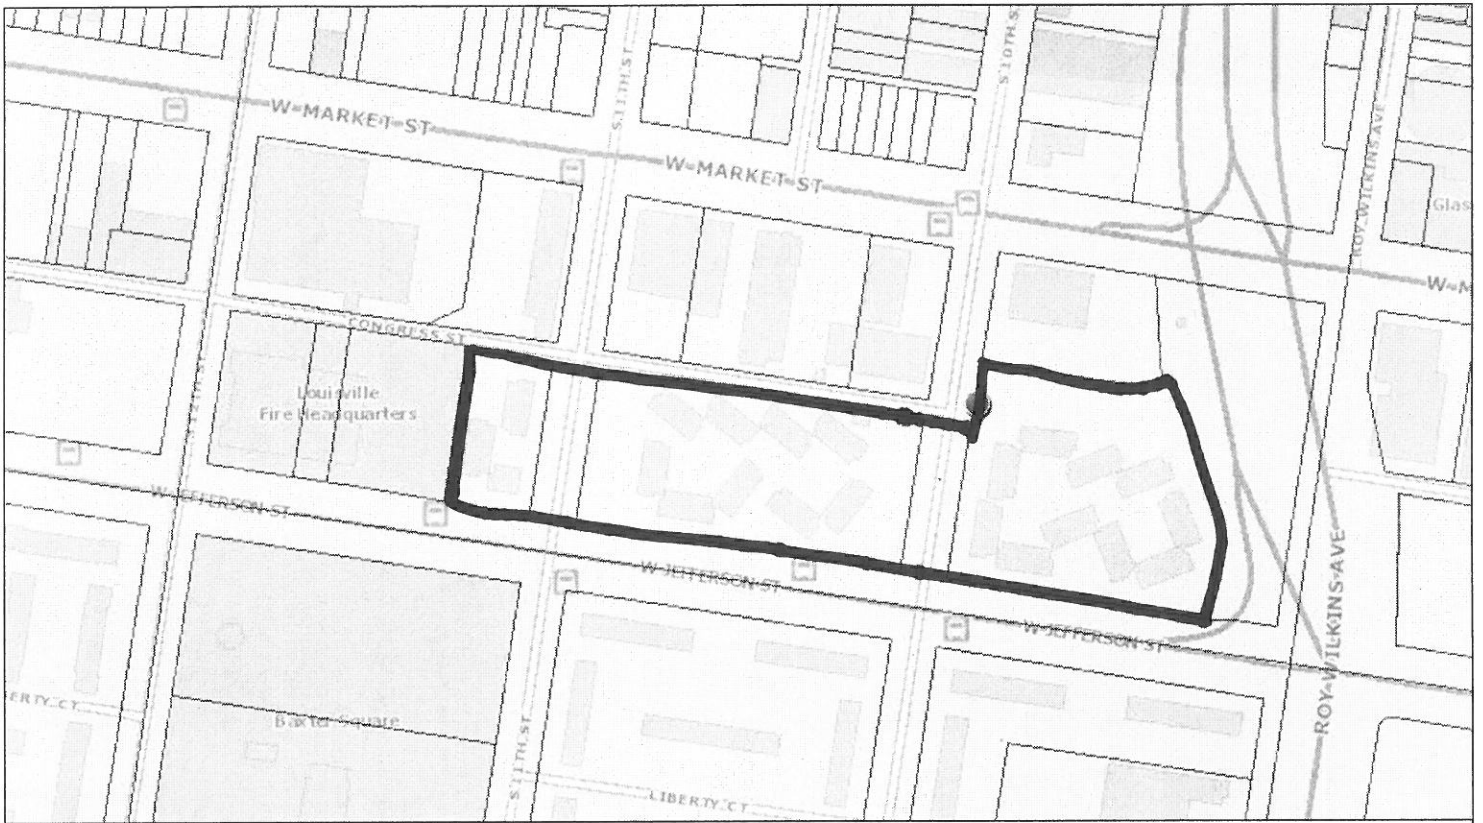

# ELEVENTH AND JEFFERSON DEVELOPMENT AREA

0 100 200ft

11/21/2017, 12:53:49 PM

Louisville Metro, MSD, LWC & PVA © 2017  
This map is not a legal document and should only be used for general reference and identification.