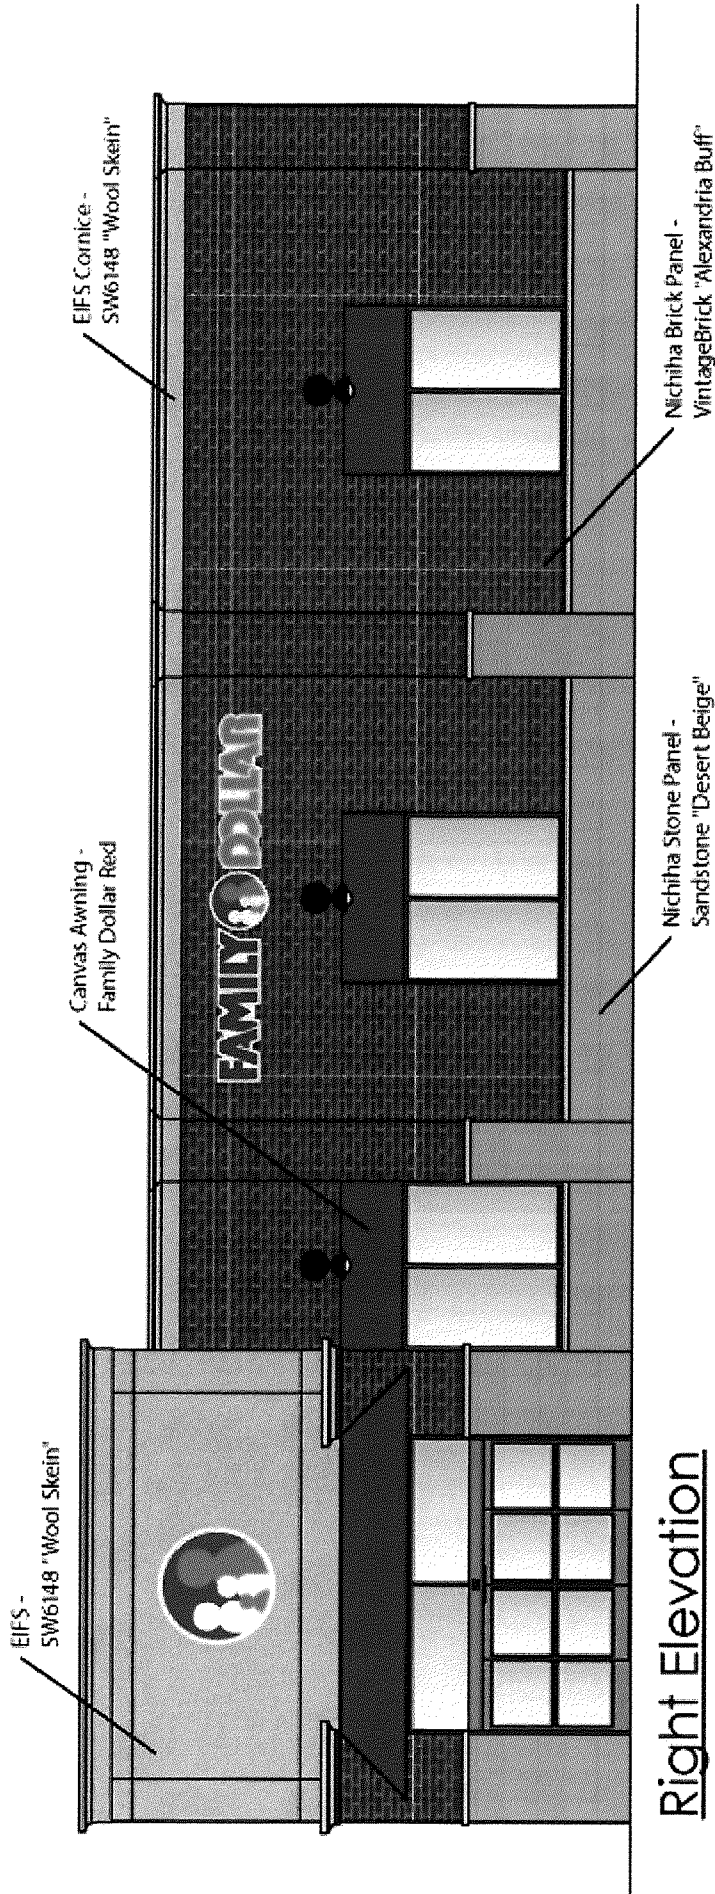

EIFS - SW6148 "Wool Skein"

EIFS Cornice - SW6148 "Wool Skein"

Canvas Awning - Family Dollar Red

Nichha Brick Panel - VintageBrick "Alexandria Buff"

Nichha Stone Panel - Sandstone "Desert Beige"

Front Elevation

West elevation

1972M1030

Right Elevation

South (Market St.) elevation

Rear Elevation

East (39th St.) elevation

197/11/1020

Left Elevation

North (rear) elevation

1920111030