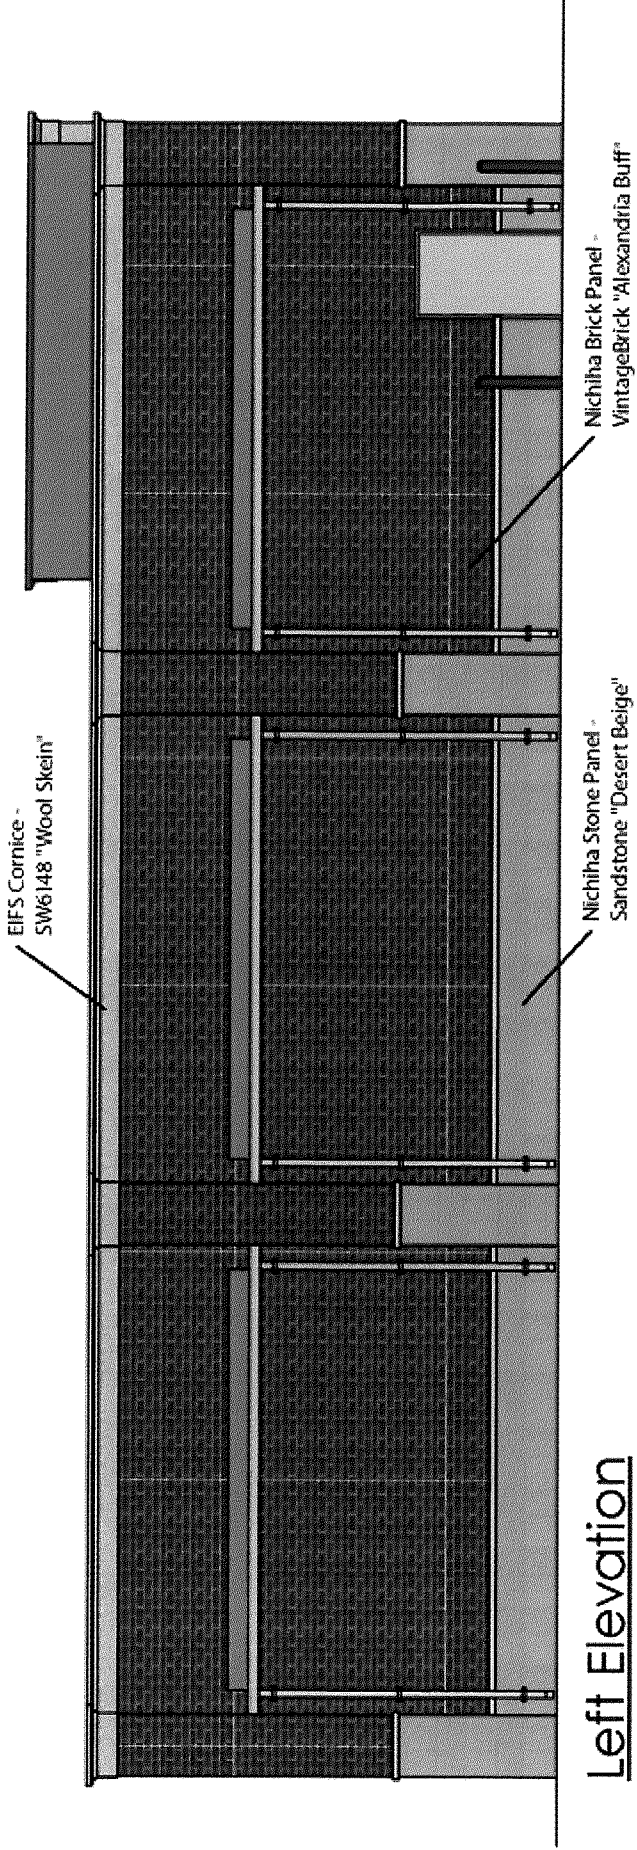

EIFS - SW6148 "Wool Skein"

EIFS Cornice - SW6148 "Wool Skein"

Canvas Awning - Family Dollar Red

Nichha Brick Panel - VintageBrick "Alexandria Buff"

Nichha Stone Panel - Sandstone "Desert Beige"

Front Elevation

West elevation

1972M1030

Right Elevation

South (Market St.) elevation

Rear Elevation

East (39th St.) elevation

197/11/1020

Left Elevation

North (rear) elevation

1920111030