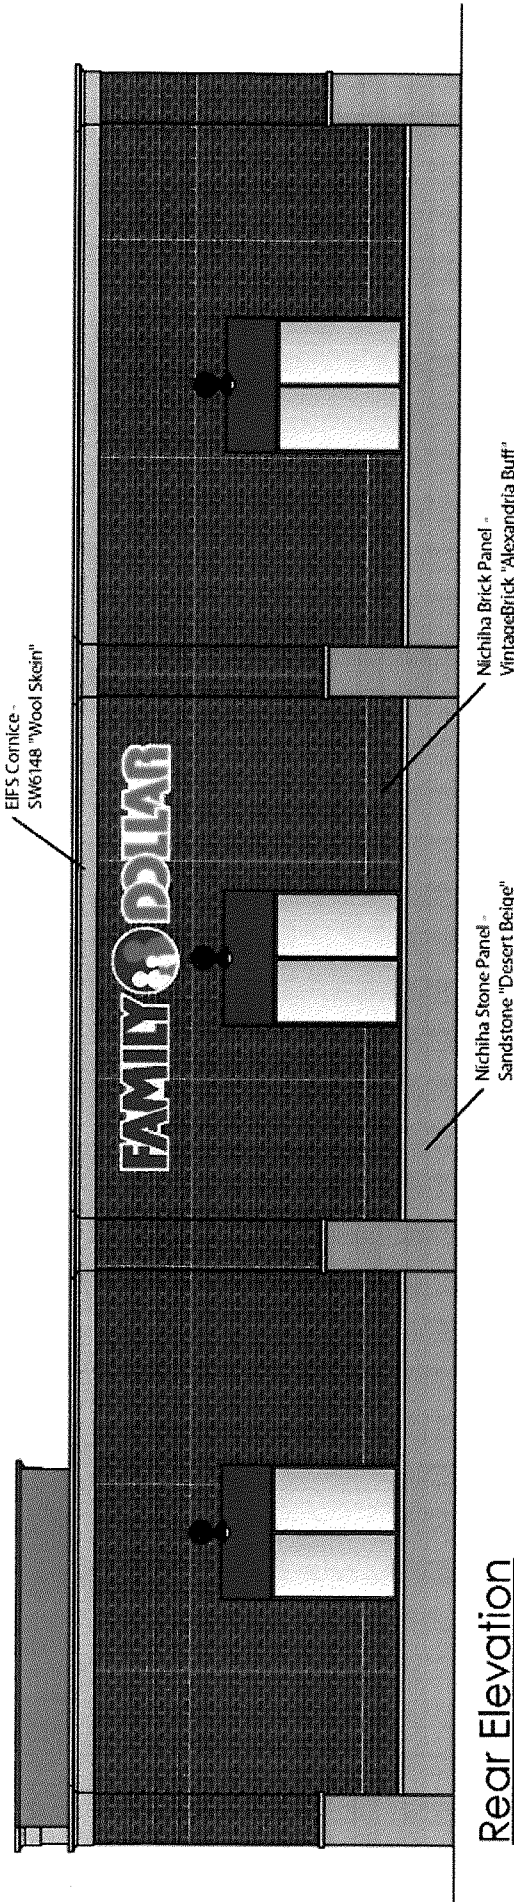

EIFS - SW6148 "Wool Skein"

EIFS Cornice - SW6148 "Wool Skein"

Canvas Awning - Family Dollar Red

Nichha Brick Panel - VintageBrick "Alexandria Buff"

Nichha Stone Panel - Sandstone "Desert Beige"

Front Elevation

West elevation

1972M1030

Right Elevation

South (Market St.) elevation

Rear Elevation

East (39th St.) elevation

197/11/1020

Left Elevation

North (rear) elevation

1920111030