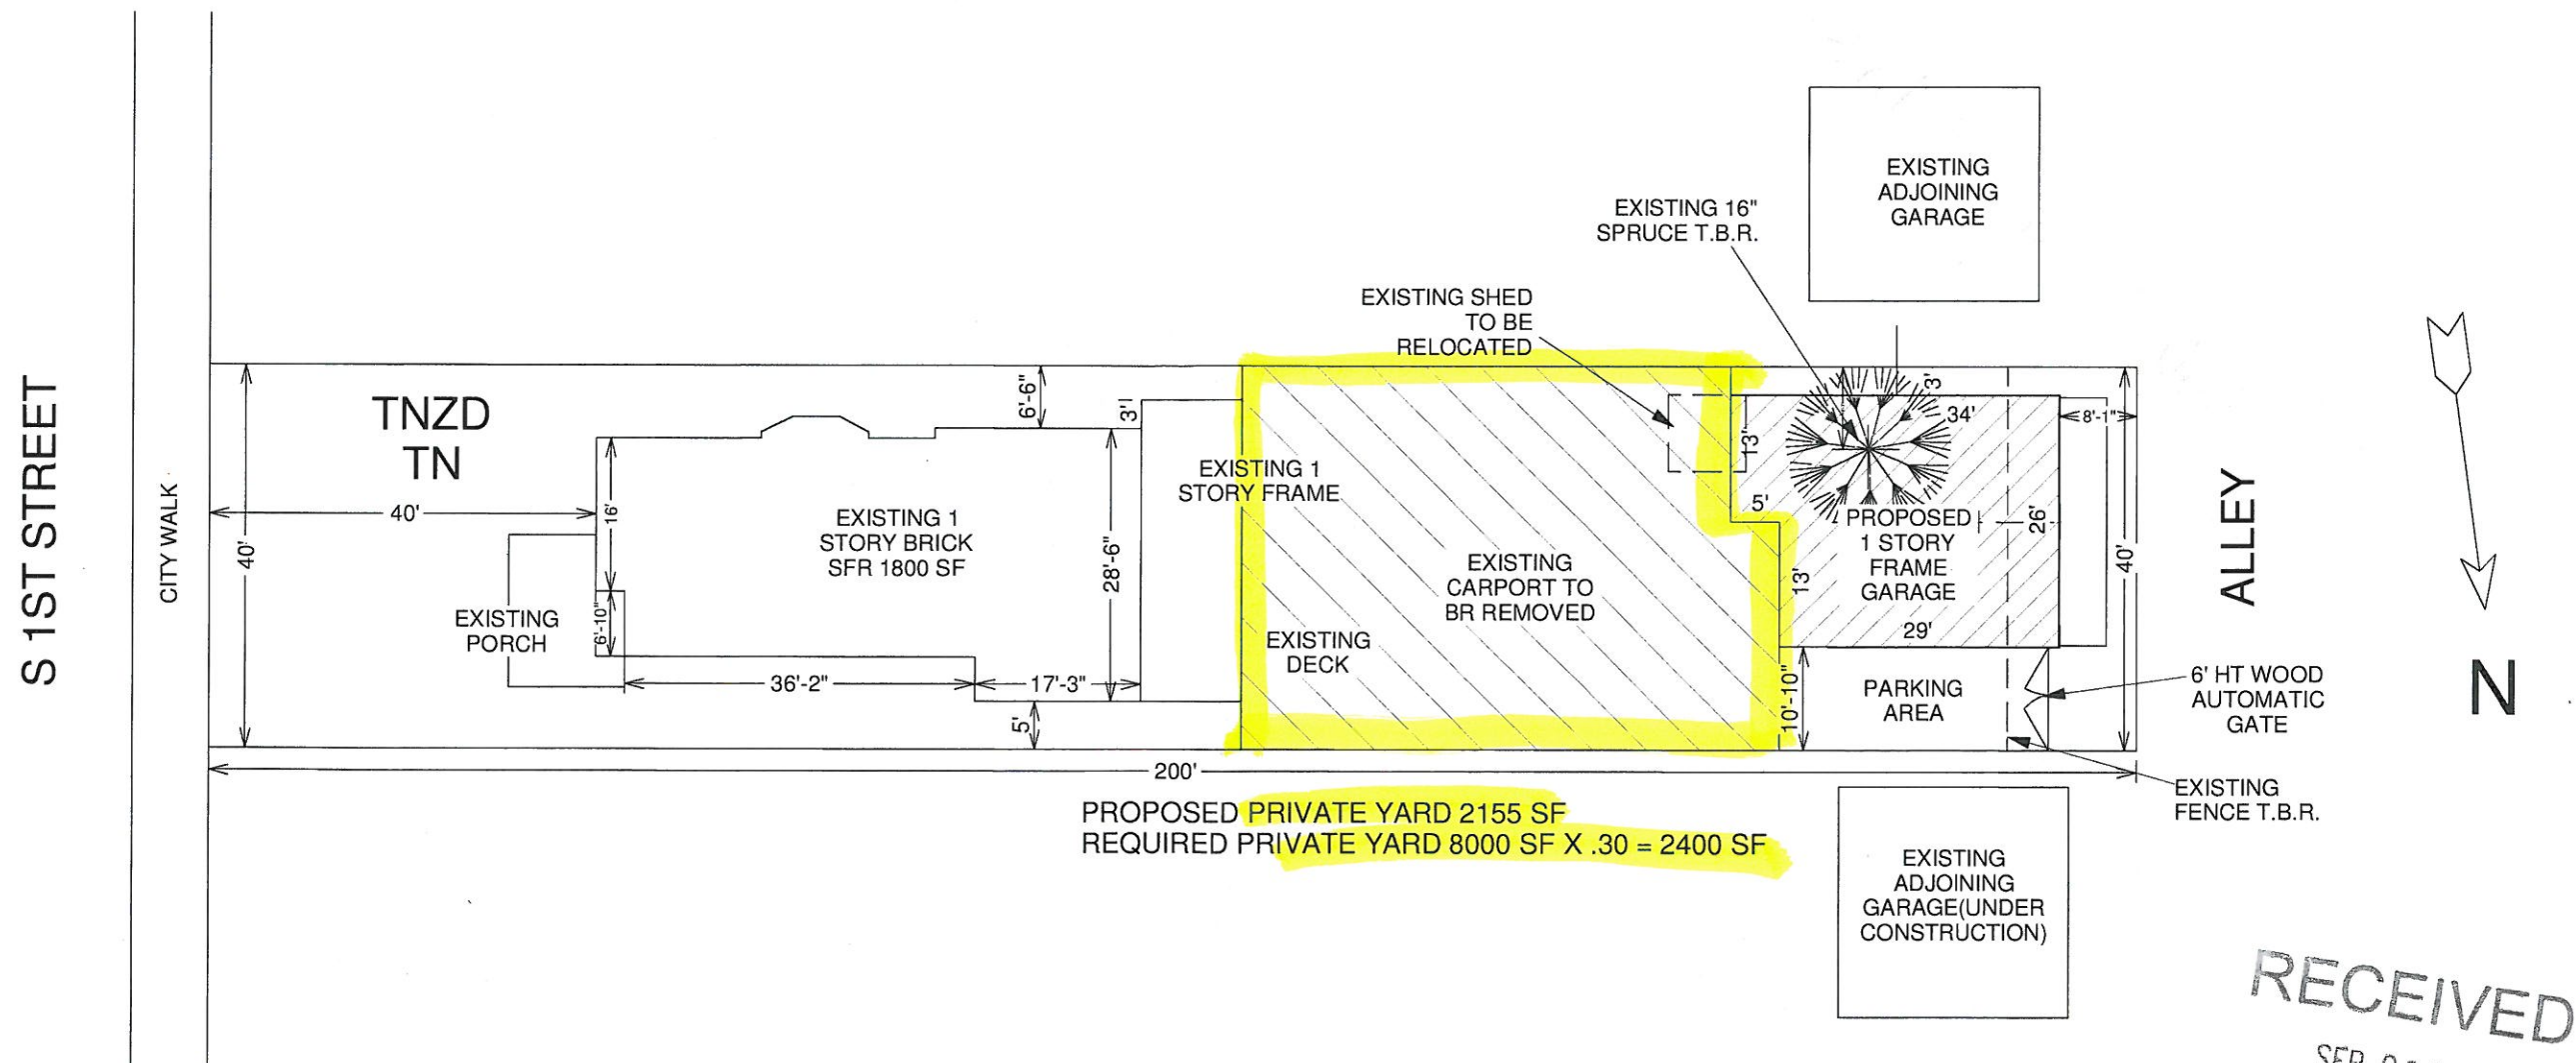

PROPOSED GARAGE
1342 S 1ST STREET
LOUISVILLE, KY 40208

RECEIVED

SEP 09 2014
PLANNING &
DESIGN SERVICES

CHARLIE WILLIAMS DESIGN, INC.
1626 WINDSOR PLACE
LOUISVILLE, KY 40204
502 459 1810

14 VARIANCE 1086

PROPOSED SITE PLAN

SCALE 1"=20'