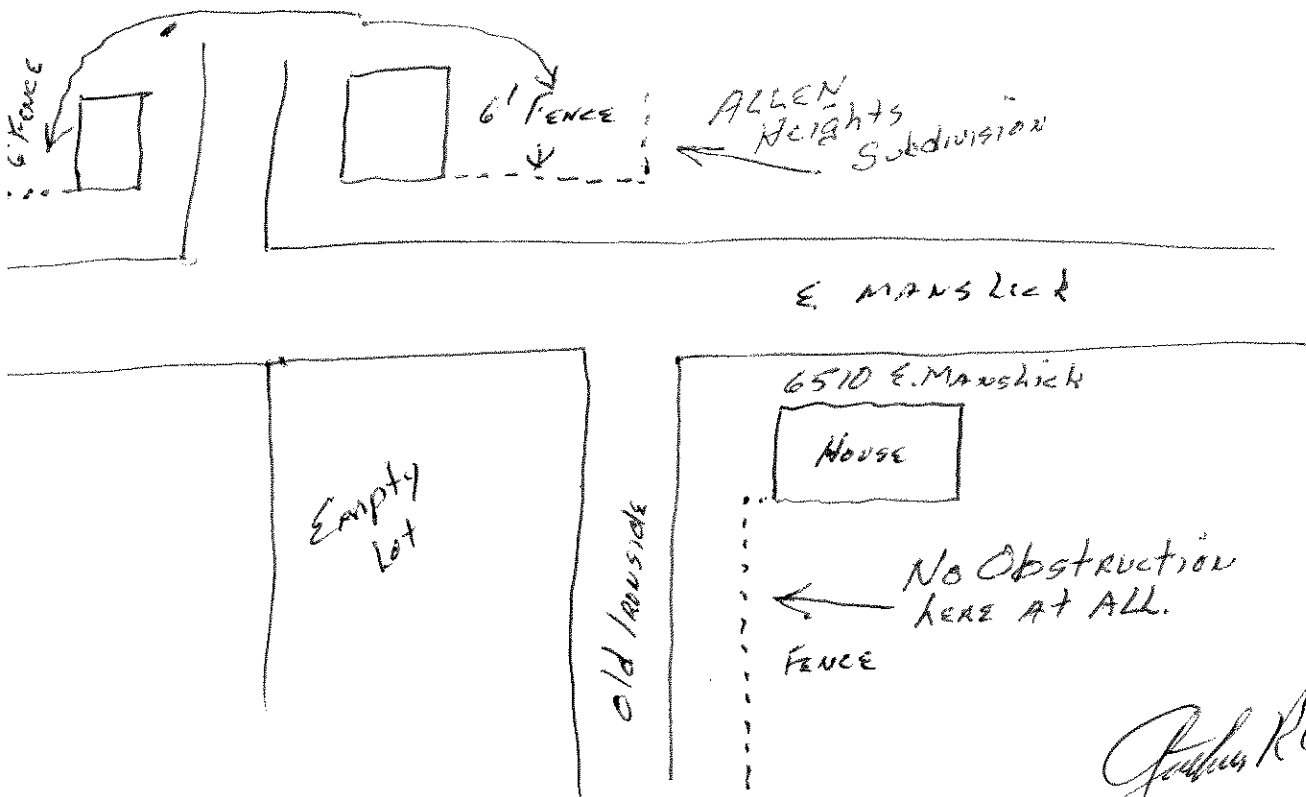

Arthur R Amos
6601 Muskett Dr
Lou, Ky 40228

In. Regards to Sub Property 6510 E Manslick Rd
CASE # 19-VARIANCE-0039

To Board of Zoning Adj on Mon, JAN 6, 2020.

I SEE NO REASON that said fence can't be
6 ft. High. It will Not obstruct any VISUAL TRAFFIC
FROM ANY DIRECTION. I Live right behind them and
I HAVE had a 6' fence for the last 20 years.

IN The subdivision right across from this property the
FIRST TWO Houses both have 6' fences Along E. Manslick

Al Andrews, P.E.

Department of Public Works

Engineering Manager

Metro Development Center.

444 South 5th Street, Suite 400

Louisville Ky 40202

Sep, 19, 2019

Jenny Estrada
6510 E Manslick Rd.
Louisville, Ky 40228
502(650-0512) jennyestrada40@gmail.com

Dear Al Andrews:

Through this letter we want to let you know that our fence is not an impediment to the pedestrians and this does not hinder the visibility of the drivers.