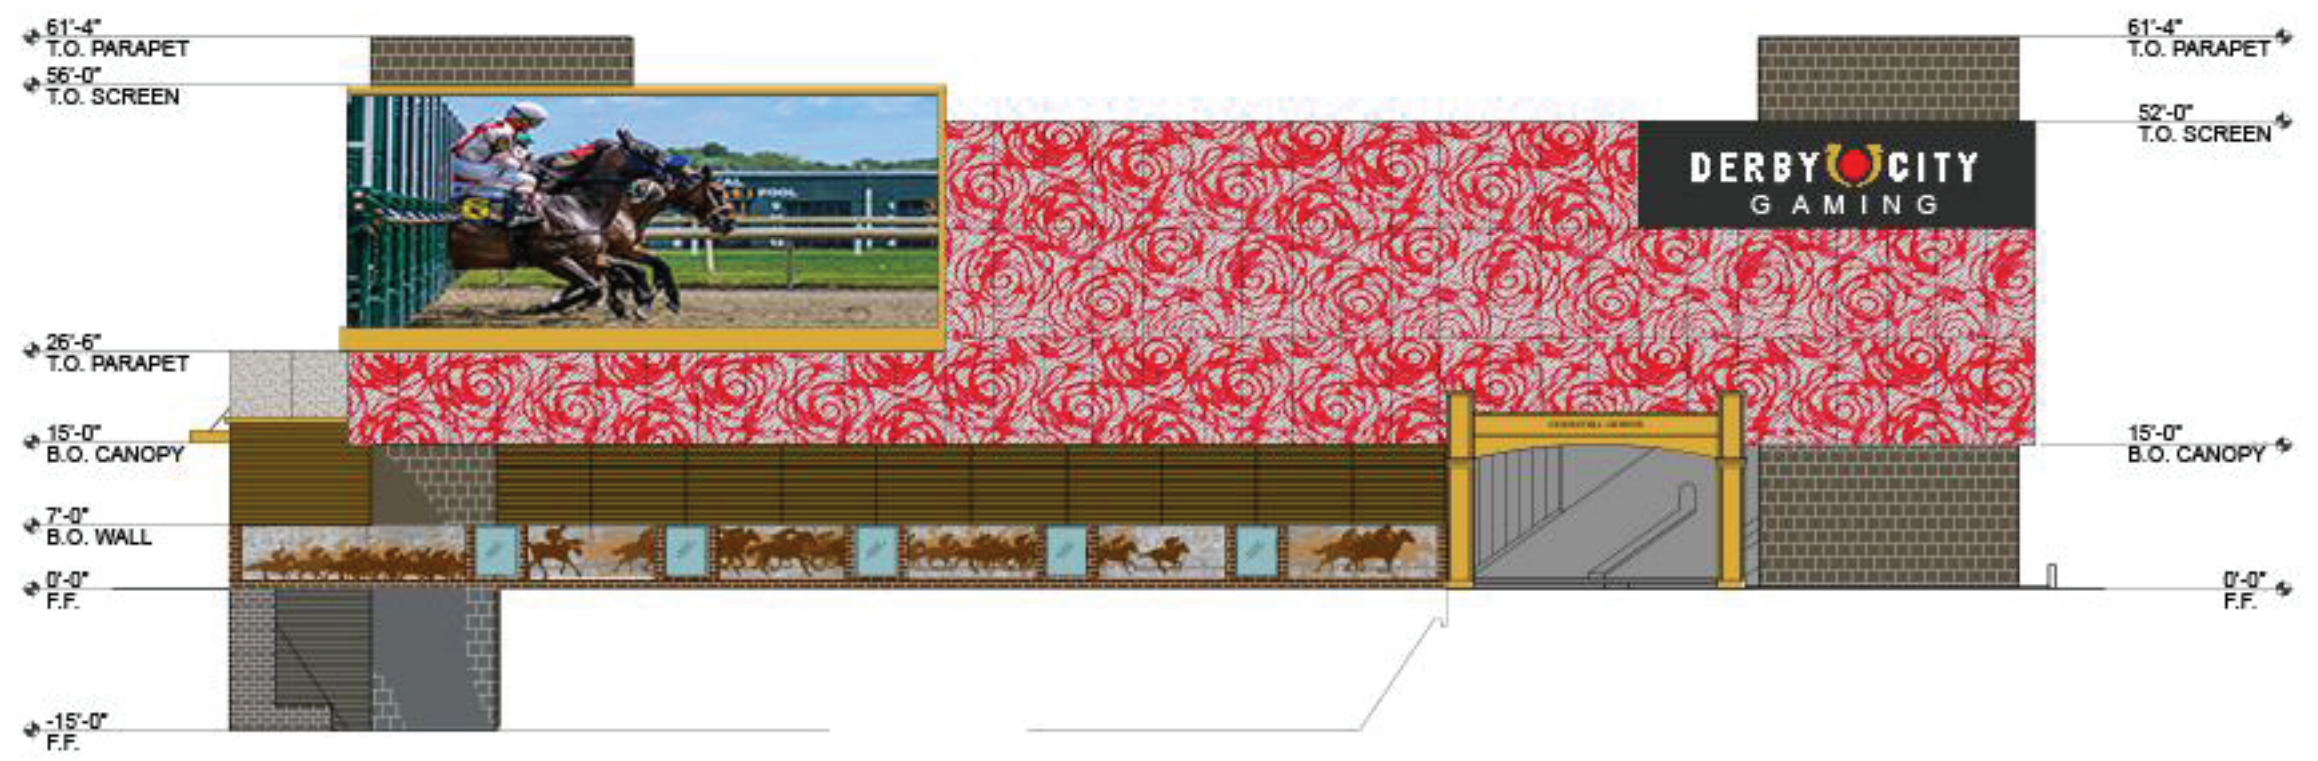

DATE: 08.24.2021

DERBY CITY GAMING DOWNTOWN

- KEY:**
- GOLD BAND
 - EIFS - PAINTED
 - METAL CANOPY
 - SIGN
 - GLAZING - CLEAR
 - ENTRY DOORS GLASS
 - MARKETING WINDOWS
 - EIFS - PAINTED
 - 3D OR 2D STACKED METAL SCULPTURE OF DIFFERENT VENUES OF PAST RACES T.B.D. OVER KENTUCKY LIMESTONE VENEER
 - CONCRETE GLAZED MASONRY
 - METAL LOUVERS - PAINTED (69.1% OPEN)
 - LASER CUT METAL ROSE SCREEN - BACKLIT
 - LED (SIZE 26' X 60')
 - EXISTING BROWN GRANITE STONE