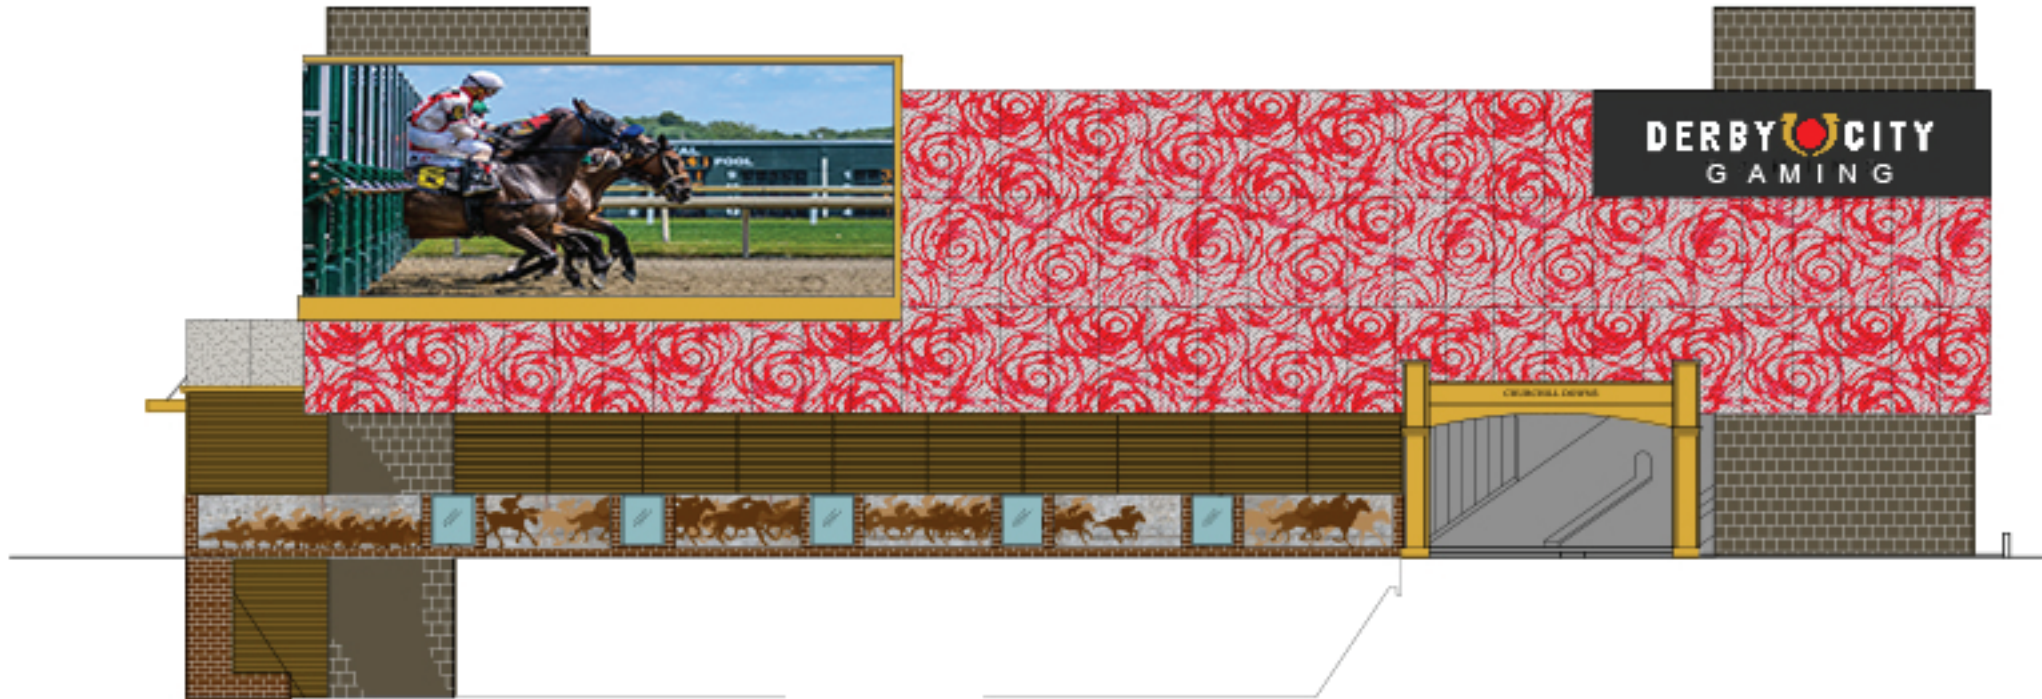

DATE: 08.24.2021

DERBY CITY GAMING DOWNTOWN

- KEY:**
- GOLD BAND
 - EIFS - PAINTED
 - METAL CANOPY
 - SIGN
 - GLAZING - CLEAR
 - ENTRY DOORS GLASS
 - MARKETING WINDOWS
 - EIFS - PAINTED
 - 3D OR 2D STACKED METAL SCULPTURE OF DIFFERENT VENUES OF PAST RACES T.B.D. OVER KENTUCKY LIMESTONE VENEER
 - CONCRETE GLAZED MASONRY
 - METAL LOUVERS - PAINTED (69.1% OPEN)
 - LASER CUT METAL ROSE SCREEN - BACKLIT
 - LED (SIZE 26' X 60')
 - EXISTING BROWN GRANITE STONE