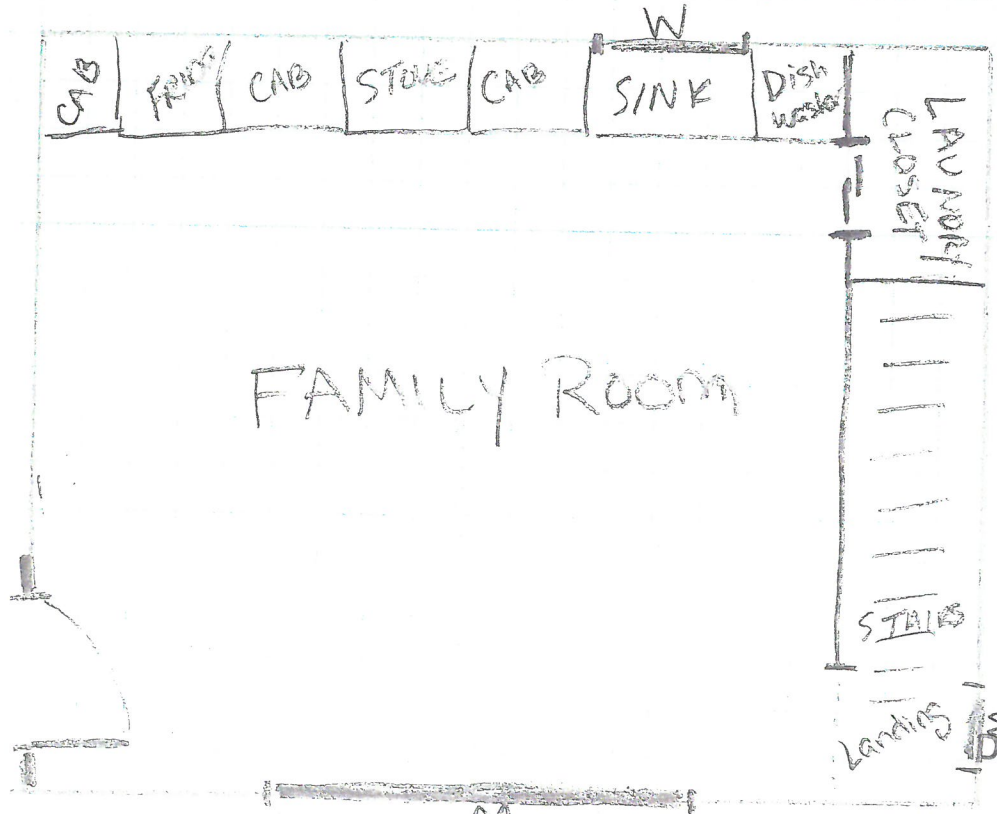

NO NEW CONSTRUCTION

Tuesday, December 3, 2019 | 11:43:22 AM

This map is not a legal document and should only be used for general reference and identification.

LOJIC © 2019

← 2205 DOUGLASS BLVD. →
LOW. KY 40205

↑ ELEANOR AVE. ↓

YARD

RECEIVED
OCT 28 2019
PLANNING &
DESIGN SERVICES

← ALLEY WAY → 19-i CUP : -0226