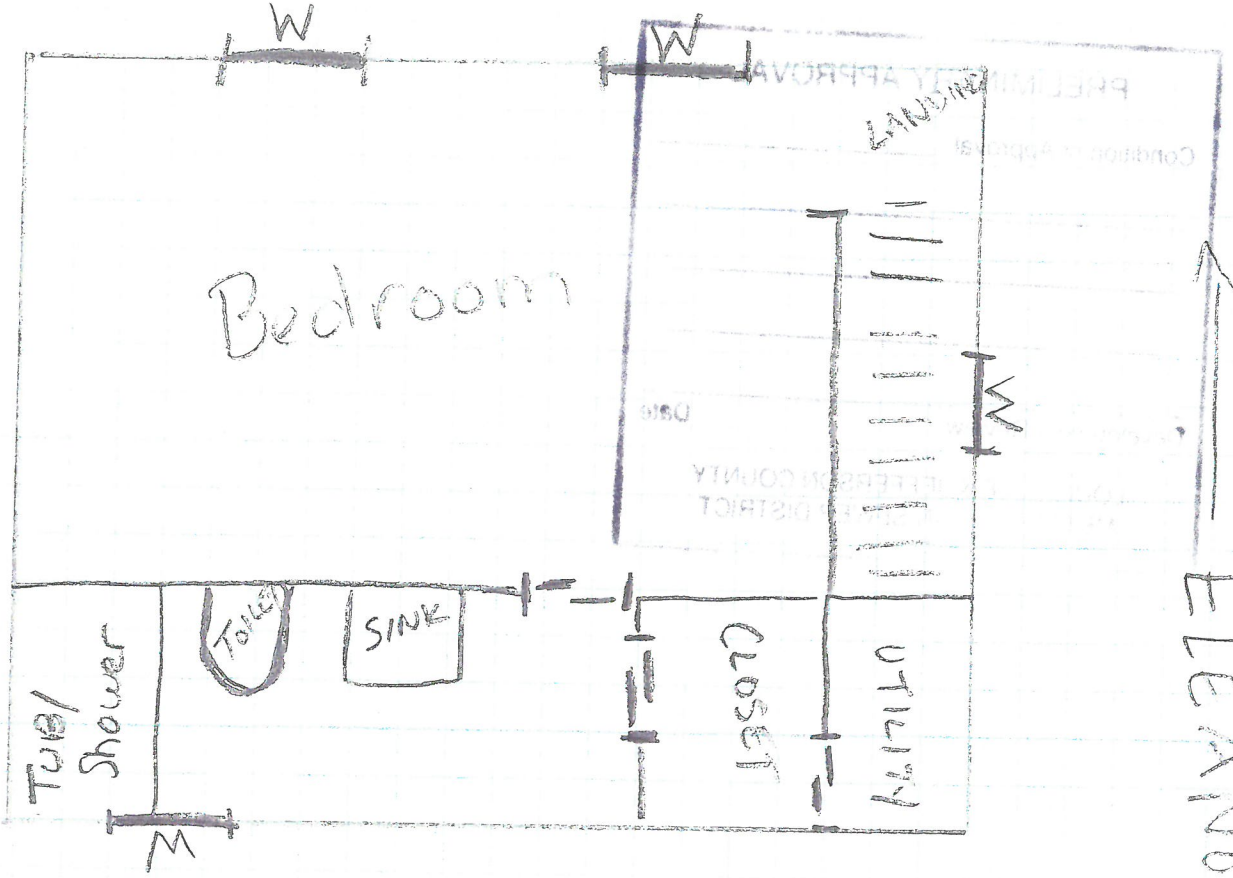

NO NEW CONSTRUCTION

Tuesday, December 3, 2019 | 11:43:22 AM

This map is not a legal document and should only be used for general reference and identification.

LOJIC © 2019

← 2205 DOUGLASS BLVD. →
LOW. KY 40205

↑ ELEANOR AVE. ↓

YARD

RECEIVED
OCT 28 2019
PLANNING &
DESIGN SERVICES

← ALLEY WAY → 19-i CUP : -0226