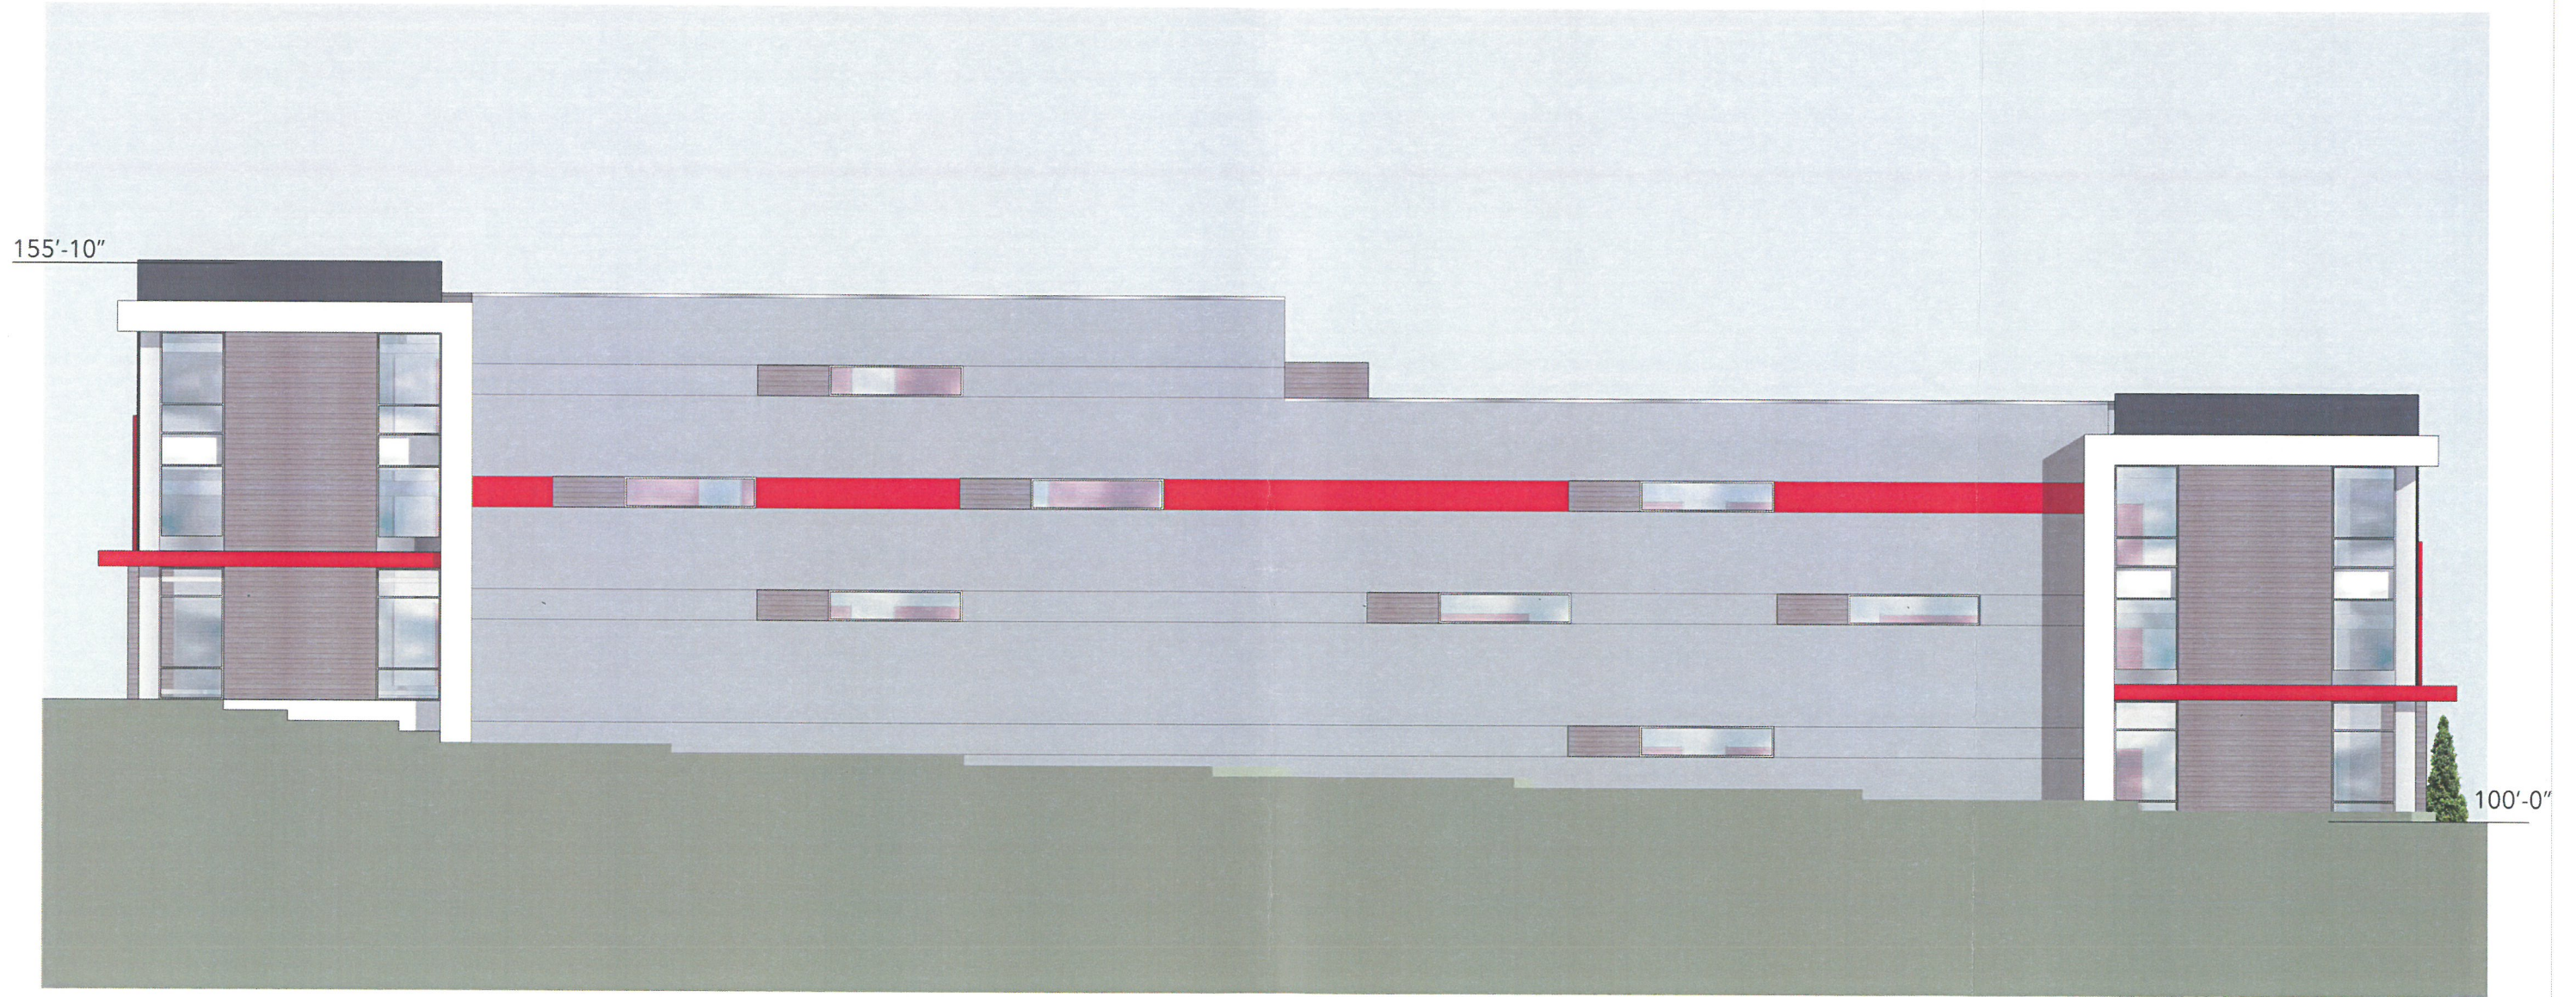

RECEIVED
JUN 14 2019
PLANNING &
DESIGN SERVICES

THE STORAGE PROJECT
12550 SYCAMORE STATION

EAST ELEVATION

19DEVPLAN1106/19COP1123

RECEIVED
JUN 14 2019
PLANNING &
DESIGN SERVICES

THE STORAGE PROJECT
12550 SYCAMORE STATION

SOUTH ELEVATION

THE STORAGE PROJECT
12550 SYCAMORE STATION

WEST ELEVATION

RECEIVED
JUN 14 2019
PLANNING &
DESIGN SERVICES

06.10.2019
DONHOFF KARGL NALL ARCHITECTS
COPYRIGHT 2019

19DEVPLAN1106/19COR1123