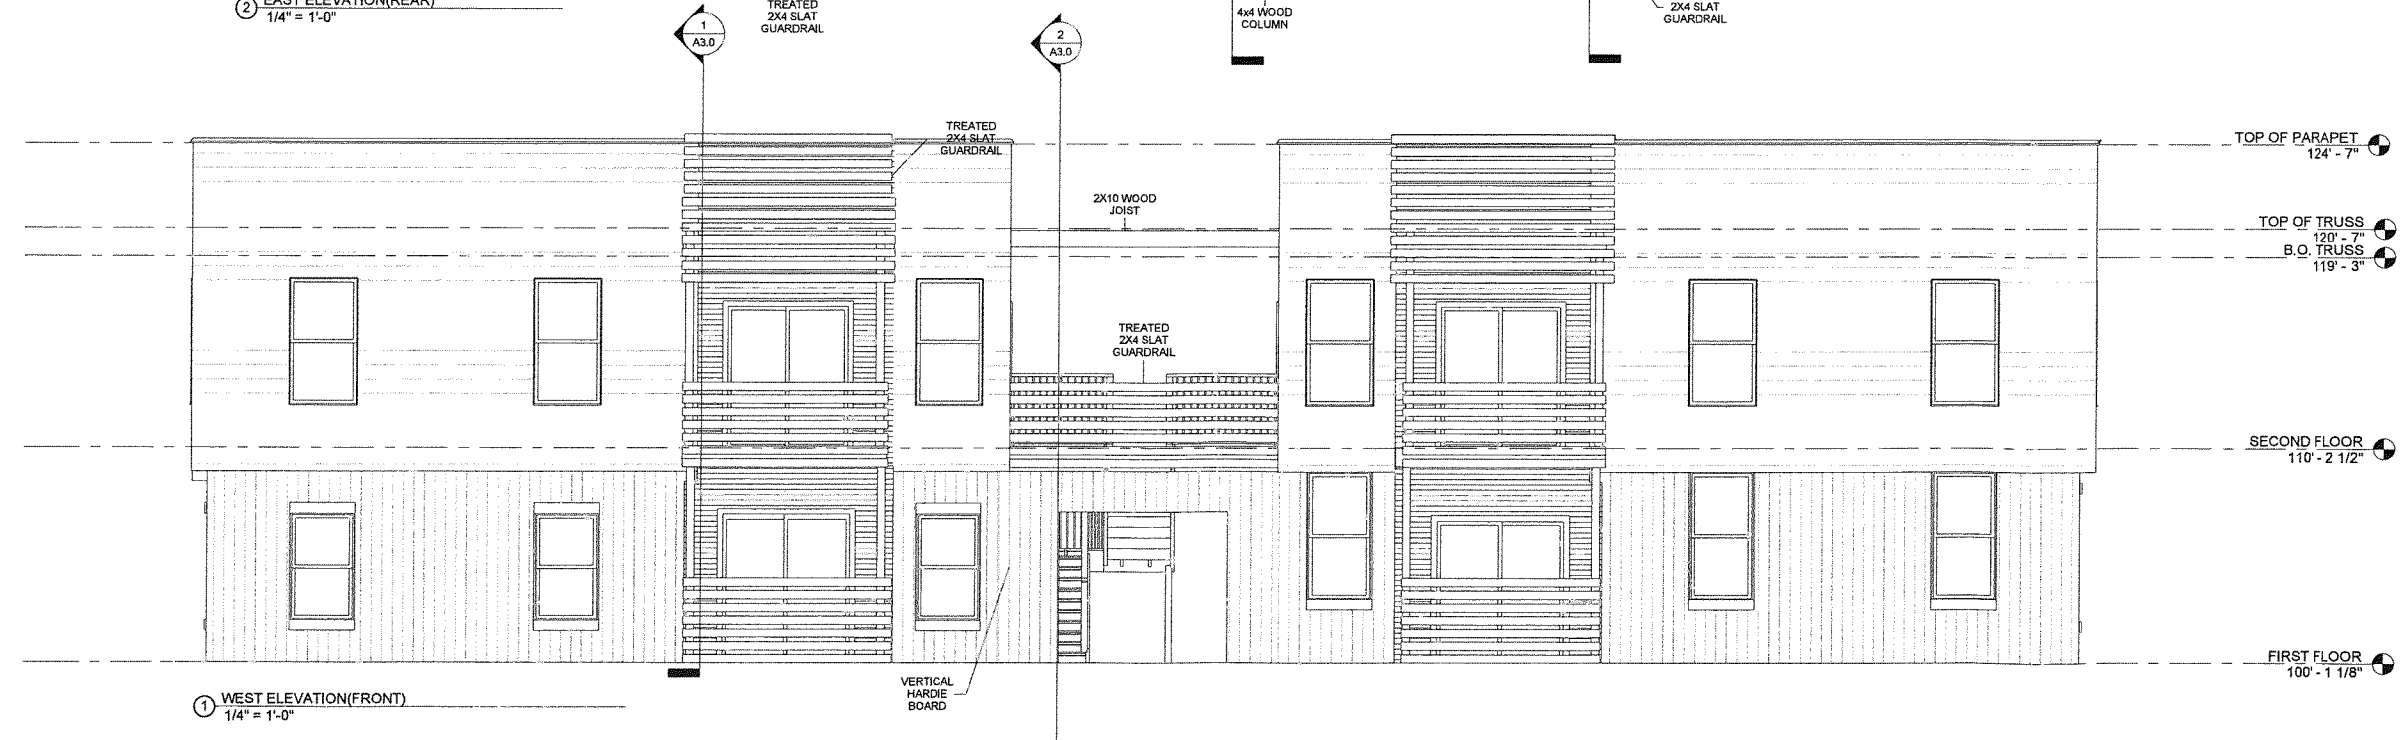

studio kremer architects
3256 Ruckriegel Parkway, Louisville, KY 40299
TEL 502.499.1100 FAX 499.1101

URBAN ACUPUNCTURE, LLC
2500 Montgomery
LOUISVILLE, KENTUCKY

EXTERIOR ELEVATIONS
UA WORKFORCE HOUSING
8 UNIT APARTMENT BUILDING
LOUISVILLE - KENTUCKY

DATE: 7/29/2016
DRAWN BY: AF
CHECKED BY: SEK
REVISIONS:

2016-10

A2.0

RECEIVED
AUG 29 2016
PLANNING &
DESIGN SERVICES