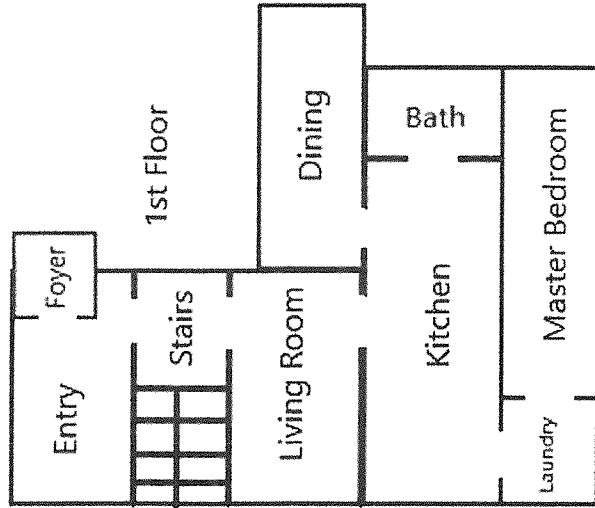

RECEIVED

SEP 27 2018

PLANNING &
DESIGN SERVICES

2069 S Preston St. Louisville, KY 40217

78 CUP 1170