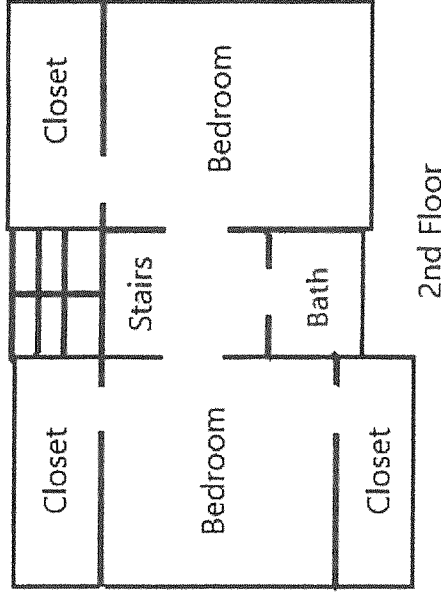

RECEIVED

SEP 27 2018

PLANNING &
DESIGN SERVICES

2069 S Preston St. Louisville, KY 40217

78 CUP 1170