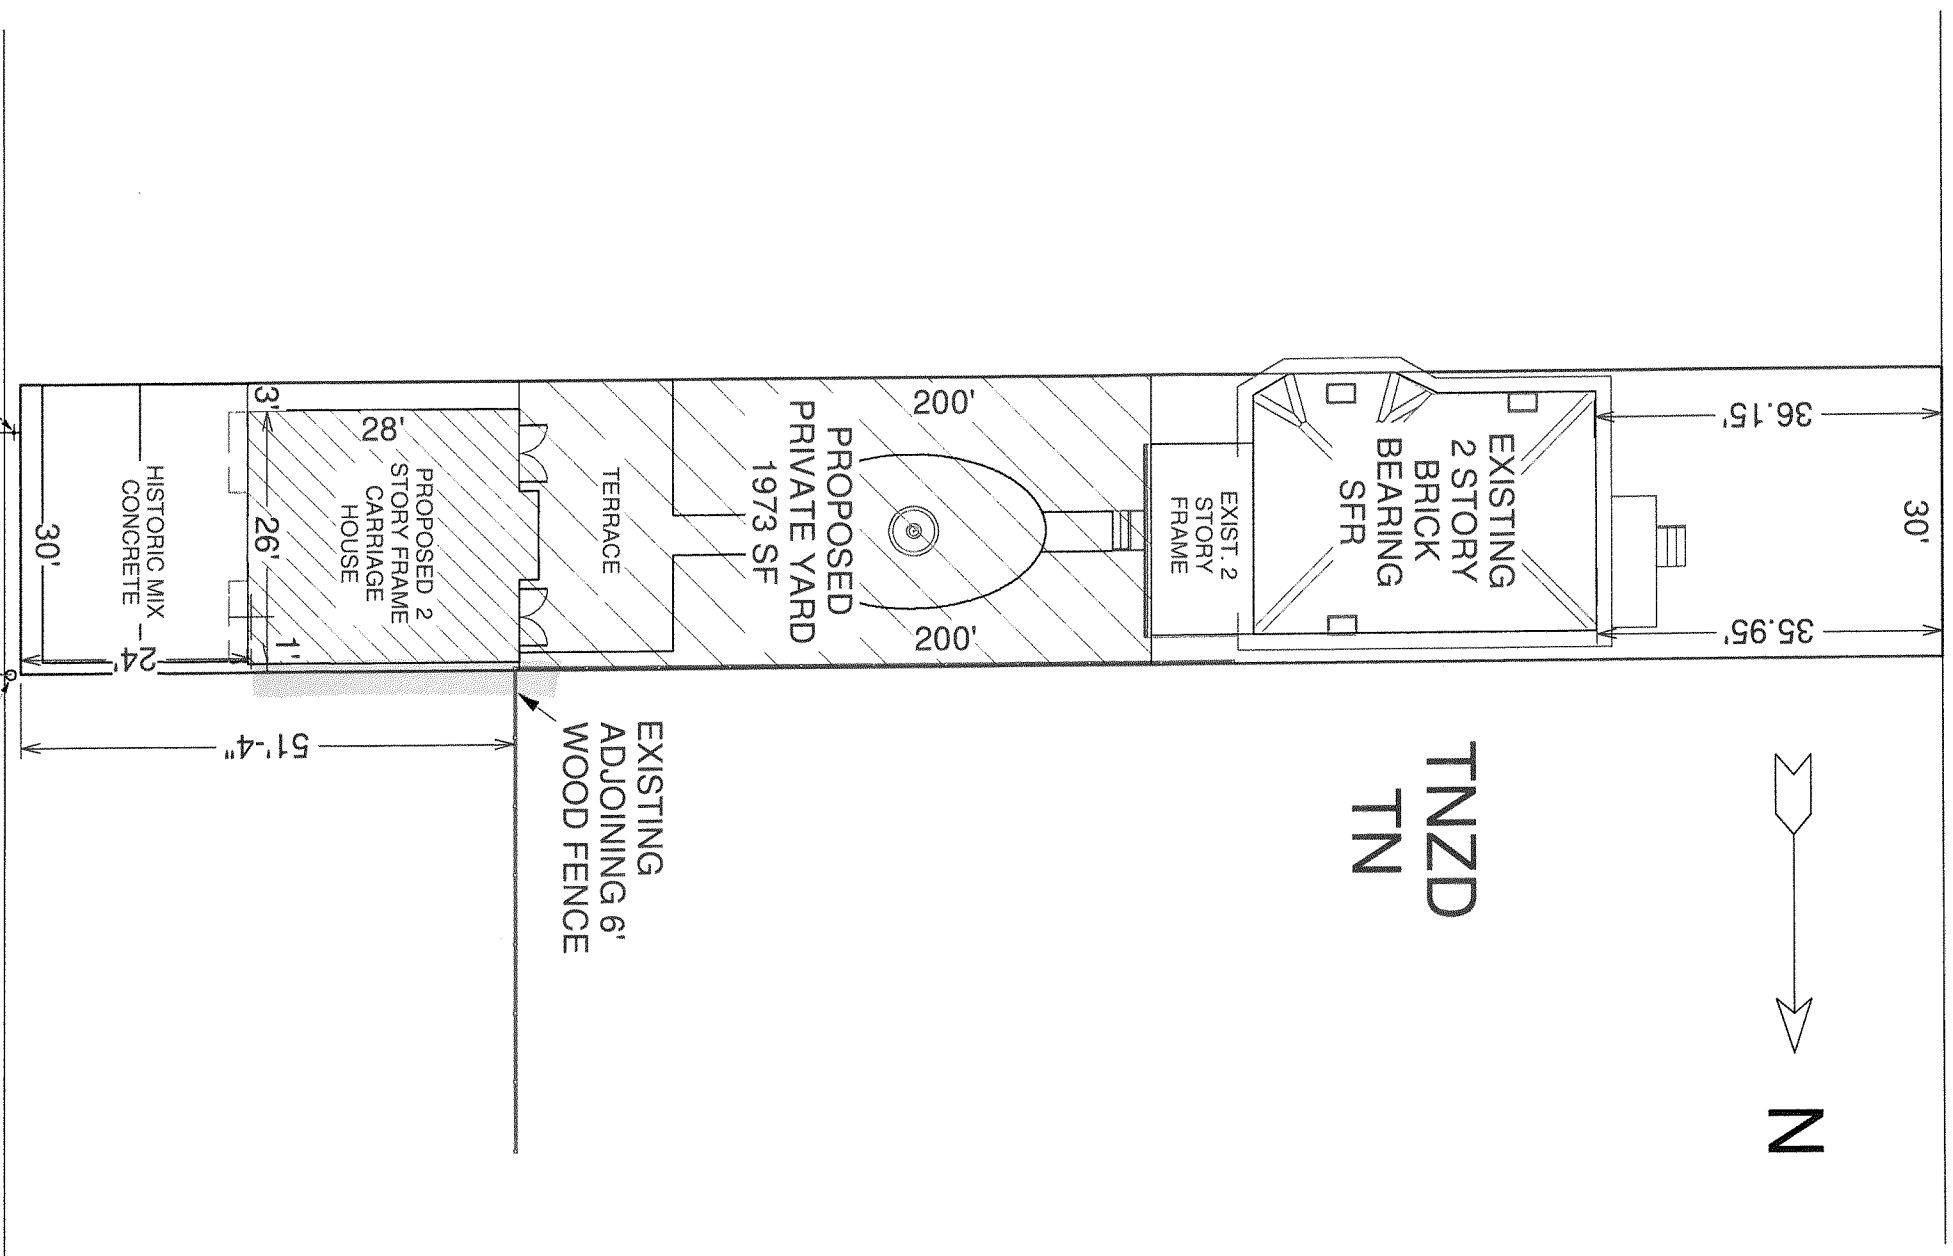

S 6TH ST 60' RW

TNZZD  
TN

CARRIAGE HOUSE  
1455 S 6TH ST  
LOUISVILLE, KY 40208

8-20-2015

RECEIVED

OCT 29 2015

PLANNING &  
DESIGN SERVICES

15 VANCE WAY

SITE PLAN

SCALE 1"=20'

CHARLIE WILLIAMS DESIGN, INC.  
1626 WINDSOR PLACE  
LOUISVILLE, KY 40204  
502 459 1810