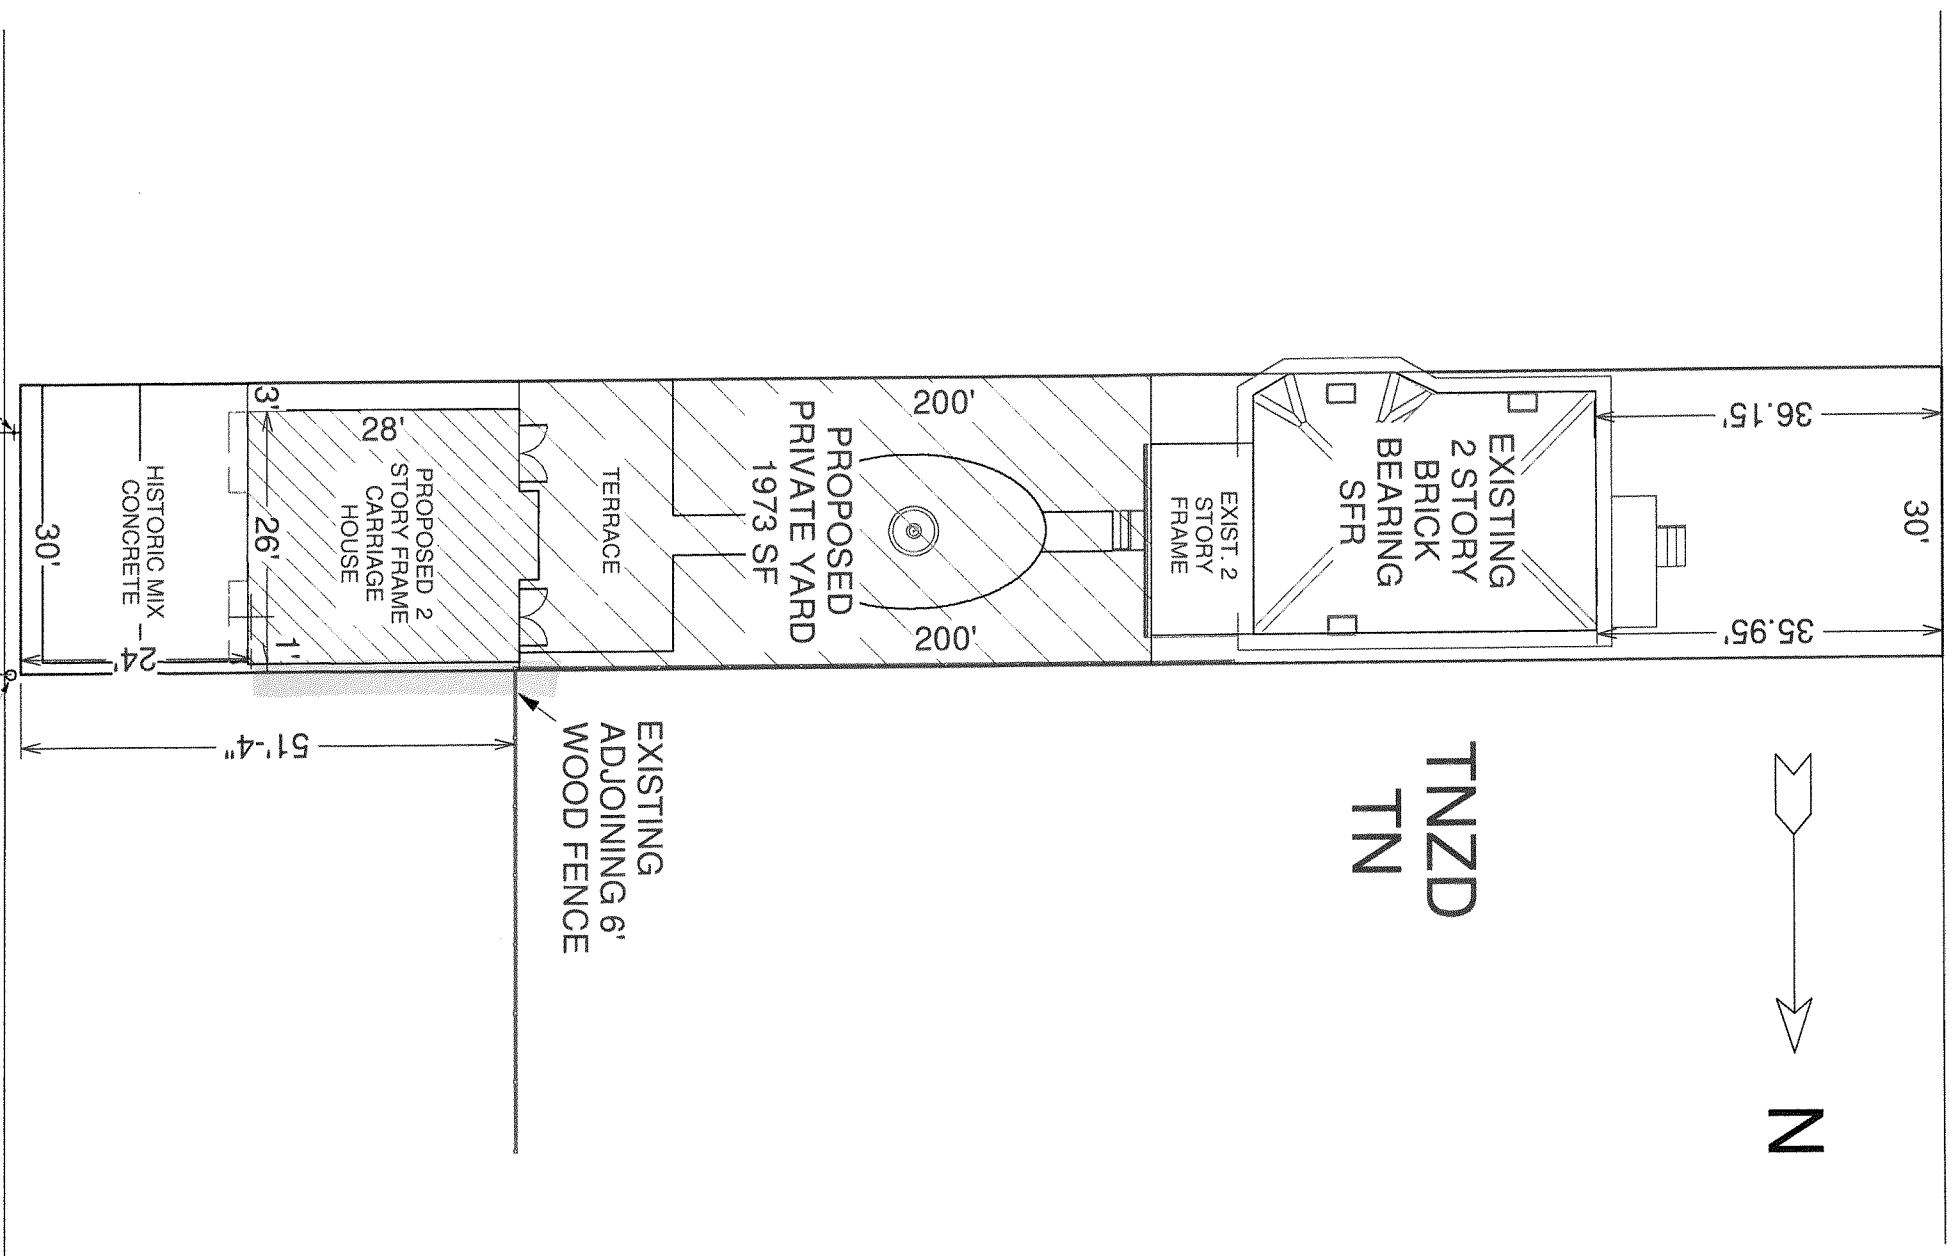

S 6TH ST 60' RW

TNZZD
TN

CARRIAGE HOUSE
1455 S 6TH ST
LOUISVILLE, KY 40208

8-20-2015

RECEIVED

OCT 29 2015

PLANNING & DESIGN SERVICES

15 VANCE WAY

SITE PLAN

SCALE 1"=20'

CHARLIE WILLIAMS DESIGN, INC.
1626 WINDSOR PLACE
LOUISVILLE, KY 40204
502 459 1810