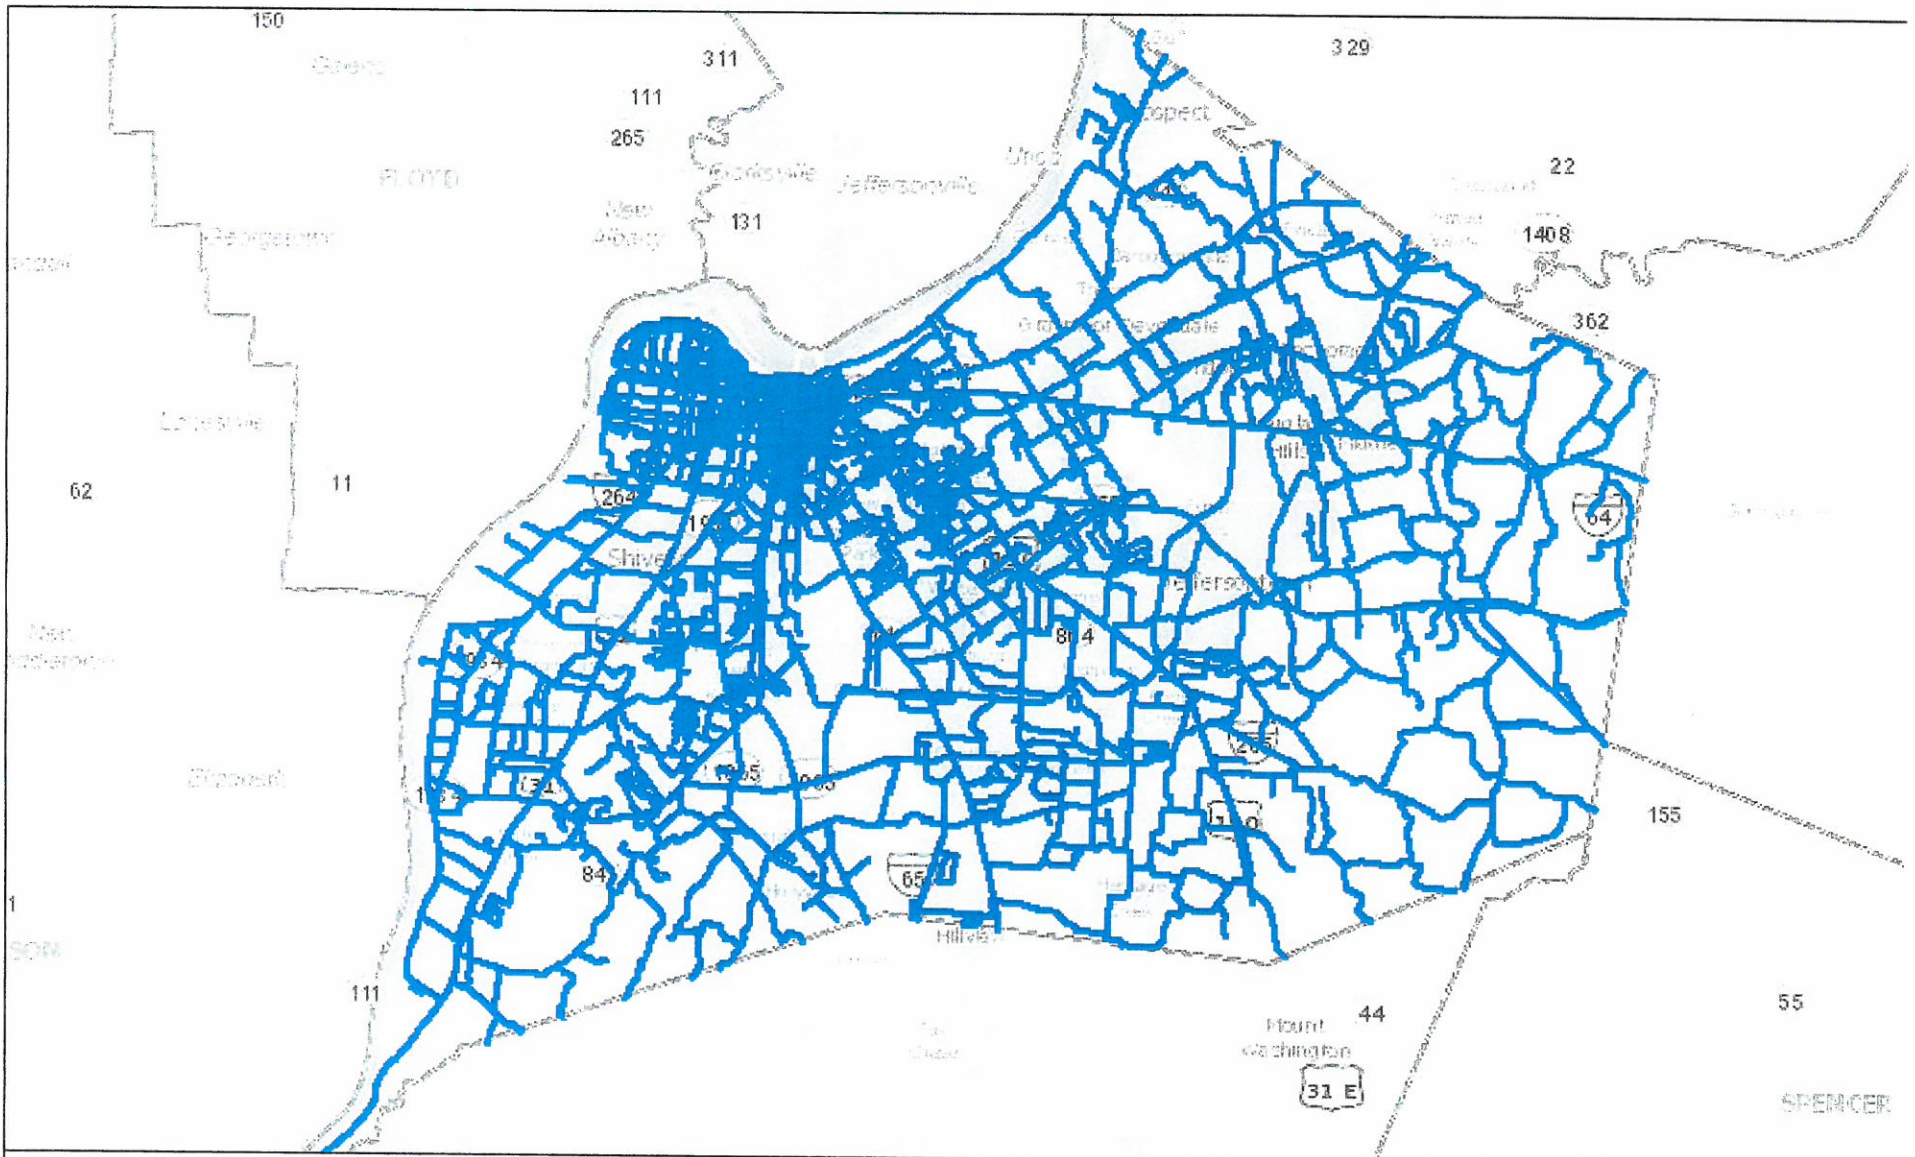

**LOUISVILLE METRO
SNOW ROUTES
2016 - 2017**

Snow Route Districts	
— East District	— SWMS
— Central District	— Parks
— West District	— Vacant Lots

Metro Louisville Snow Status Map

11/4/2016 4:43:35 PM

Louisville Metro, MSD, LWC & PVA ©
This map is not a legal document and for general reference and identification.