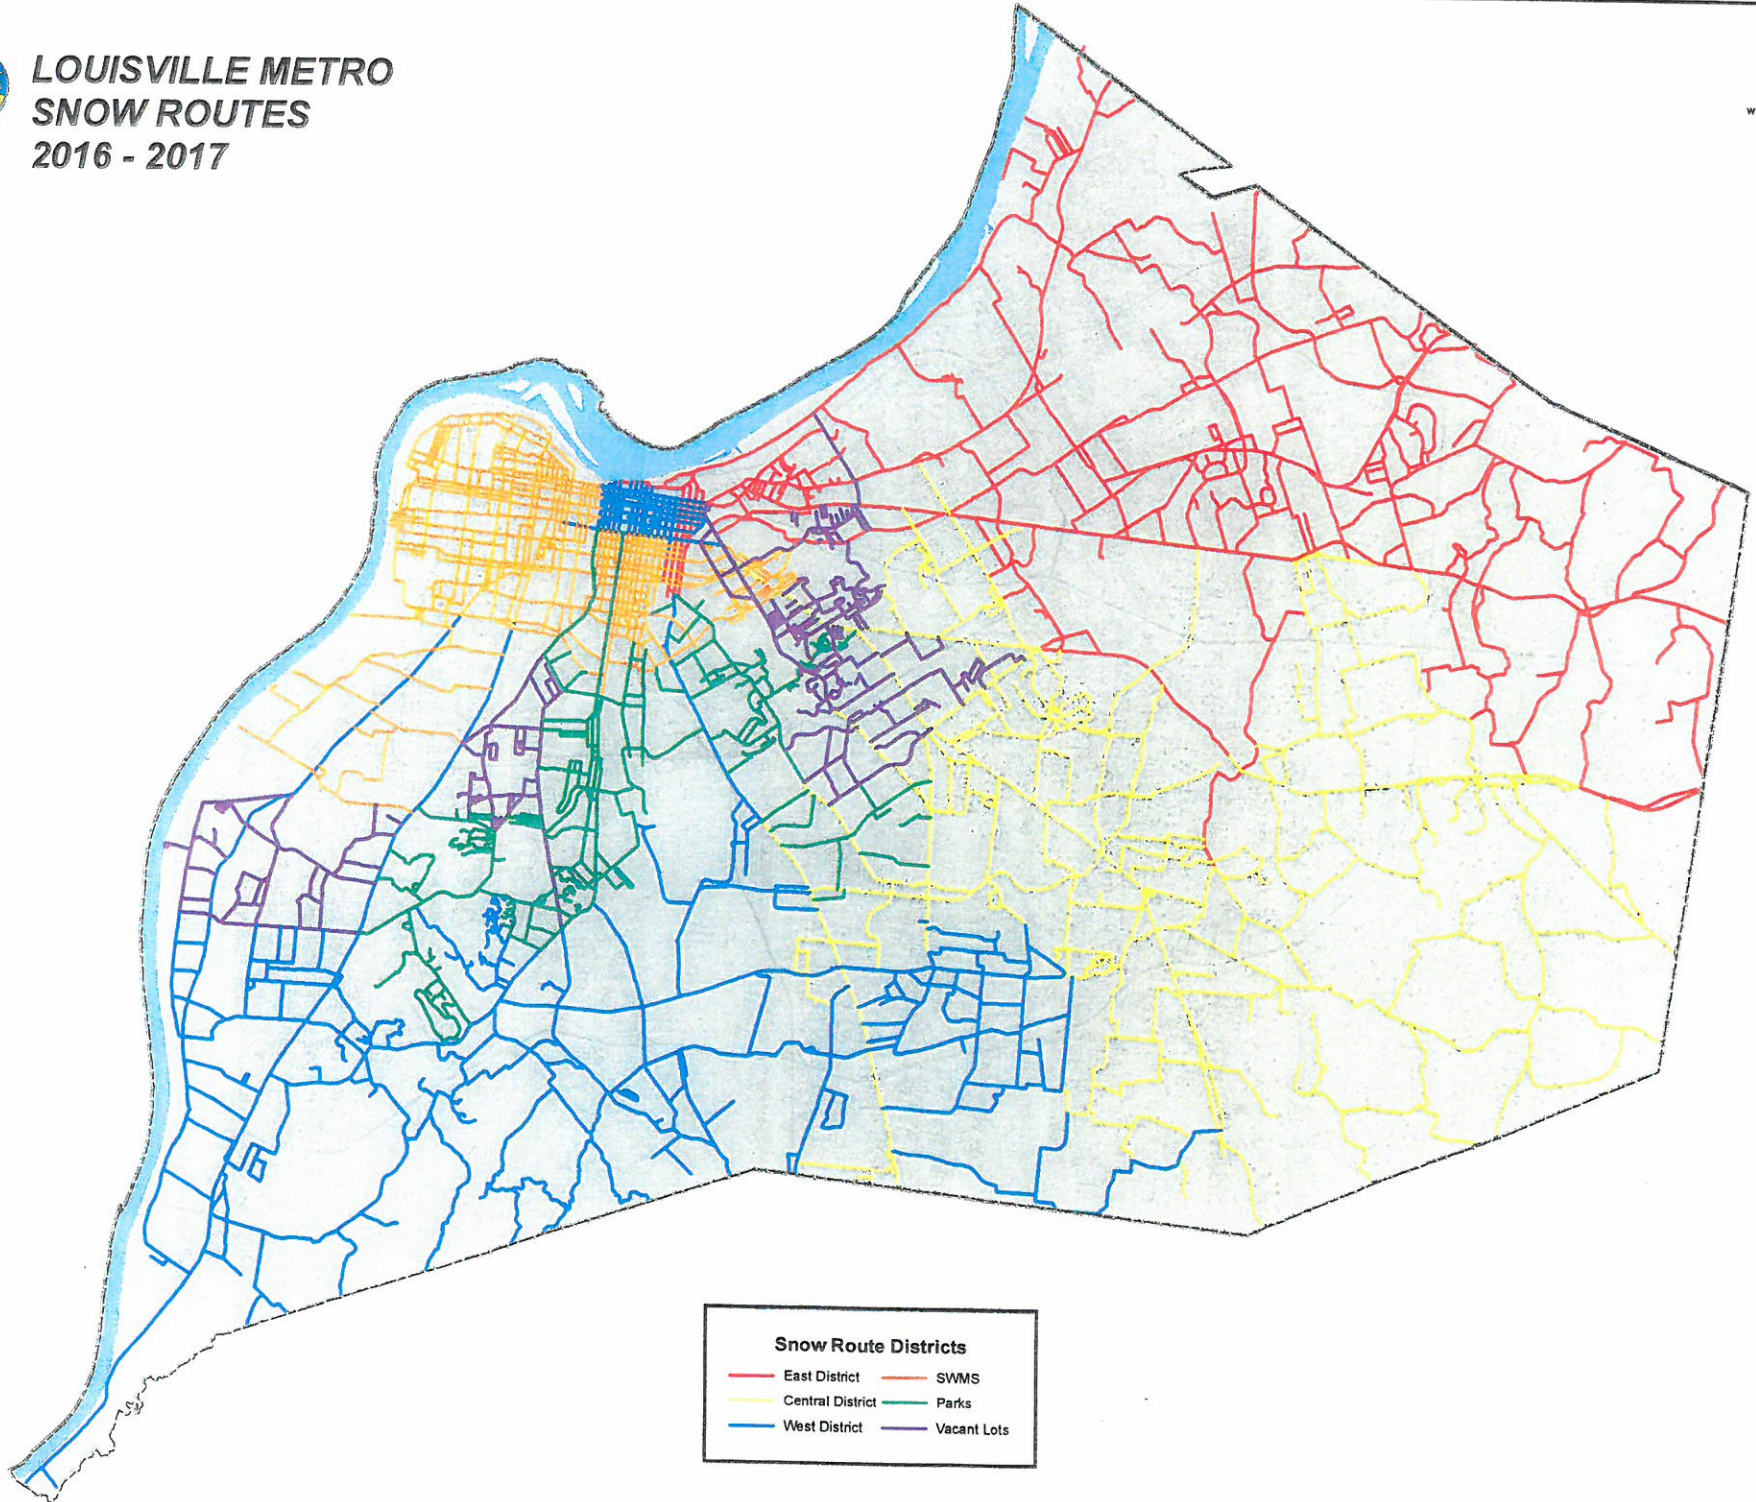

**LOUISVILLE METRO
SNOW ROUTES
2016 - 2017**

Snow Route Districts	
— East District	— SWMS
— Central District	— Parks
— West District	— Vacant Lots

Metro Louisville Snow Status Map

11/4/2016 4:43:35 PM

Louisville Metro, MSD, LWC & PVA ©
This map is not a legal document and for general reference and identification.