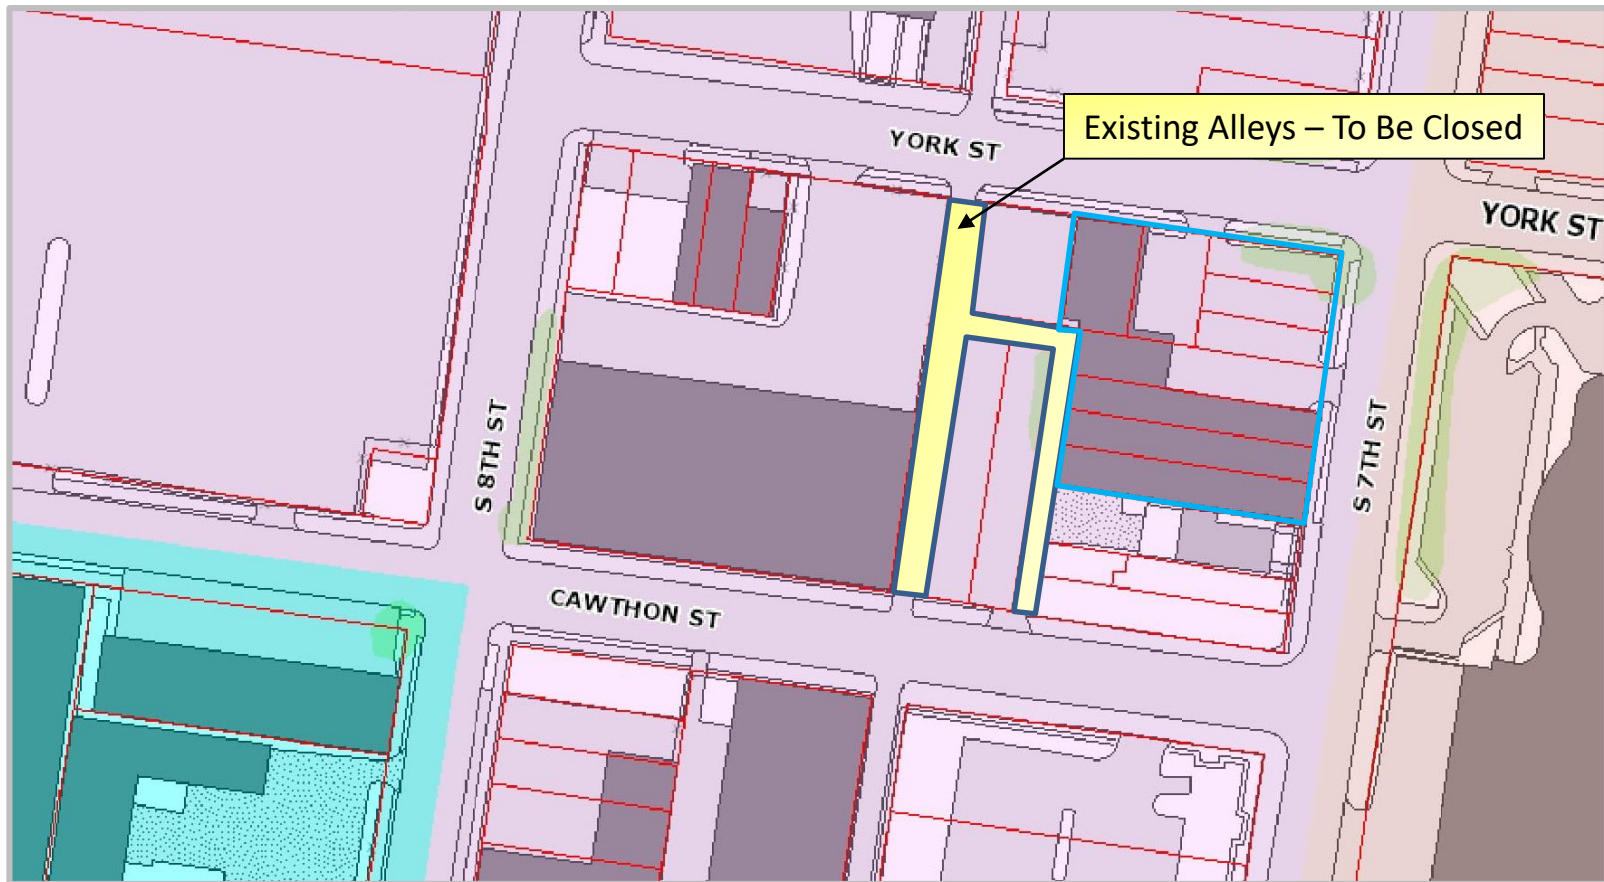

# 18STREETS1005

Land Development & Transportation – April 11, 2019

Existing Alleys - To Be Closed

YORK ST

YORK ST

S 8TH ST

S 7TH ST

CAWTHON ST

YORK ST

Existing Alleys - To Be Closed

S 8TH ST

CAWTHON ST

S 7TH ST

Existing Alleys – To Be Closed

LOUISVILLE GAS & ELECTRIC CO.  
801 S. 5TH STREET  
LOUISVILLE, KY. 40203  
D.F.D.  
TAX BLOCK 29C, LOT 88

JOSEPH E. & SALLY JO DUNN  
816 S. 8TH STREET  
LOUISVILLE, KY. 40203  
D.B. 7108, PG. 480  
ON ZONING  
TFC  
TAX BLOCK 29C, LOT 102