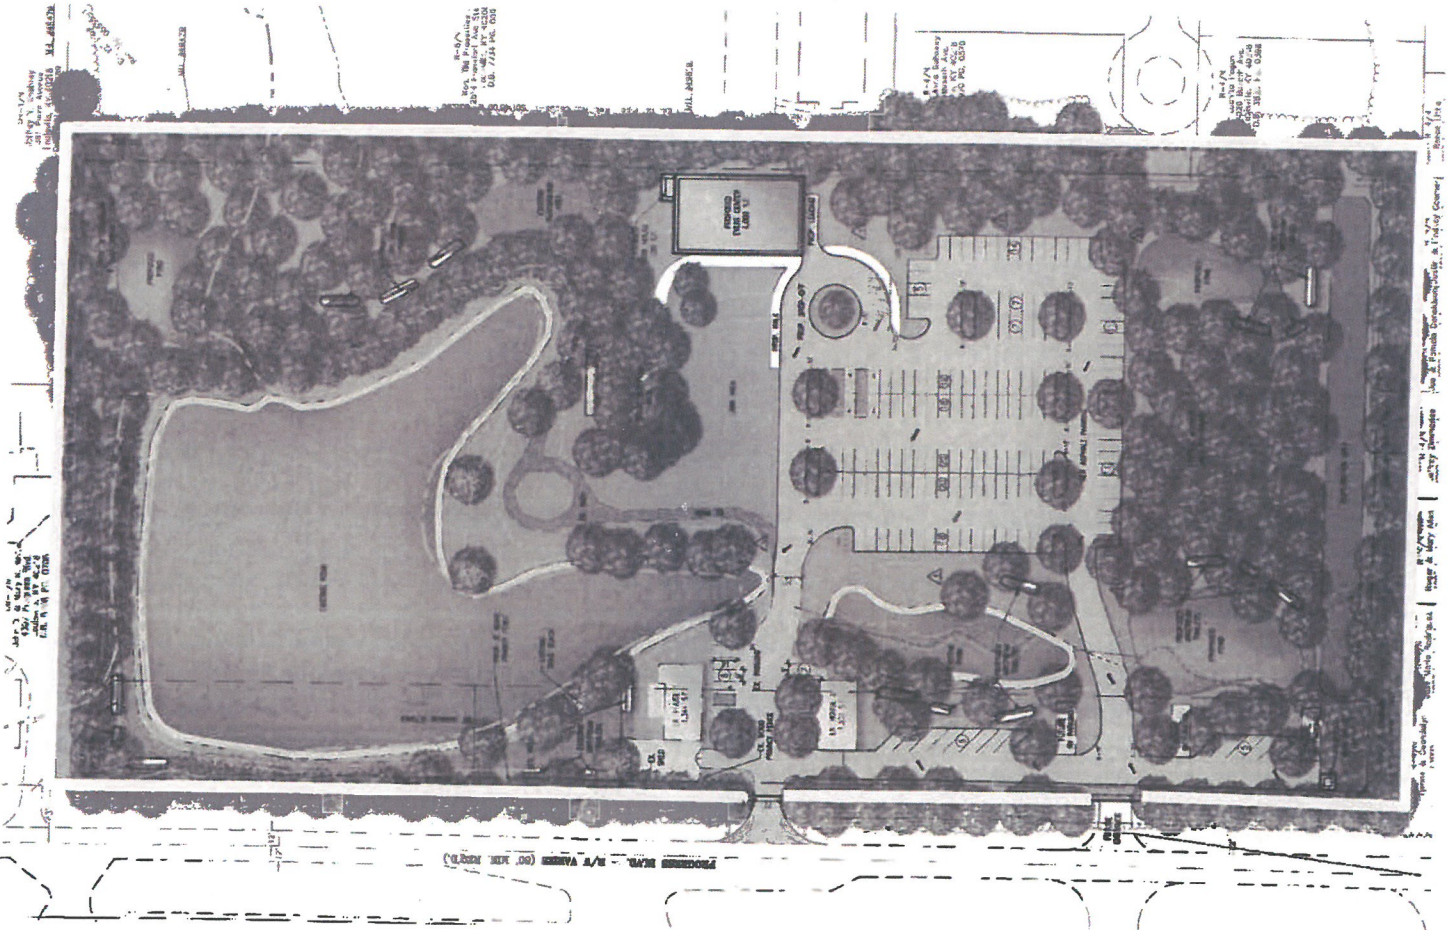

6 ft privacy
fencing to be
installed.

RECEIVED

JAN 22 2018
PLANNING &
DESIGN SERVICES

17 ZONE 1046