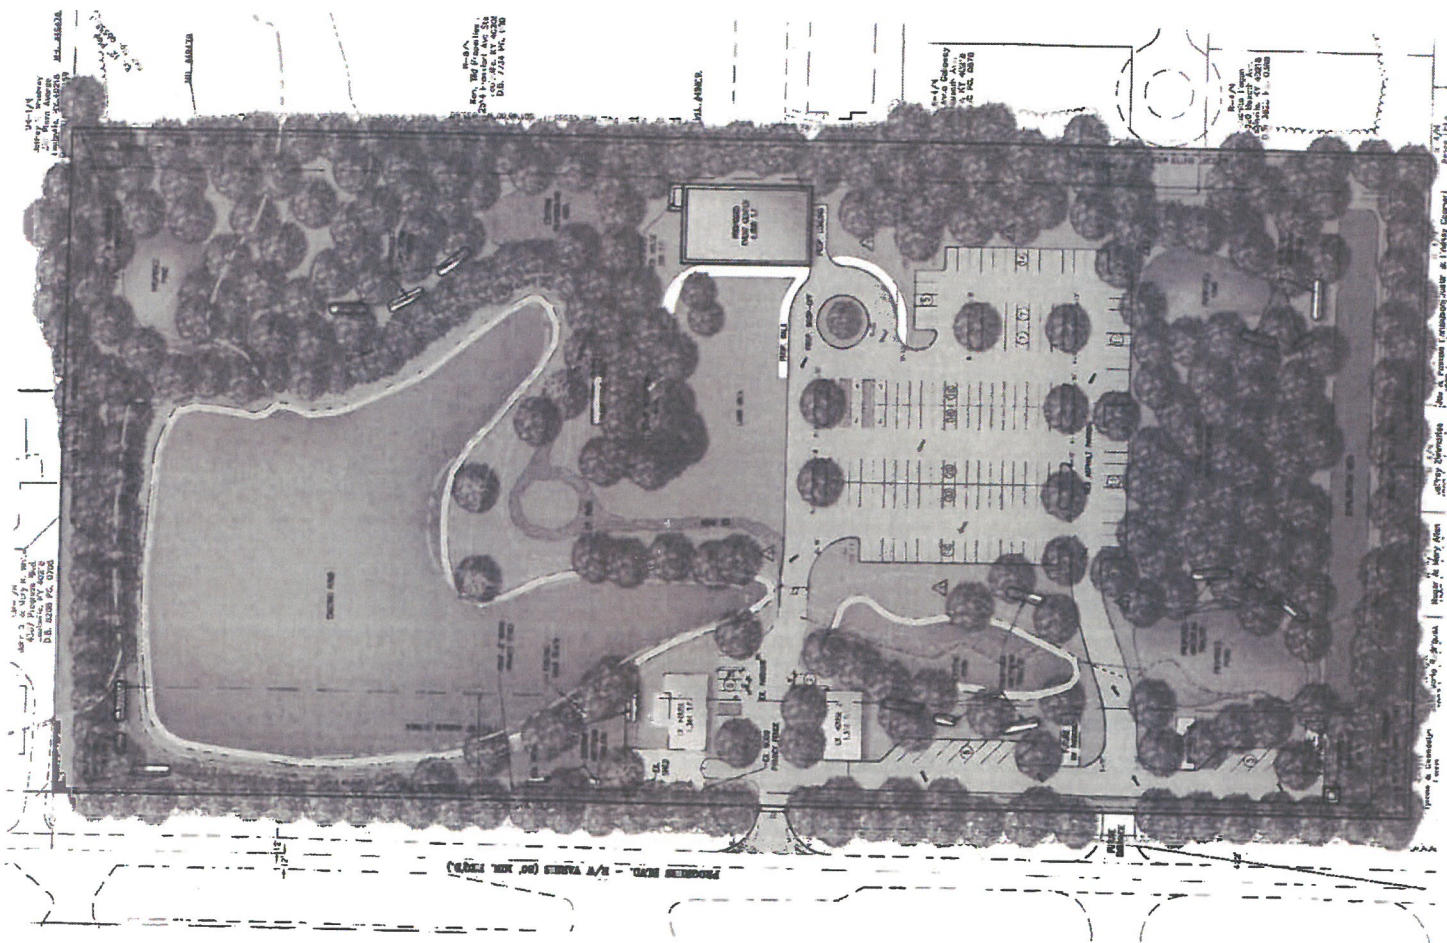

RECEIVED
JAN 22 2018
PLANNING &
DESIGN SERVICES

17 ZONE 1046

6 ft privacy
fencing to be
installed.

RECEIVED

JAN 22 2018
PLANNING &
DESIGN SERVICES

17 ZONE 1046

RECEIVED

JAN 22 2018
PLANNING &
DESIGN SERVICES

17 ZONE 1046

© 2017 Google

RECEIVED

JAN 22 2018
PLANNING &
DESIGN SERVICES

17 ZONE 1046

RECEIVED
JAN 22 2018
PLANNING &
DESIGN SERVICES

17 ZONE 1046

RECEIVED
JAN 22 2018
PLANNING &
DESIGN SERVICES

RECEIVED
JAN 22 2018
PLANNING &
DESIGN SERVICES

A toilet is hidden behind the modern twist on the barn door. | Courtesy of Progress Park

37. ZONE 1046