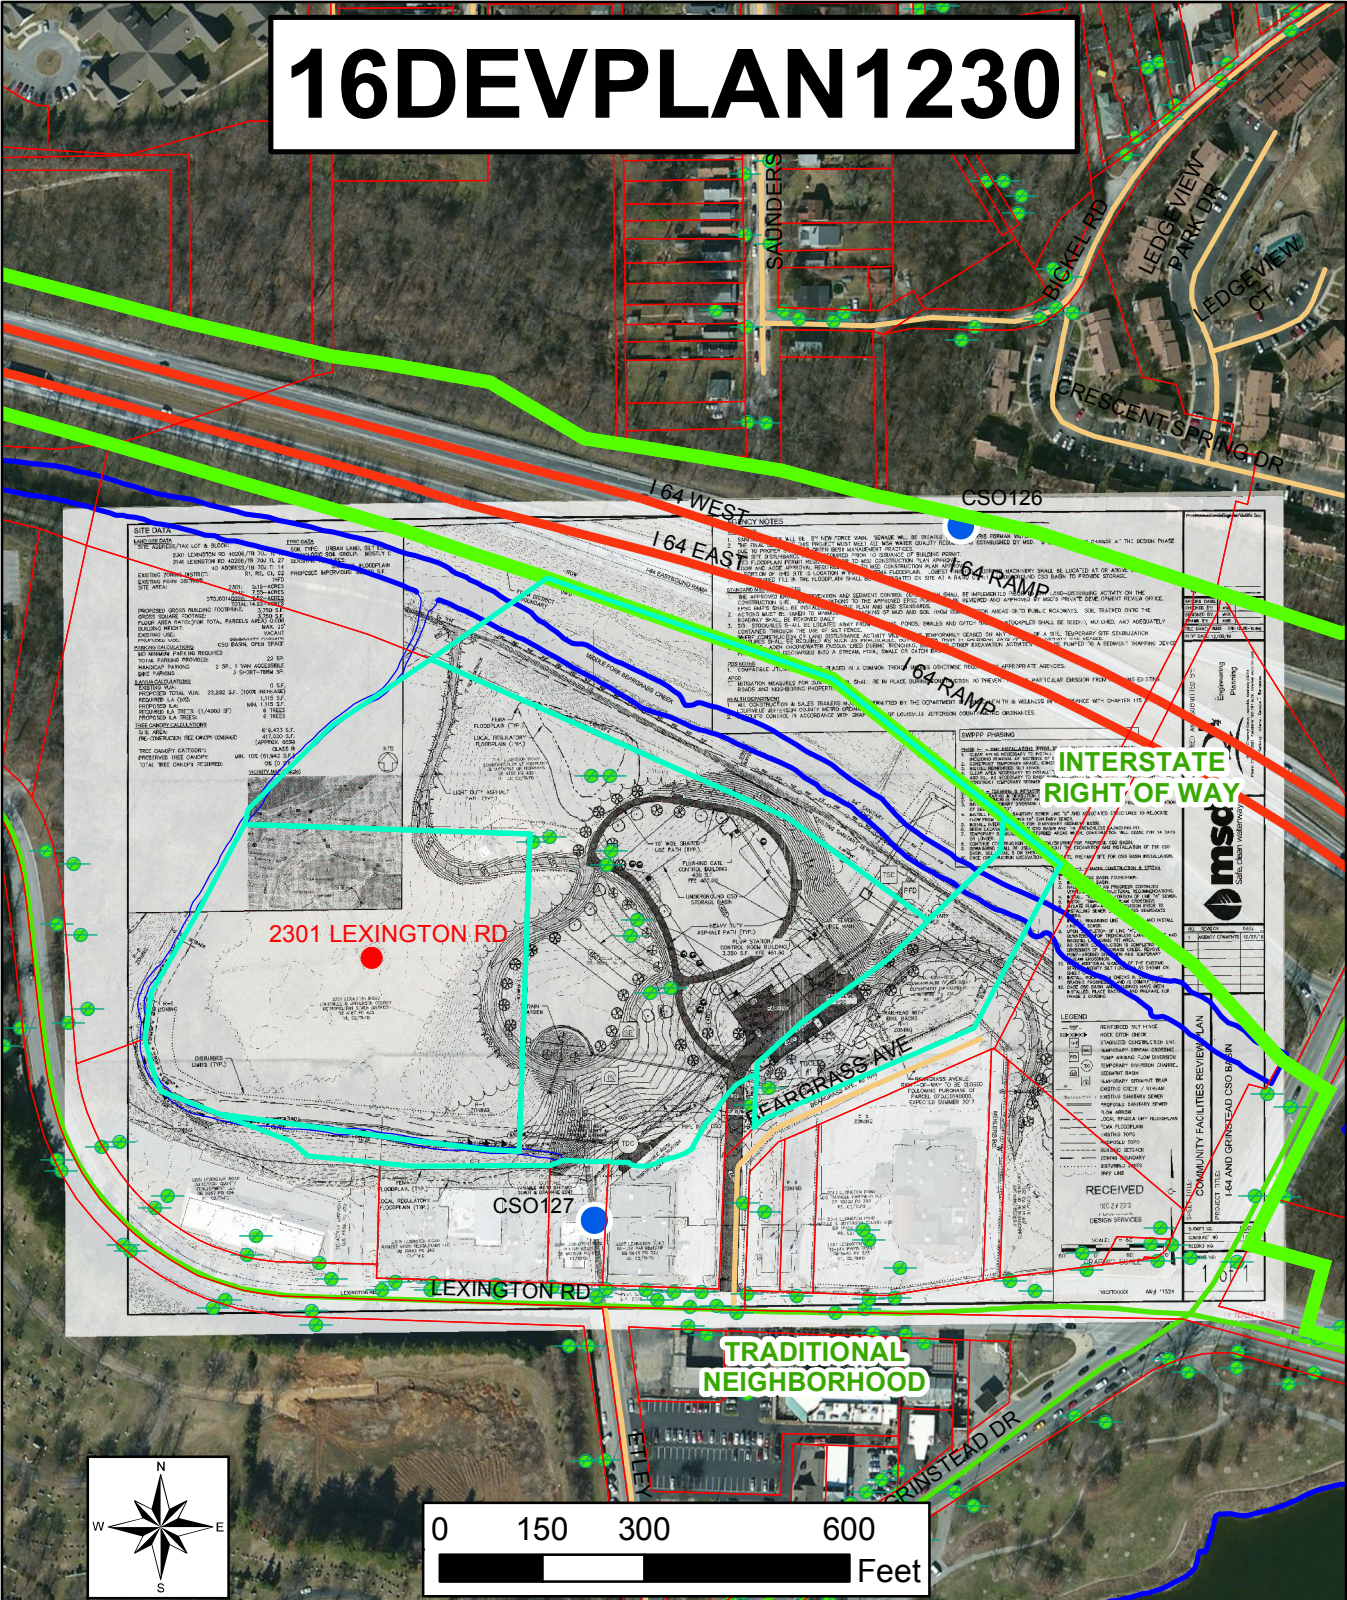

# 16DEVPLAN1230

Copyright (c) 2012, LOUISVILLE AND JEFFERSON COUNTY METROPOLITAN SEWER DISTRICT (MSD), LOUISVILLE WATER COMPANY (LWC), LOUISVILLE METRO GOVERNMENT and JEFFERSON COUNTY PROPERTY VALUATION ADMINISTRATOR (PVA). All Rights Reserved.