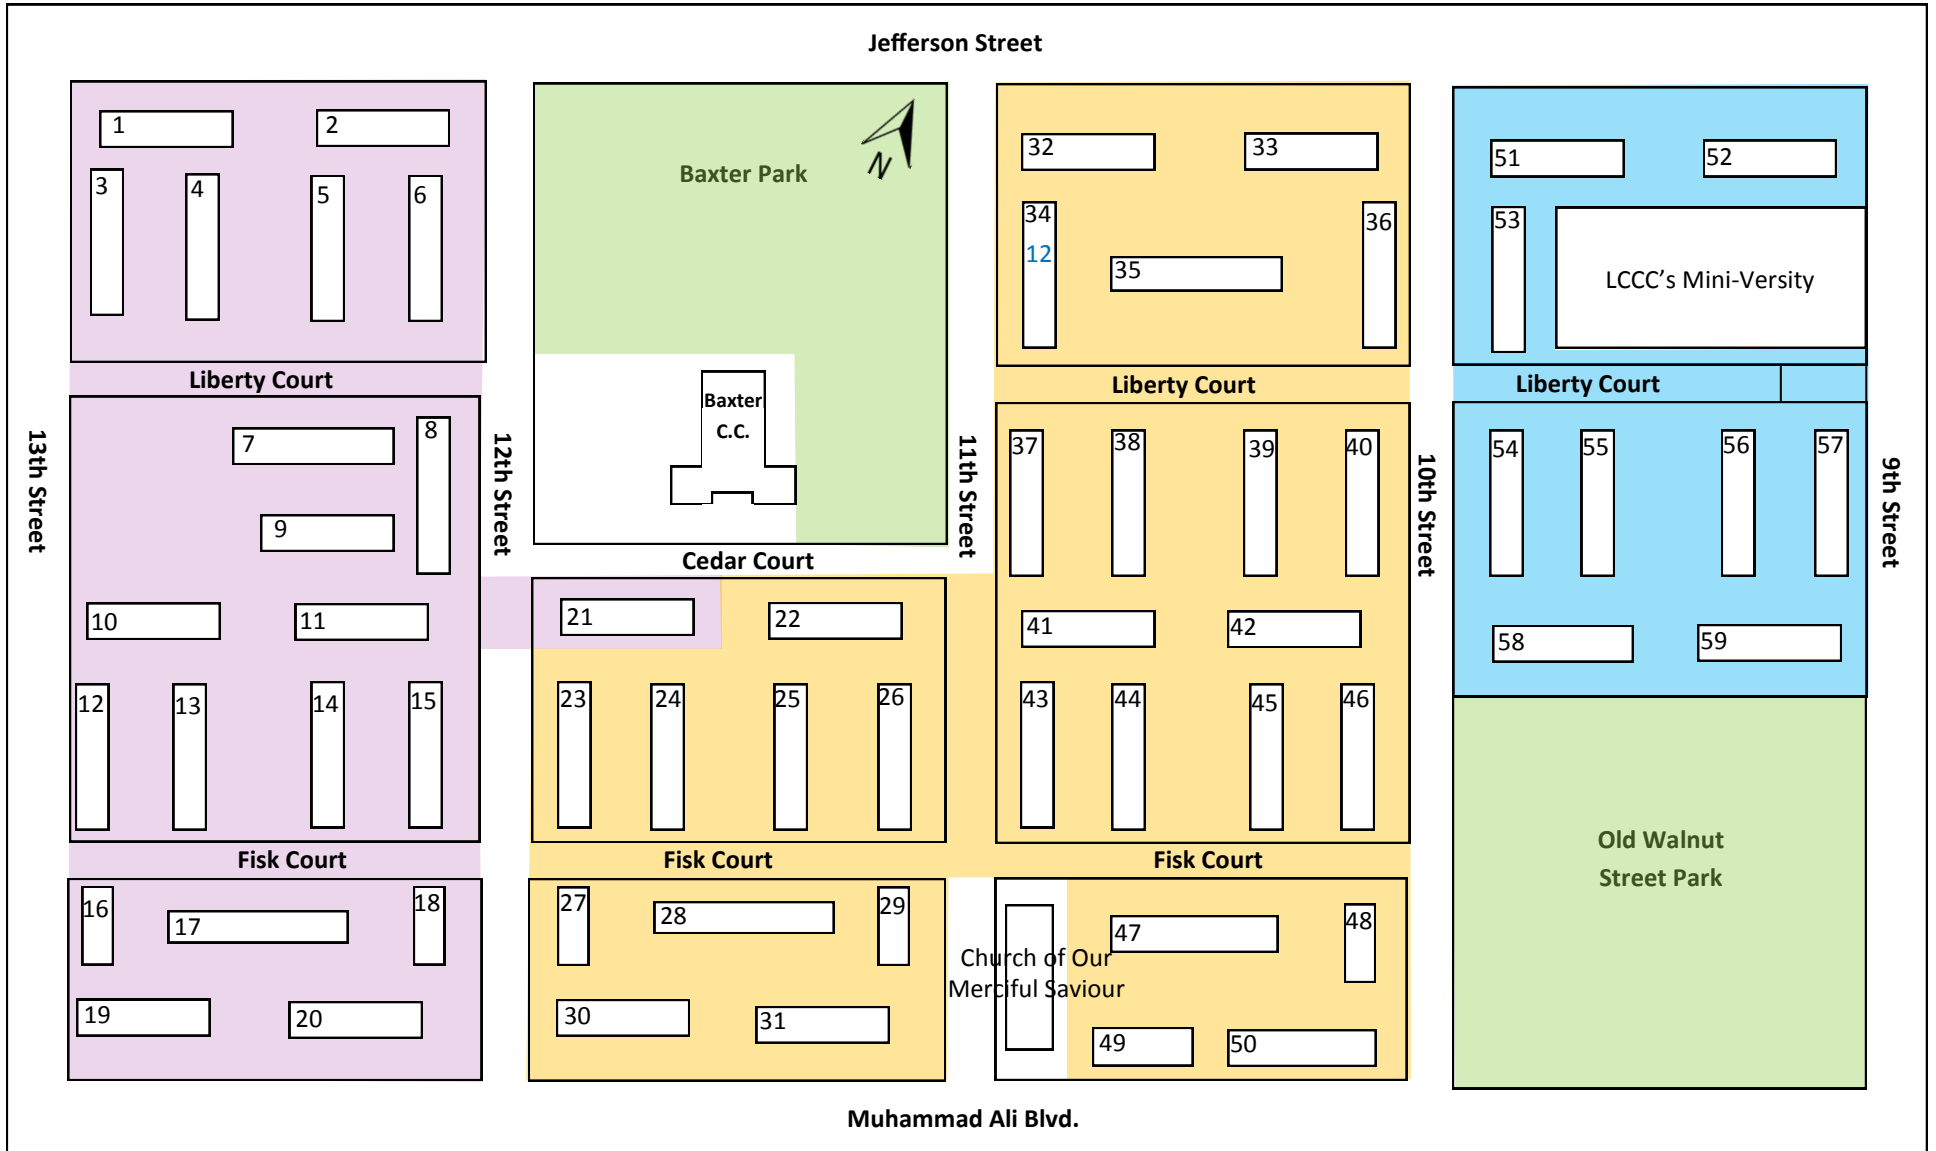

# Beecher Terrace Demolition Plan- Revised 4-24-2018

**Phase III Demo**  
 267 Dwelling units  
 2 Non-dwelling units

**Phase II Demo**  
 370 Dwelling units  
 8 Non-dwelling units

**Phase I Demo**  
 121 Dwelling units