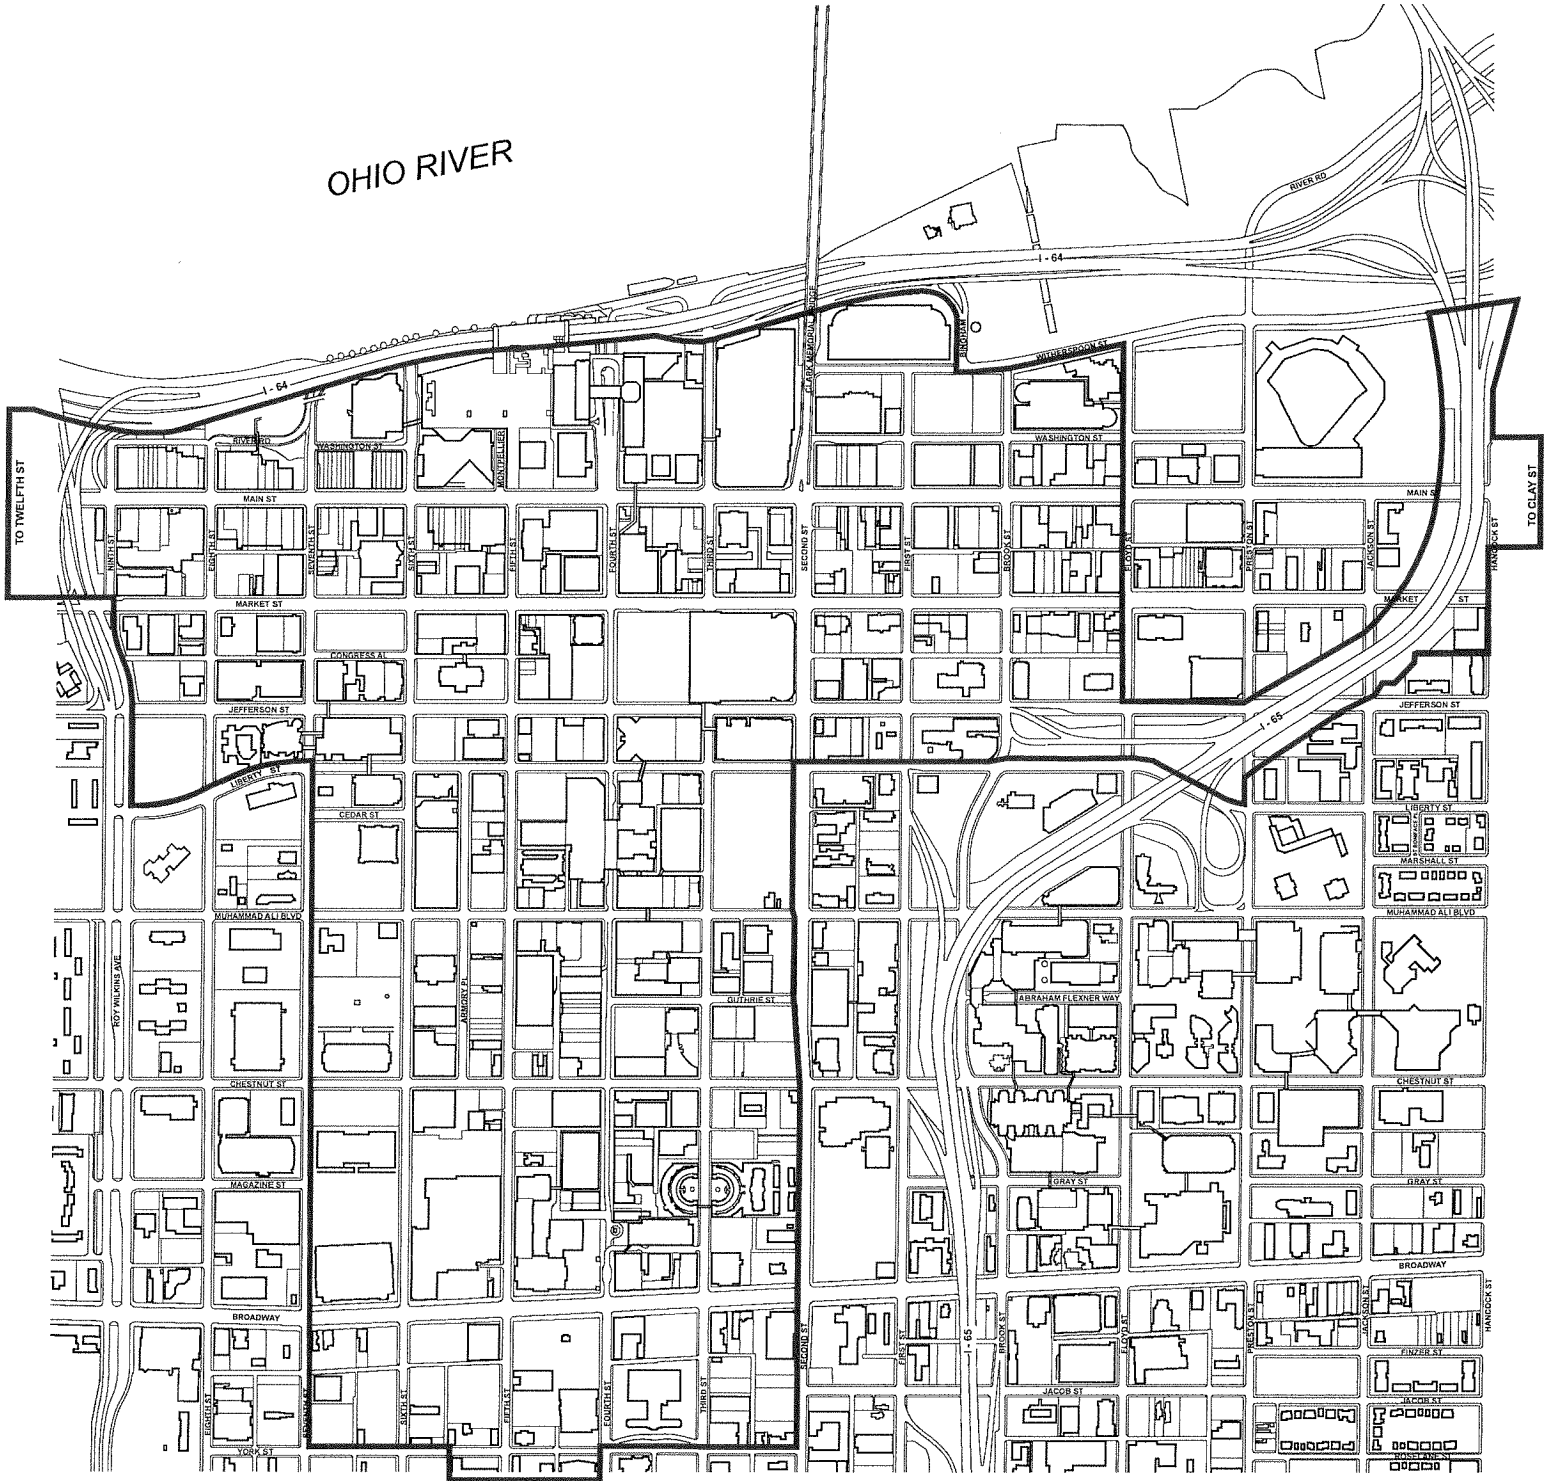

# Downtown Management District Boundary

OHIO RIVER

**Legend**

— Current Management District Boundary

## Louisville Central Business District

Prepared By:  
Louisville Downtown Partnership

Scale: 0 200 400 800 feet

Walking Time: 0 1 2 3 minutes

Date: October, 2017