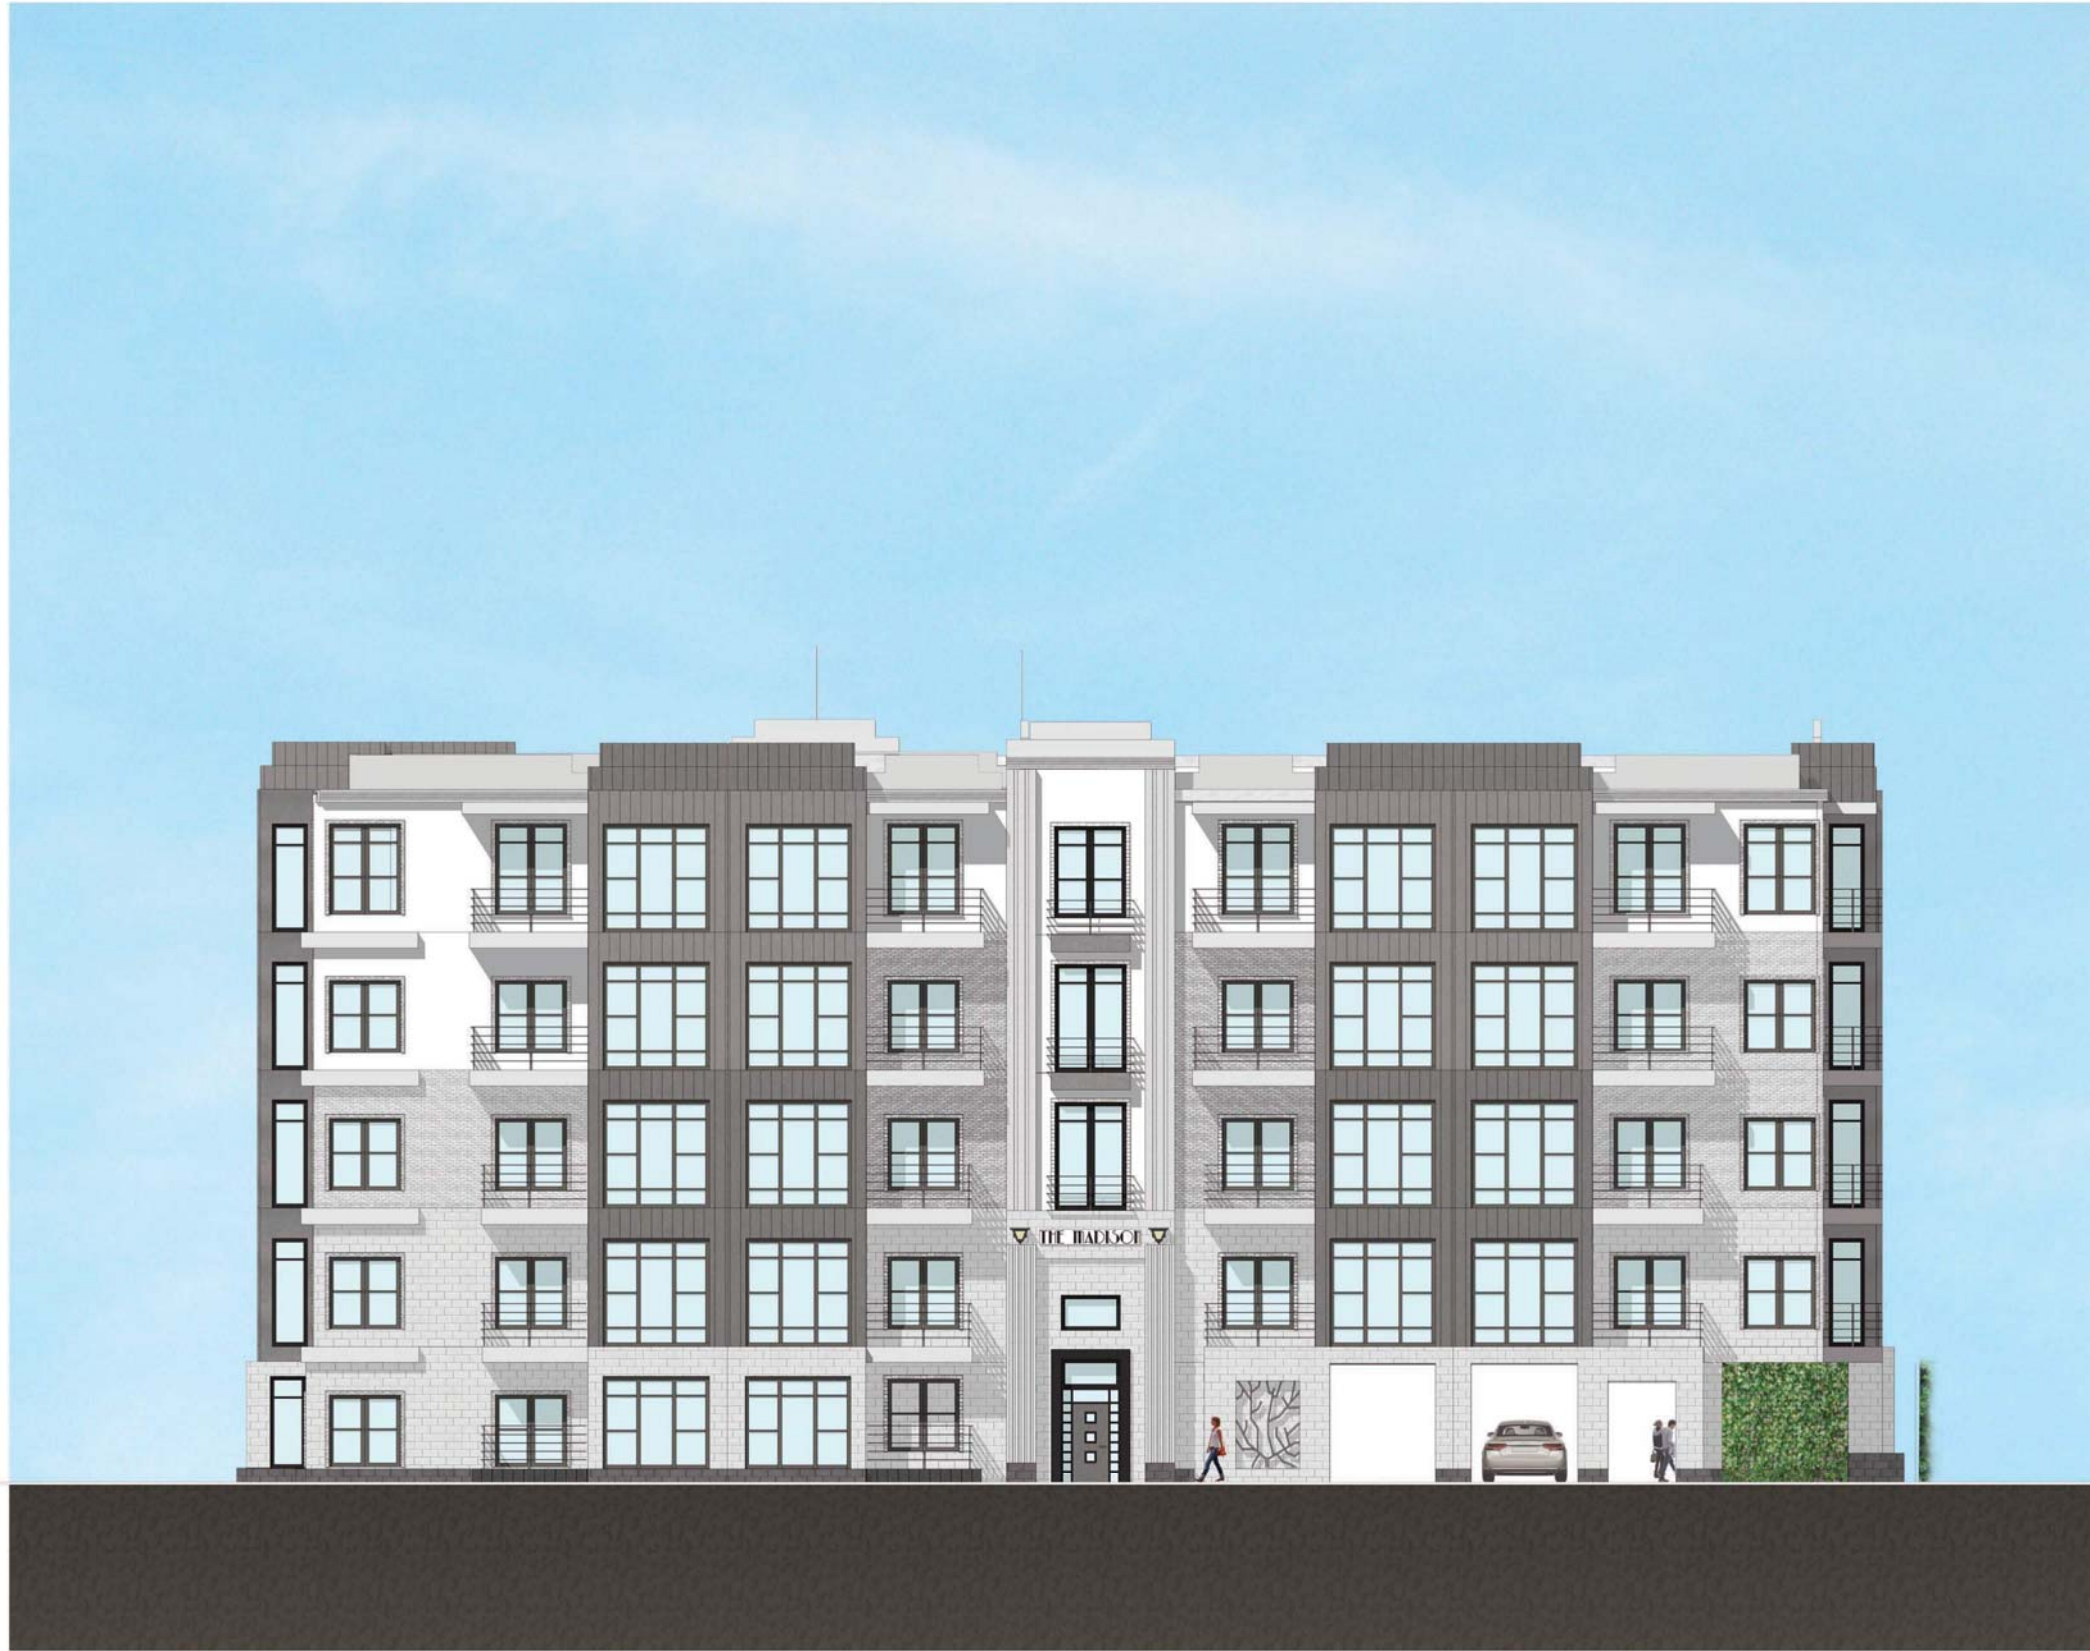

PROJECT NO. 20150358.00

REVISION NO. 000

DATE 05/20/2016

Notes

BUILDING C - EAST ELEVATION

© 2015 COOPER CARRY, INC. 191 Peachtree Street NE, Suite 2400, Atlanta, Georgia 30303 TEL 404 237 2000 FAX 404 237 0276

The MADISON by FENLEY
Louisville, KY