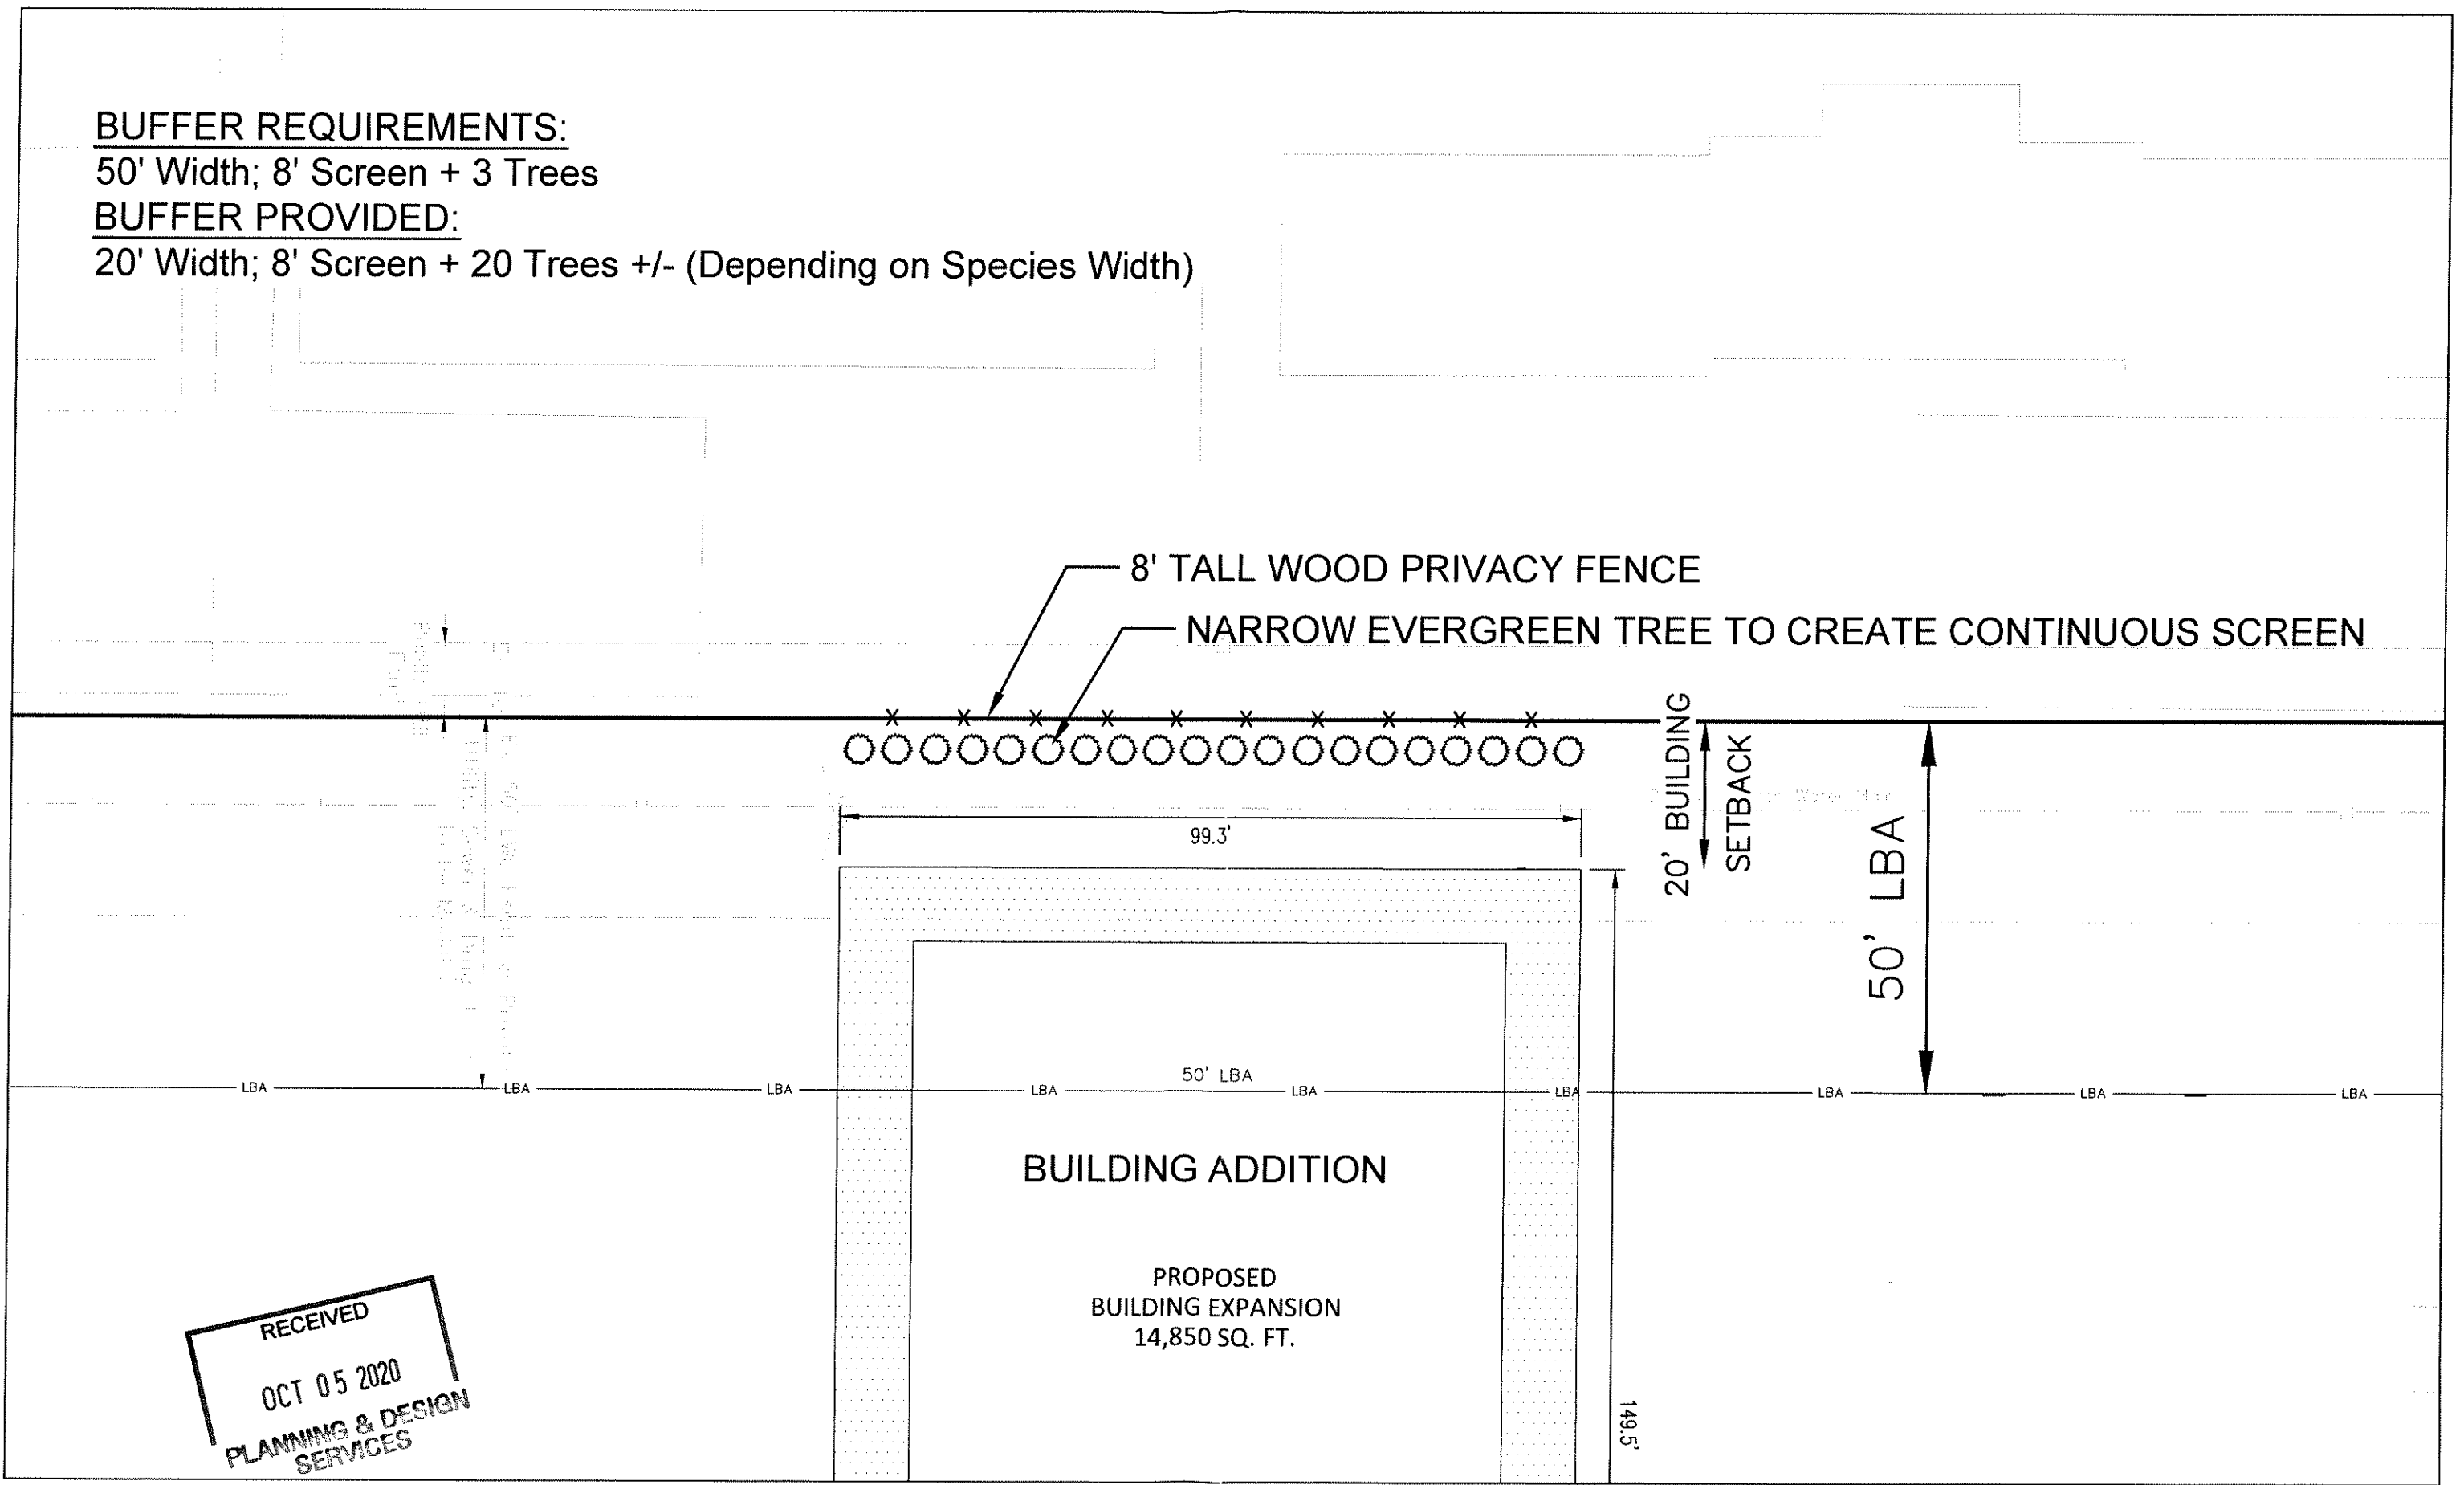

BUFFER REQUIREMENTS:

50' Width; 8' Screen + 3 Trees

BUFFER PROVIDED:

20' Width; 8' Screen + 20 Trees +/- (Depending on Species Width)

RECEIVED
OCT 05 2020
PLANNING & DESIGN
SERVICES