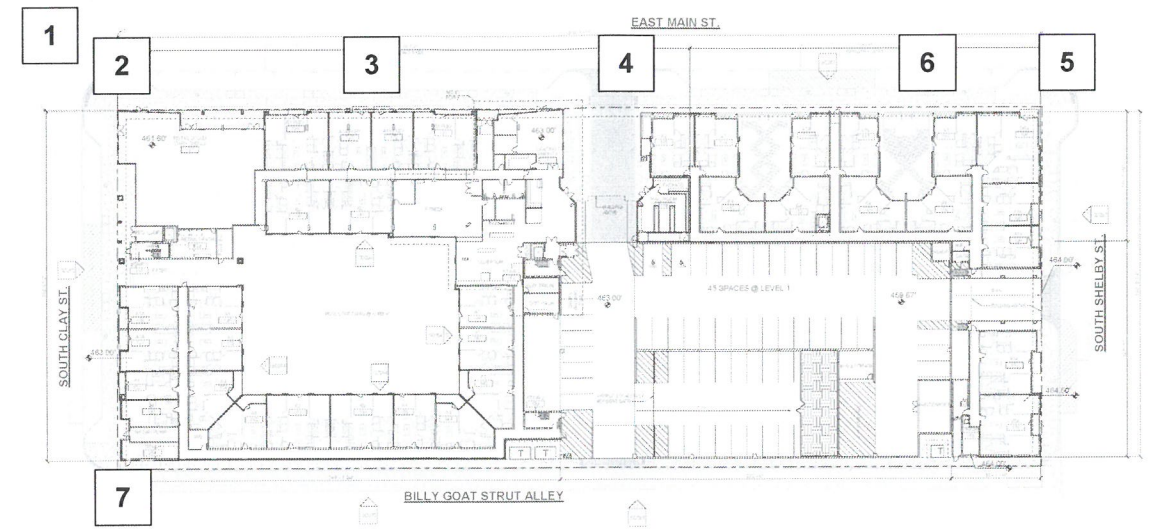

19-OVERLAY-0005

5

KEY PLAN

6

7

RENDERINGS - SOUTH SHELBY ST. AND BILLY GOAT STRUT ALLEY

700 E. Main Street
Louisville, KY 40202
07/29/19

19-OVERLAY-0005

RENDERINGS - ADDITIONAL HEIGHT EXHIBIT

700 E. Main Street
 Louisville, KY 40202
 07/29/19

RECEIVED
 JUL 29 2019
 PLANNING & DESIGN
 SERVICES

19-OVERLAY-0005

RENDERINGS - ADDITIONAL HEIGHT EXHIBIT

700 E. Main Street
Louisville, KY 40202
07/29/19