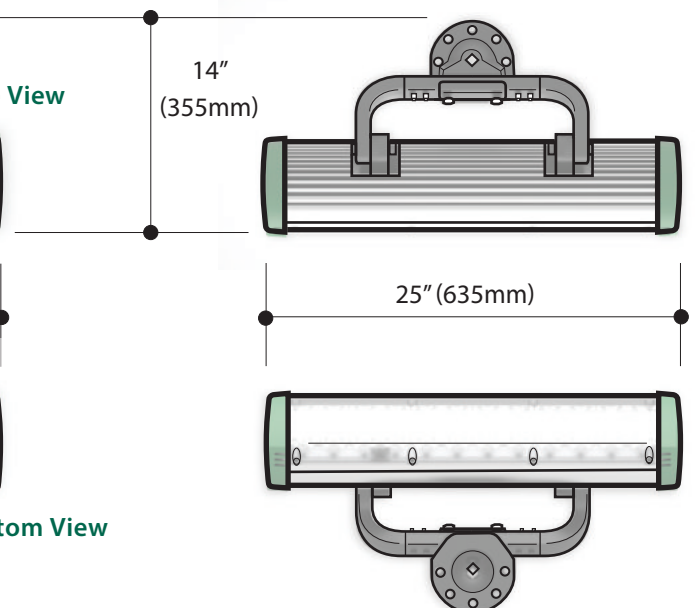

GAMECHANGER 500