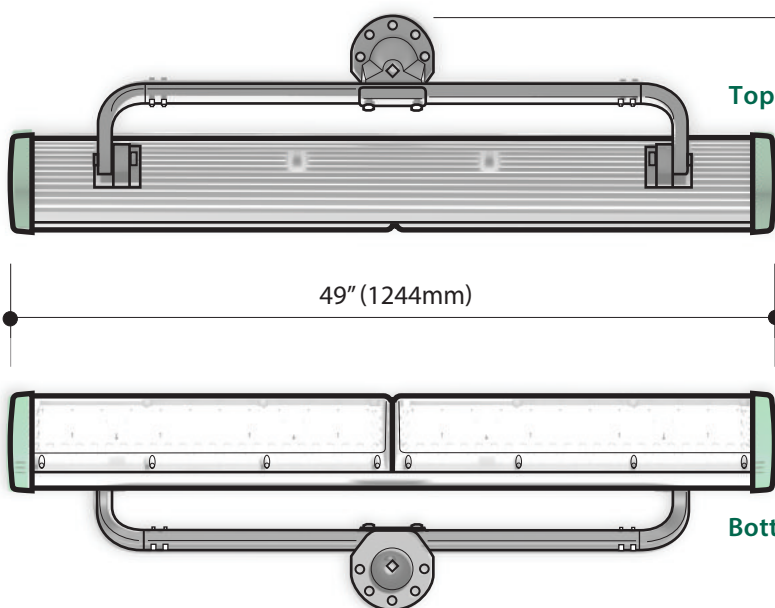

GAMECHANGER 1000