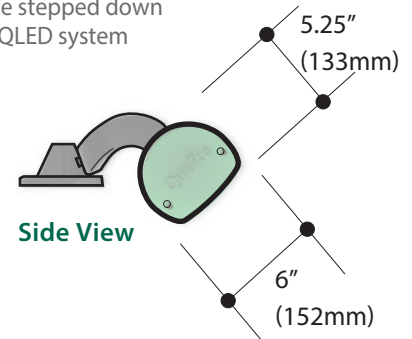

GAMECHANGER 1000