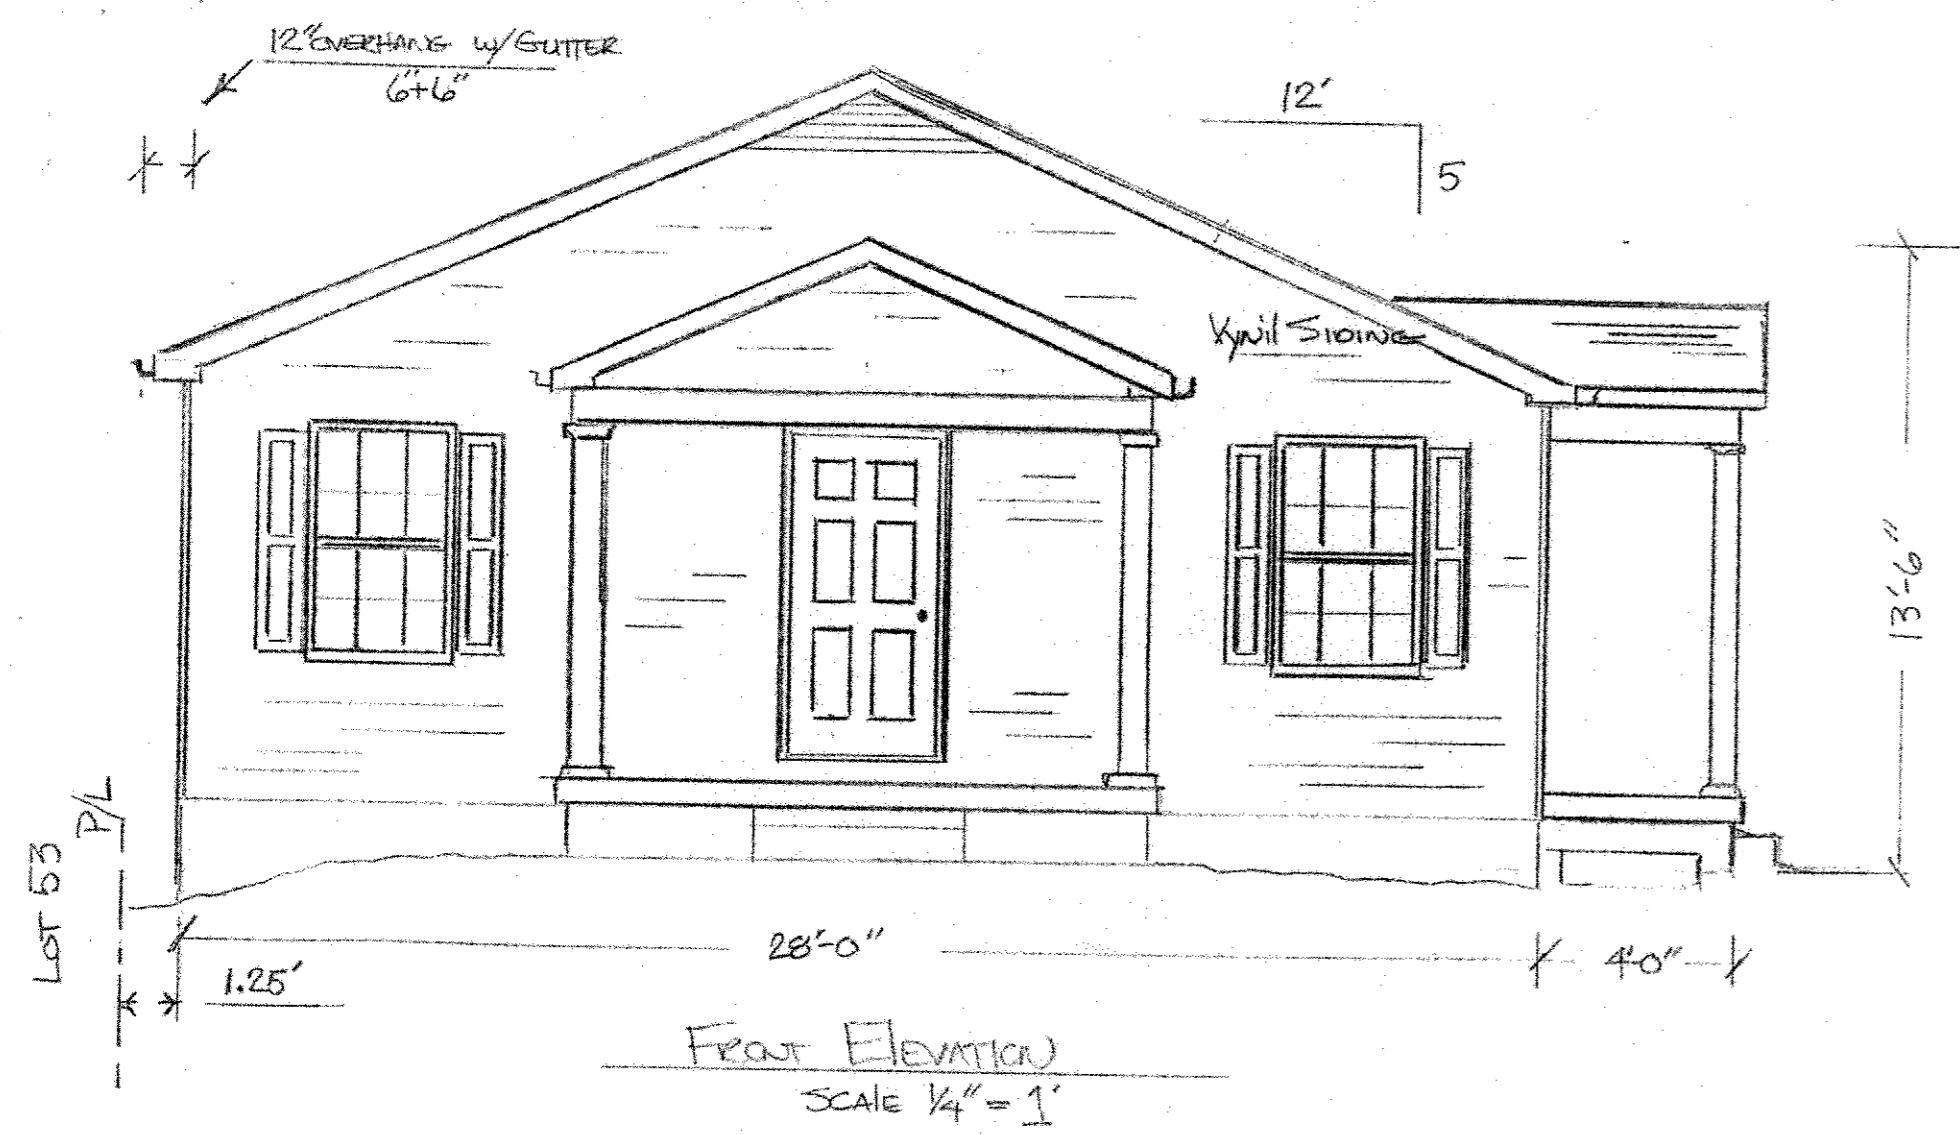

SIDE ELEVATION
LOT 54
SCALE 1/4" = 1'

FRANK & BRENDA MOSSE
553 WAINWRIGHT AVE
LOUISVILLE KY 40217
11.9.2015

FRONT ELEVATION
SCALE 1/4" = 1'

FRANK & BRENDA MOSSE
553 WAINWRIGHT AVE
LOUISVILLE KY 40217
11.9.2015

PLOT PLAN
SCALE 1" = 20'

FRANK & BRENDA MOSSE
553 WAINWRIGHT AVE
LOUISVILLE KY 40217
11.9.2015