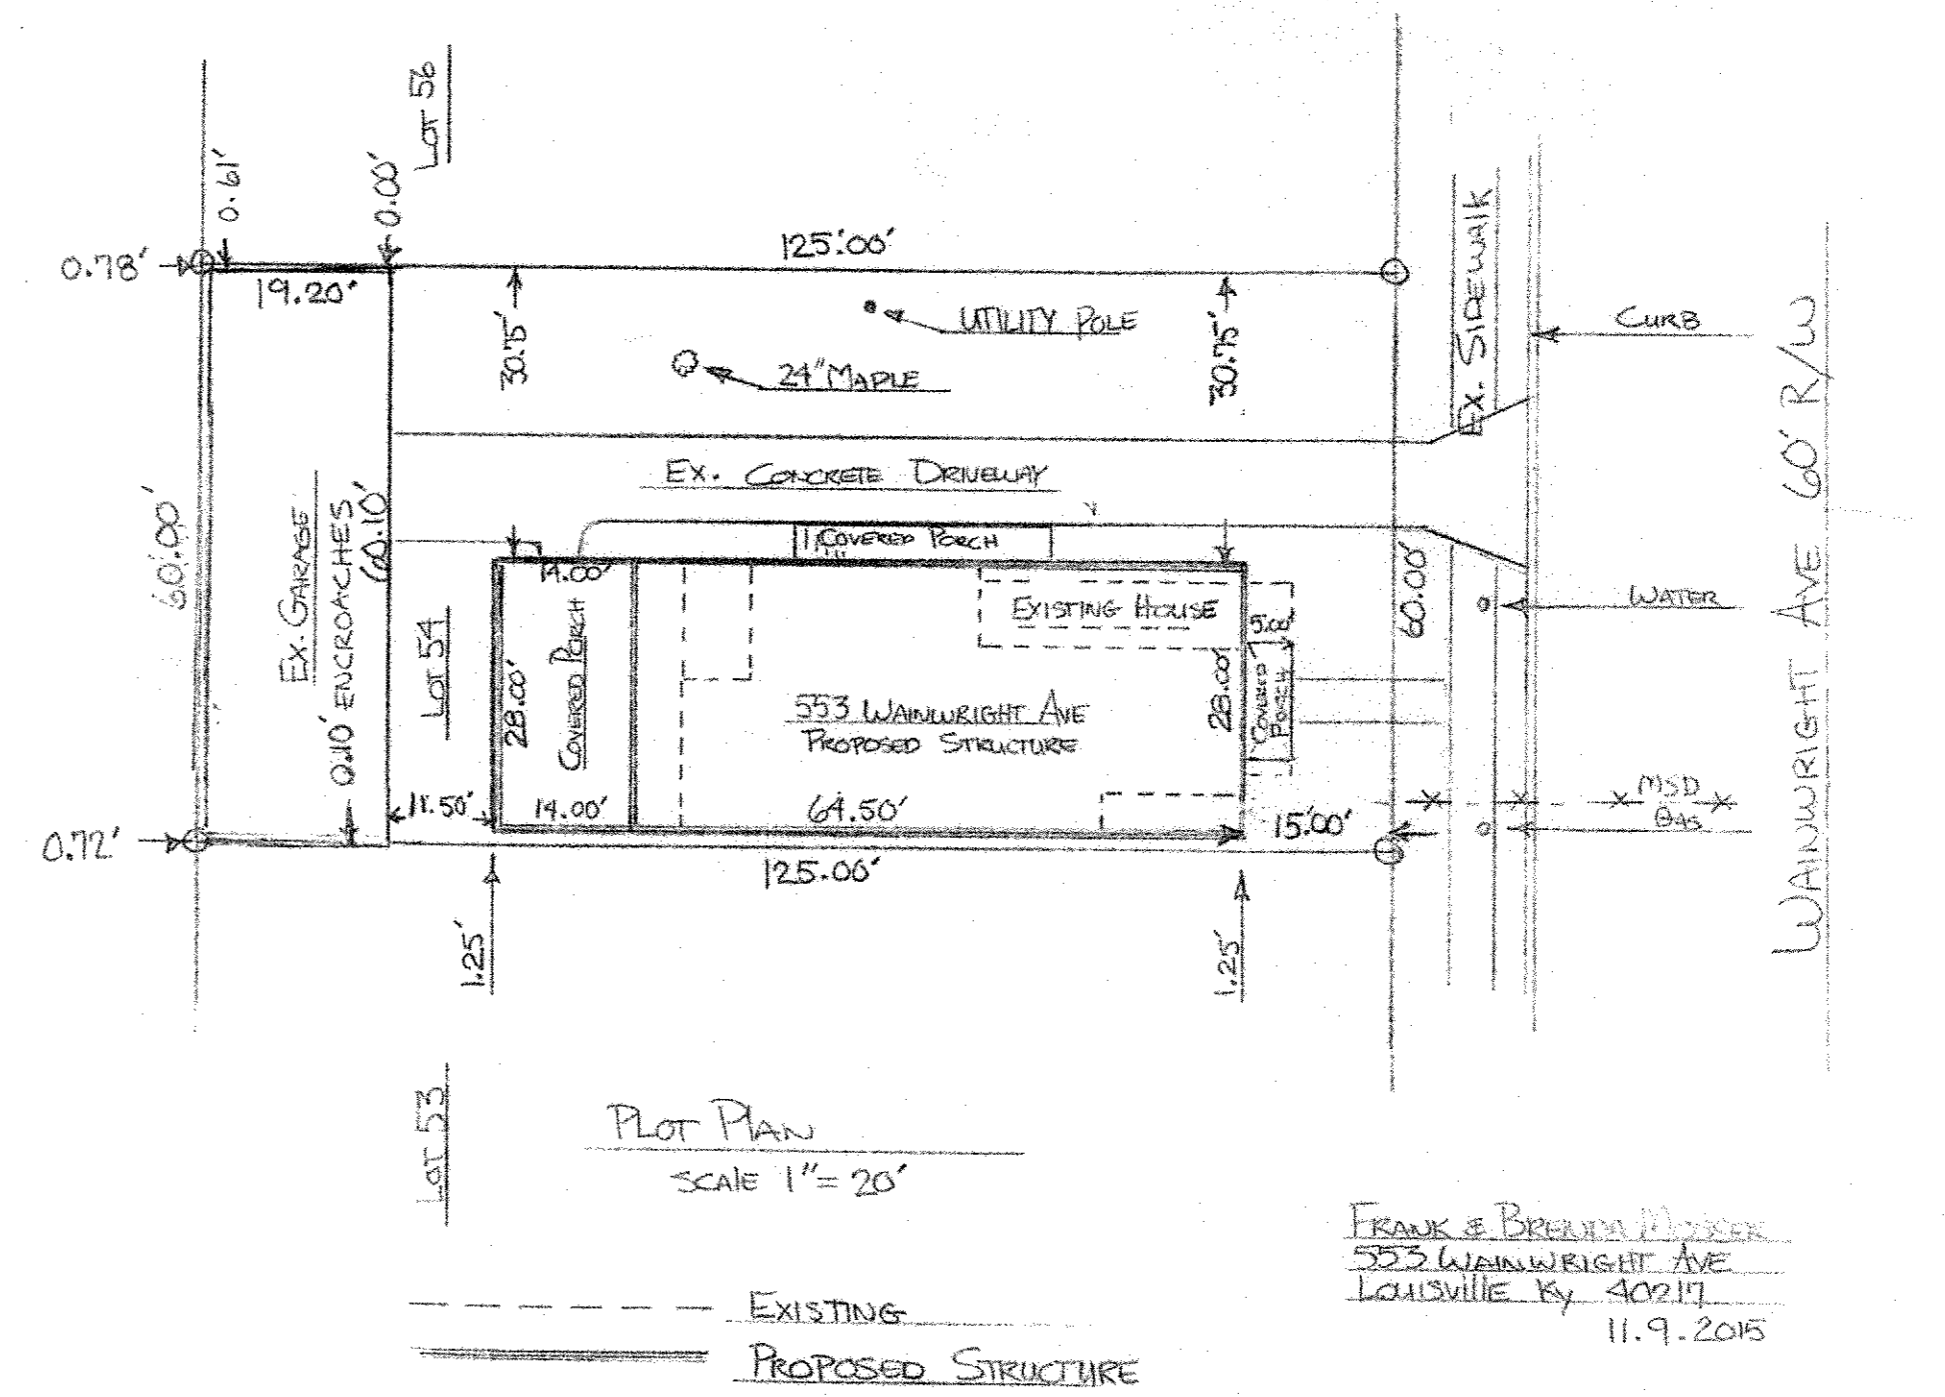

SIDE ELEVATION
LOT 54
SCALE 1/4" = 1'

FRANK & BRENDA MOSSE
553 WAINWRIGHT AVE
LOUISVILLE KY 40217
11.9.2015

FRONT ELEVATION
SCALE 1/4" = 1'

FRANK & BRENDA MOSSE
553 WAINWRIGHT AVE
LOUISVILLE KY 40217
11.9.2015

PLOT PLAN
SCALE 1" = 20'

FRANK & BRENDA MOSSE
553 WAINWRIGHT AVE
LOUISVILLE KY 40217
11.9.2015