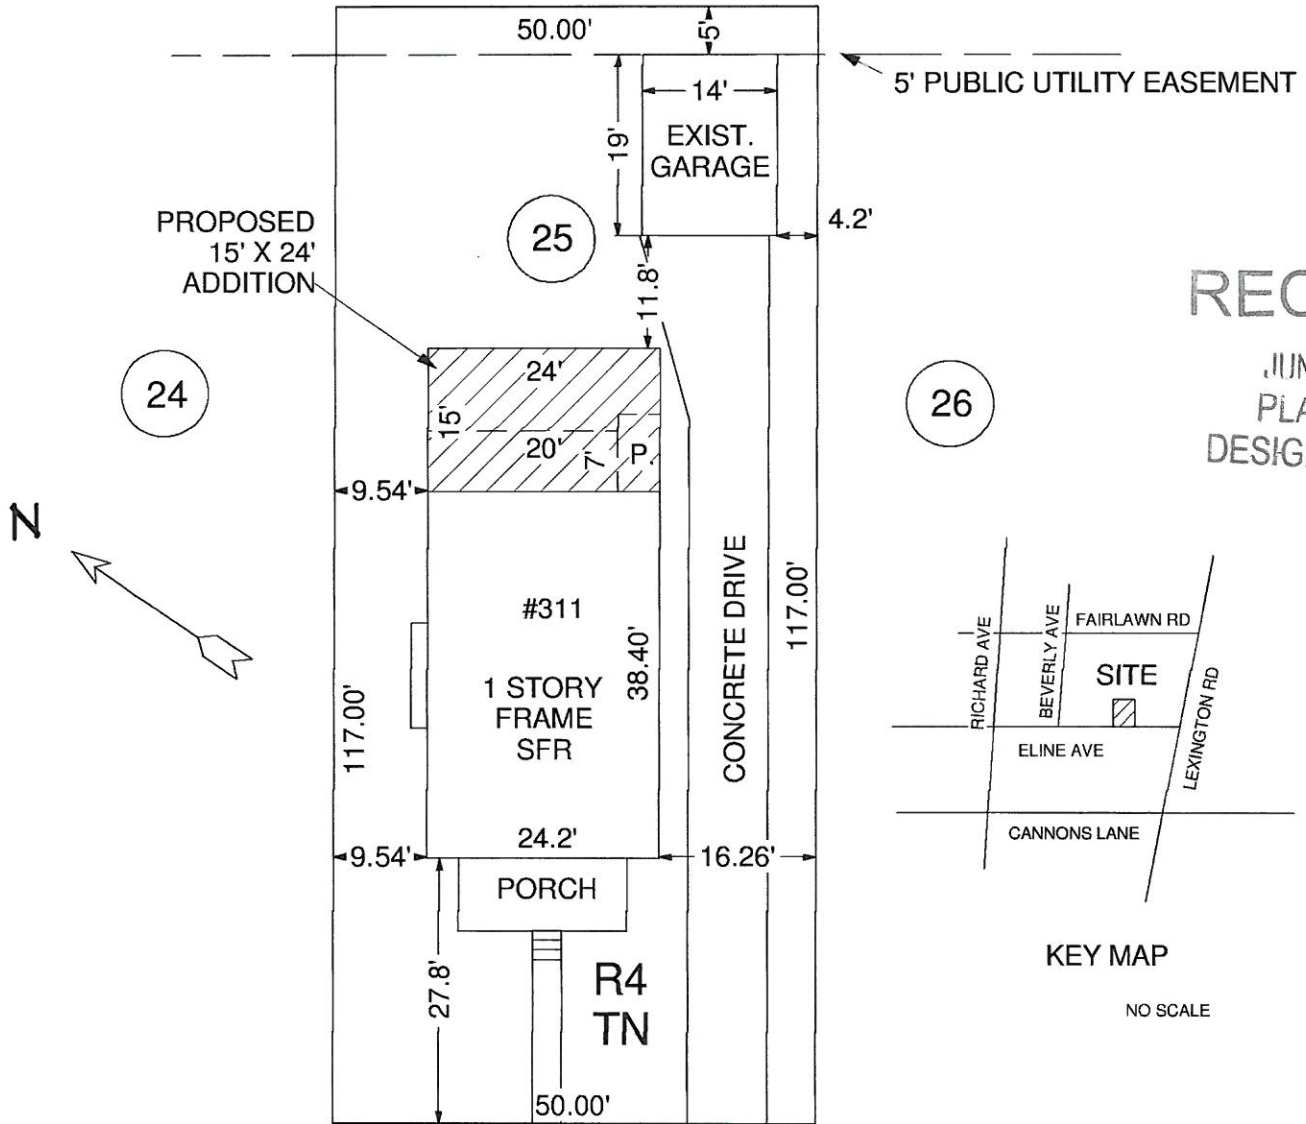

311 ELINE AVE
LOUISVILLE, KY 40207

RECEIVED

JUN 05 2015
PLANNING &
DESIGN SERVICES

KEY MAP

NO SCALE

ELINE AVE 50' R/W

SITE PLAN

SCALE 1"=20'