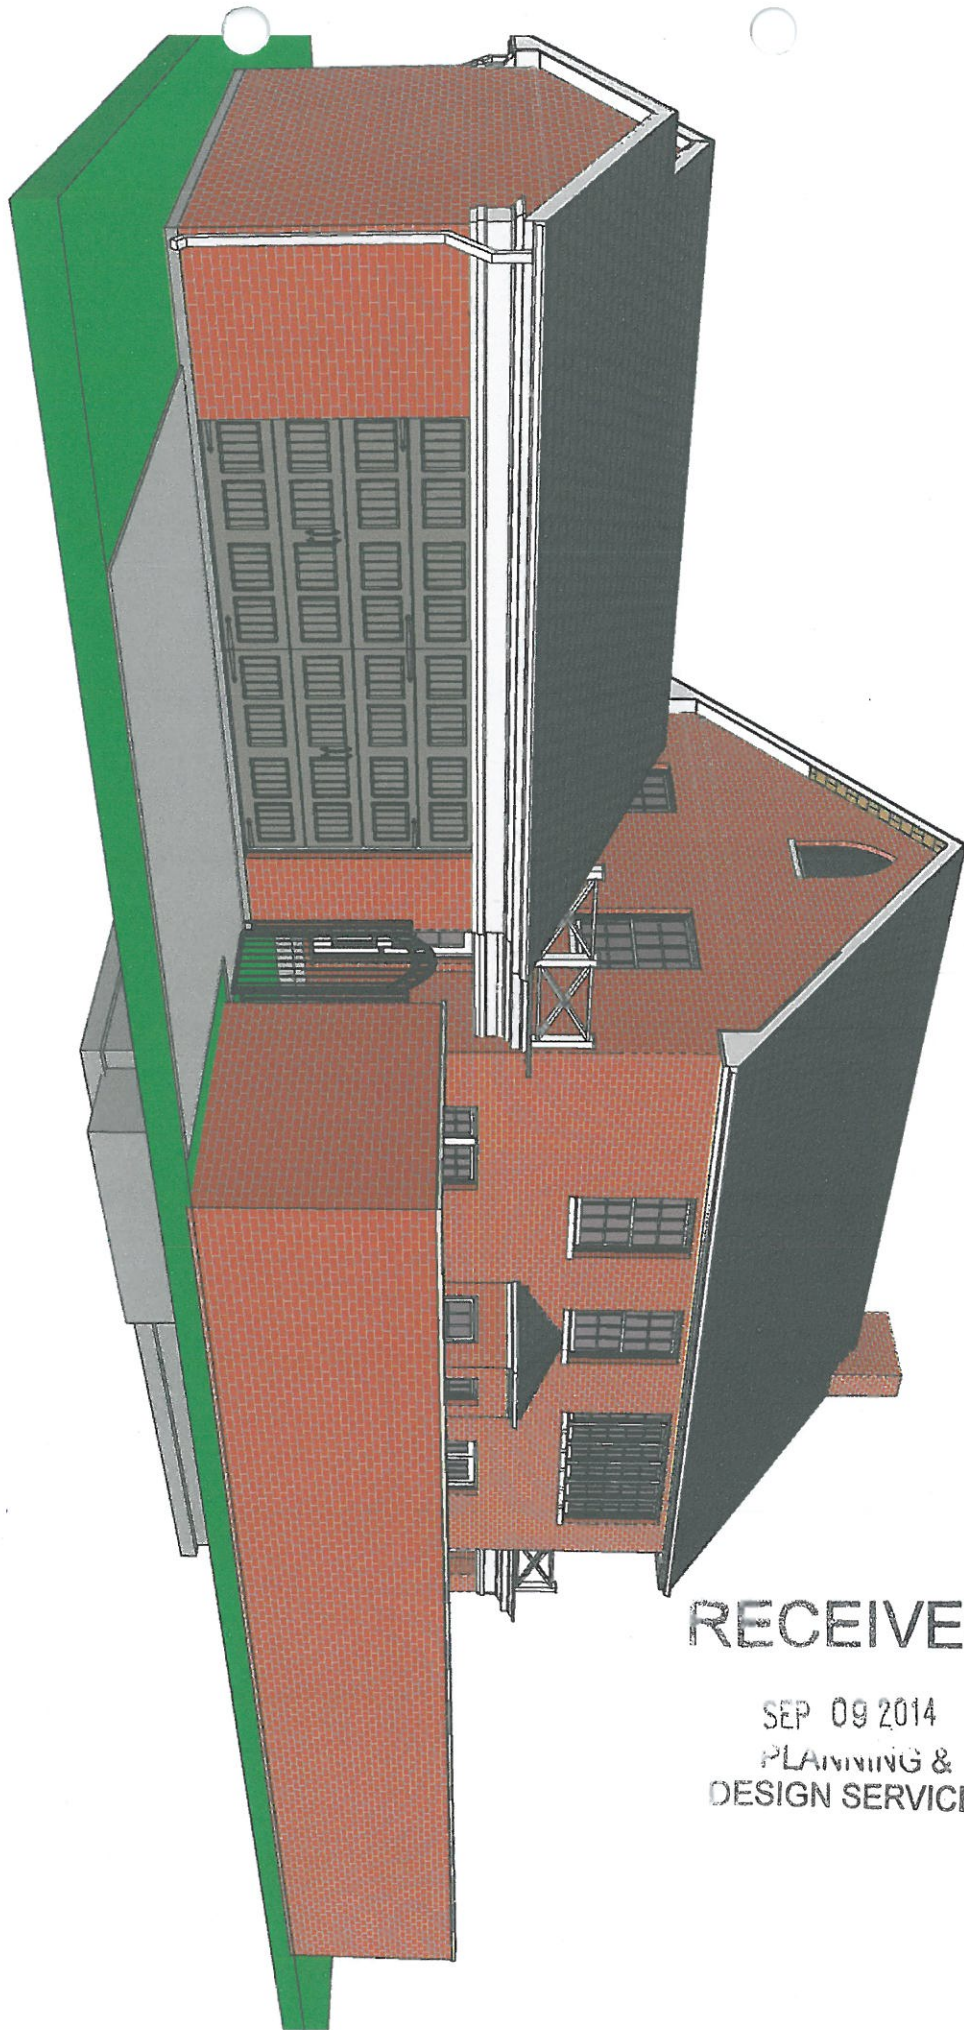

RECEIVED

SEP 09 2014
PLANNING &
DESIGN SERVICES

GARAGE ADDITION
2302 RUTHERFORD WYND
LOUISVILLE, KY 40205

LAURANCE 10/7

RECEIVED

SEP 09 2014
PLANNING &
DESIGN SERVICES

GARAGE ADDITION
2302 RUTHERFORD WYND
LOUISVILLE, KY 40205

LAURINCE

RECEIVED

SEP 09 2014
PLANNING &
DESIGN SERVICES

GARAGE ADDITION
2302 RUTHERFORD WYND
LOUISVILLE, KY 40205

14VPR1001087