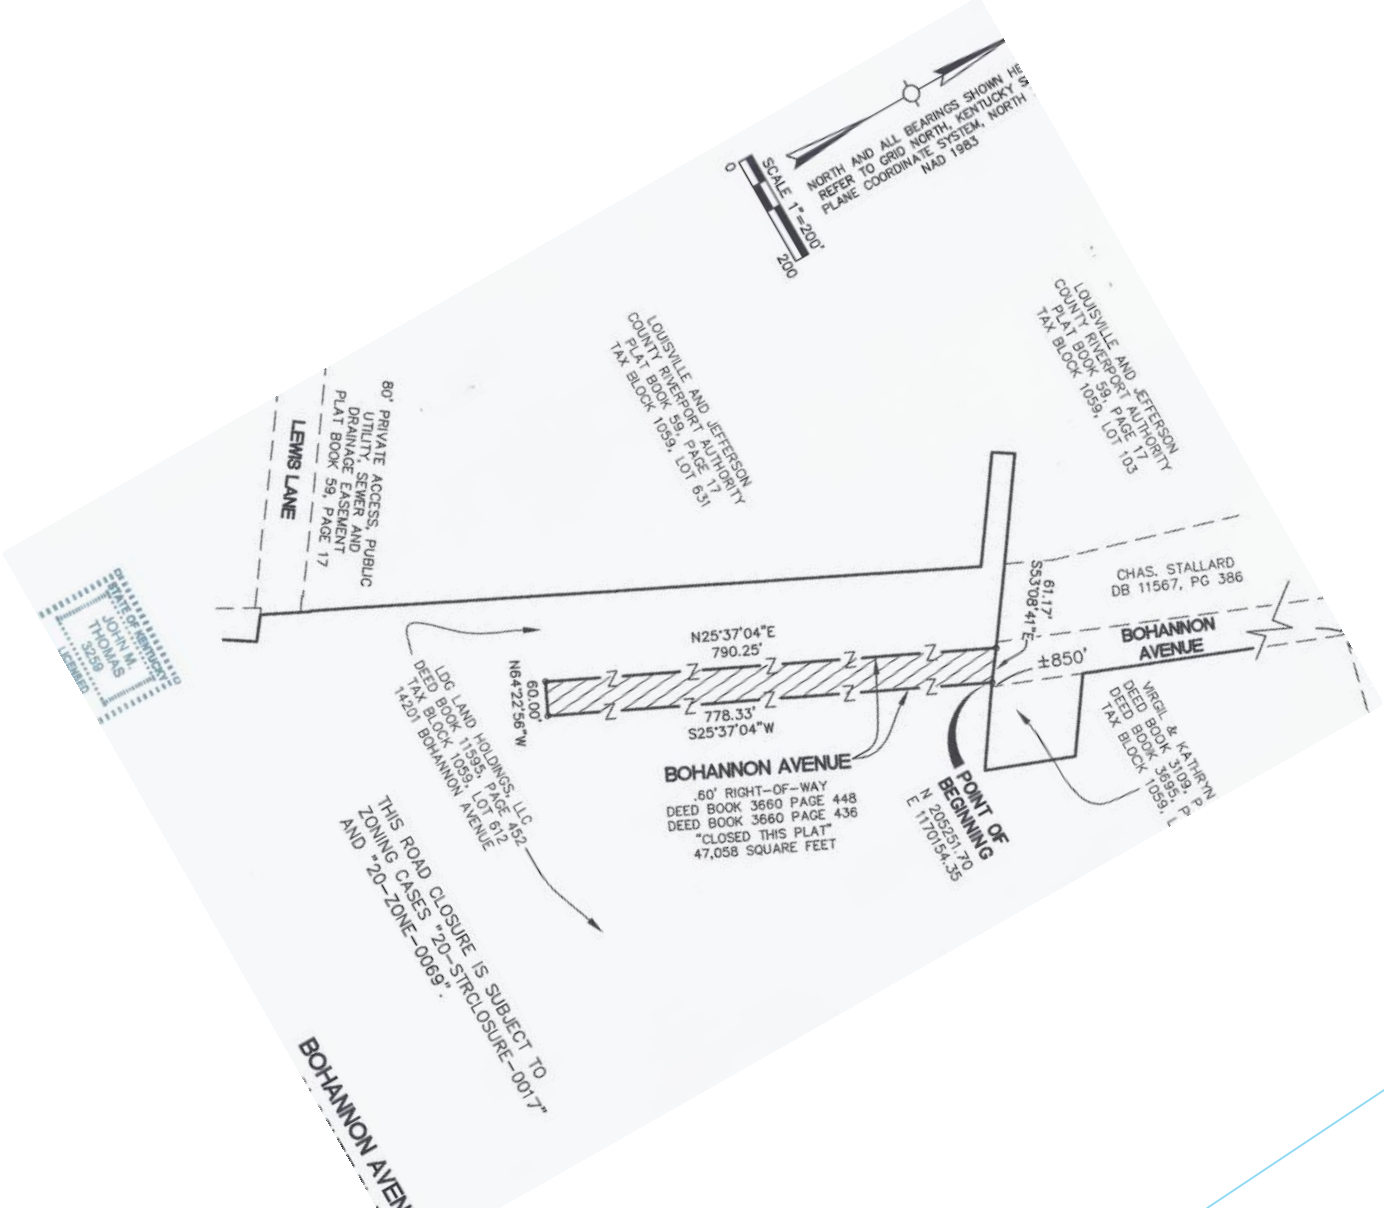

LDG Development, LLC

13915, 14201, 15012 Bohannon Avenue

Proposed Street Closure of a portion of Bohannon Avenue

Subject Property

Adjacent Riverport Phase 5

Existing End of Bohannon Ave.

Road Closure Plat

Proposed Plan