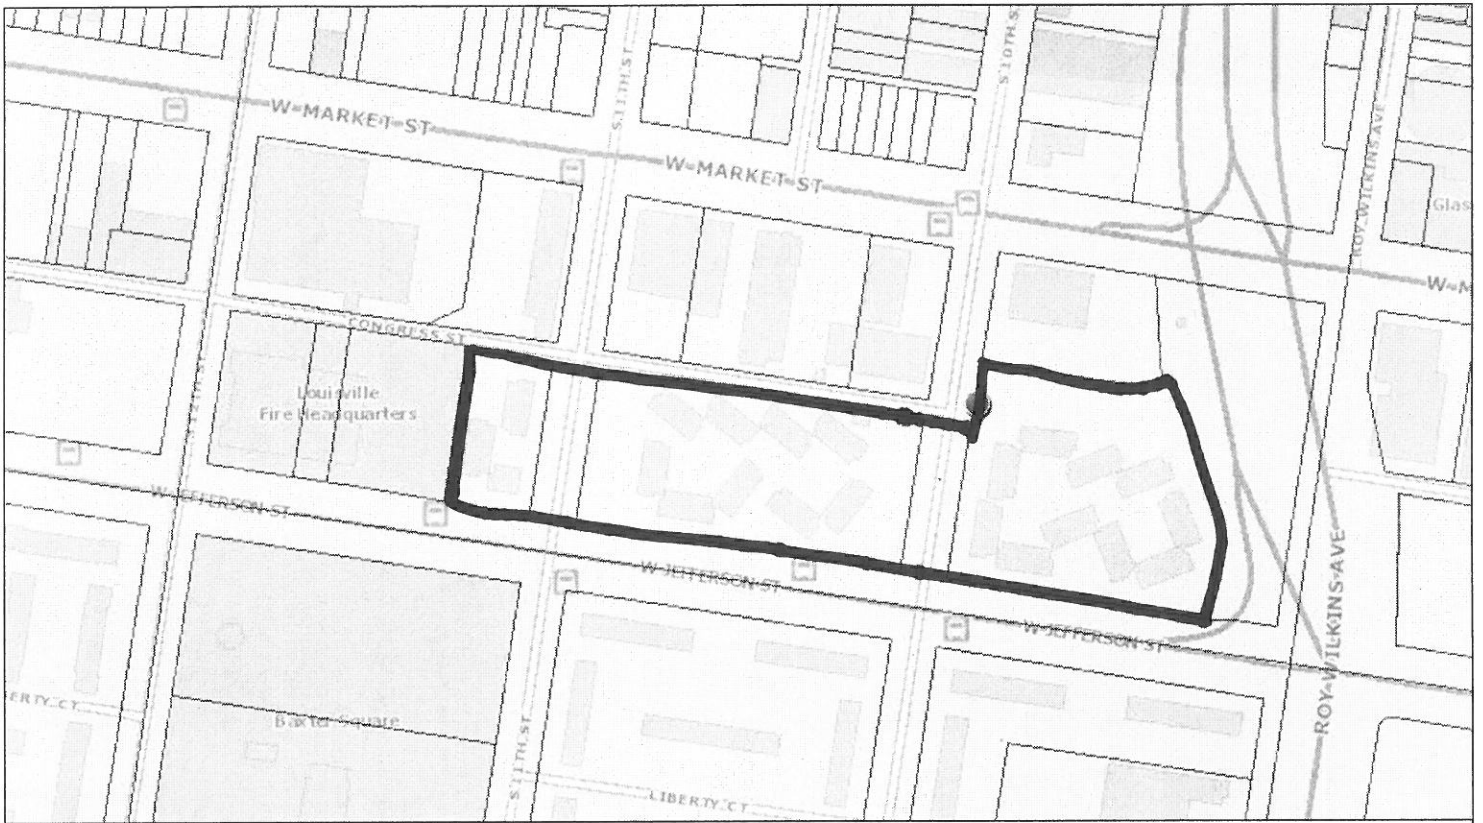

ELEVENTH AND JEFFERSON DEVELOPMENT AREA

0 100 200ft

11/21/2017, 12:53:49 PM

Louisville Metro, MSD, LWC & PVA © 2017
This map is not a legal document and should only be used for general reference and identification.