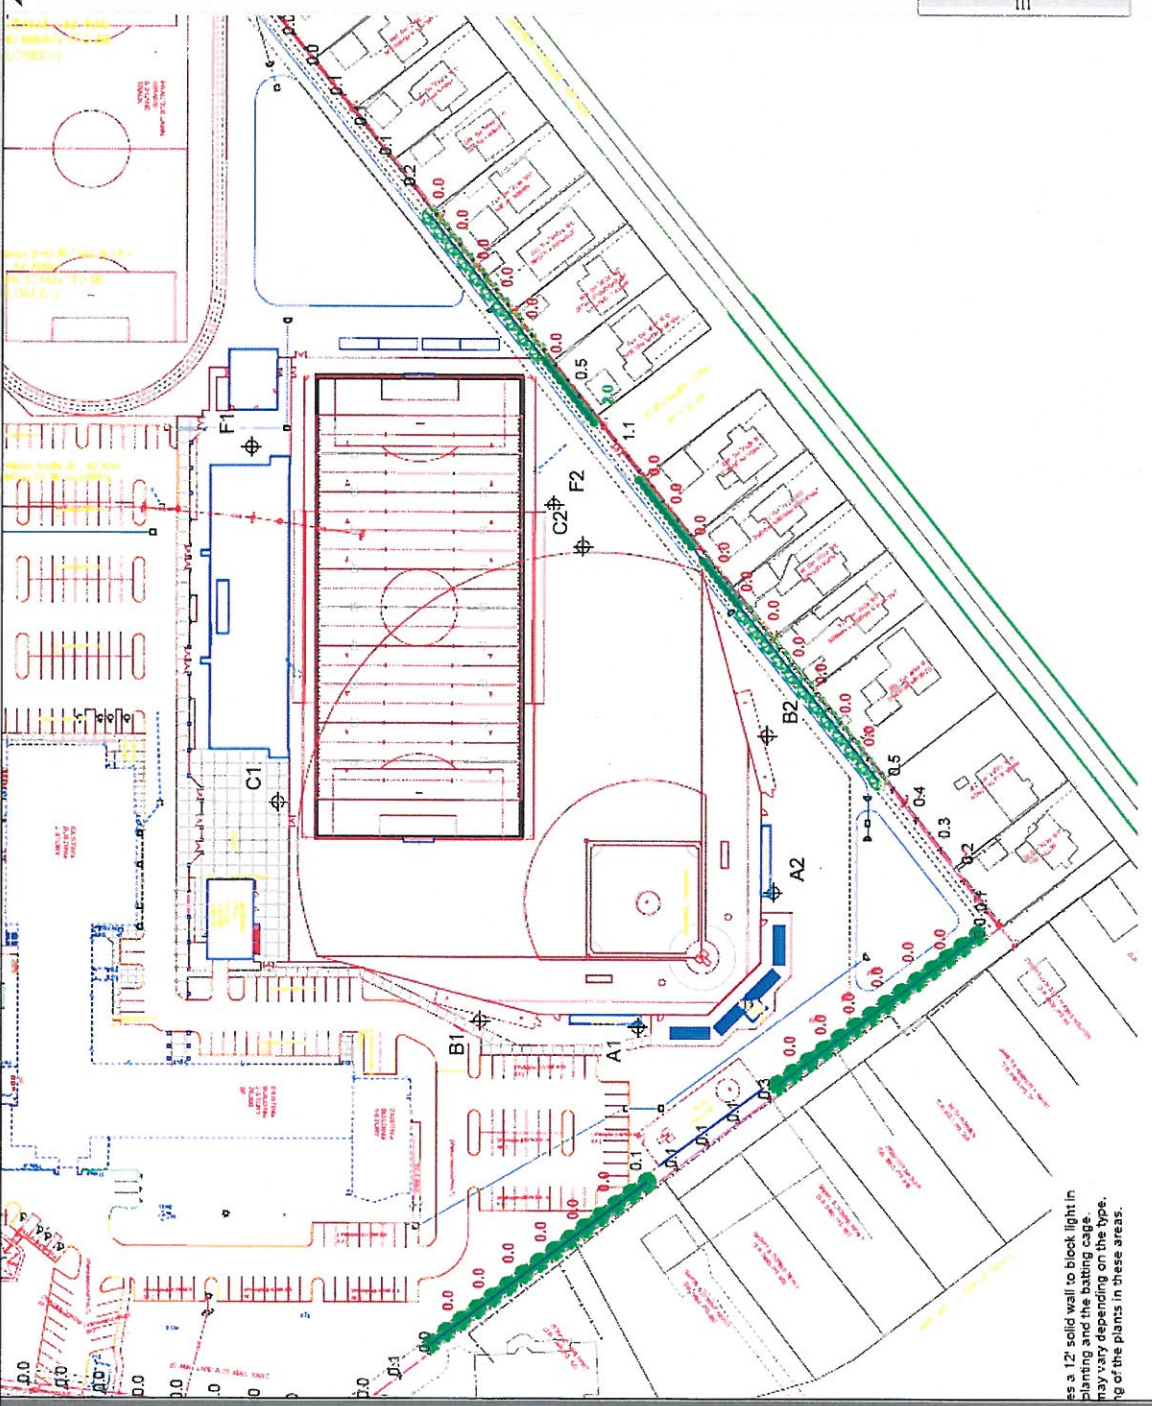

Recognize Text in English(U.S.)  
Change

Convert

► Create PDF  
► Send Files  
► Store Files

as a 12' solid wall to block light in planting and the batting cage. may vary depending on the type of the plants in these areas.

17.00 x 11.00 in