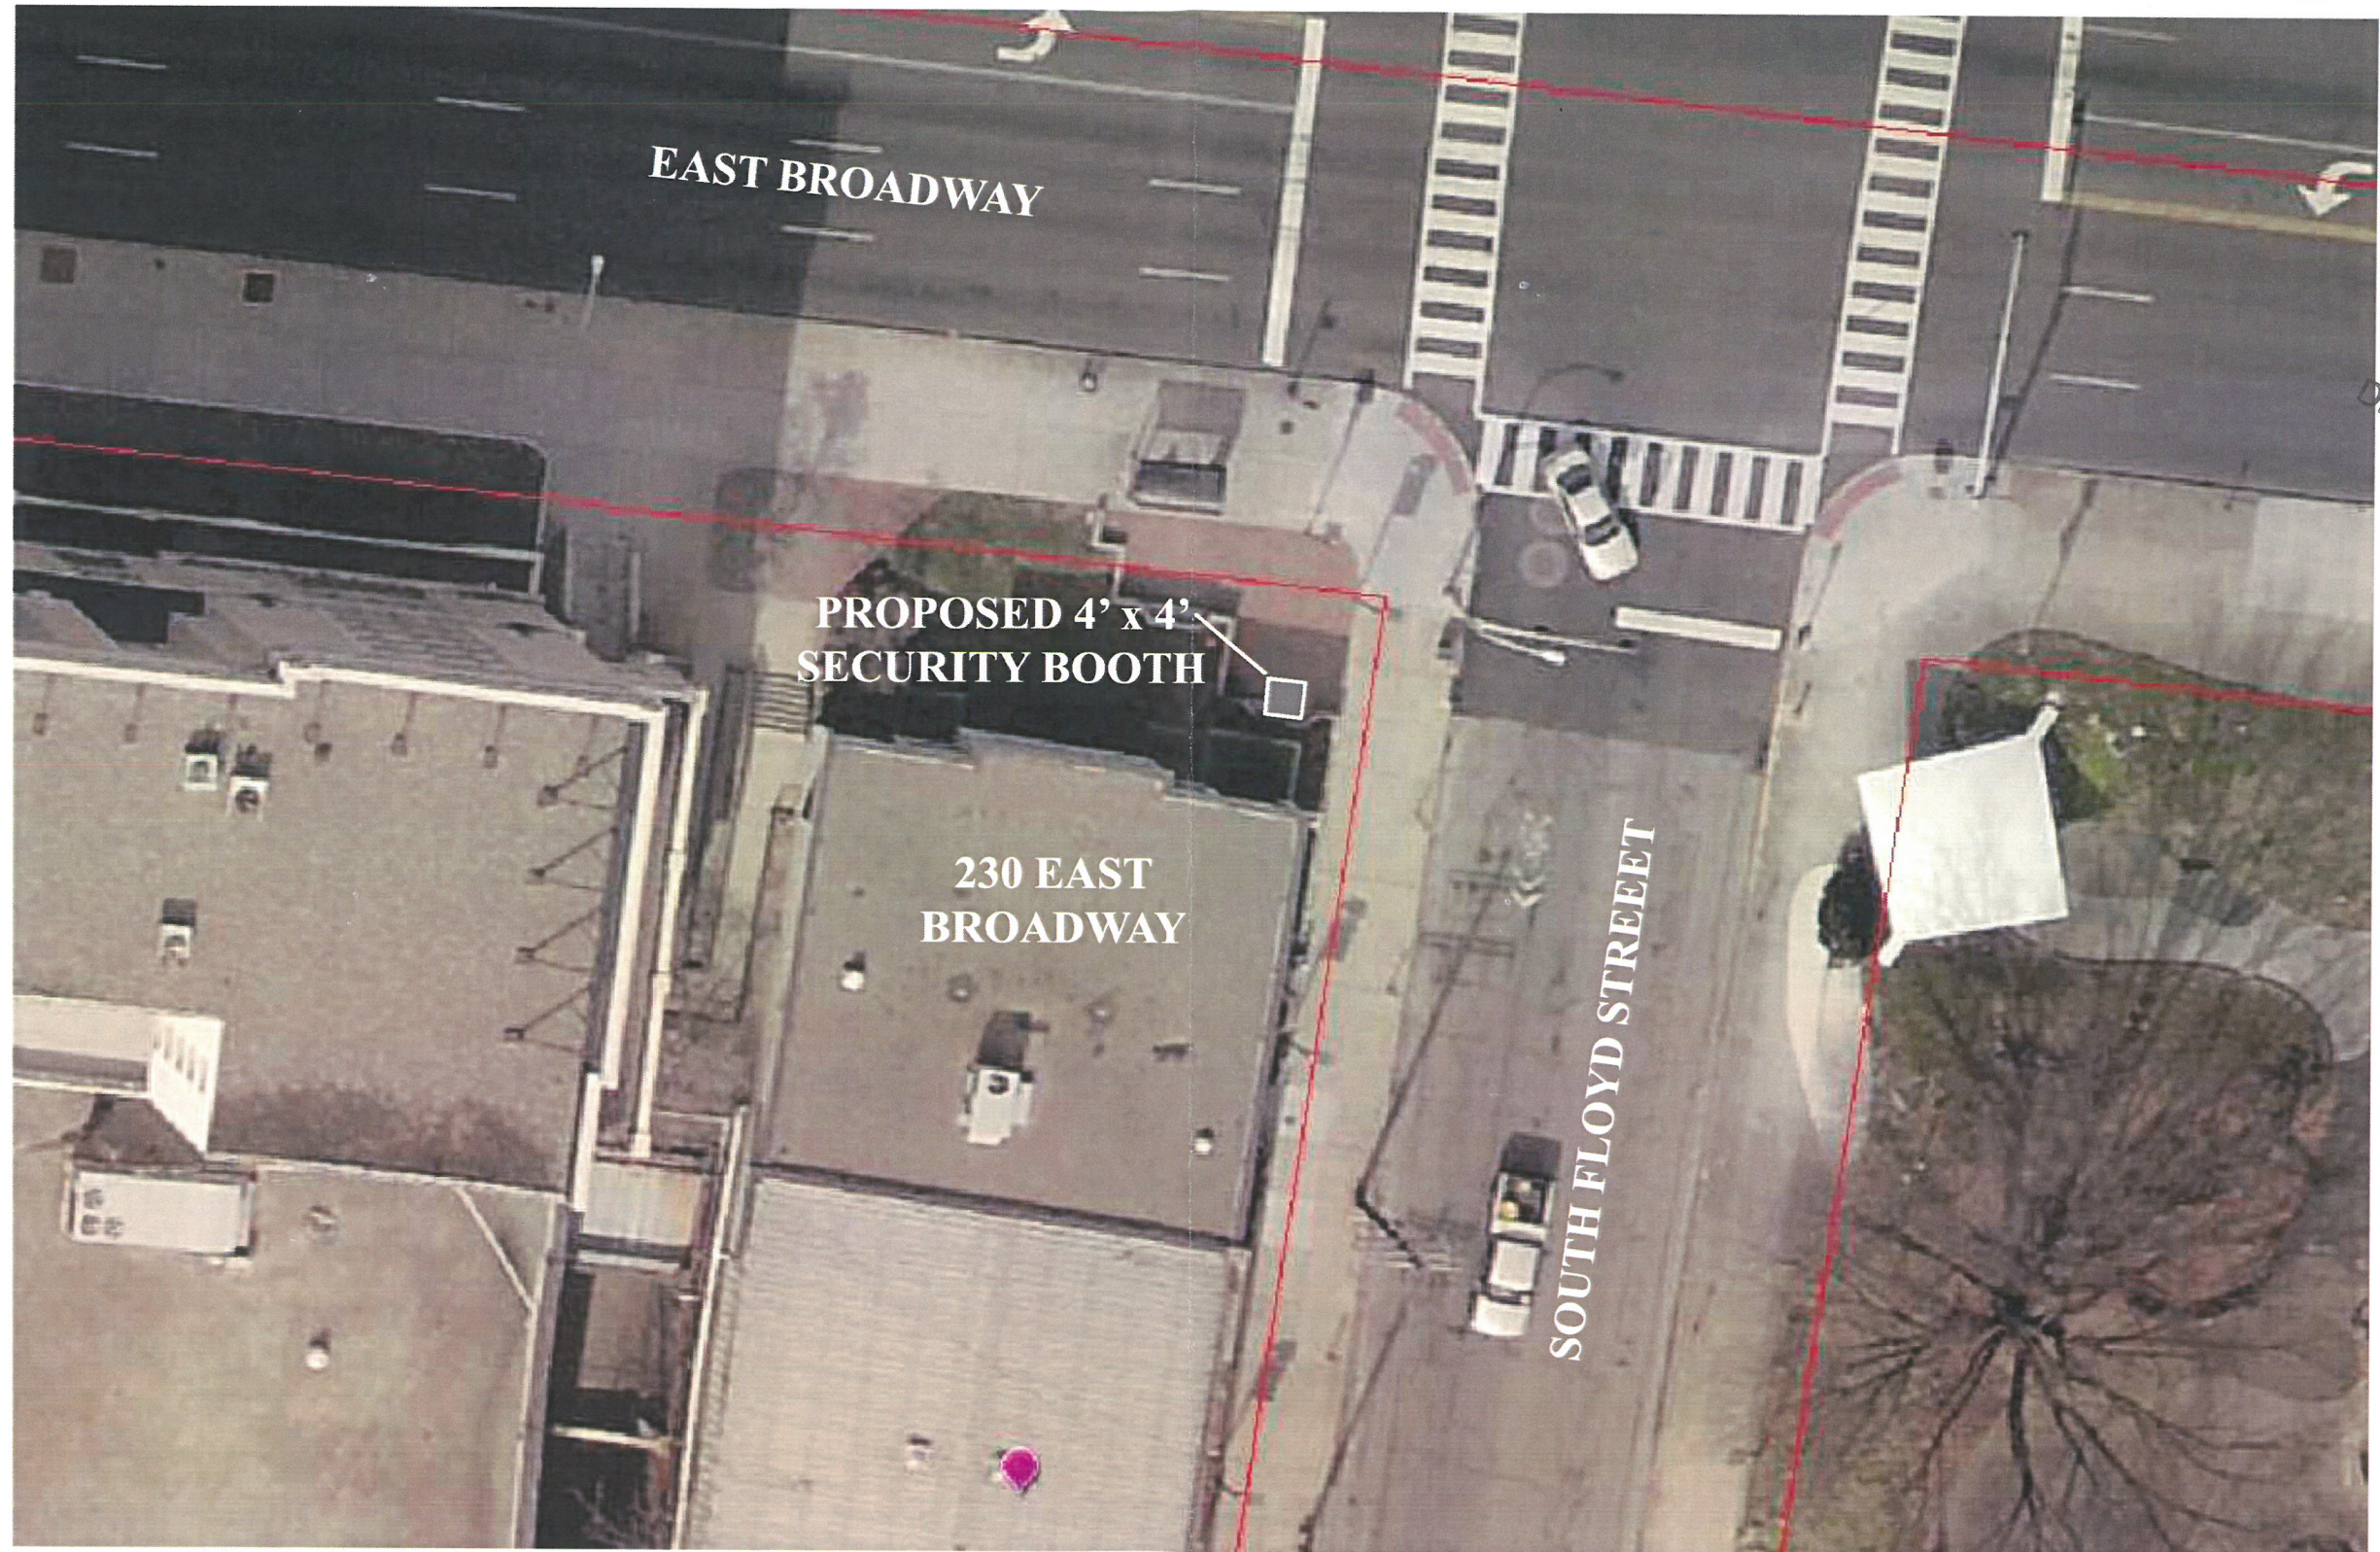

SECURITY BOOTH LOCATION EXHIBIT

RECEIVED
NOV 13 2017
PLANNING &
DESIGN SERVICES

NOT TO SCALE

LD&D
LAND DESIGN & DEVELOPMENT, INC.
11/13/17 JOB: 17202

17 WAIVER 1038